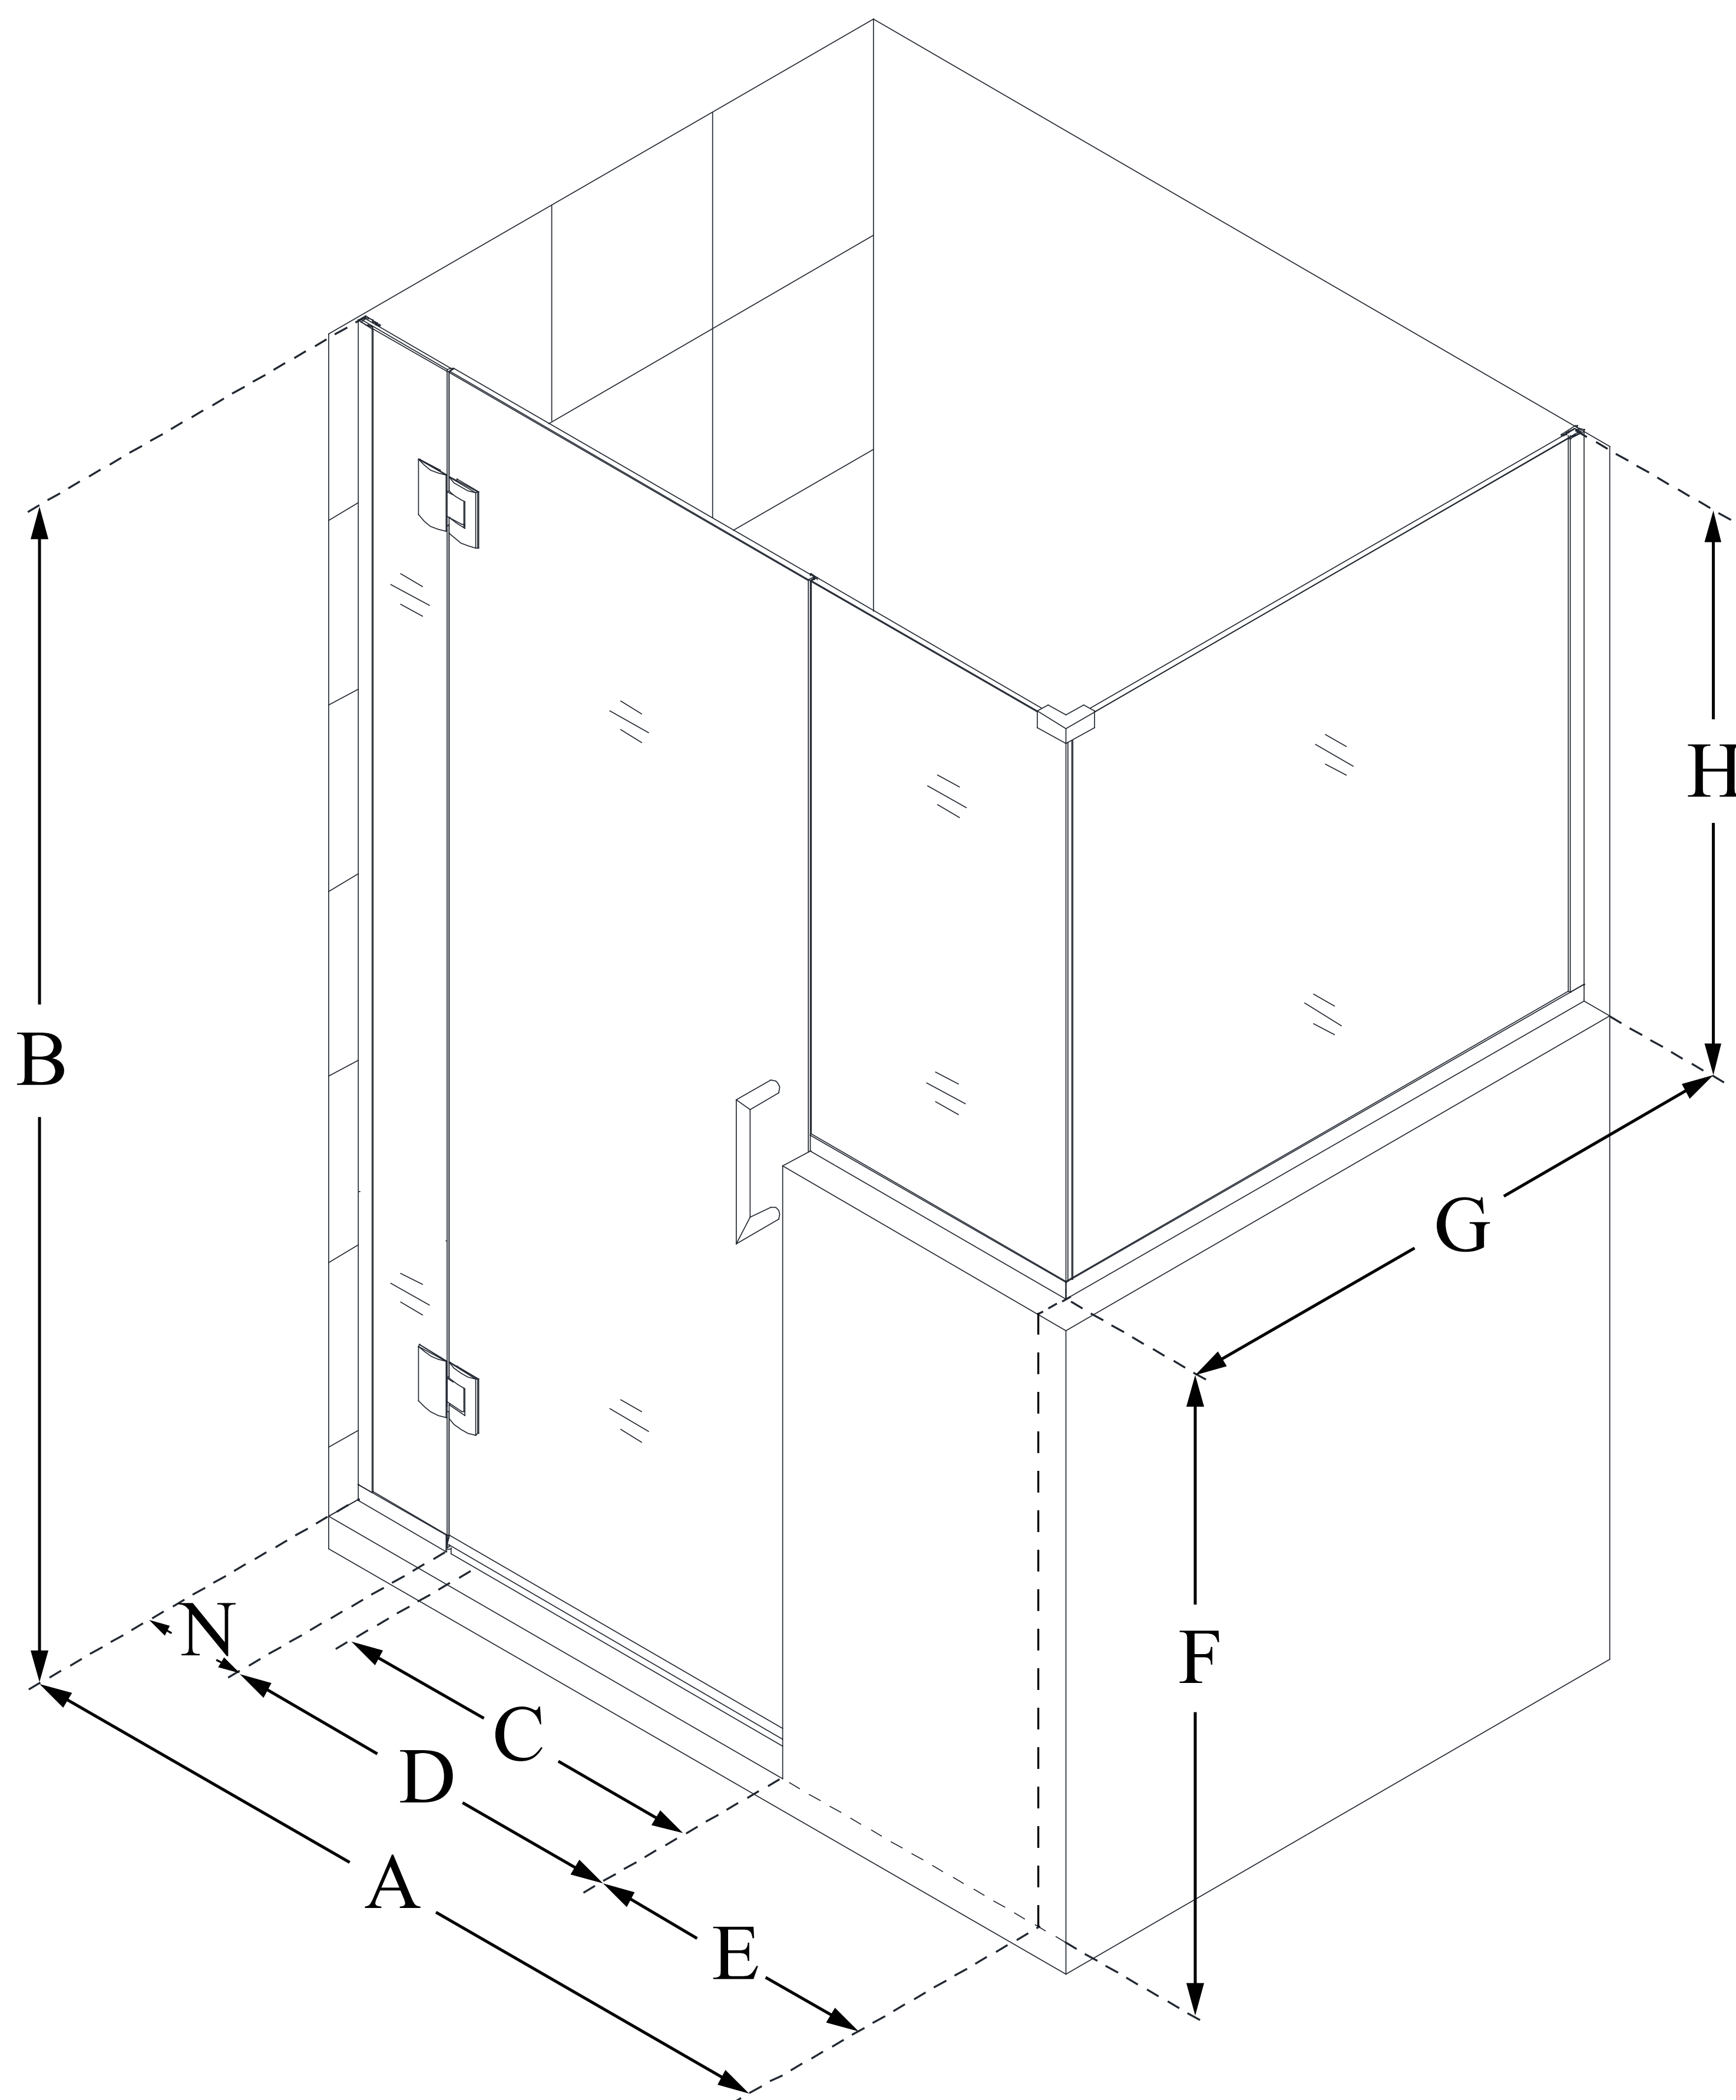

E123303436

UNIDOOR-X

DreamLine Unidoor-X 59 in. W x 36 3/8 in. D x 72 in. H Frameless Hinged Shower Enclosure, Clear Glass

SWING DOOR

CONFIGURATION DIMENSIONS:

A: 59 in.

MODEL WIDTH

B: 72 in.

MODEL HEIGHT

C: 22 in.

ACCESS WIDTH

D: 23 in.

DOOR WIDTH

E: 30 in.

INLINE BUTTRESS PANEL WIDTH

F: 38 in.

BUTTRESS WALL HEIGHT

G: 36 3/8 in.

RETURN PANEL WIDTH

H: 34 in.

BUTTRESS GLASS HEIGHT

N: 6 in.

HINGE PANEL WIDTH

DreamLine reserves the right to update or modify the hardware or materials pictured without prior notice for the purpose of product improvement and customer satisfaction.