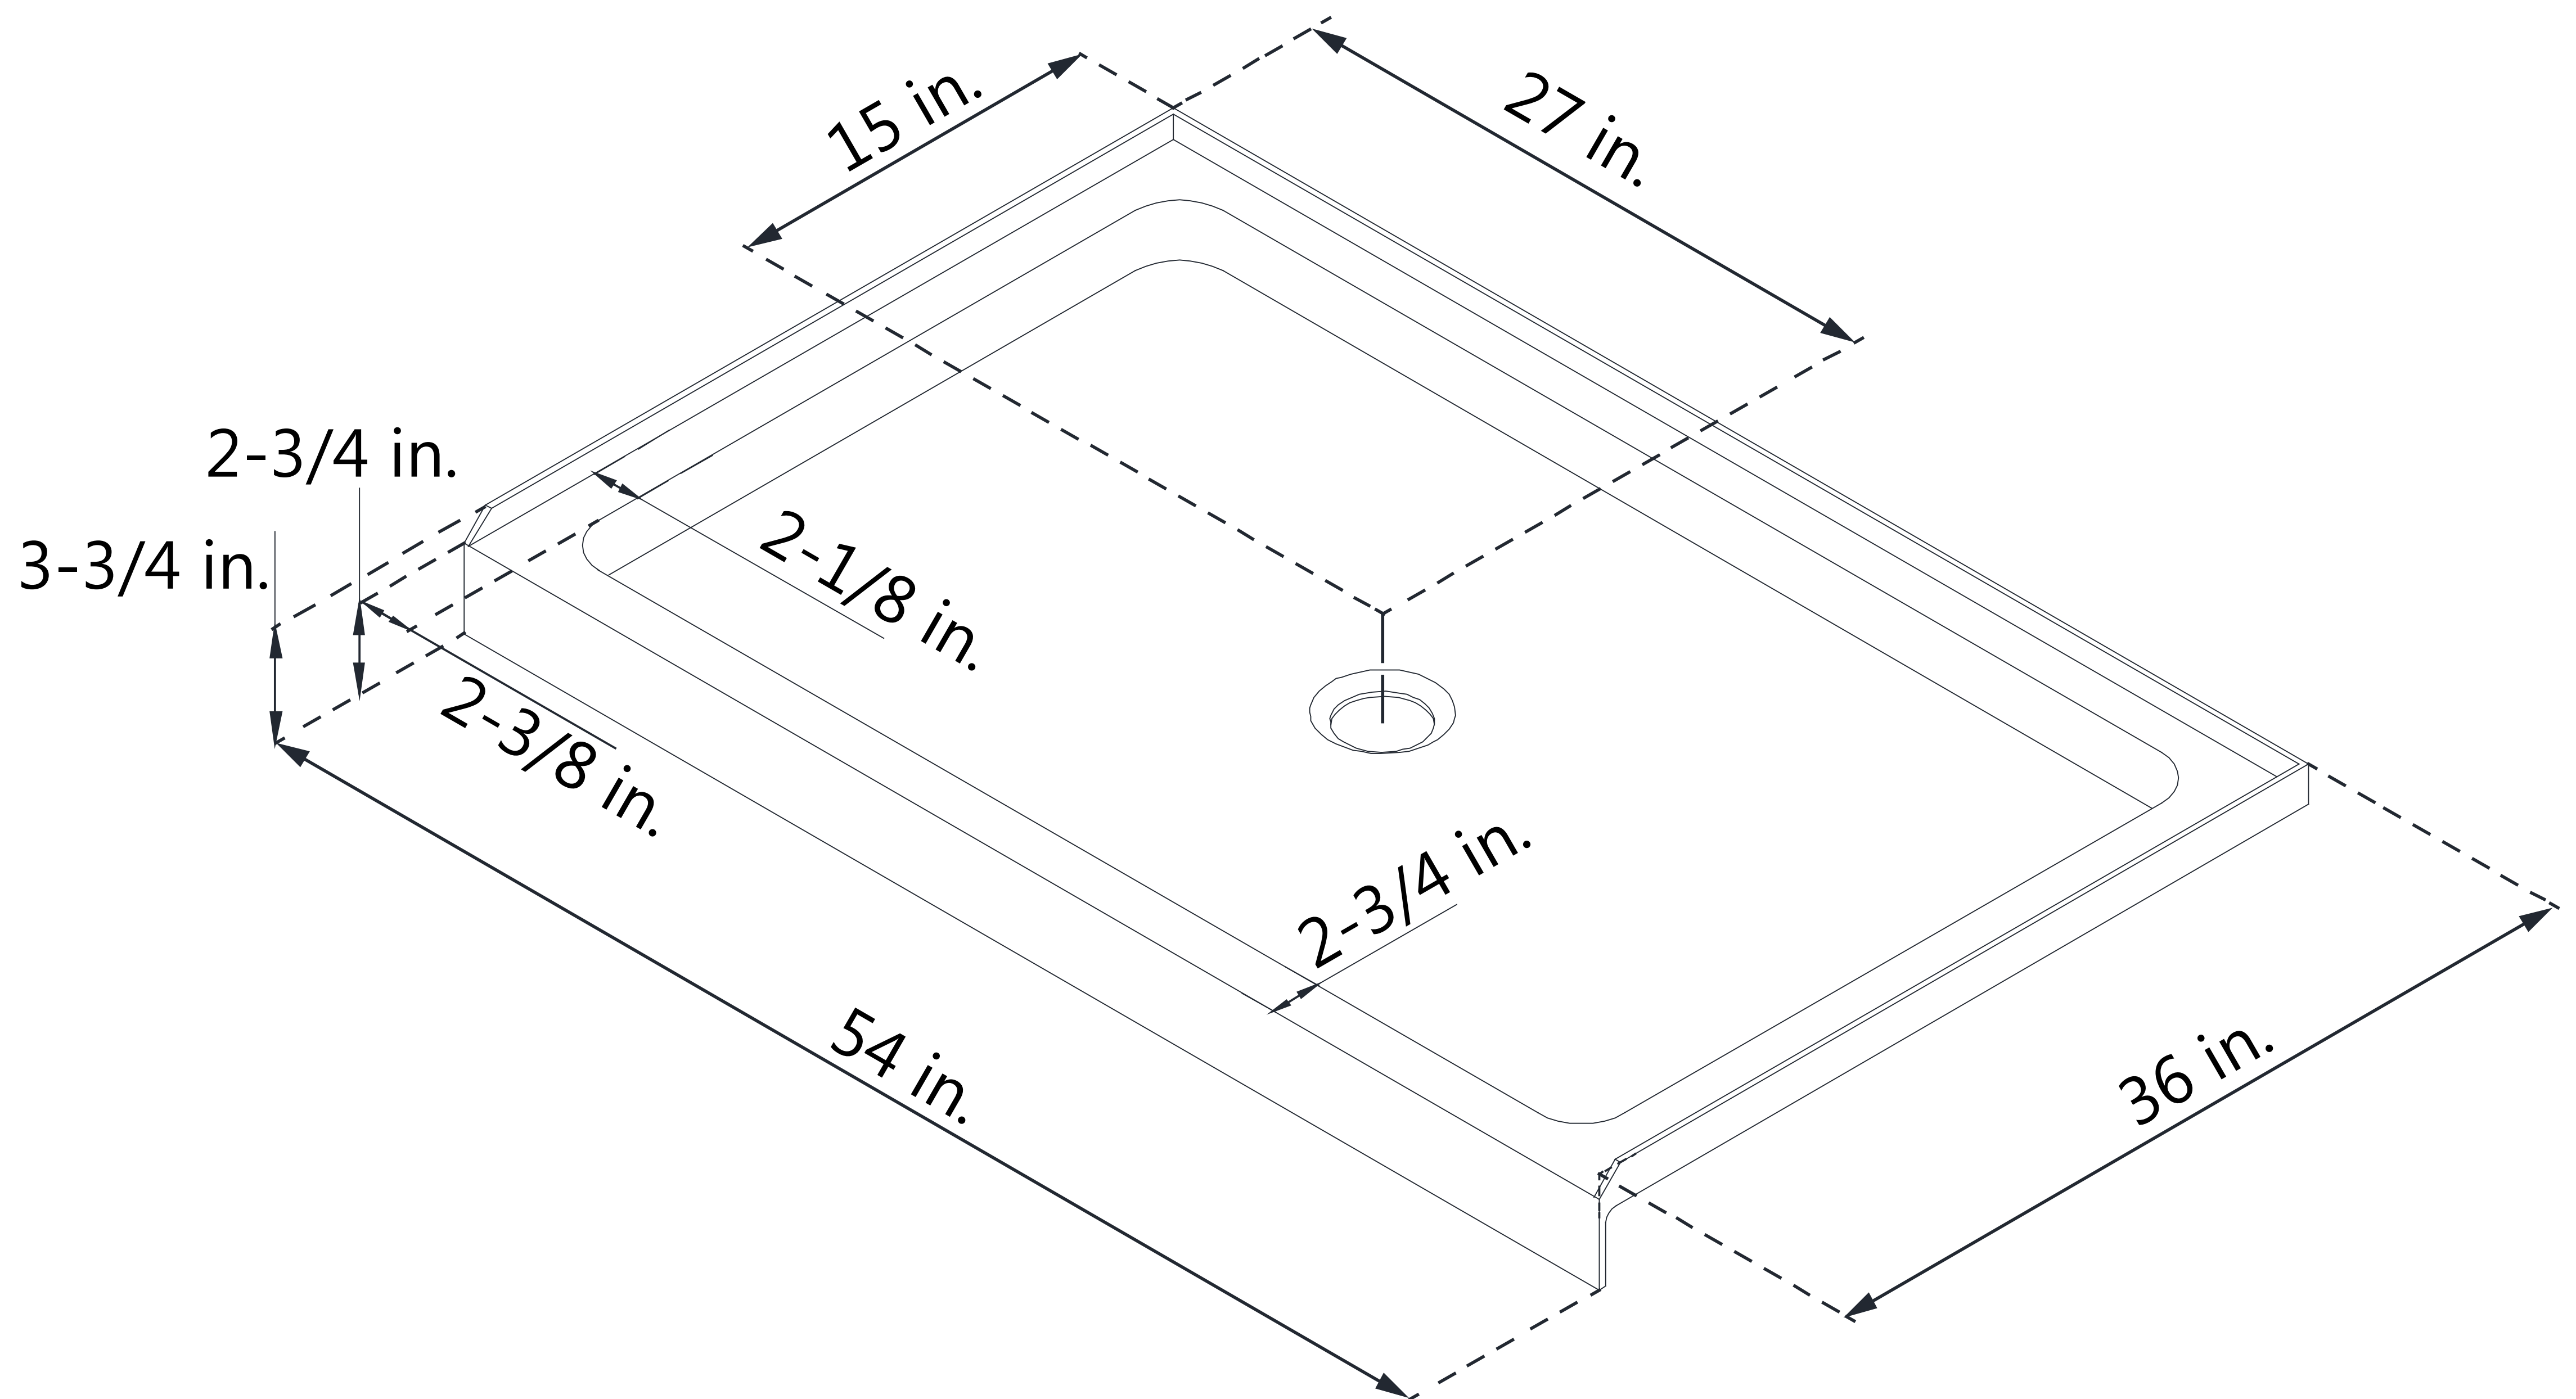

DLT-1136540

SLIMLINE SHOWER BASE

SINGLE THRESHOLD

CENTER DRAIN

Drain Hole Specs

DreamLine reserves the right to update or modify the hardware or materials pictured without prior notice for the purpose of product improvement and customer satisfaction.