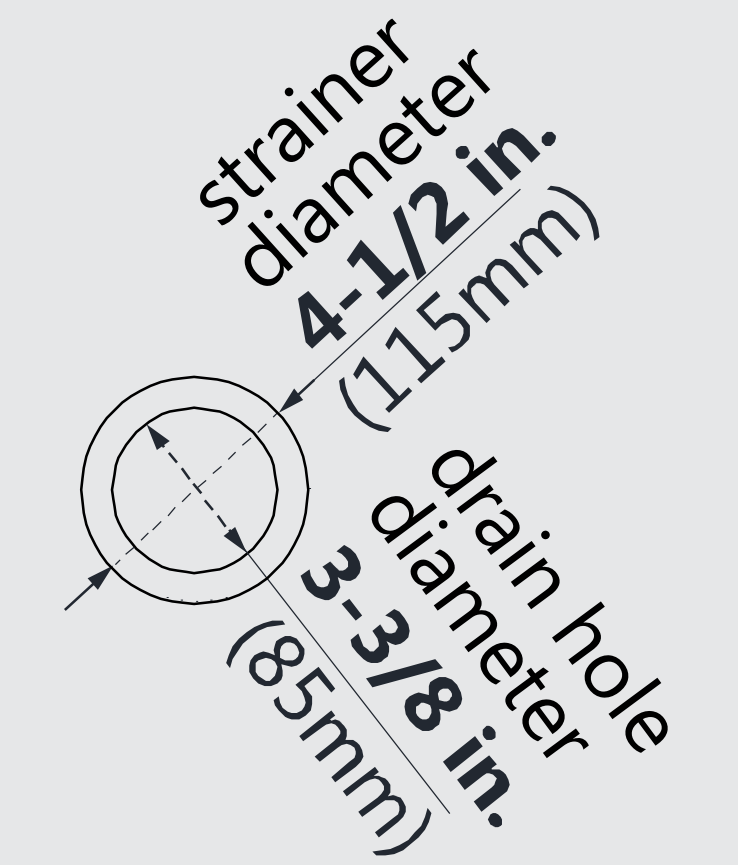

DLT-1136540

SLIMLINE SHOWER BASE

SINGLE THRESHOLD

CENTER DRAIN

Drain Hole Specs

DreamLine reserves the right to update or modify the hardware or materials pictured without prior notice for the purpose of product improvement and customer satisfaction.