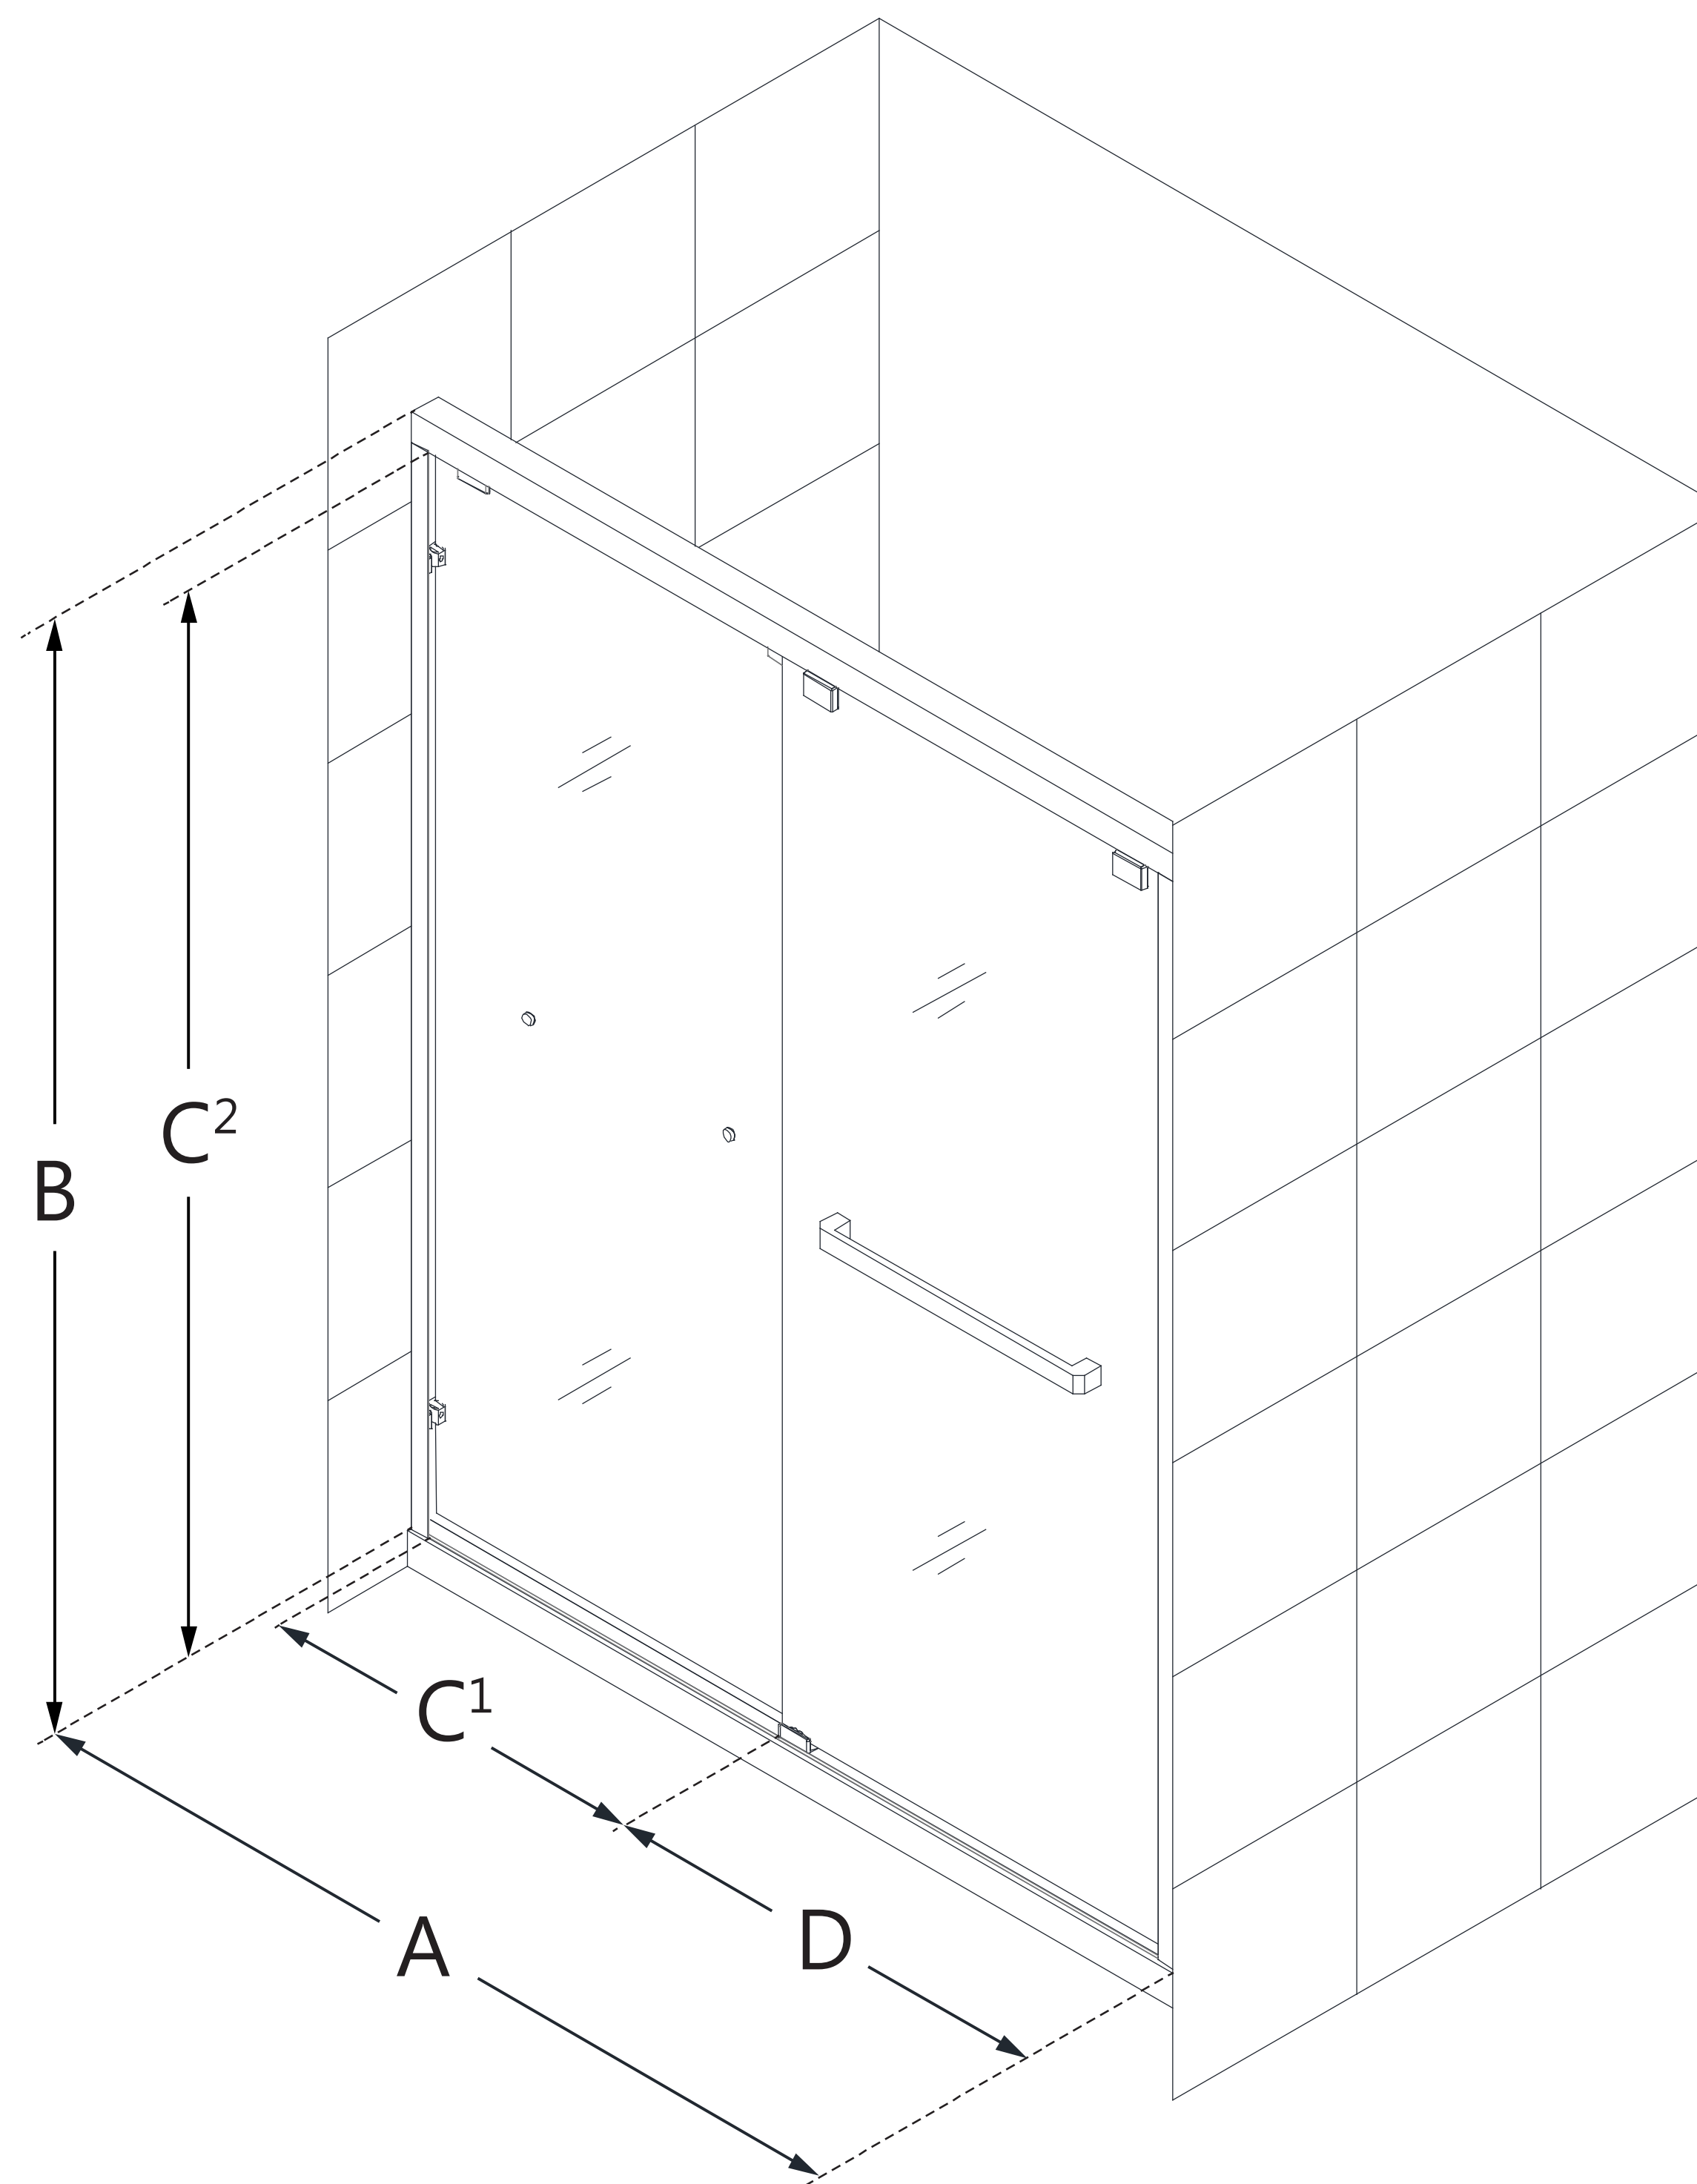

**SHDR-1648760
ENCORE**

**CONFIGURATION
DIMENSIONS:**

A: MODEL WIDTH
44 - 48 in.

B: MODEL HEIGHT
76 in.

C1: ACCESS WIDTH
17 1/2 - 21 1/2 in.

C2: ACCESS HEIGHT
74 in.

D: DOOR WIDTH
24 5/8 in.

CUSTOMIZATION
Yes

MATCHING SHOWER BASE
Any 48 in. Single Threshold DreamLine Shower Base

BASE OPTIONS
White, Biscuit (-22), Black (-88)

BASE DRAIN LOCATION
Center, Left, Right

MINIMUM THRESHOLD REQUIRED
2 1/4 in.

DRILLING REQUIRED?
Yes