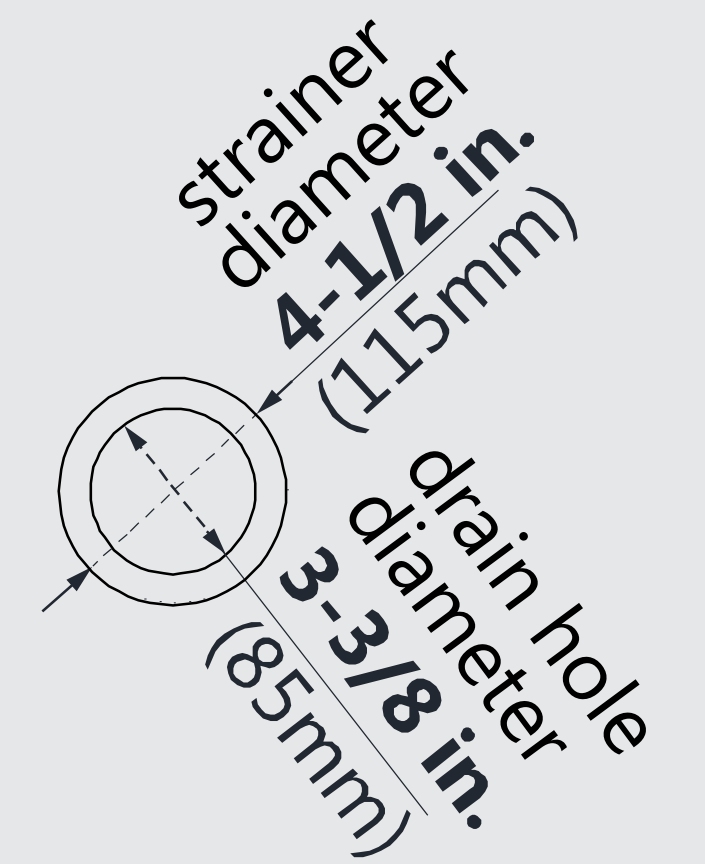

## DLT-1134540

SLIMLINE SHOWER BASE

SINGLE THRESHOLD

**CENTER DRAIN**

### Drain Hole Specs

DreamLine reserves the right to update or modify the hardware or materials pictured without prior notice for the purpose of product improvement and customer satisfaction.