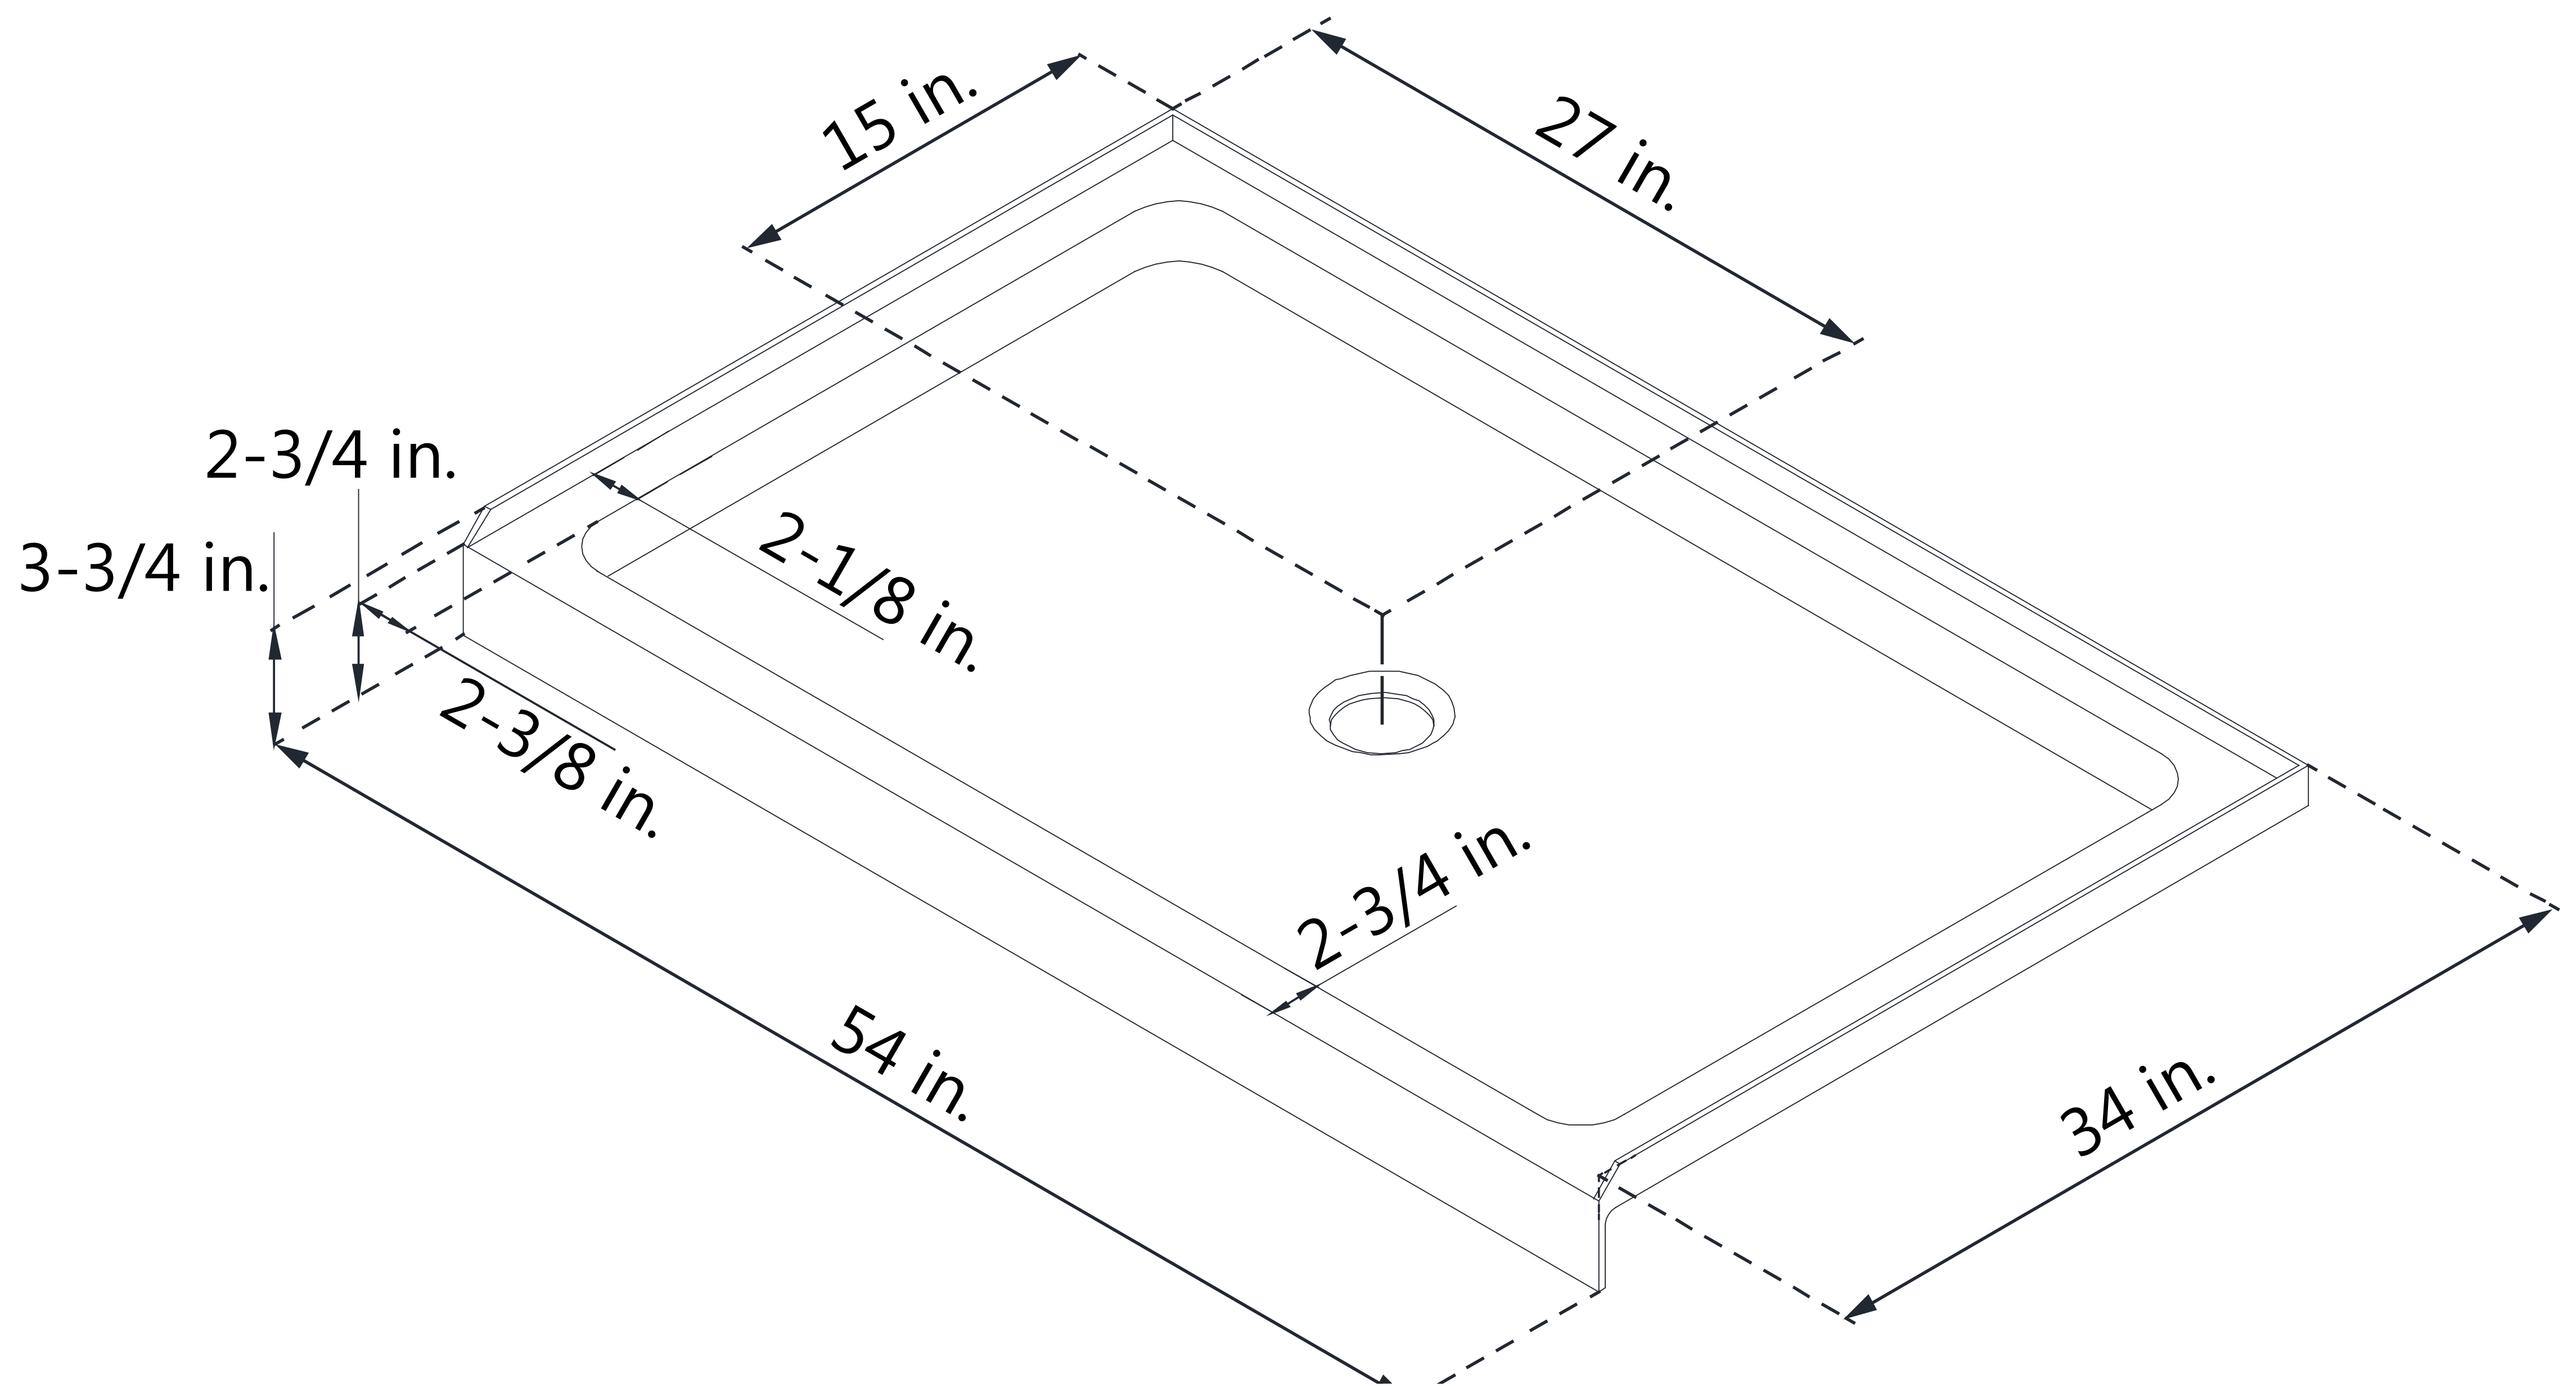

## DLT-1134540

SLIMLINE SHOWER BASE

SINGLE THRESHOLD

**CENTER DRAIN**

### Drain Hole Specs

DreamLine reserves the right to update or modify the hardware or materials pictured without prior notice for the purpose of product improvement and customer satisfaction.