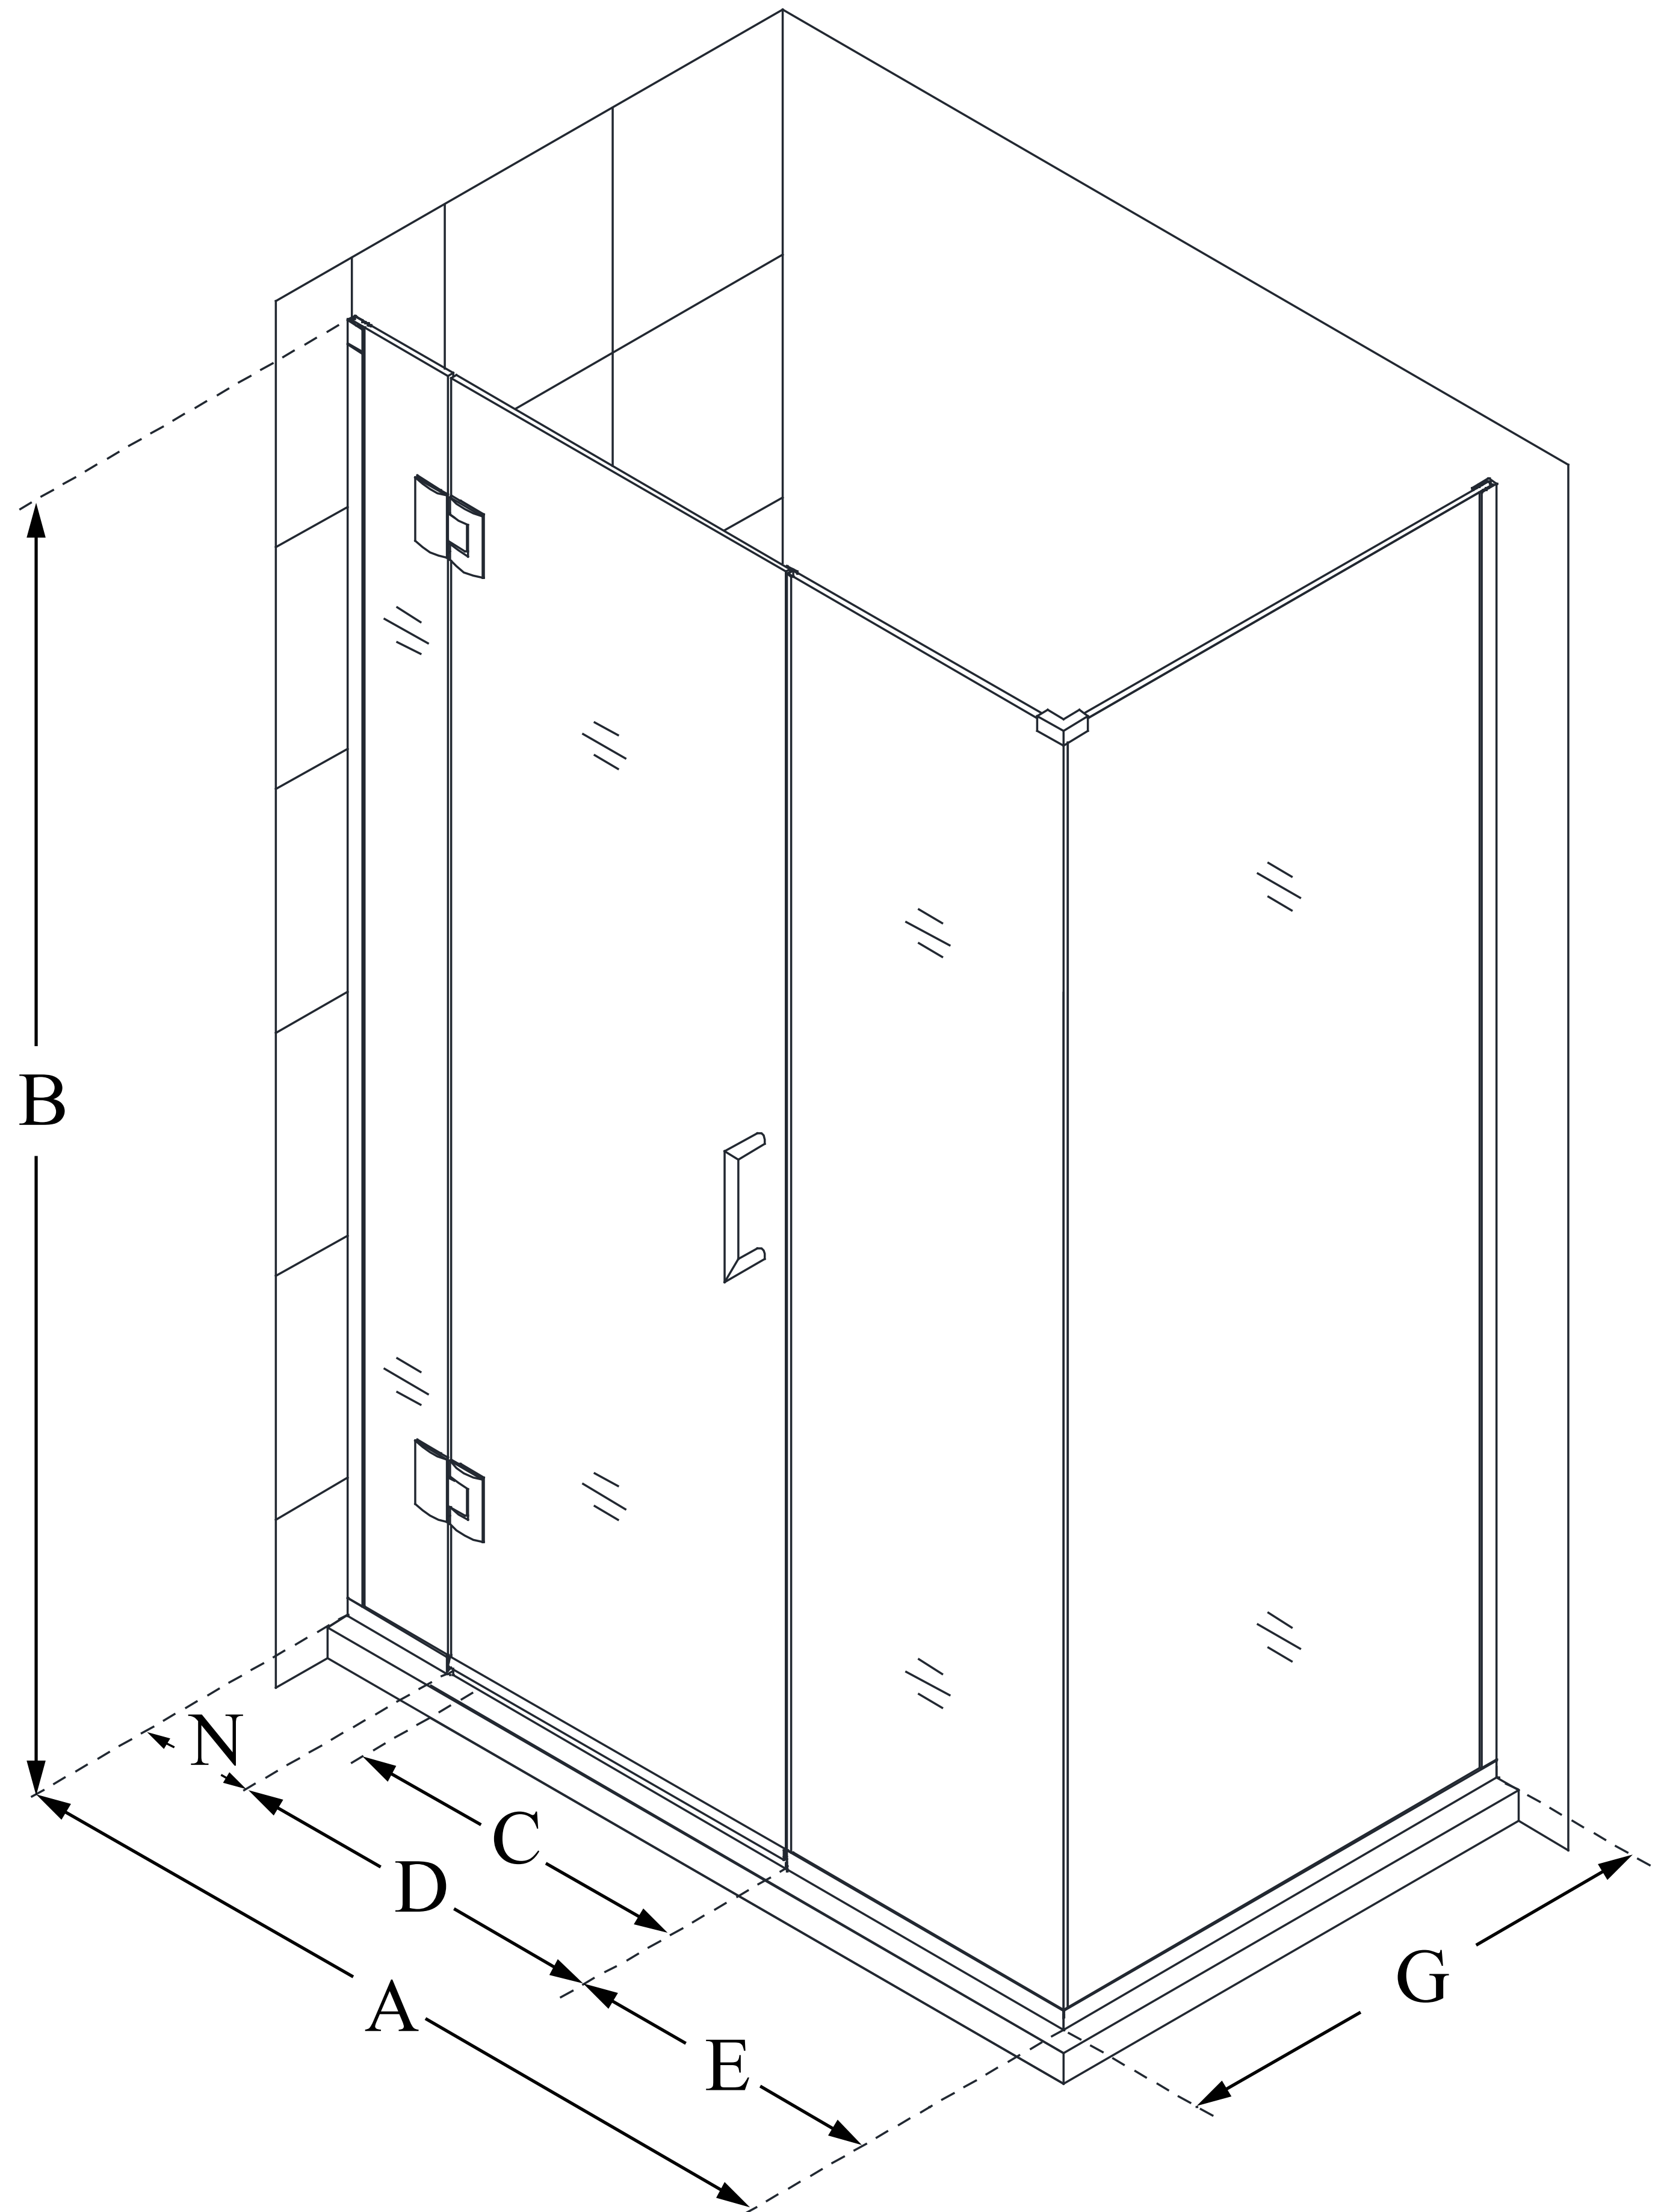

E12322534

UNIDOOR-X

DreamLine Unidoor-X 51 1/2" W
x 34 3/8" D x 72" H Frameless
Hinged Shower Enclosure, Clear
Glass

SWING DOOR

CONFIGURATION DIMENSIONS:

A: 51 1/2"

MODEL WIDTH

B: 72"

MODEL HEIGHT

C: 22"

ACCESS WIDTH

D: 23"

DOOR WIDTH

E: 22 1/2"

INLINE PANEL WIDTH

G: 34 3/8"

RETURN PANEL WIDTH

N: 6"

HINGE PANEL WIDTH

DreamLine reserves the right to update or modify the hardware or materials pictured without prior notice for the purpose of product improvement and customer satisfaction.