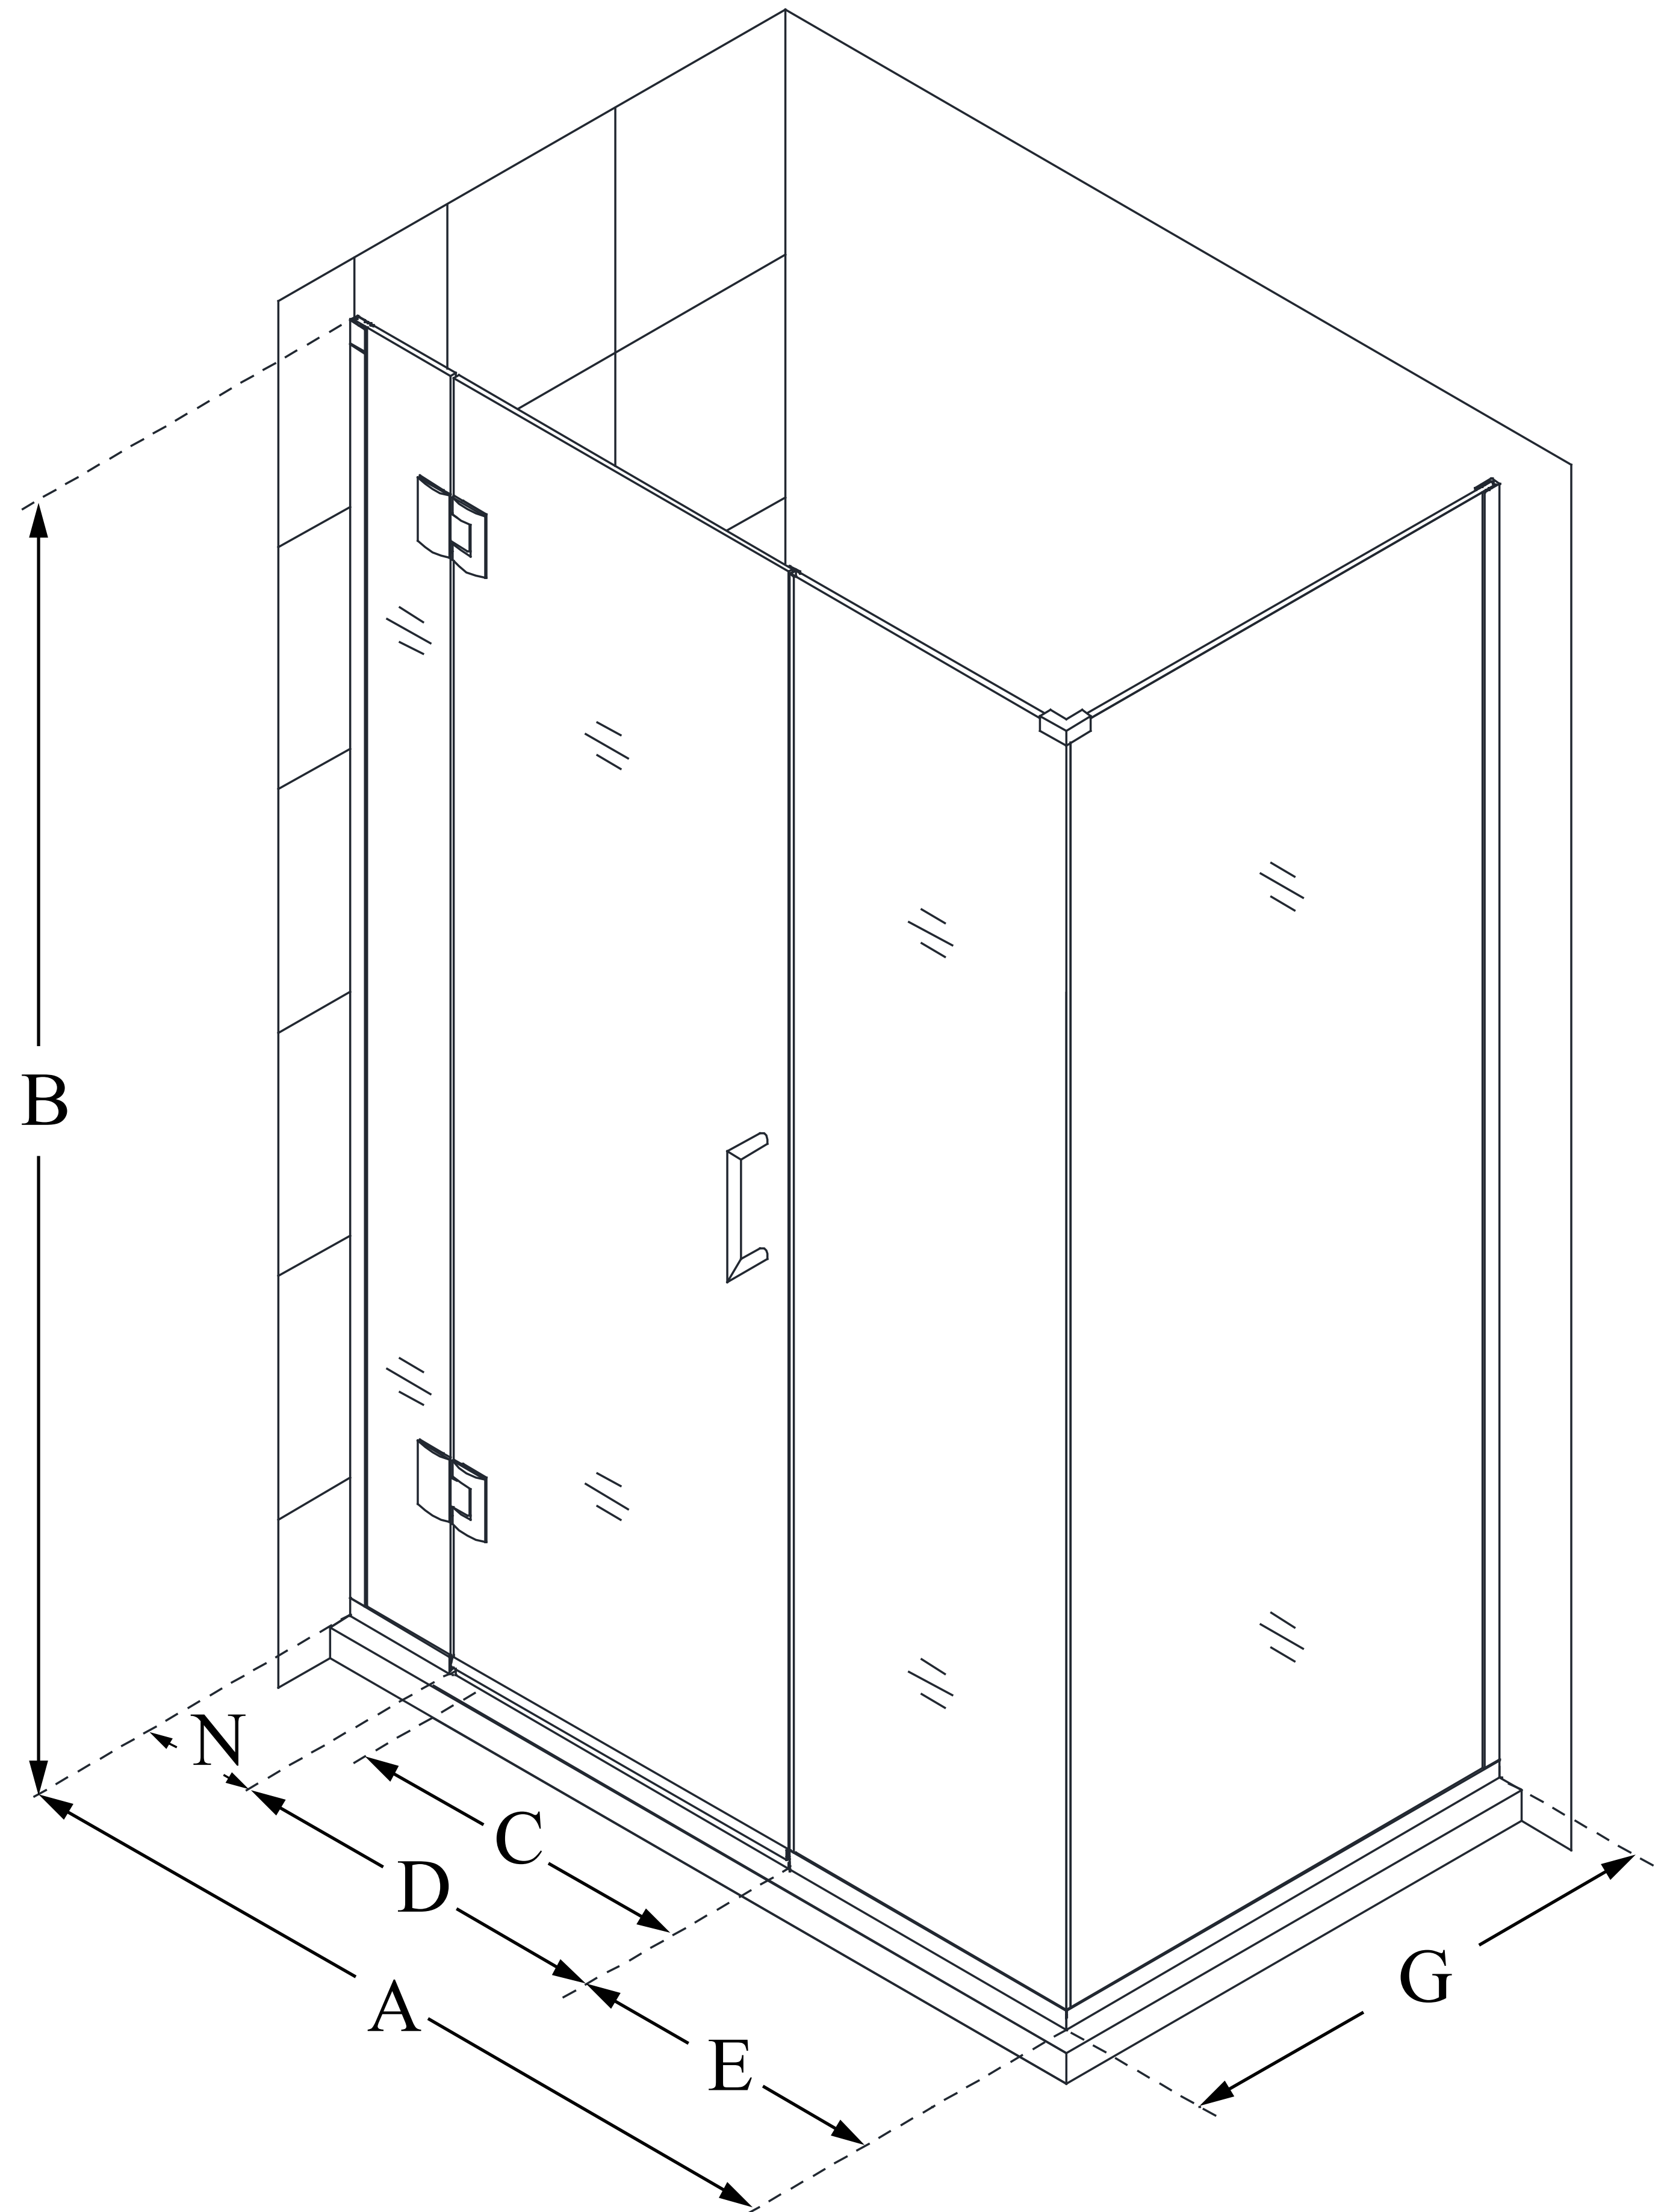

E12322530

UNIDOOR-X

DreamLine Unidoor-X 51 1/2" W
x 30 3/8" D x 72" H Frameless
Hinged Shower Enclosure, Clear
Glass

SWING DOOR

CONFIGURATION DIMENSIONS:

A: 51 1/2"

MODEL WIDTH

B: 72"

MODEL HEIGHT

C: 22"

ACCESS WIDTH

D: 23"

DOOR WIDTH

E: 22 1/2"

INLINE PANEL WIDTH

G: 30 3/8"

RETURN PANEL WIDTH

N: 6"

HINGE PANEL WIDTH

DreamLine reserves the right to update or modify the hardware or materials pictured without prior notice for the purpose of product improvement and customer satisfaction.