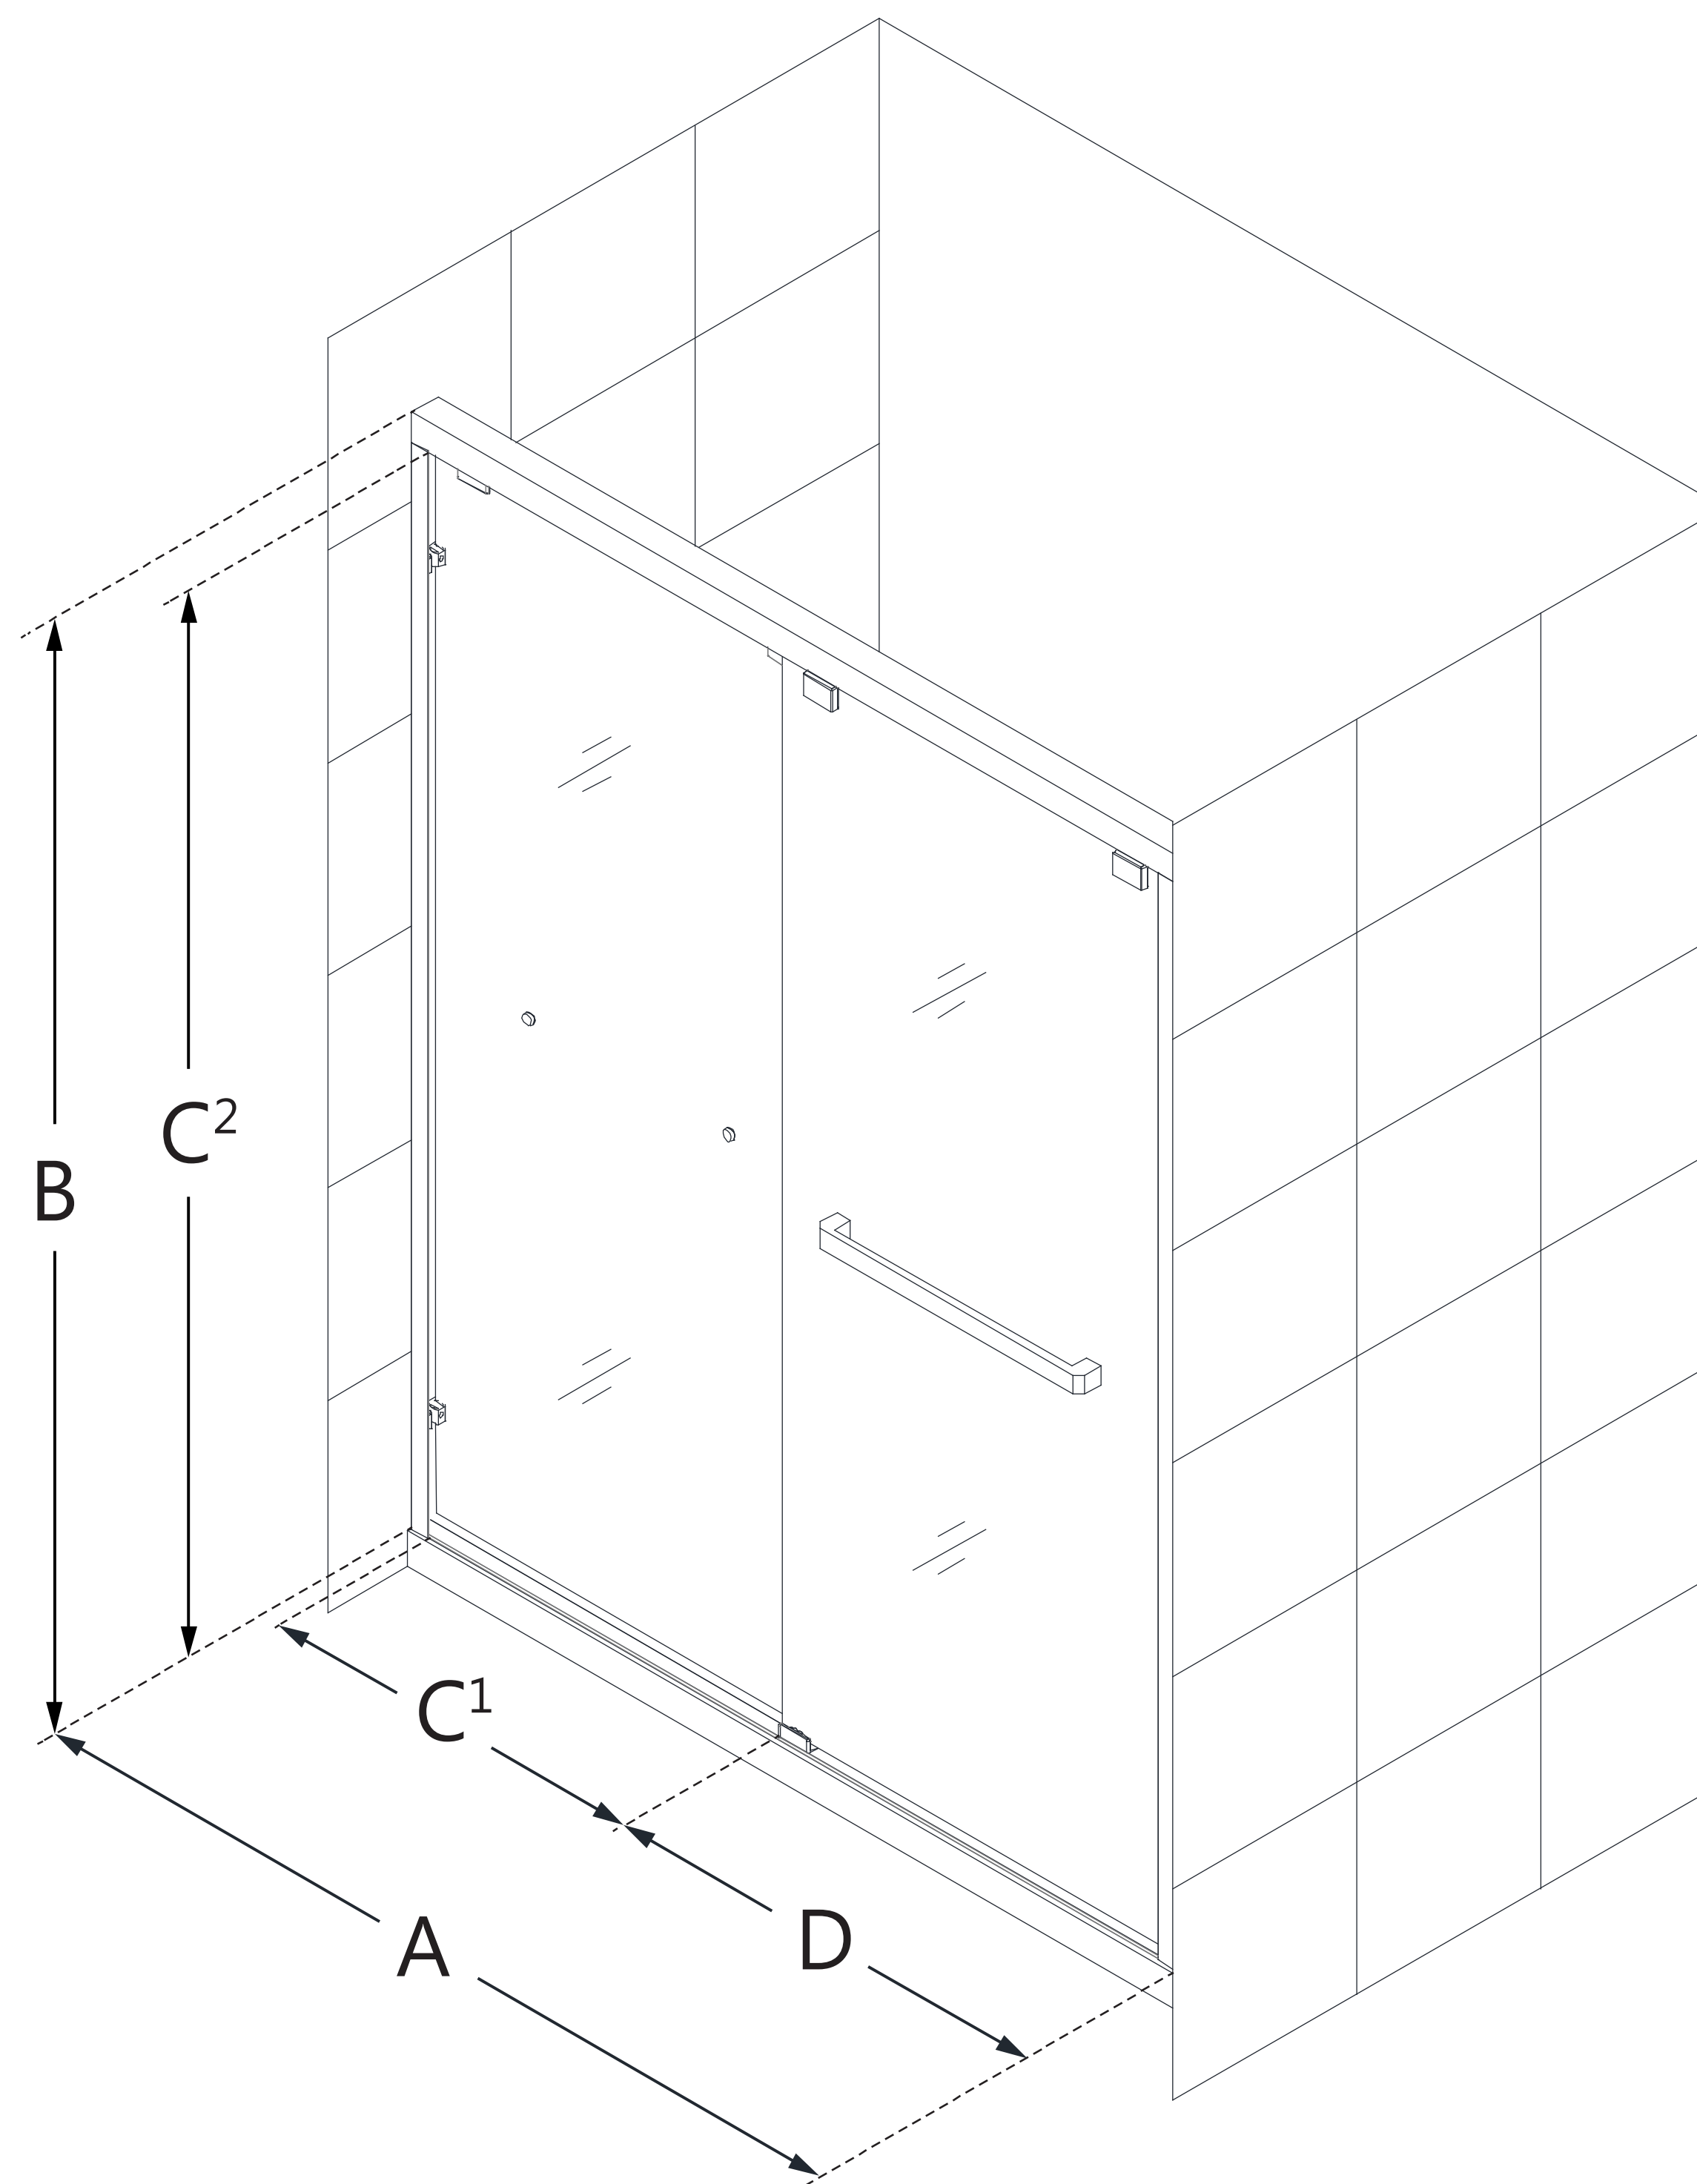

**SHDR-1654760**  
**ENCORE**

**CONFIGURATION  
DIMENSIONS:**

**A: MODEL WIDTH**  
50 - 54 in.

**B: MODEL HEIGHT**  
76 in.

**C1: ACCESS WIDTH**  
20 1/2 - 24 1/2 in.

**C2: ACCESS HEIGHT**  
74 in.

**D: DOOR WIDTH**  
27 5/8 in.

**CUSTOMIZATION**  
Yes

**MATCHING SHOWER BASE**  
Any 54 in. Single Threshold DreamLine Shower Base

**BASE OPTIONS**  
White, Biscuit (-22), Black (-88)

**BASE DRAIN LOCATION**  
Center, Left, Right

**MINIMUM THRESHOLD REQUIRED**  
2 1/4 in.