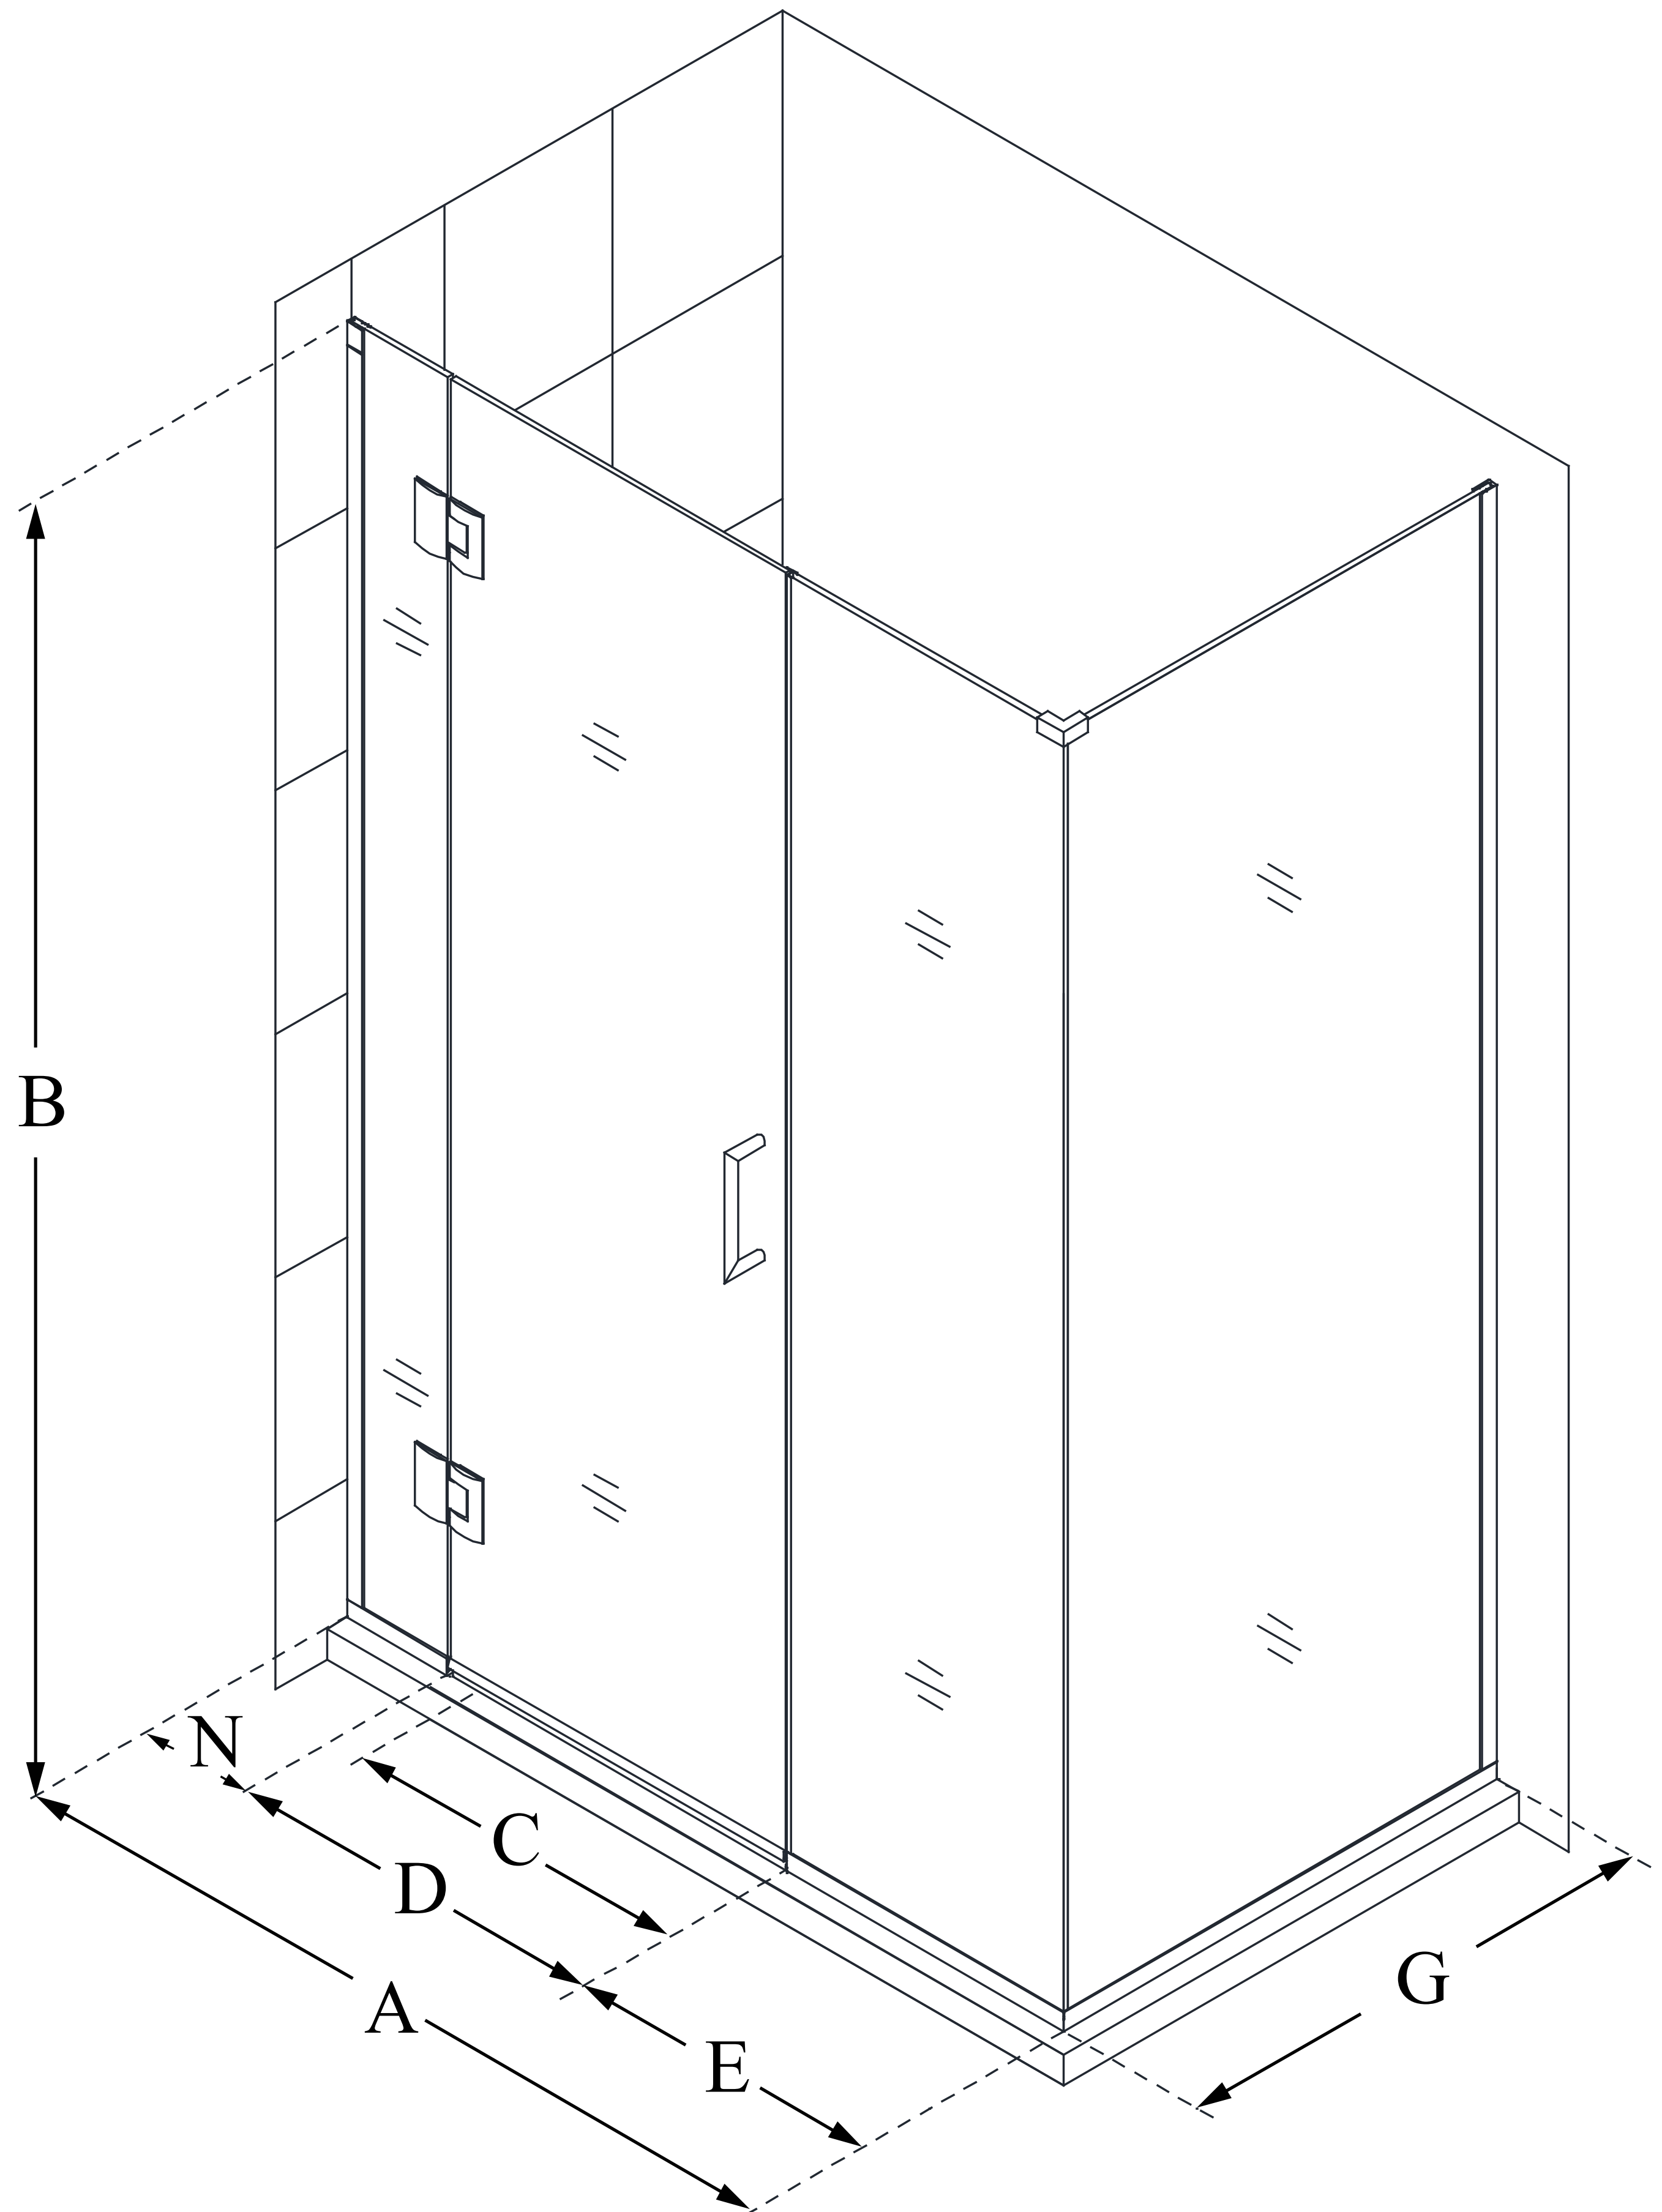

E1233034

UNIDOOR-X

DreamLine Unidoor-X 59 in. W x 34 3/8 in. D x 72 in. H Frameless Hinged Shower Enclosure, Clear Glass

SWING DOOR

**CONFIGURATION
DIMENSIONS:**

A: 59 in.
MODEL WIDTH

B: 72 in.
MODEL HEIGHT

C: 22 in.
ACCESS WIDTH

D: 23 in.
DOOR WIDTH

E: 30 in.
INLINE PANEL WIDTH

G: 34 3/8 in.
RETURN PANEL WIDTH

N: 6 in.
HINGE PANEL WIDTH

DreamLine reserves the right to update or modify the hardware or materials pictured without prior notice for the purpose of product improvement and customer satisfaction.