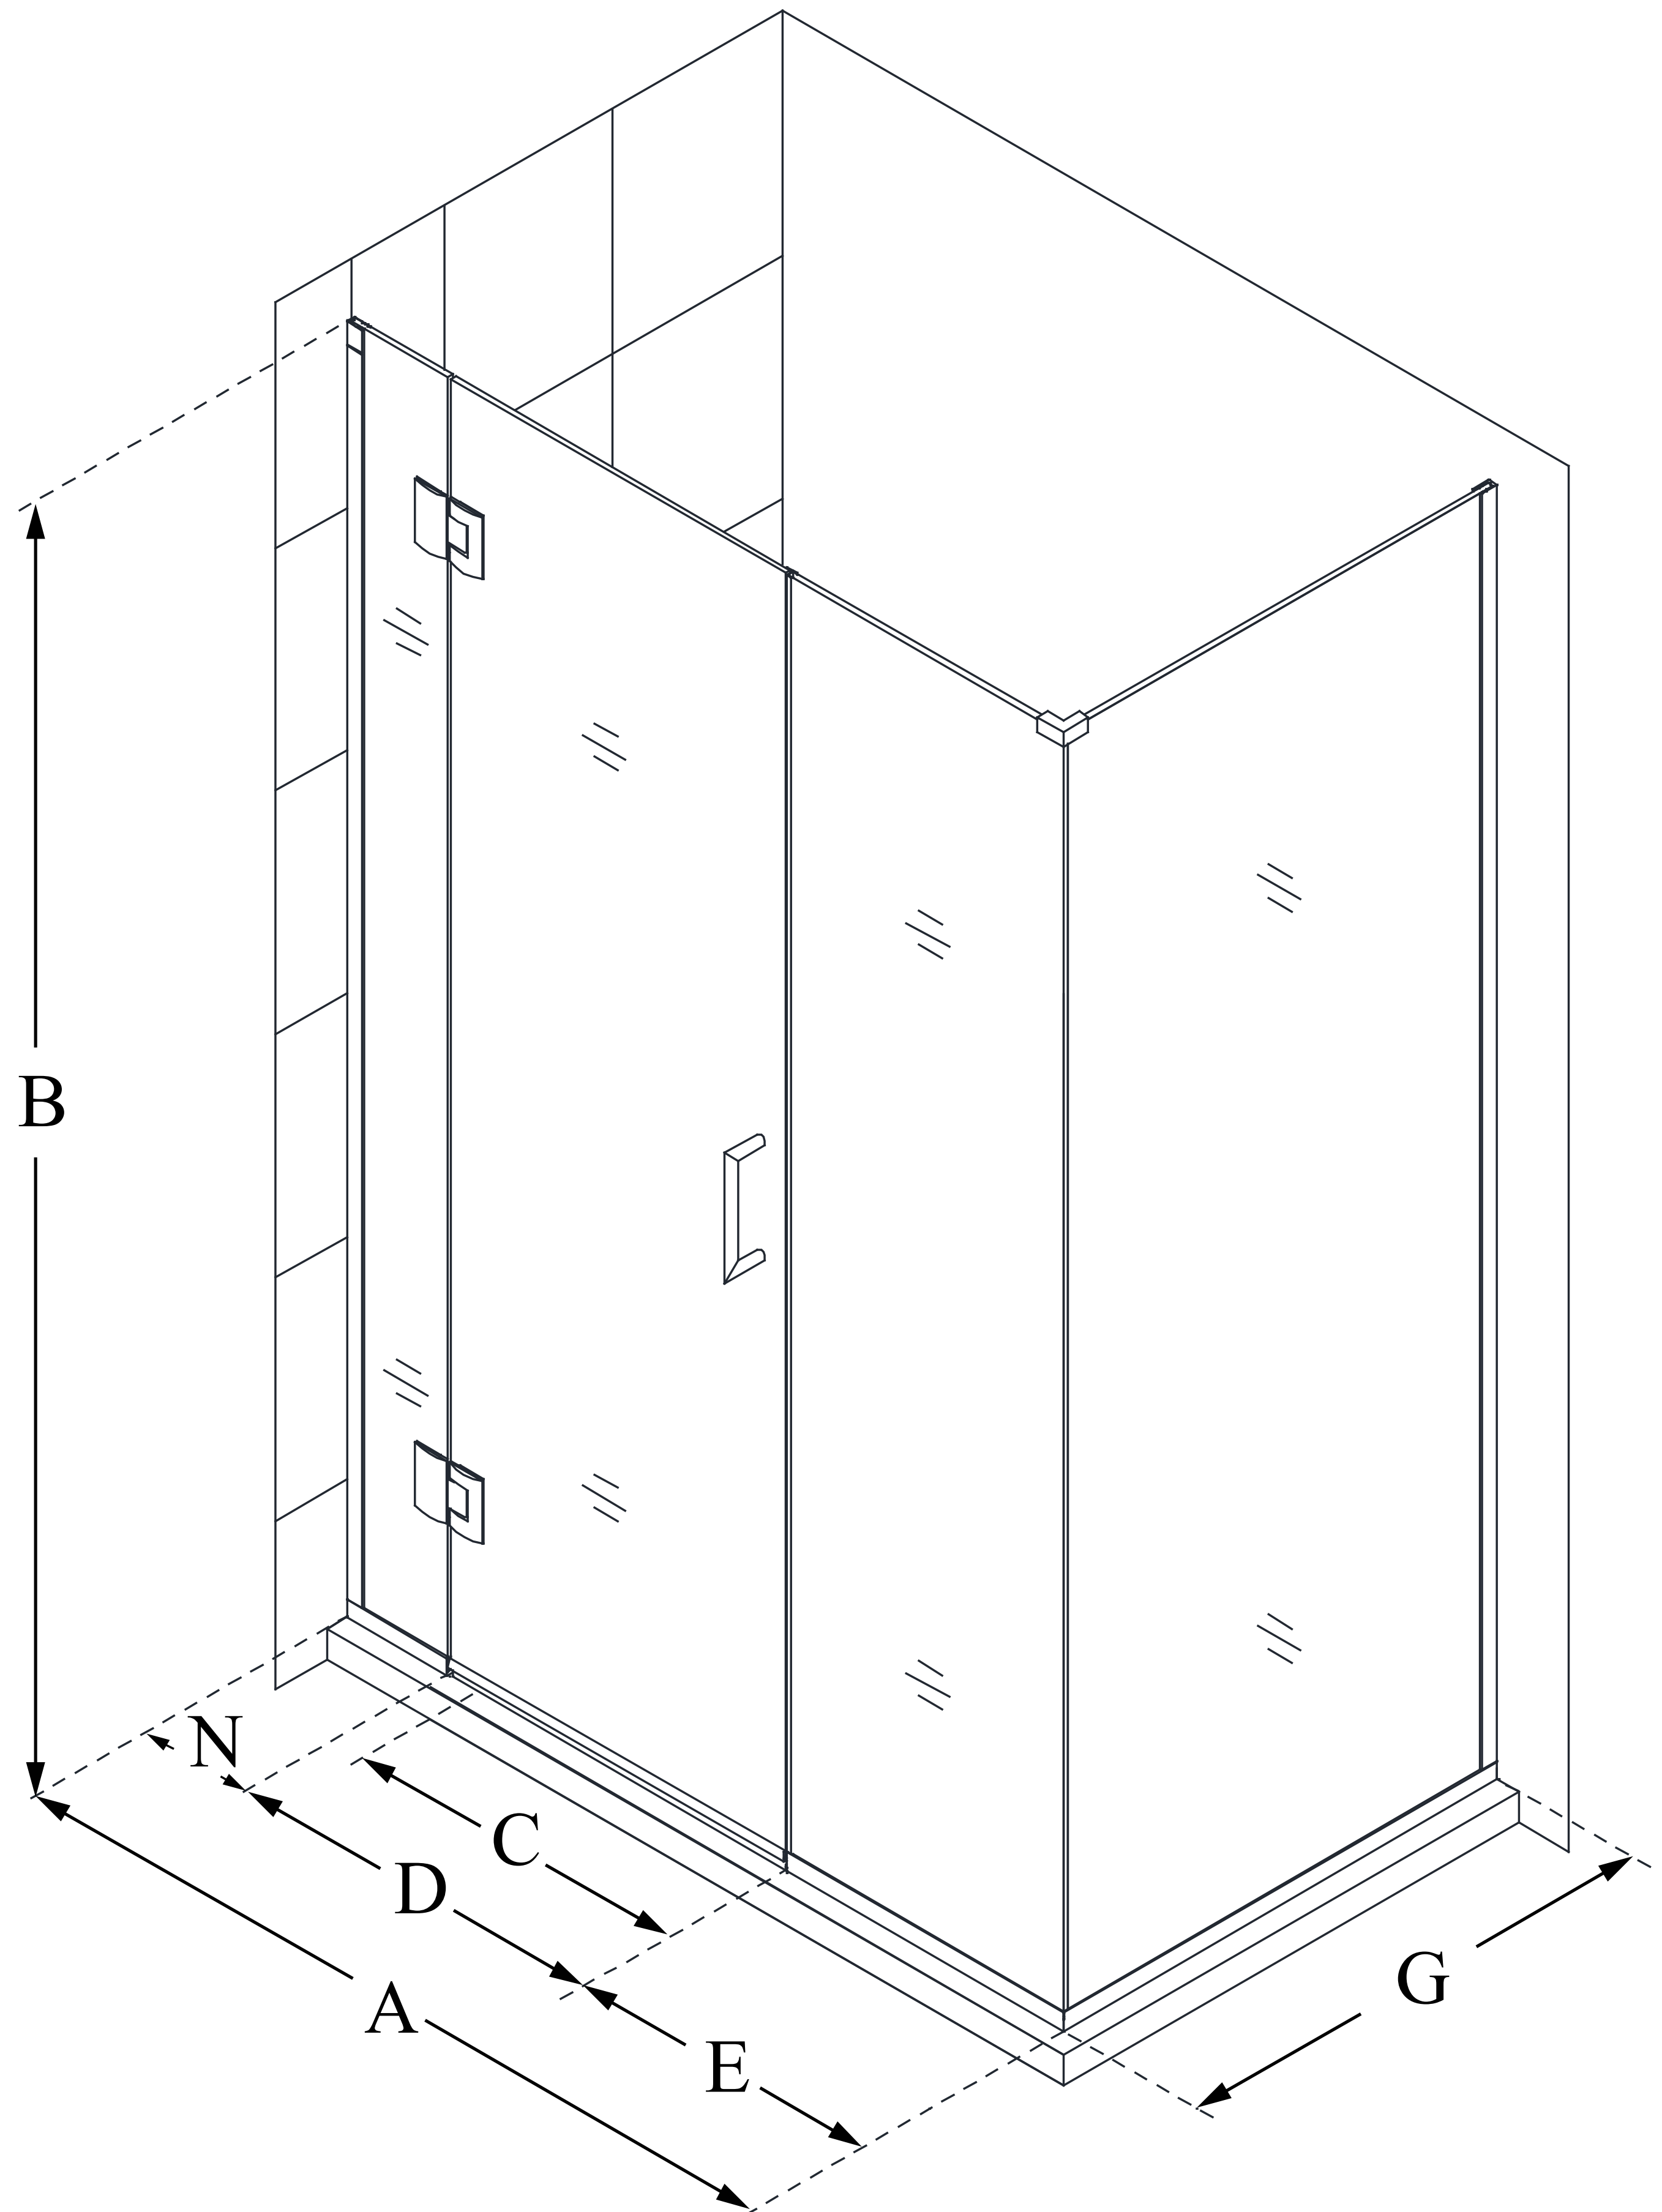

E1240630

UNIDOOR-X

DreamLine Unidoor-X 36 in. W x 30 3/8 in. D x 72 in. H Frameless Hinged Shower Enclosure, Clear Glass

SWING DOOR

**CONFIGURATION
DIMENSIONS:**

A: 36 in.

MODEL WIDTH

B: 72 in.

MODEL HEIGHT

C: 23 in.

ACCESS WIDTH

D: 24 in.

DOOR WIDTH

E: 6 in.

INLINE PANEL WIDTH

G: 30 3/8 in.

RETURN PANEL WIDTH

N: 6 in.

HINGE PANEL WIDTH

DreamLine reserves the right to update or modify the hardware or materials pictured without prior notice for the purpose of product improvement and customer satisfaction.