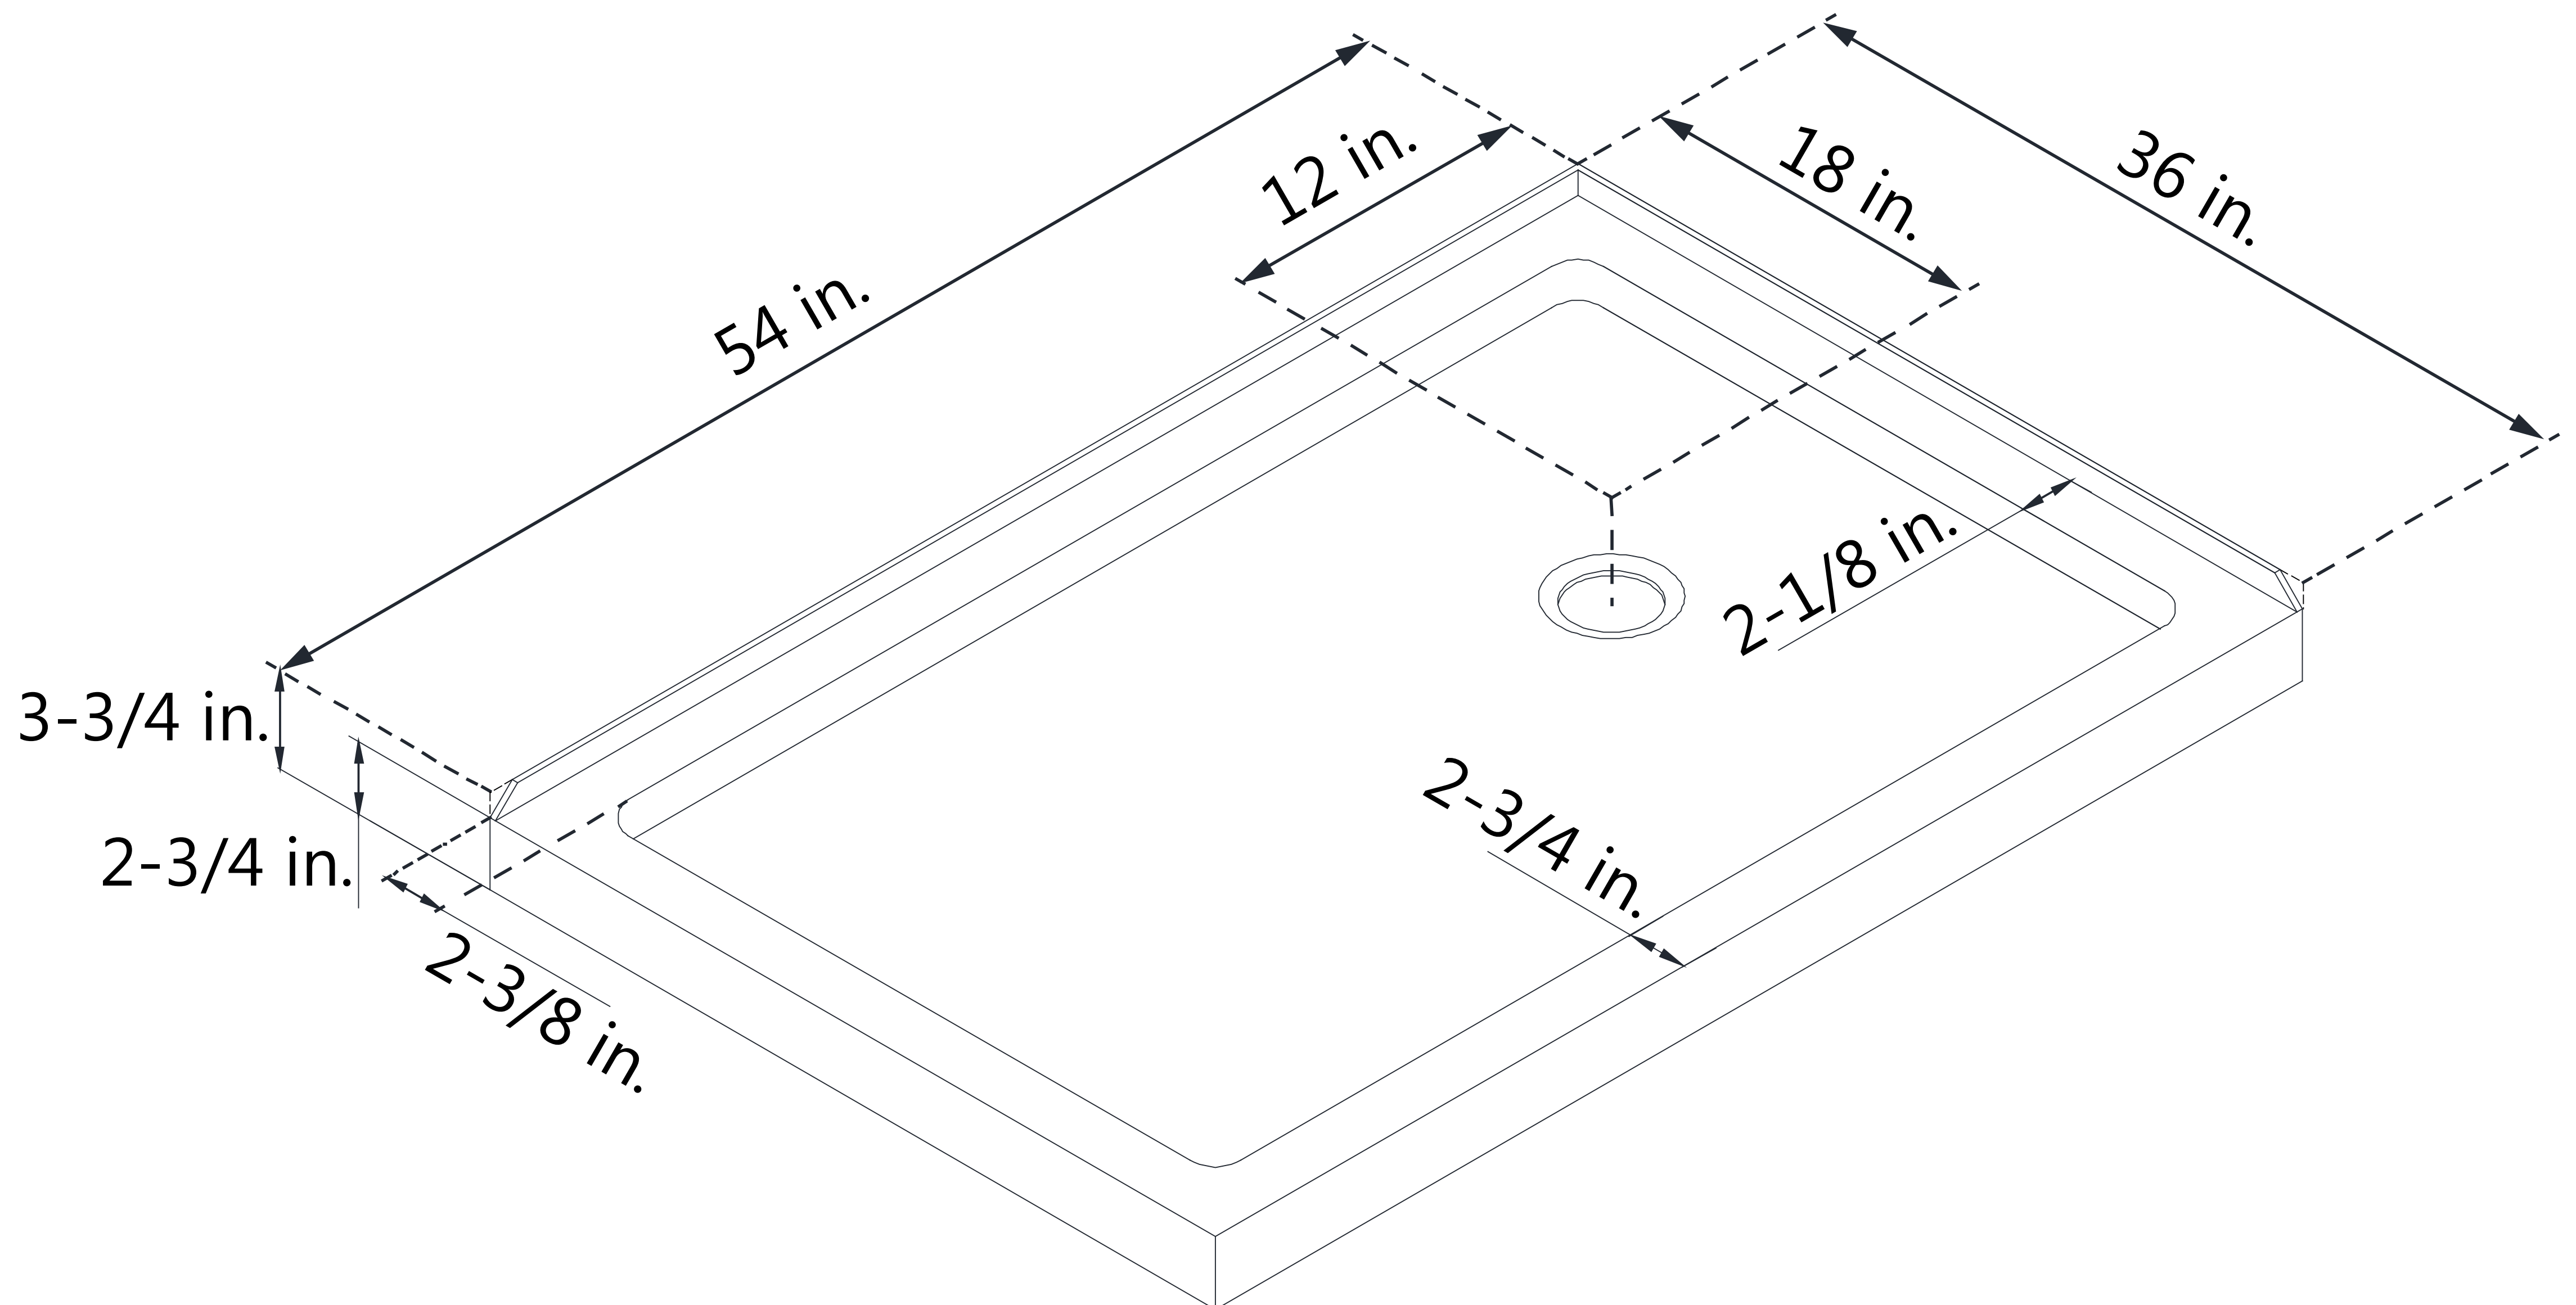

DLT-1036542

SLIMLINE SHOWER BASE

DOUBLE THRESHOLD

RIGHT DRAIN

Drain Hole Specs

DreamLine reserves the right to update or modify the hardware or materials pictured without prior notice for the purpose of product improvement and customer satisfaction.