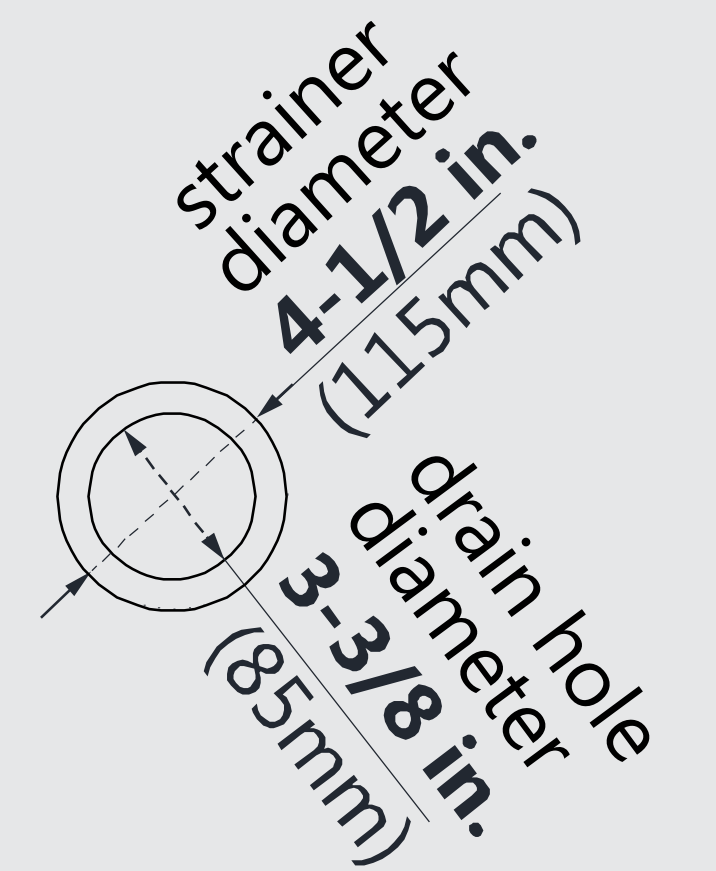

DLT-1036542

SLIMLINE SHOWER BASE

DOUBLE THRESHOLD

RIGHT DRAIN

Drain Hole Specs

DreamLine reserves the right to update or modify the hardware or materials pictured without prior notice for the purpose of product improvement and customer satisfaction.