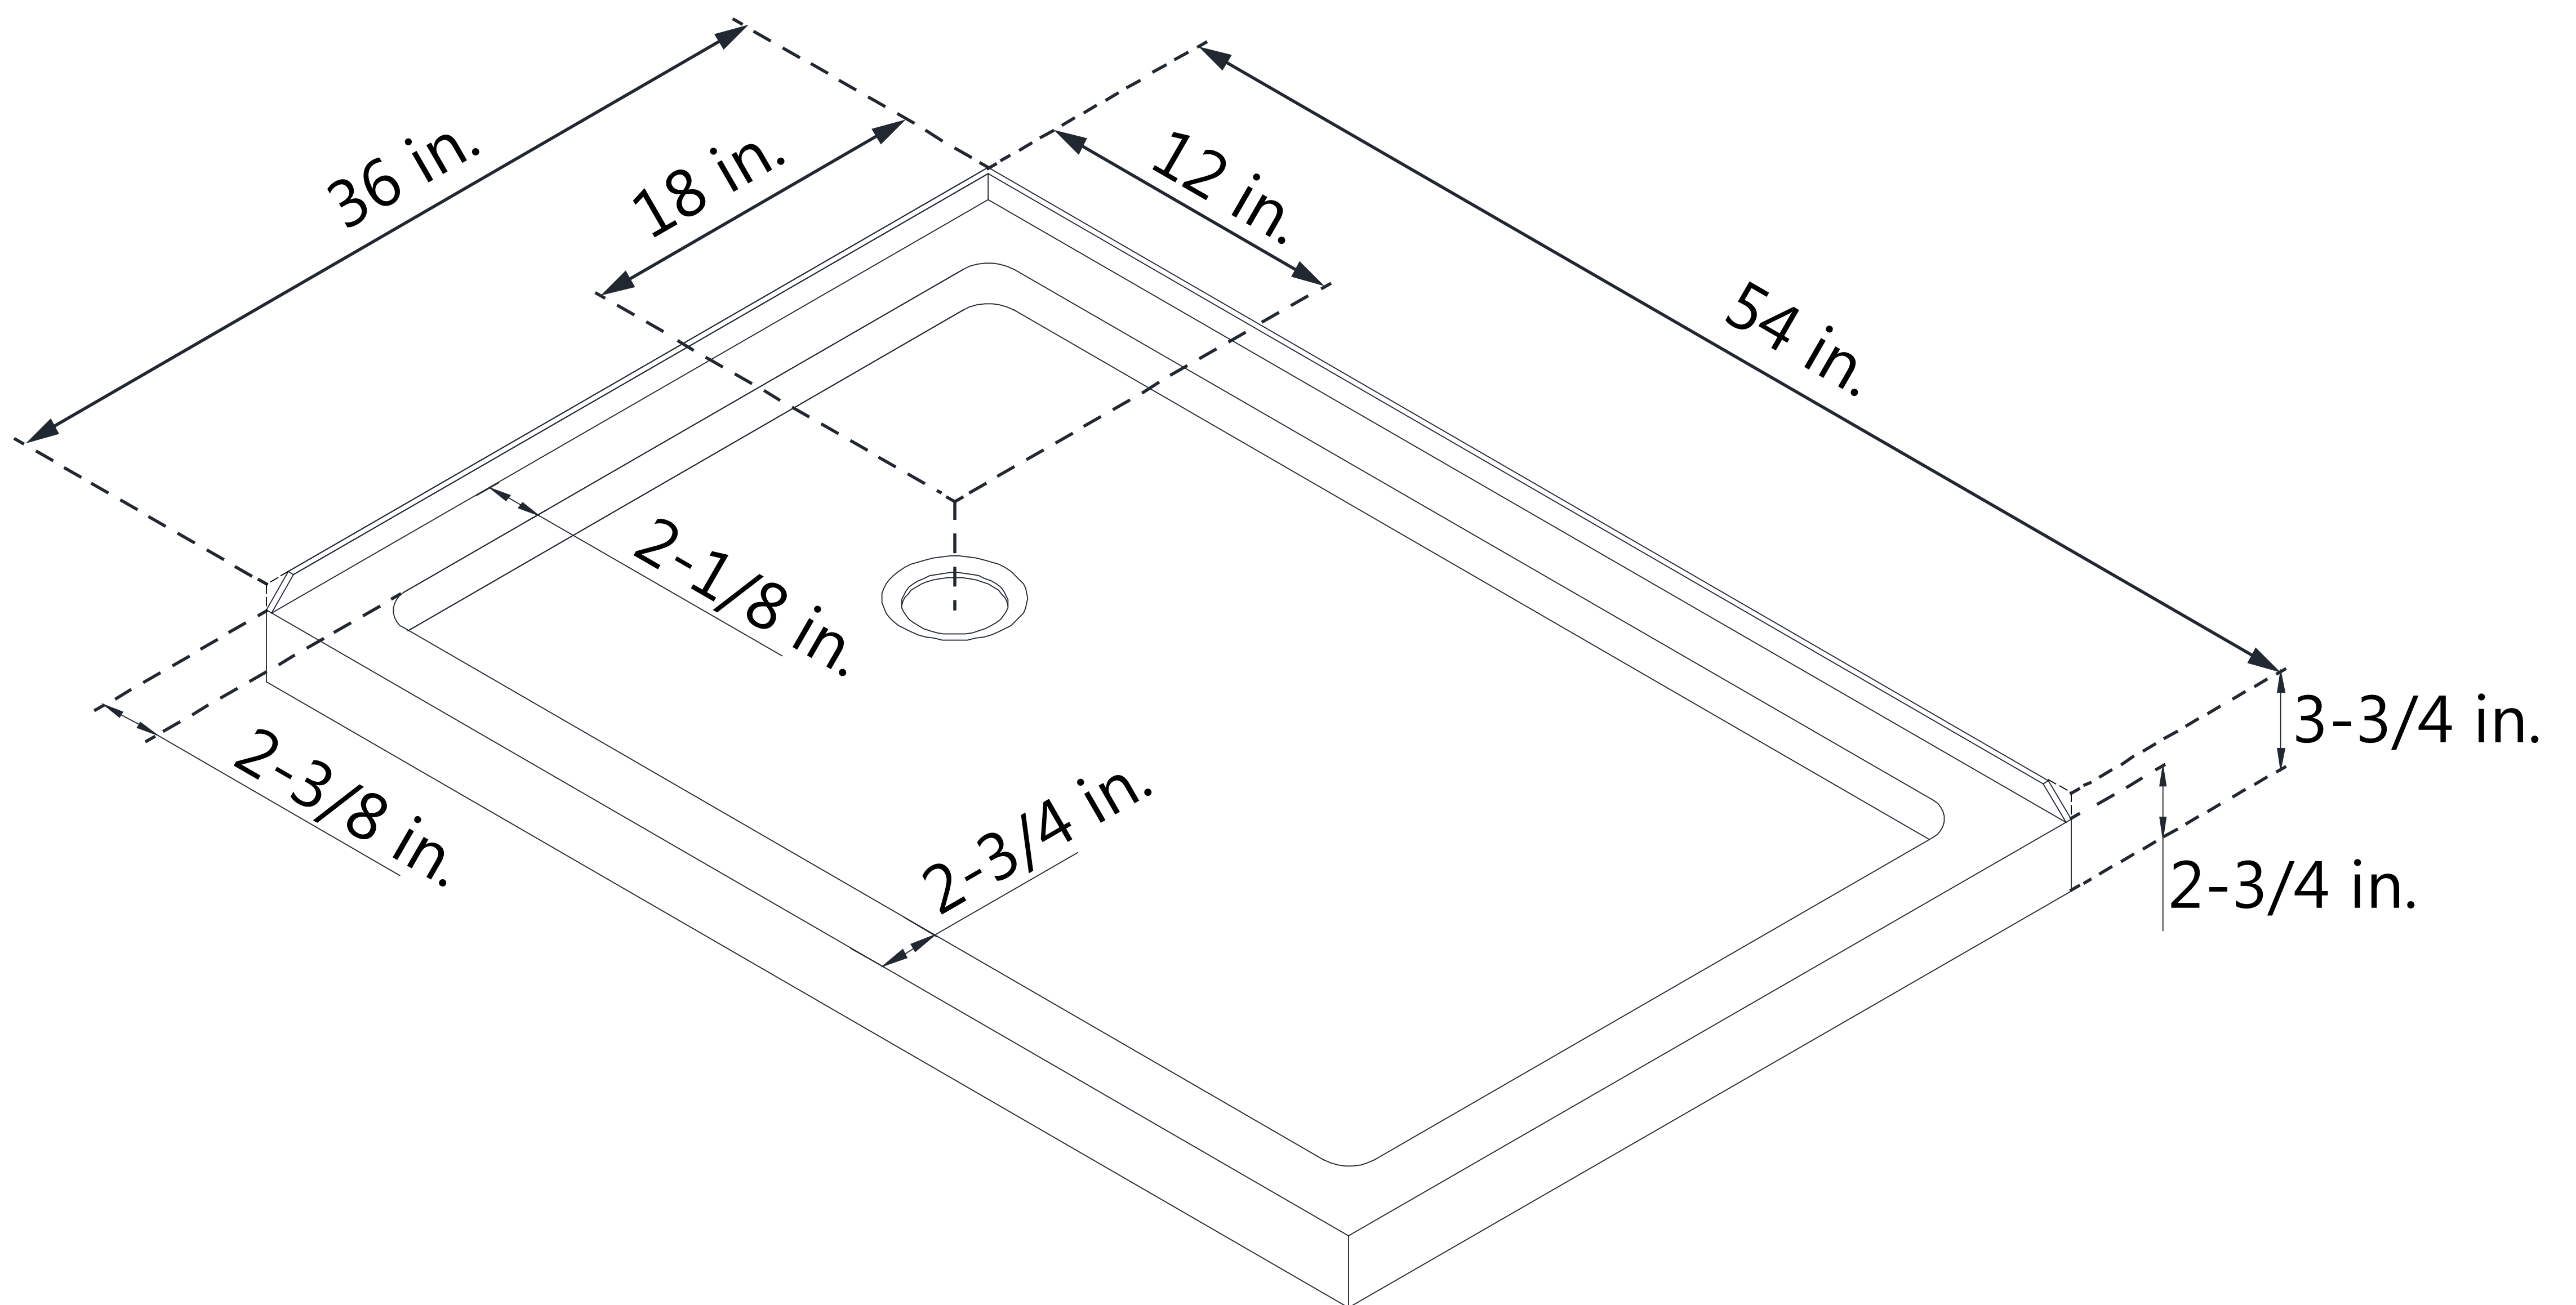

DLT-1036541

SLIMLINE SHOWER BASE

DOUBLE THRESHOLD

LEFT DRAIN

Drain Hole Specs

DreamLine reserves the right to update or modify the hardware or materials pictured without prior notice for the purpose of product improvement and customer satisfaction.