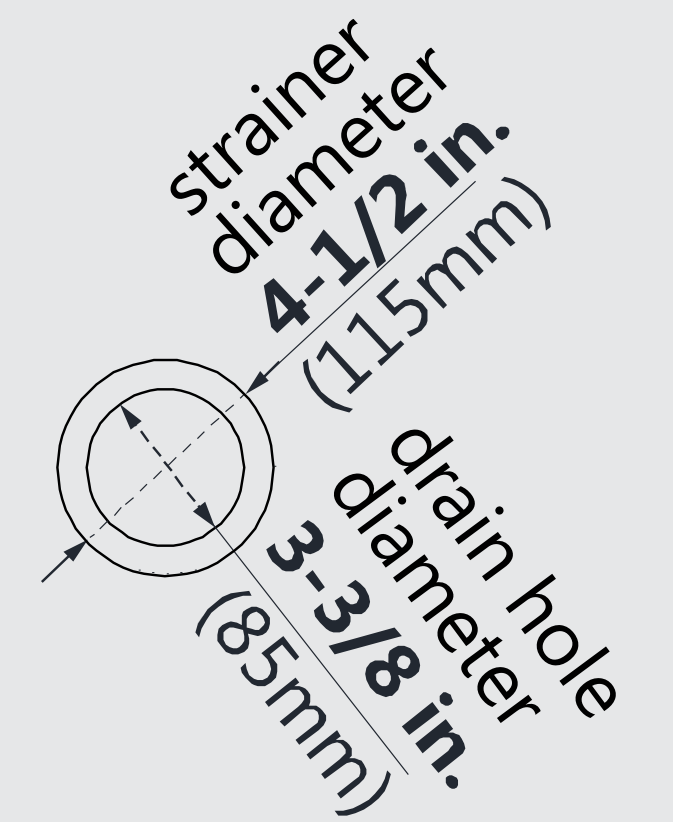

DLT-1036541

SLIMLINE SHOWER BASE

DOUBLE THRESHOLD

LEFT DRAIN

Drain Hole Specs

DreamLine reserves the right to update or modify the hardware or materials pictured without prior notice for the purpose of product improvement and customer satisfaction.