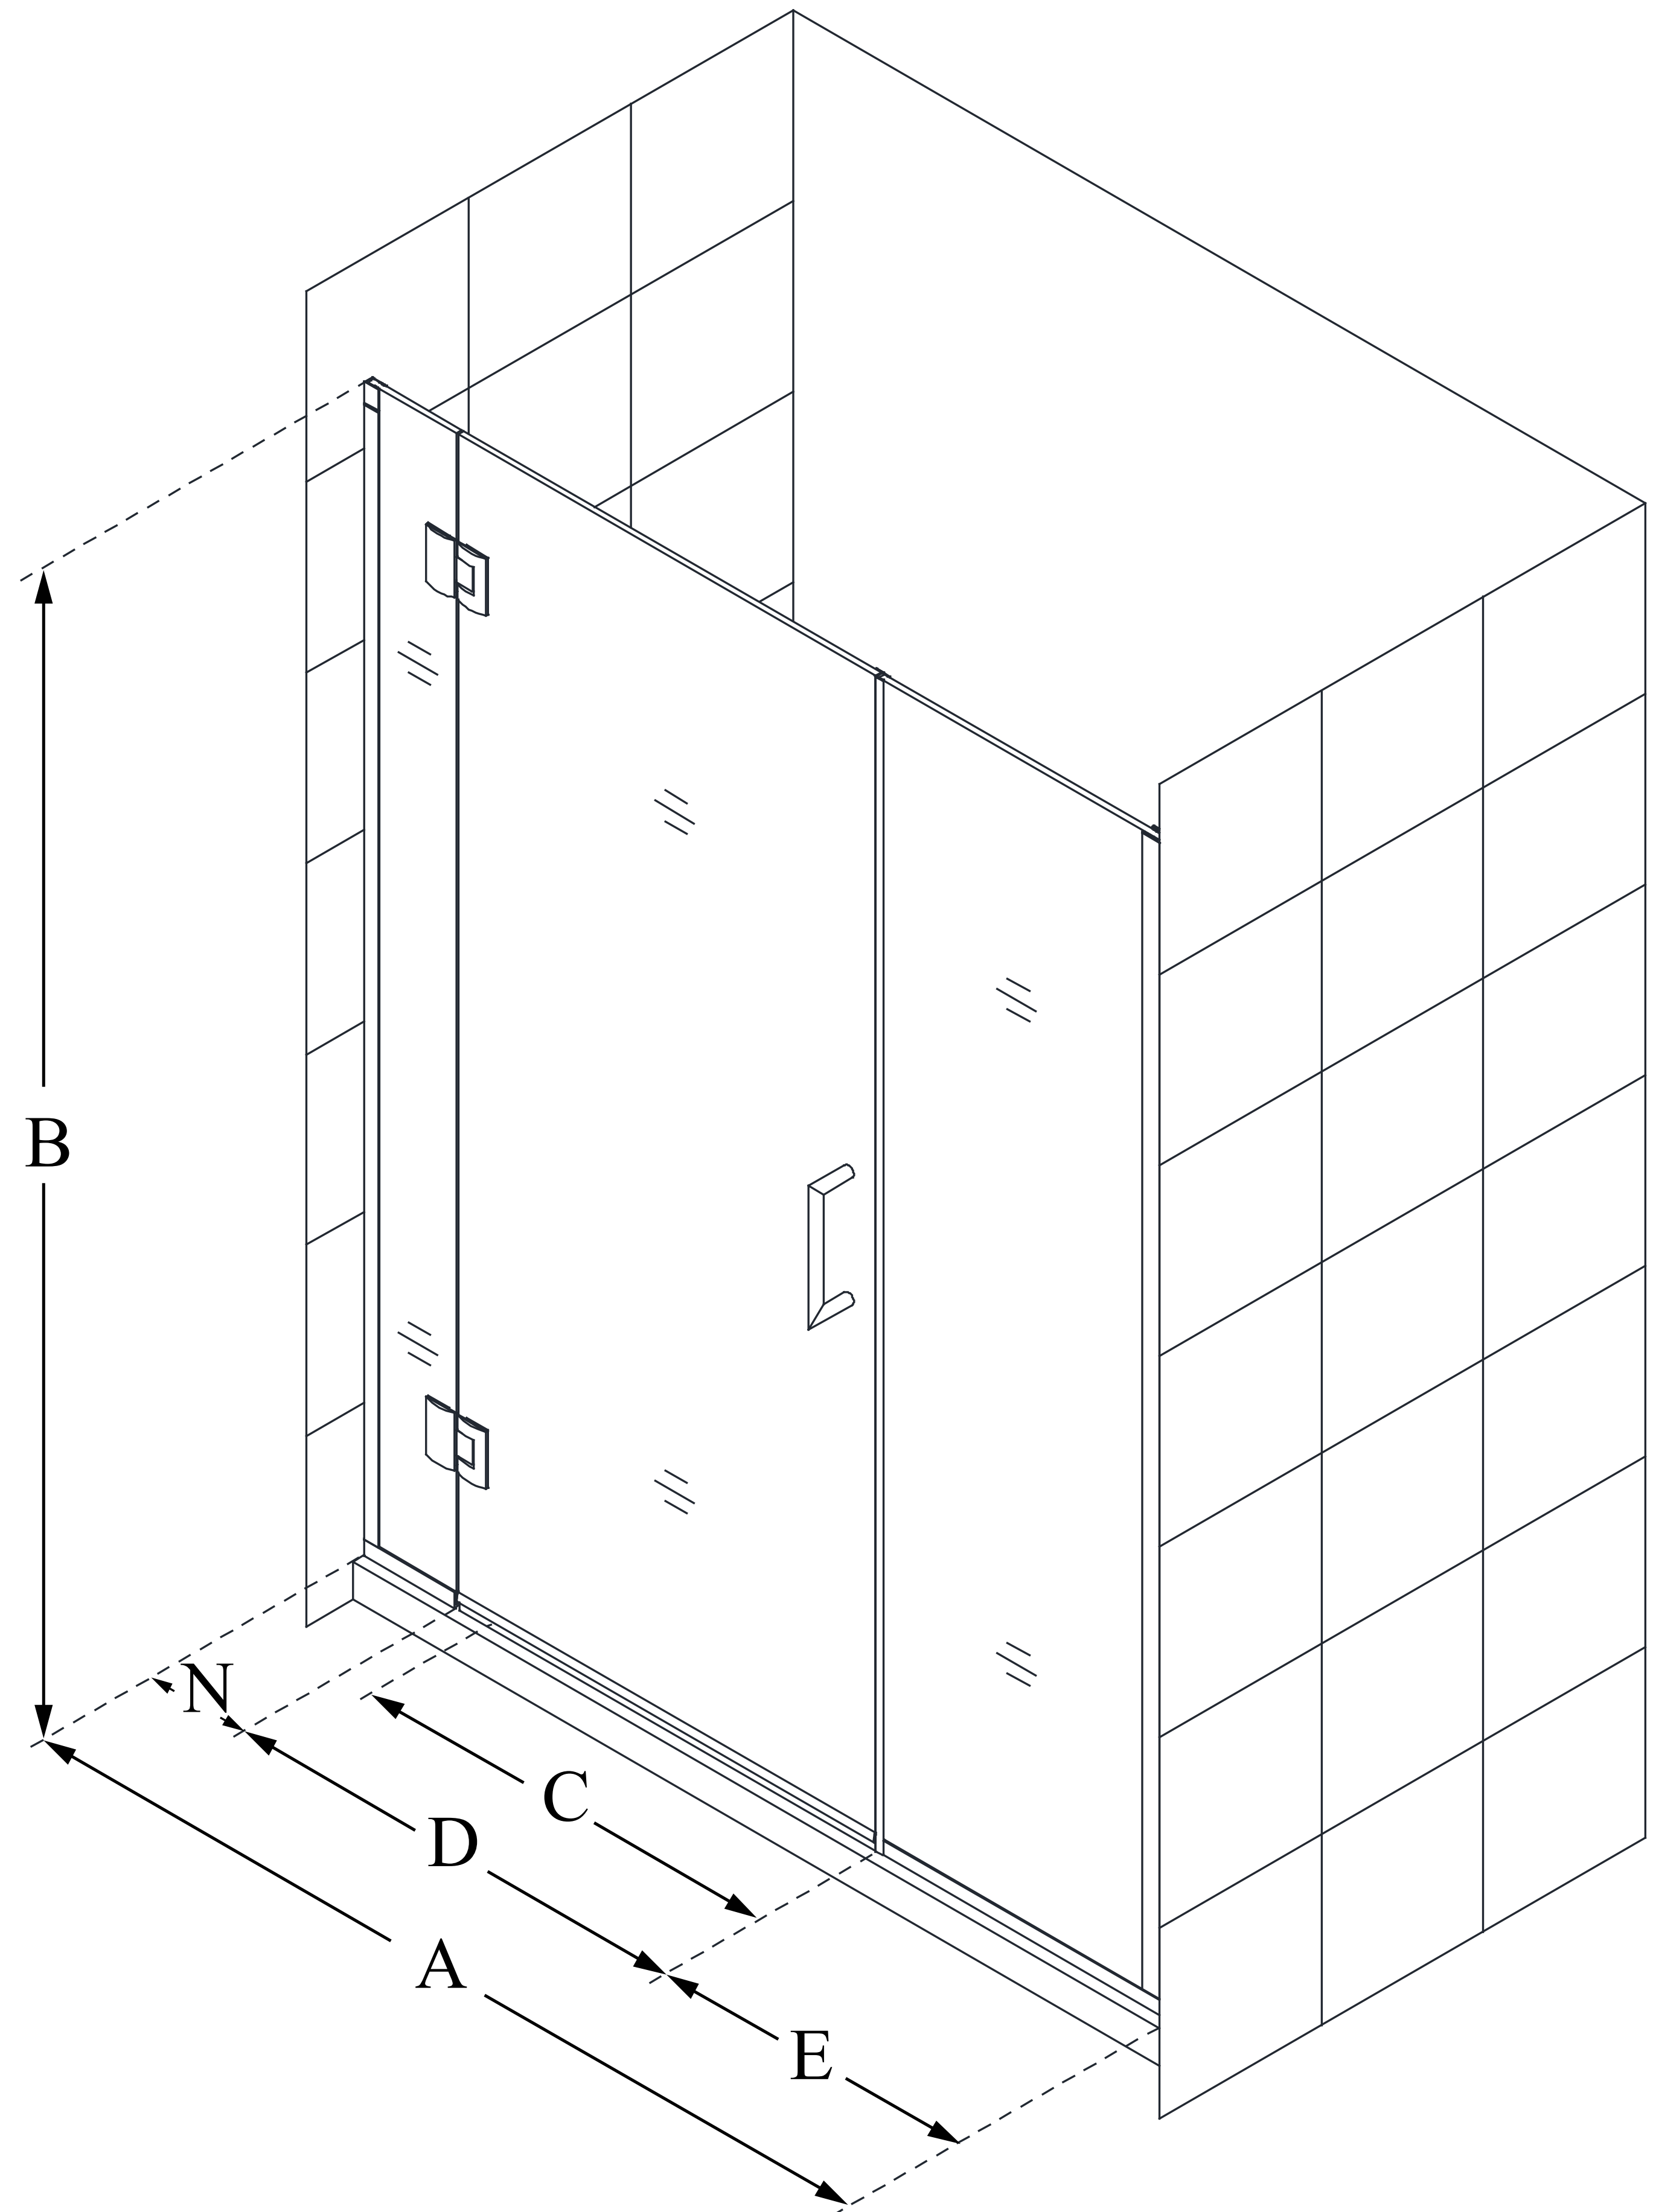

D1252272

UNIDOOR-X

DreamLine Unidoor-X 53-53 1/2 in. W x 72 in. H Frameless Hinged Shower Door, Clear Glass

SWING DOOR

CONFIGURATION DIMENSIONS:

A: 53 - 53 1/2 in.

MODEL WIDTH

B: 72 in.

MODEL HEIGHT

C: 24 in.

ACCESS WIDTH

D: 25 in.

DOOR WIDTH

E: 22 in.

INLINE PANEL WIDTH

N: 6 in.

HINGE PANEL WIDTH

DreamLine reserves the right to update or modify the hardware or materials pictured without prior notice for the purpose of product improvement and customer satisfaction.