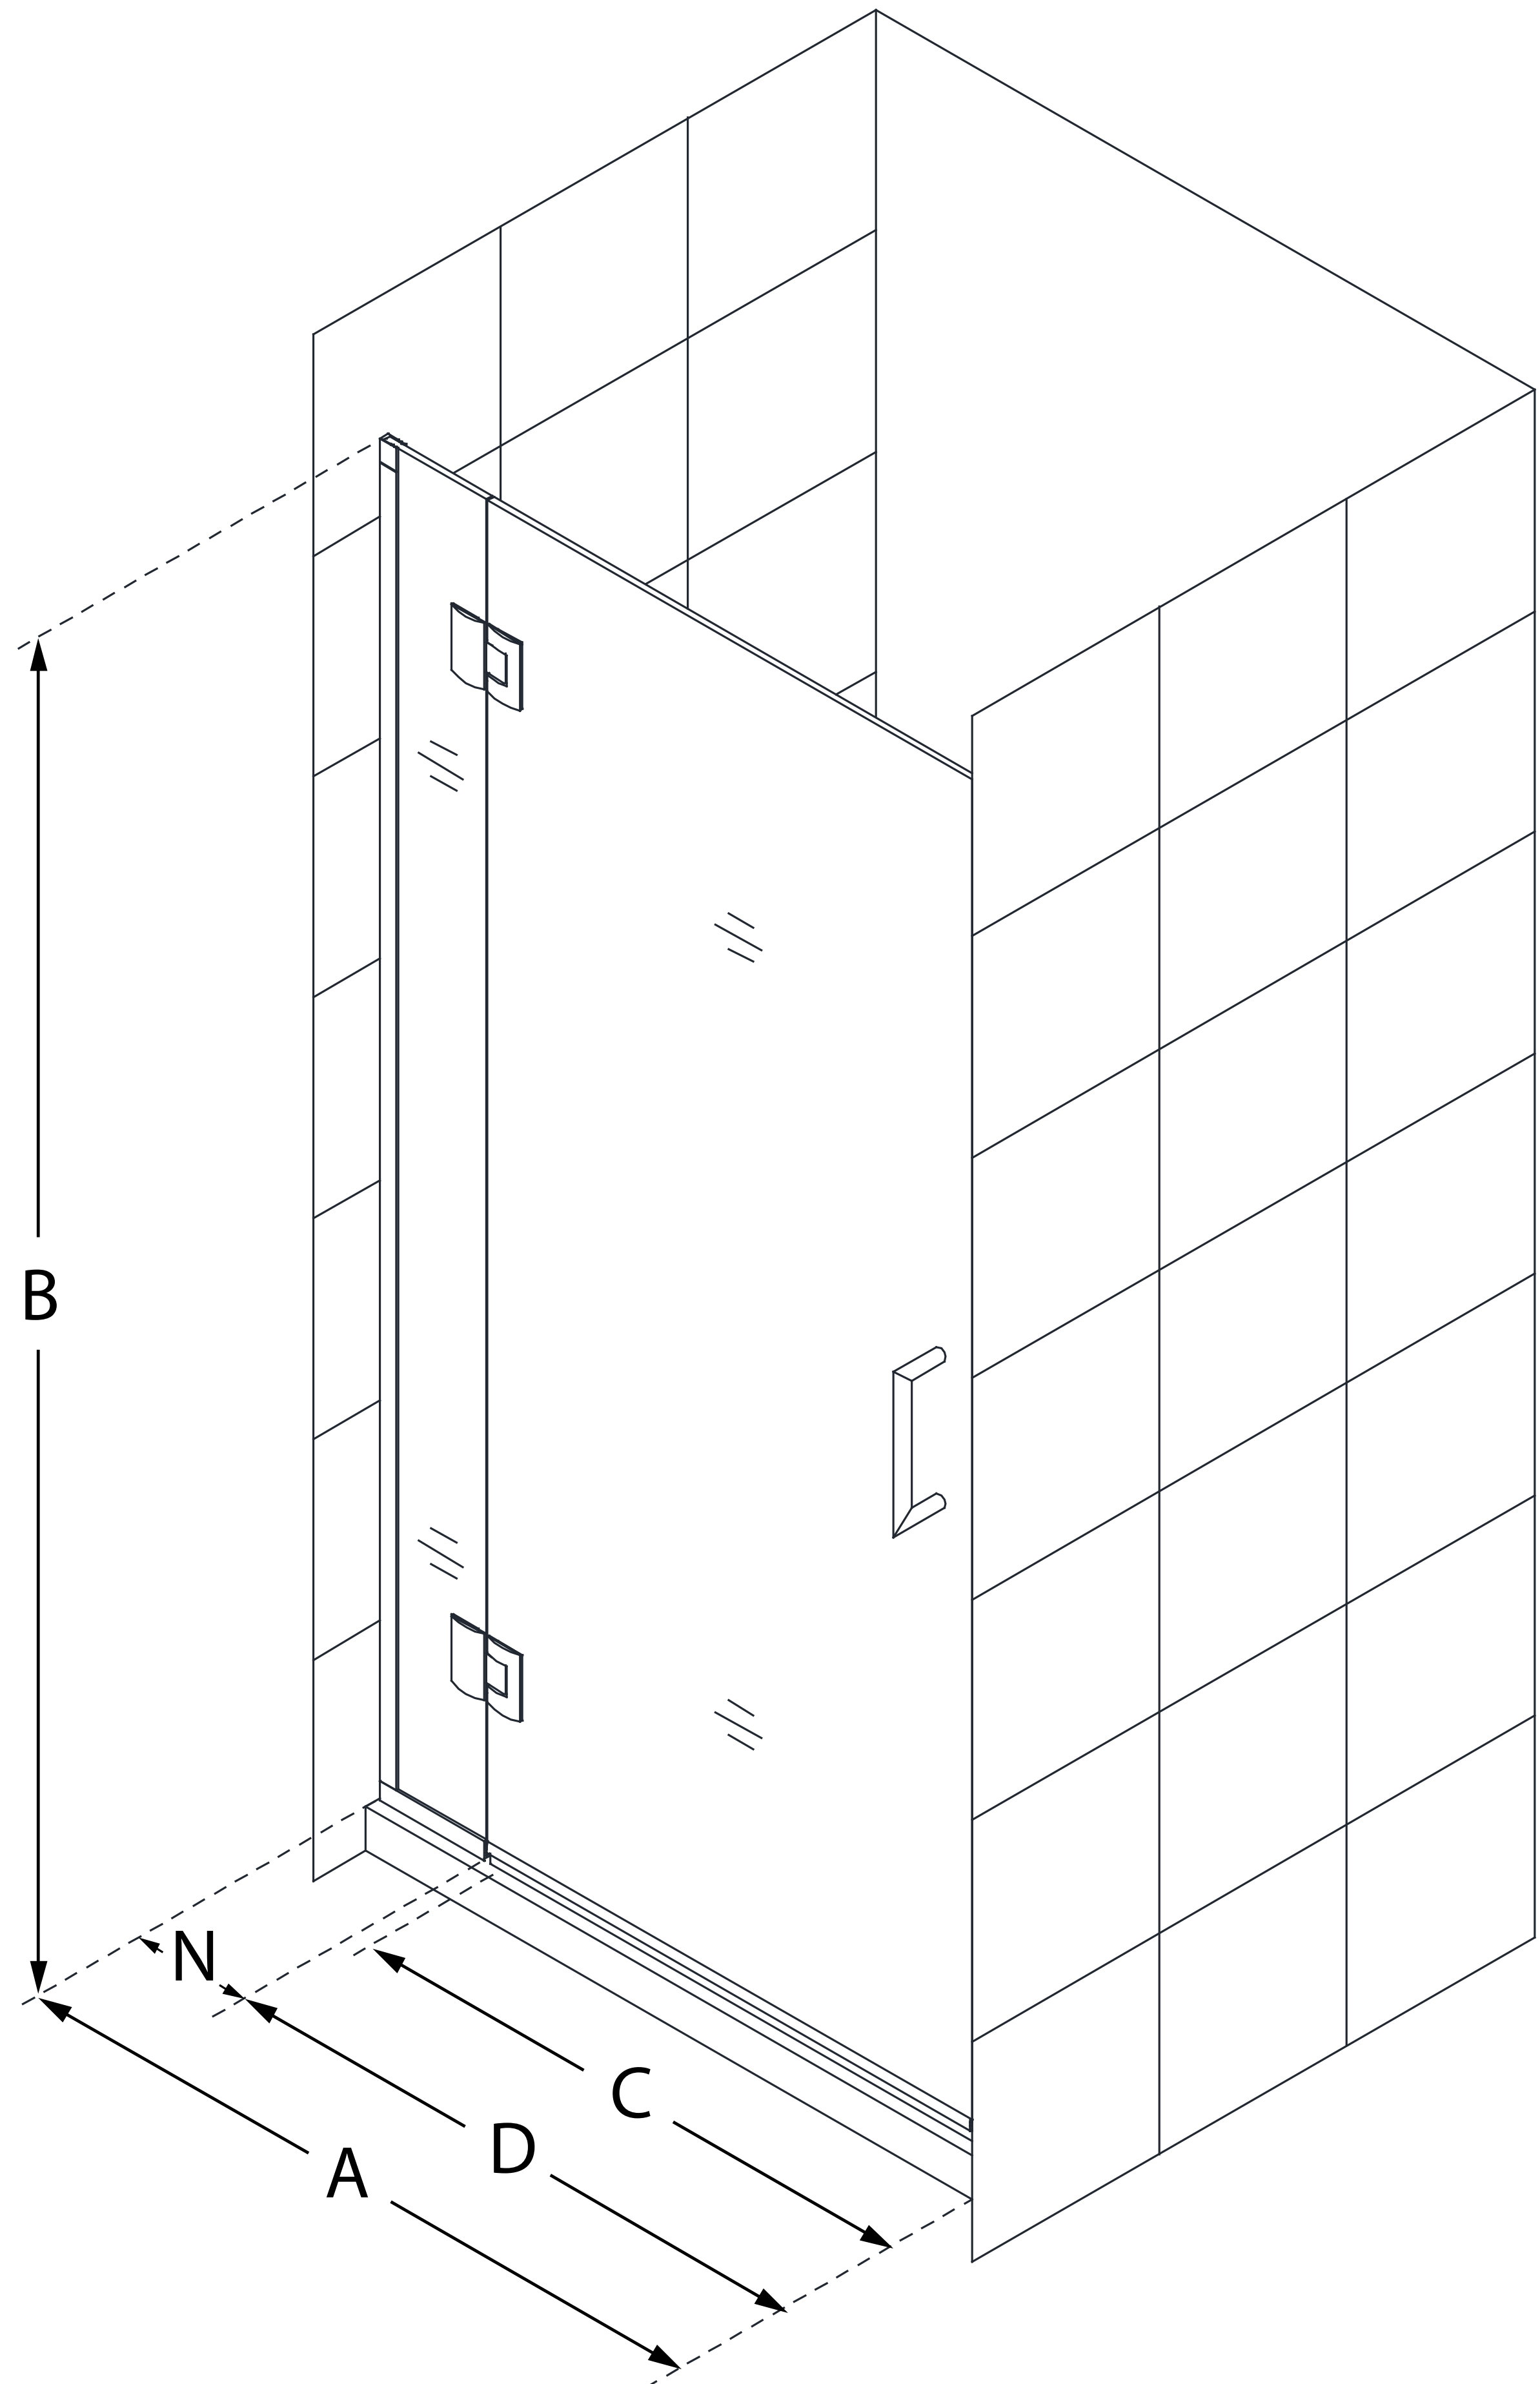

D12972

UNIDOOR-X

DreamLine Unidoor-X 35 in. W x
72 in. H Frameless Hinged Shower
Door, Clear Glass

SWING DOOR

CONFIGURATION DIMENSIONS:

A: 35 in.

MODEL WIDTH

B: 72 in.

MODEL HEIGHT

C: 28 in.

ACCESS WIDTH

D: 29 in.

DOOR WIDTH

N: 6 in.

HINGE PANEL WIDTH

DreamLine reserves the right to update or modify the hardware or materials pictured without prior notice for the purpose of product improvement and customer satisfaction.