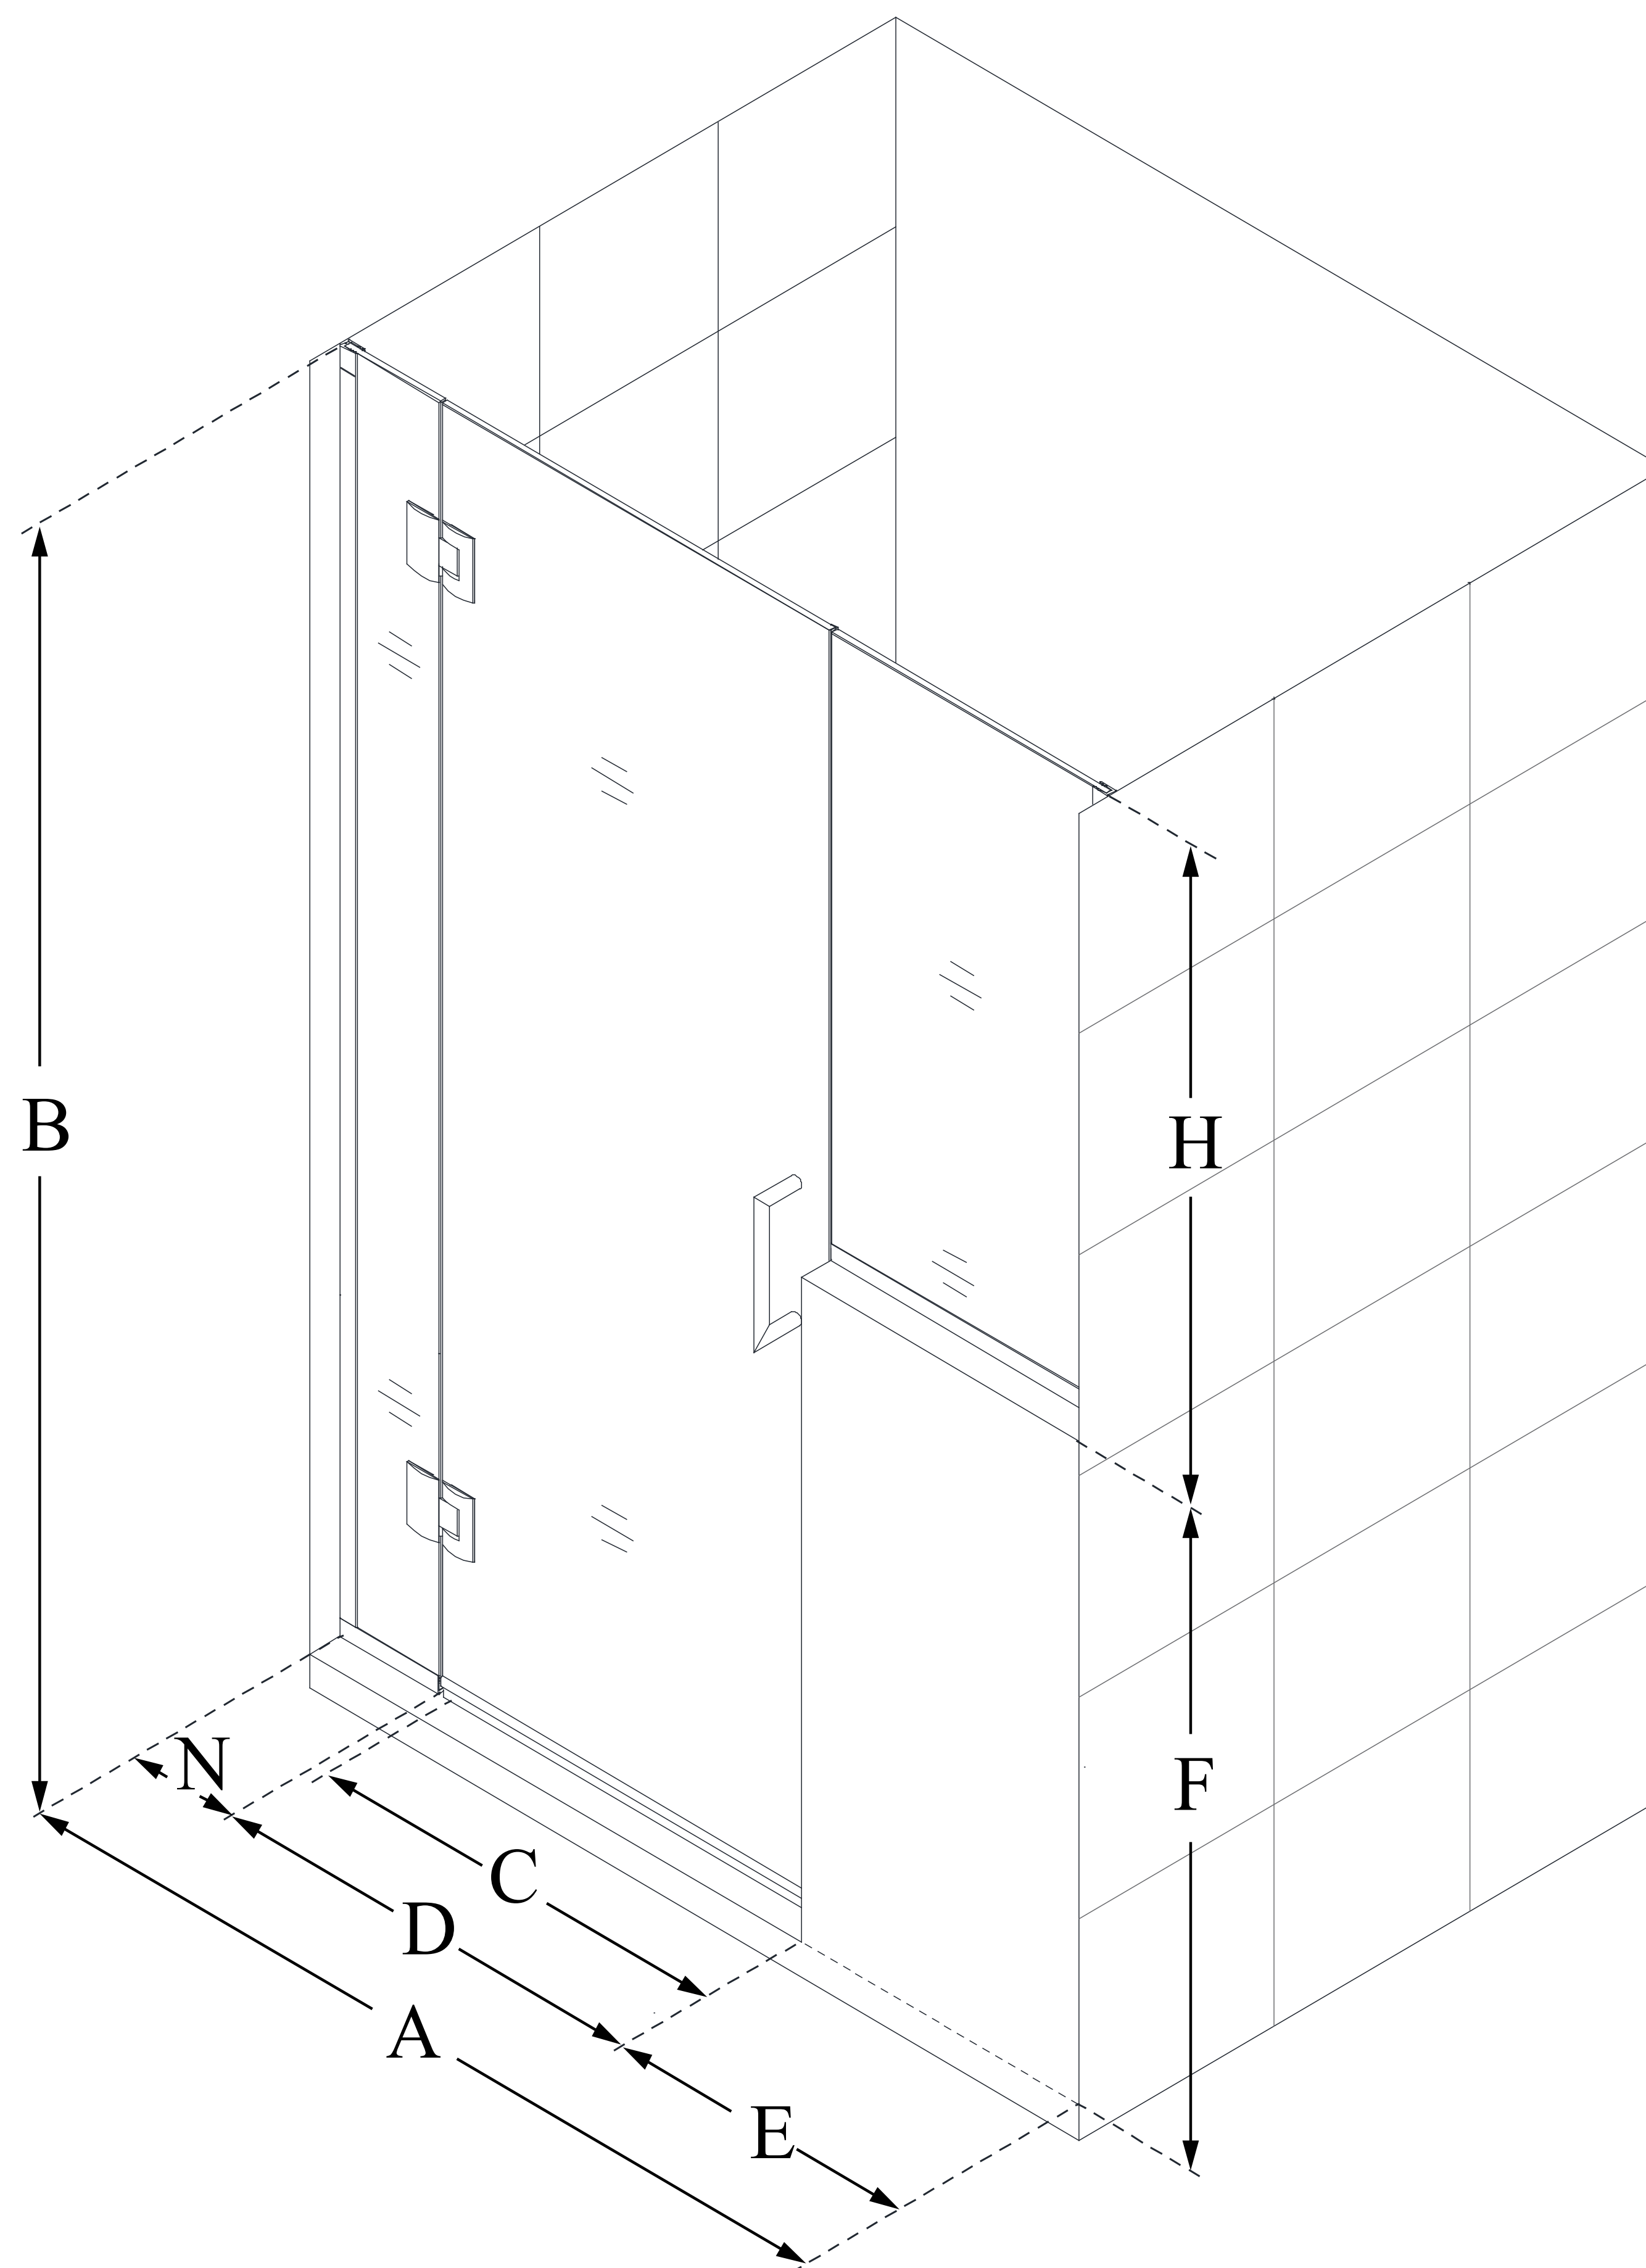

## UNIDOOR-X

DreamLine Unidoor-X 66-66 1/2 in. W x 72 in. H Frameless Hinged Shower Door, Clear Glass

**SWING DOOR**

### CONFIGURATION DIMENSIONS:

**A: 66 - 66 1/2 in.**

MODEL WIDTH

**B: 72 in.**

MODEL HEIGHT

**C: 23 in.**

ACCESS WIDTH

**D: 24 in.**

DOOR WIDTH

**E: 36 in.**

INLINE PANEL WIDTH

**F: 36 in.**

BUTTRESS WALL HEIGHT

**H: 36 in.**

BUTTRESS GLASS HEIGHT

**N: 6 in.**

HINGE PANEL WIDTH

DreamLine reserves the right to update or modify the hardware or materials pictured without prior notice for the purpose of product improvement and customer satisfaction.