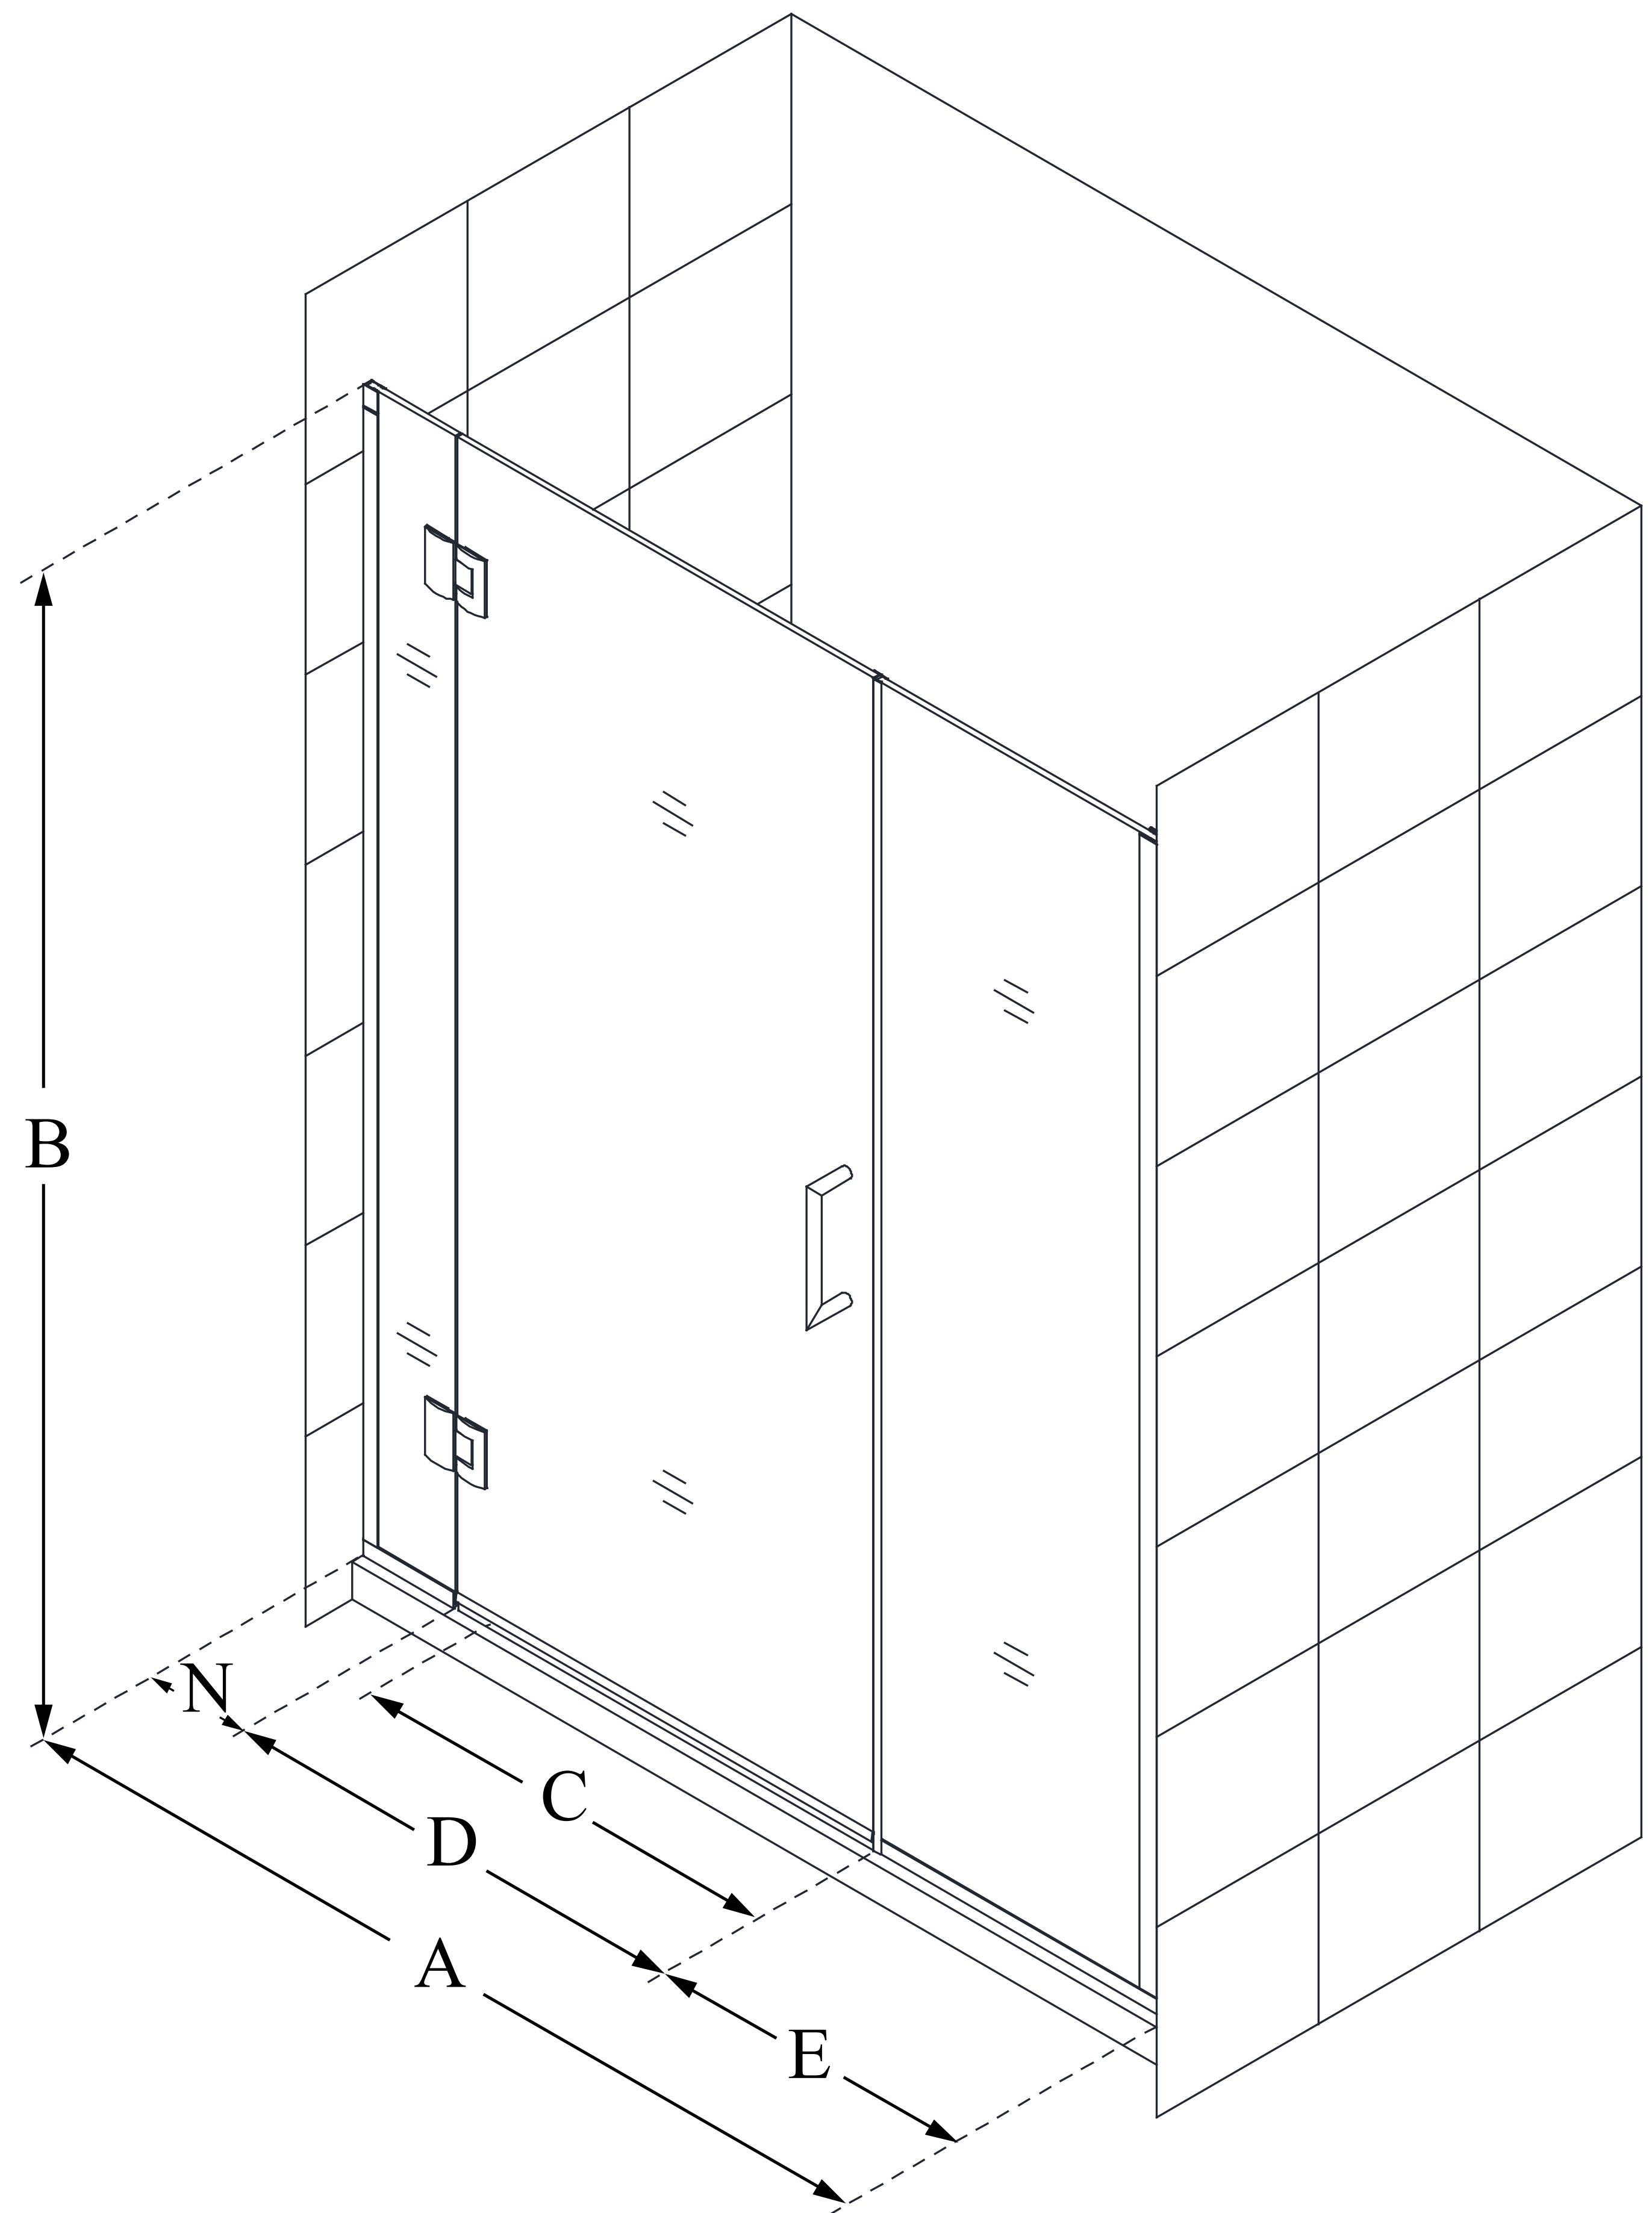

## UNIDOOR-X

DreamLine Unidoor-X 57-57 1/2  
in. W x 72 in. H Frameless Hinged  
Shower Door, Clear Glass

**SWING DOOR**

### CONFIGURATION DIMENSIONS:

**A: 57 - 57 1/2 in.**

MODEL WIDTH

**B: 72 in.**

MODEL HEIGHT

**C: 28 in.**

ACCESS WIDTH

**D: 29 in.**

DOOR WIDTH

**E: 22 in.**

INLINE PANEL WIDTH

**N: 6 in.**

HINGE PANEL WIDTH

DreamLine reserves the right to update or modify the hardware or materials pictured without prior notice for the purpose of product improvement and customer satisfaction.