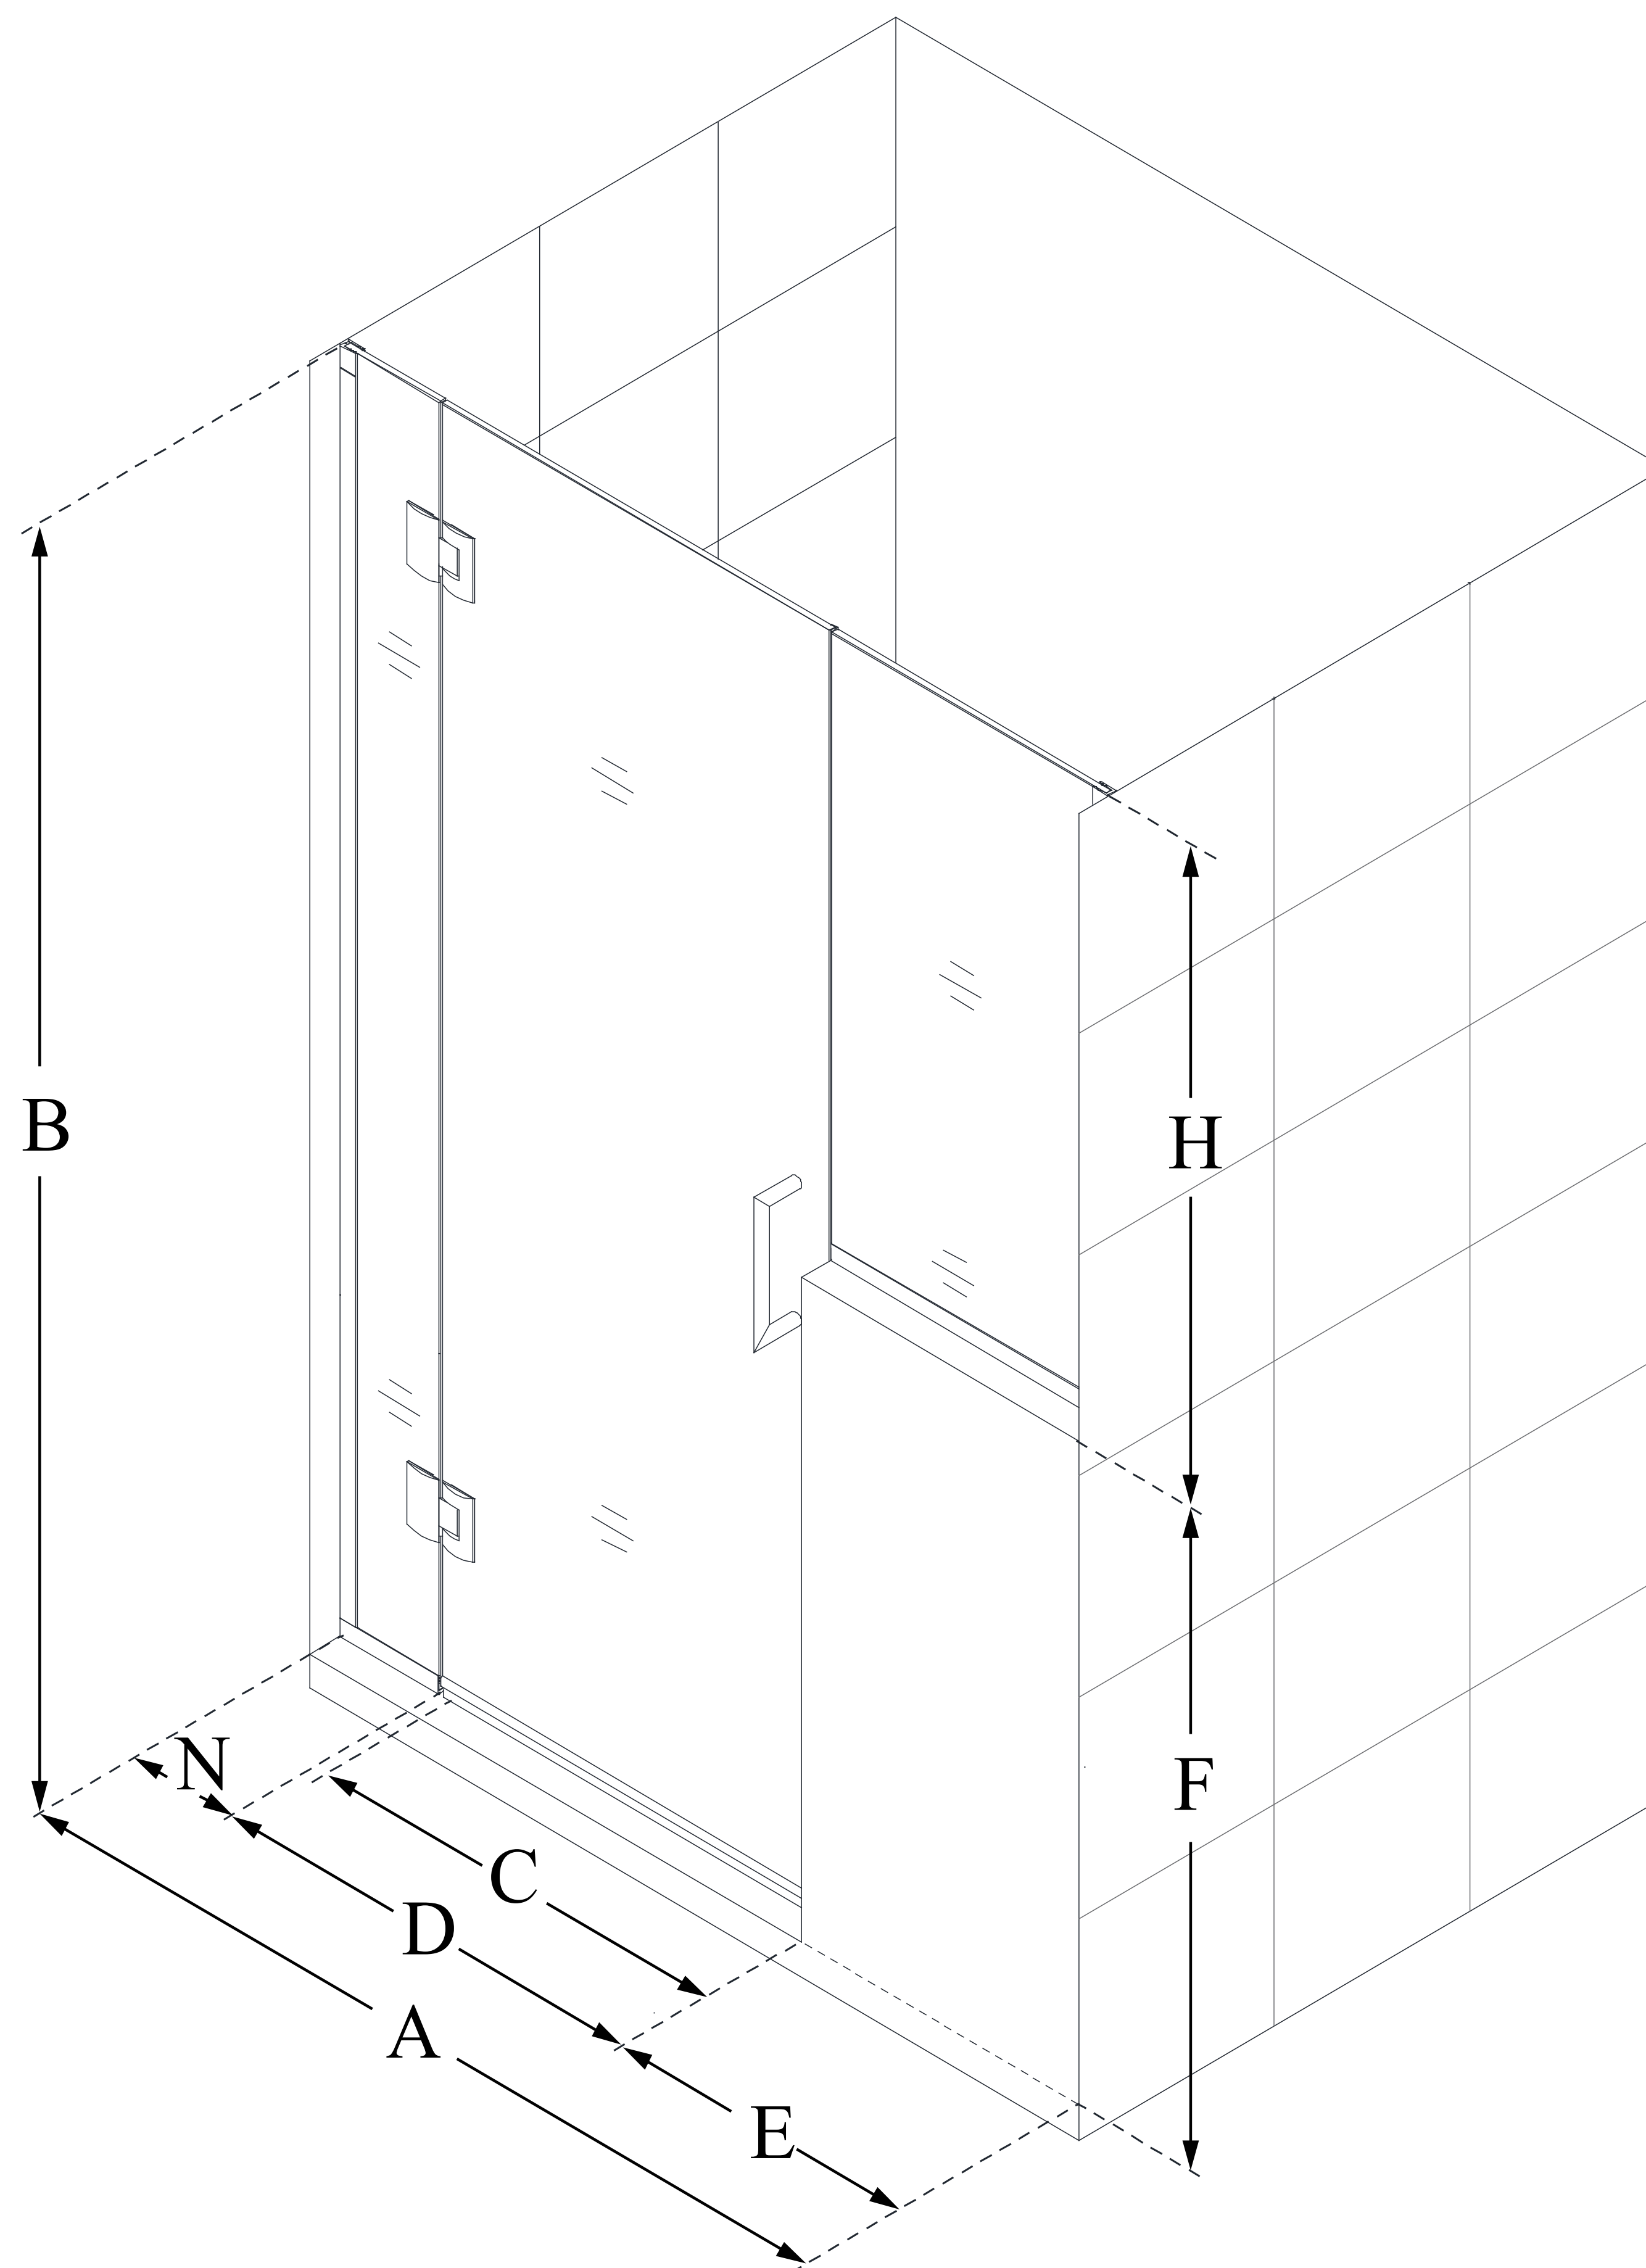

D1262434

UNIDOOR-X

DreamLine Unidoor-X 56-56 1/2 in. W x 72 in. H Frameless Hinged Shower Door, Clear Glass

SWING DOOR

**CONFIGURATION
DIMENSIONS:**

A: 56 - 56 1/2 in.

MODEL WIDTH

B: 72 in.

MODEL HEIGHT

C: 25 in.

ACCESS WIDTH

D: 26 in.

DOOR WIDTH

E: 24 in.

INLINE PANEL WIDTH

F: 38 in.

BUTTRESS WALL HEIGHT

H: 34 in.

BUTTRESS GLASS HEIGHT

N: 6 in.

HINGE PANEL WIDTH

DreamLine reserves the right to update or modify the hardware or materials pictured without prior notice for the purpose of product improvement and customer satisfaction.