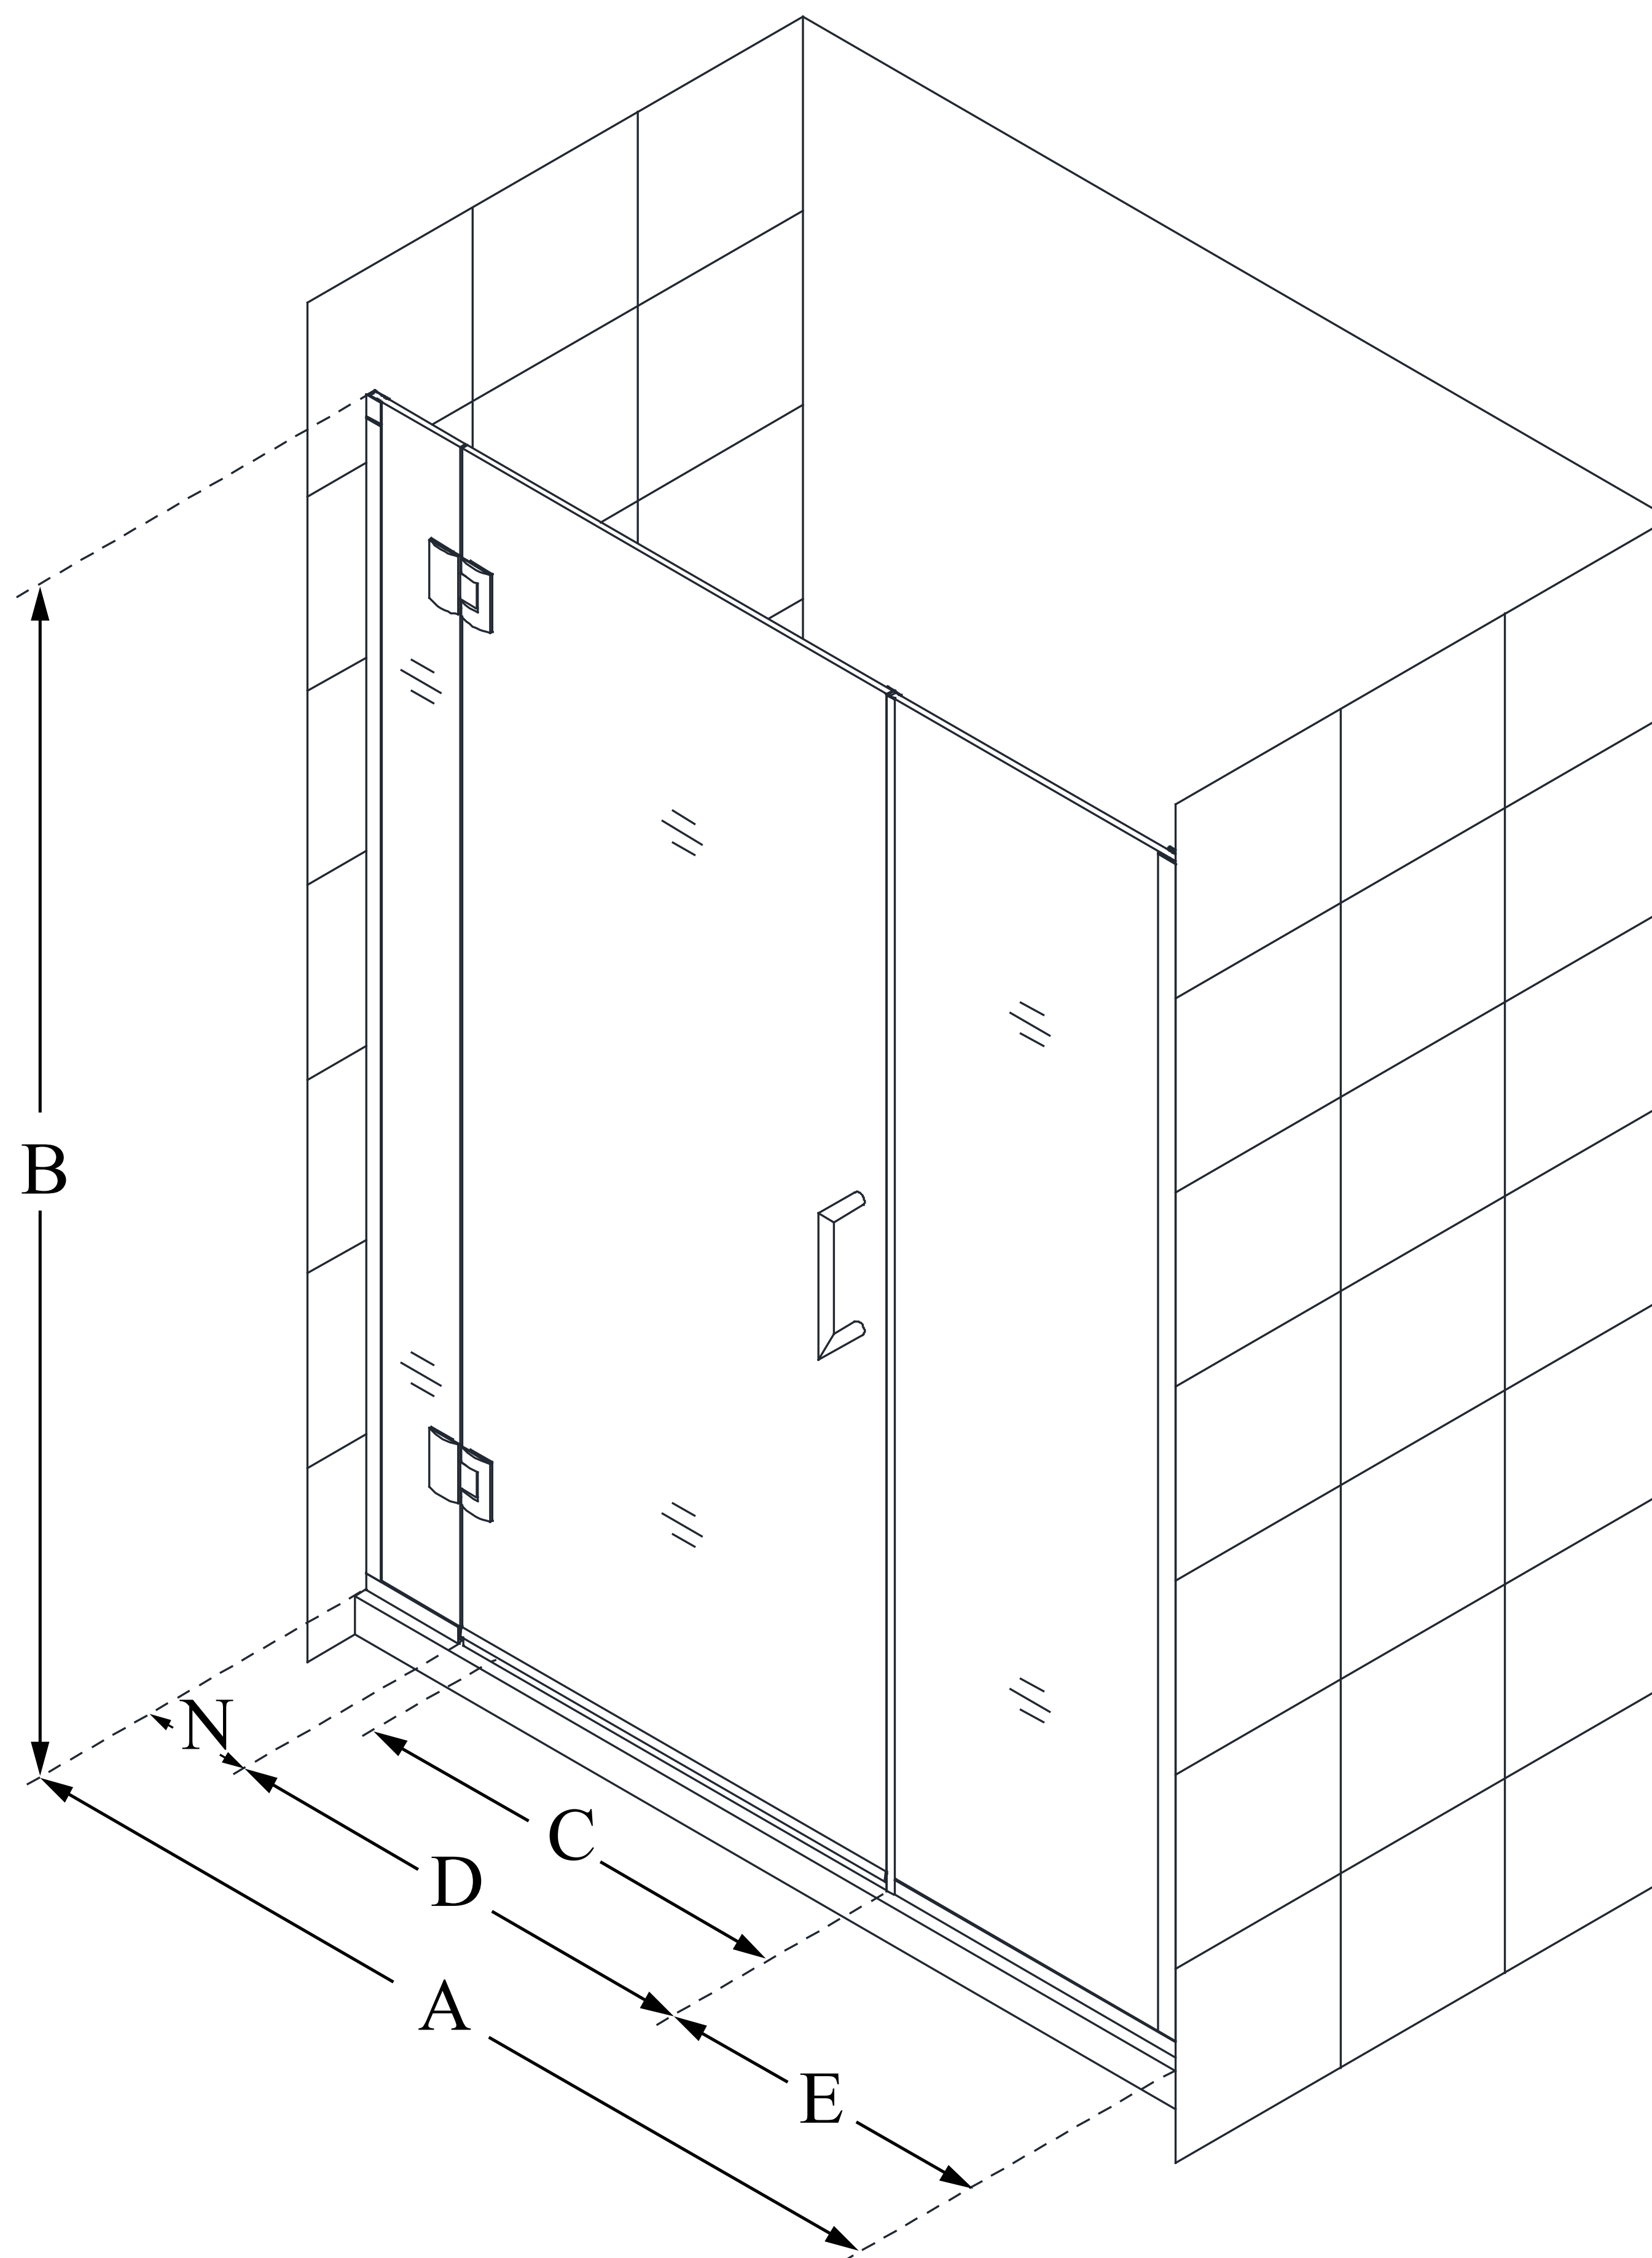

D1290672

UNIDOOR-X

DreamLine Unidoor-X 41-41 1/2
in. W x 72 in. H Frameless Hinged
Shower Door, Clear Glass

SWING DOOR

CONFIGURATION DIMENSIONS:

A: 41 - 41 1/2 in.

MODEL WIDTH

B: 72 in.

MODEL HEIGHT

C: 28 in.

ACCESS WIDTH

D: 29 in.

DOOR WIDTH

E: 6 in.

INLINE PANEL WIDTH

N: 6 in.

HINGE PANEL WIDTH

DreamLine reserves the right to update or modify the hardware or materials pictured without prior notice for the purpose of product improvement and customer satisfaction.