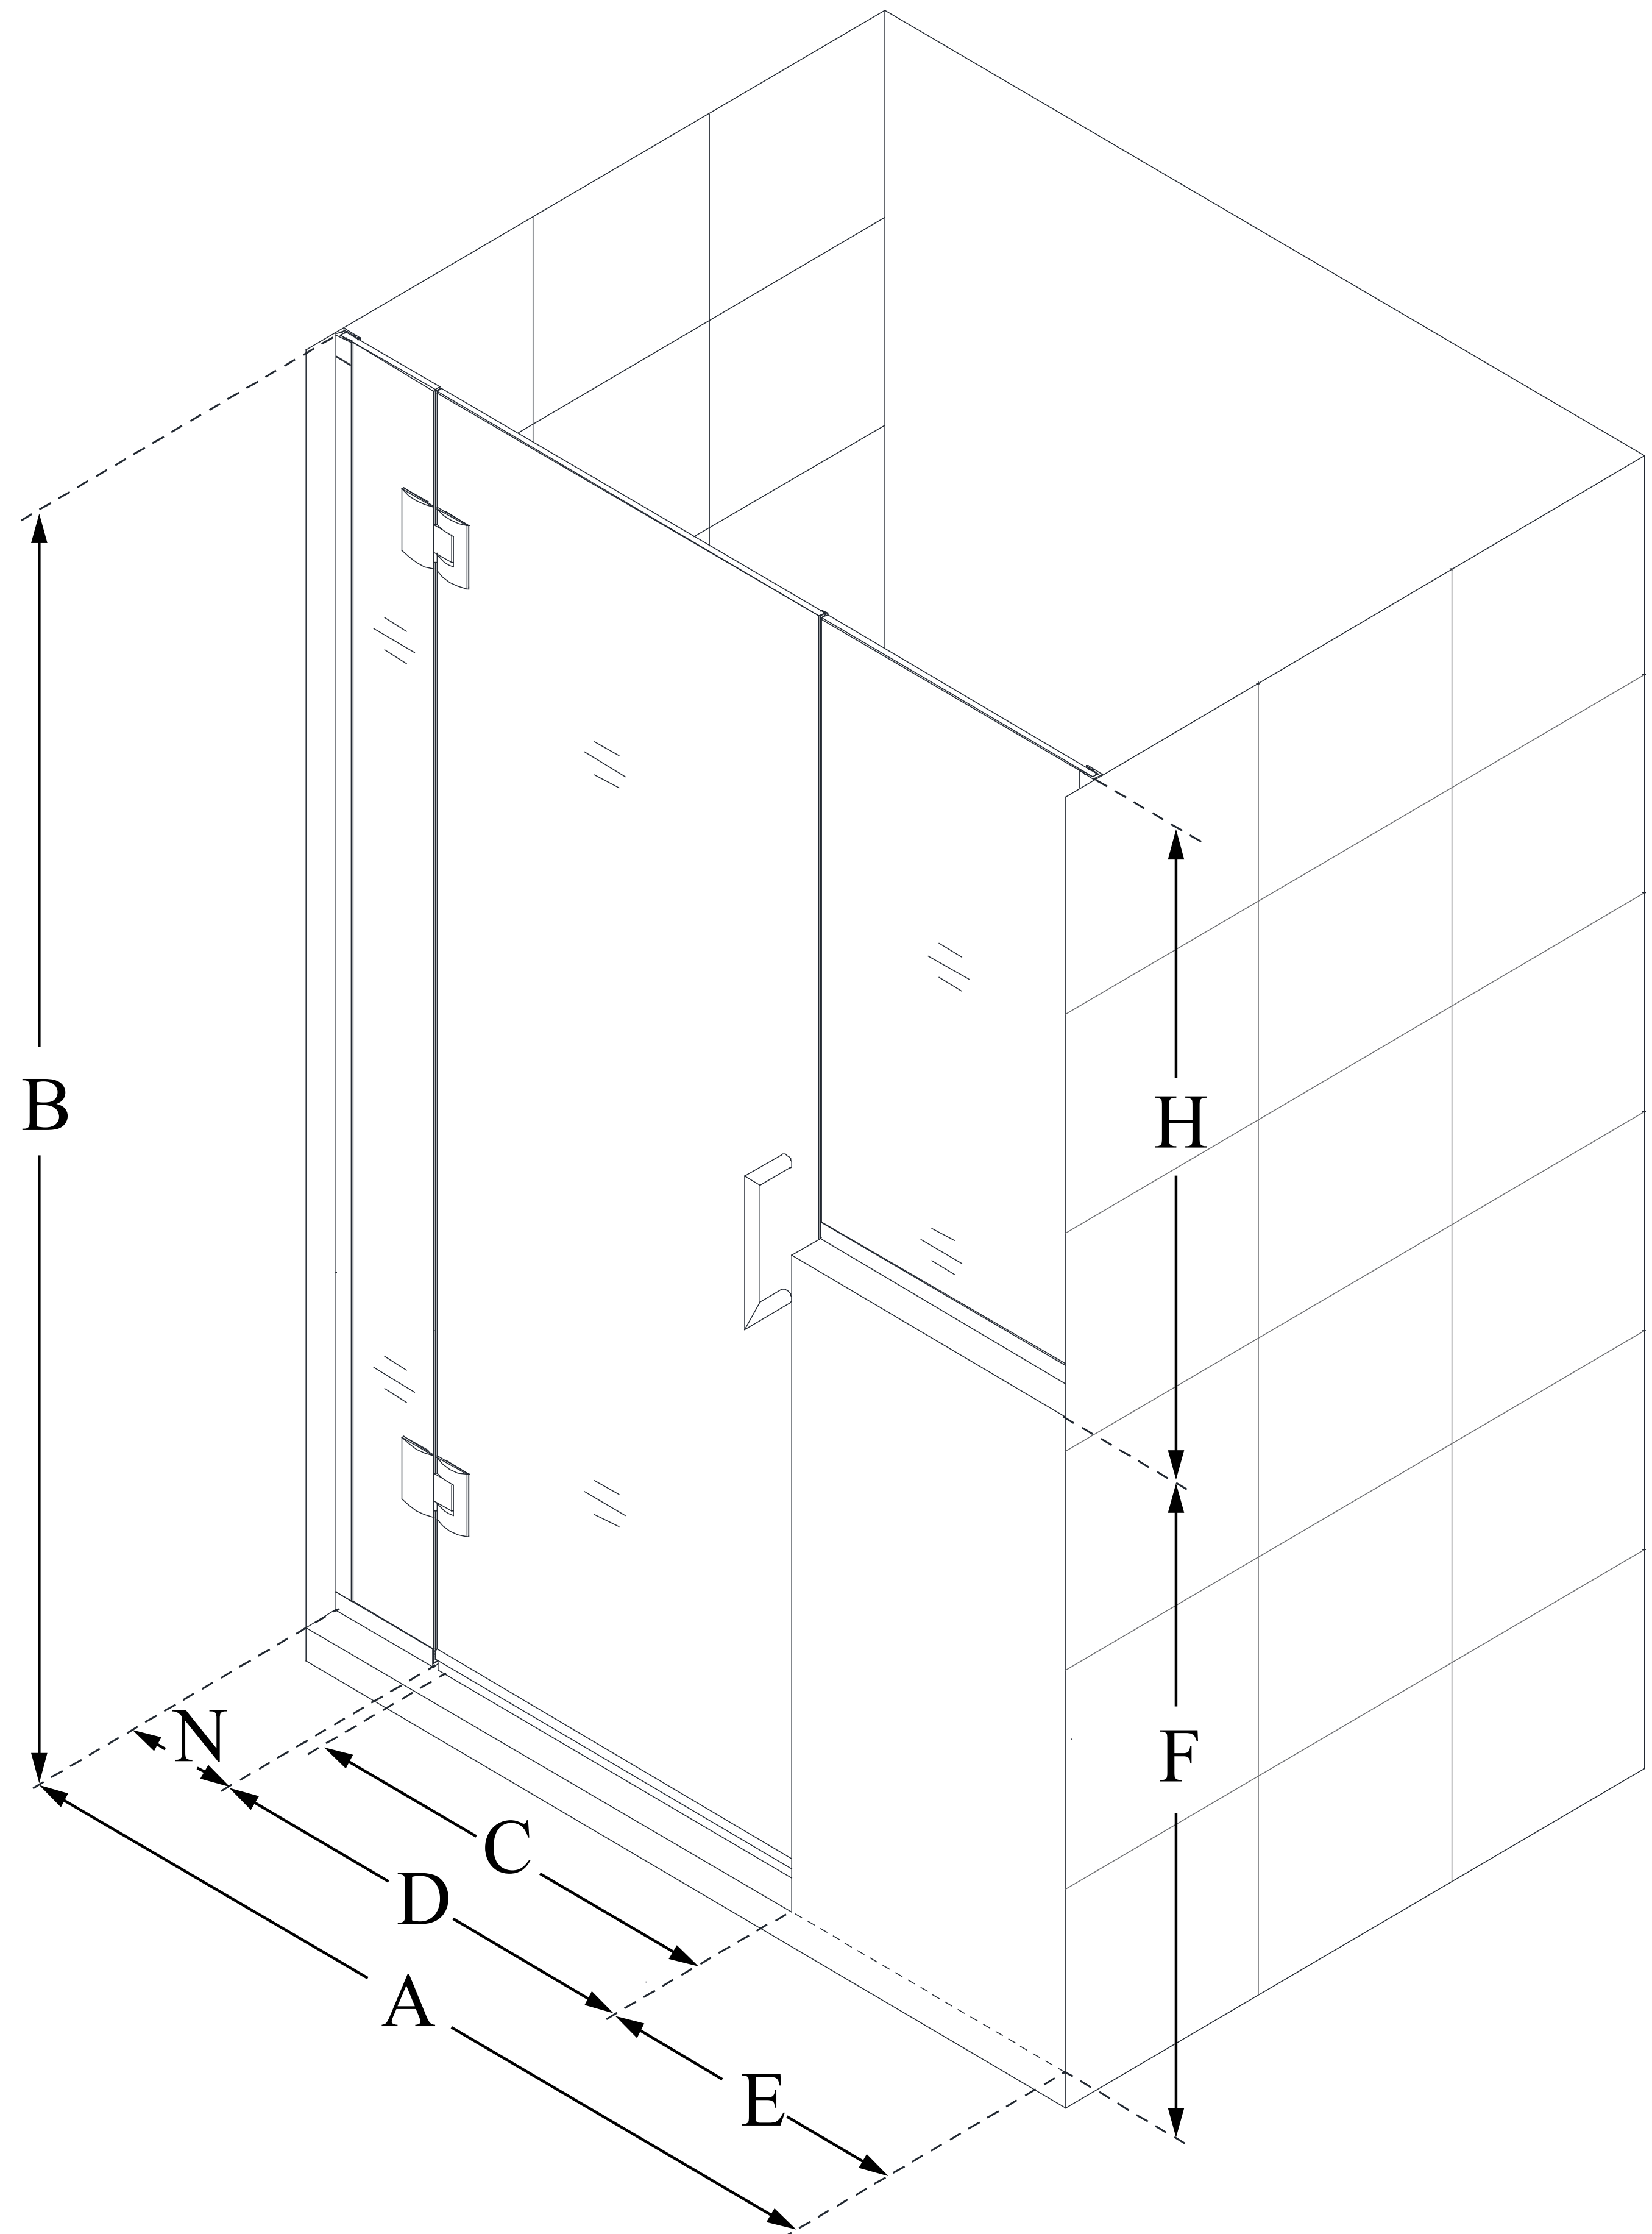

D1253034

UNIDOOR-X

DreamLine Unidoor-X 61-61 1/2
in. W x 72 in. H Frameless Hinged
Shower Door, Clear Glass

SWING DOOR

**CONFIGURATION
DIMENSIONS:**

A: 61 - 61 1/2 in.

MODEL WIDTH

B: 72 in.

MODEL HEIGHT

C: 24 in.

ACCESS WIDTH

D: 25 in.

DOOR WIDTH

E: 30 in.

INLINE PANEL WIDTH

F: 38 in.

BUTTRESS WALL HEIGHT

H: 34 in.

BUTTRESS GLASS HEIGHT

N: 6 in.

HINGE PANEL WIDTH

DreamLine reserves the right to update or modify the hardware or materials pictured without prior notice for the purpose of product improvement and customer satisfaction.