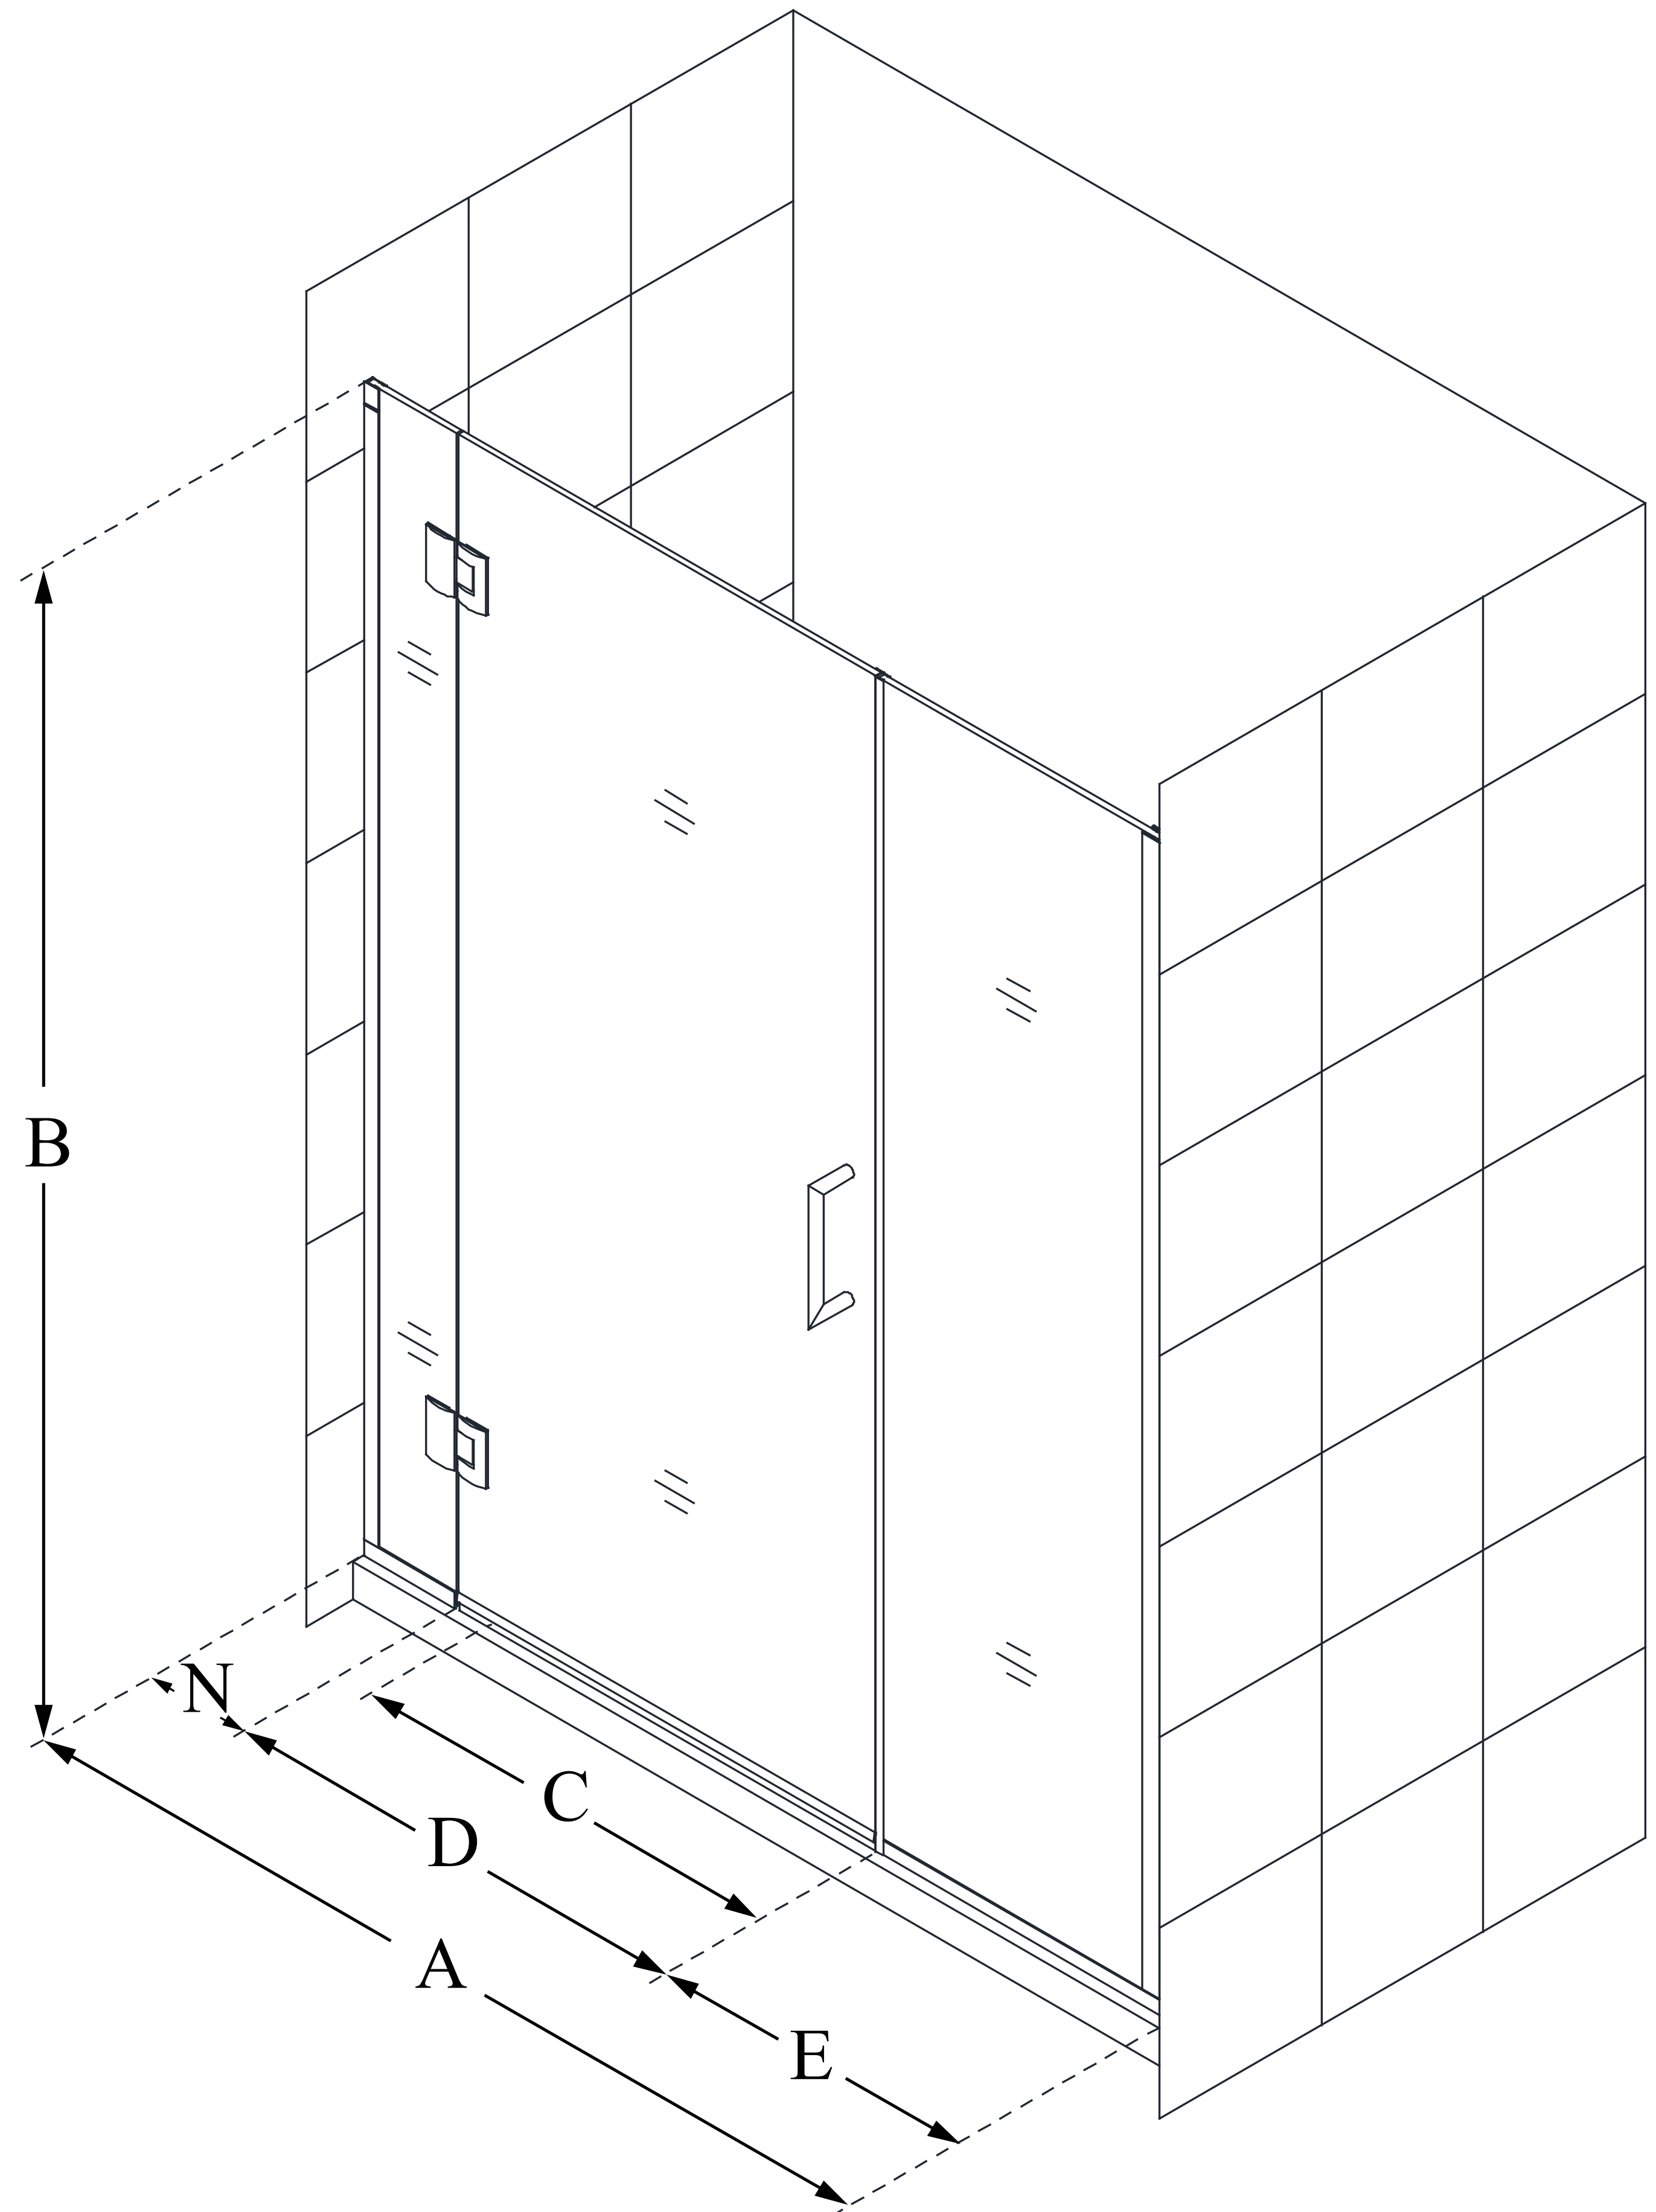

D12906572

UNIDOOR-X

DreamLine Unidoor-X 41 1/2-42
in. W x 72 in. H Frameless Hinged
Shower Door, Clear Glass

SWING DOOR

CONFIGURATION DIMENSIONS:

A: 41 1/2 - 42 in.

MODEL WIDTH

B: 72 in.

MODEL HEIGHT

C: 28 in.

ACCESS WIDTH

D: 29 in.

DOOR WIDTH

E: 6 1/2 in.

INLINE PANEL WIDTH

N: 6 in.

HINGE PANEL WIDTH

DreamLine reserves the right to update or modify the hardware or materials pictured without prior notice for the purpose of product improvement and customer satisfaction.