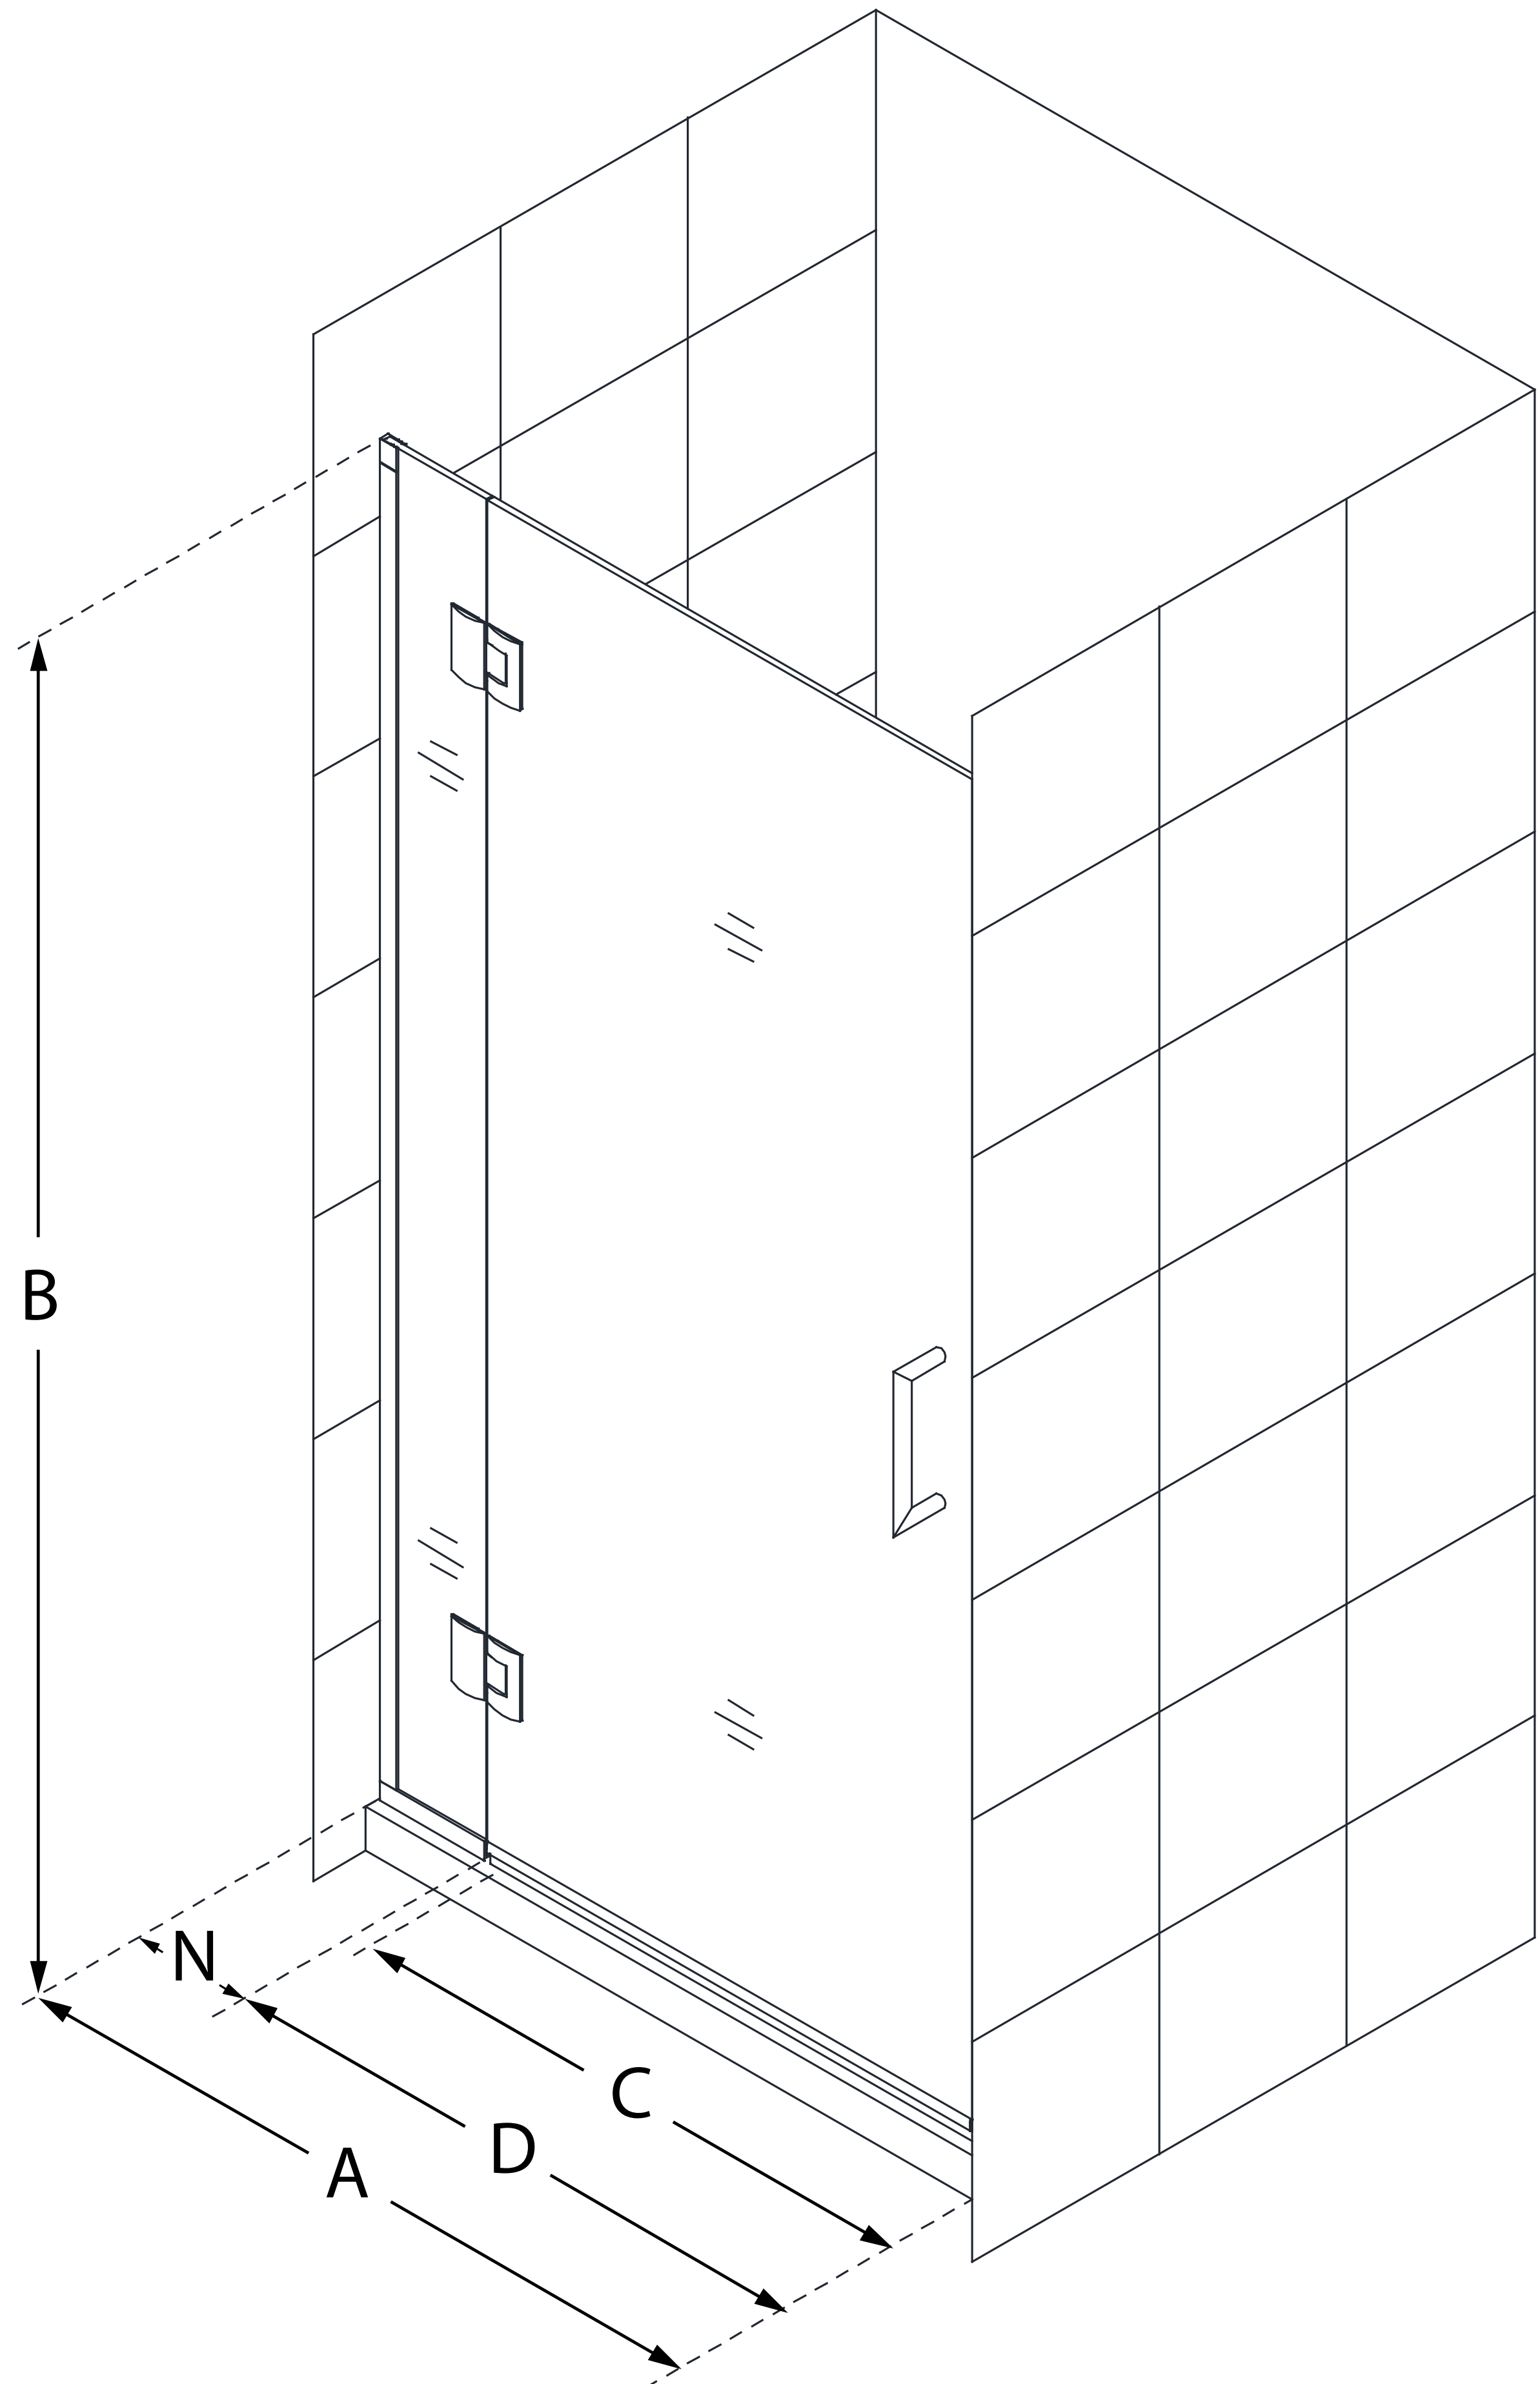

D12372

UNIDOOR-X

DreamLine Unidoor-X 29 in. W x
72 in. H Frameless Hinged Shower
Door, Clear Glass

SWING DOOR

CONFIGURATION DIMENSIONS:

A: 29 in.

MODEL WIDTH

B: 72 in.

MODEL HEIGHT

C: 22 in.

ACCESS WIDTH

D: 23 in.

DOOR WIDTH

N: 6 in.

HINGE PANEL WIDTH

DreamLine reserves the right to update or modify the hardware or materials pictured without prior notice for the purpose of product improvement and customer satisfaction.