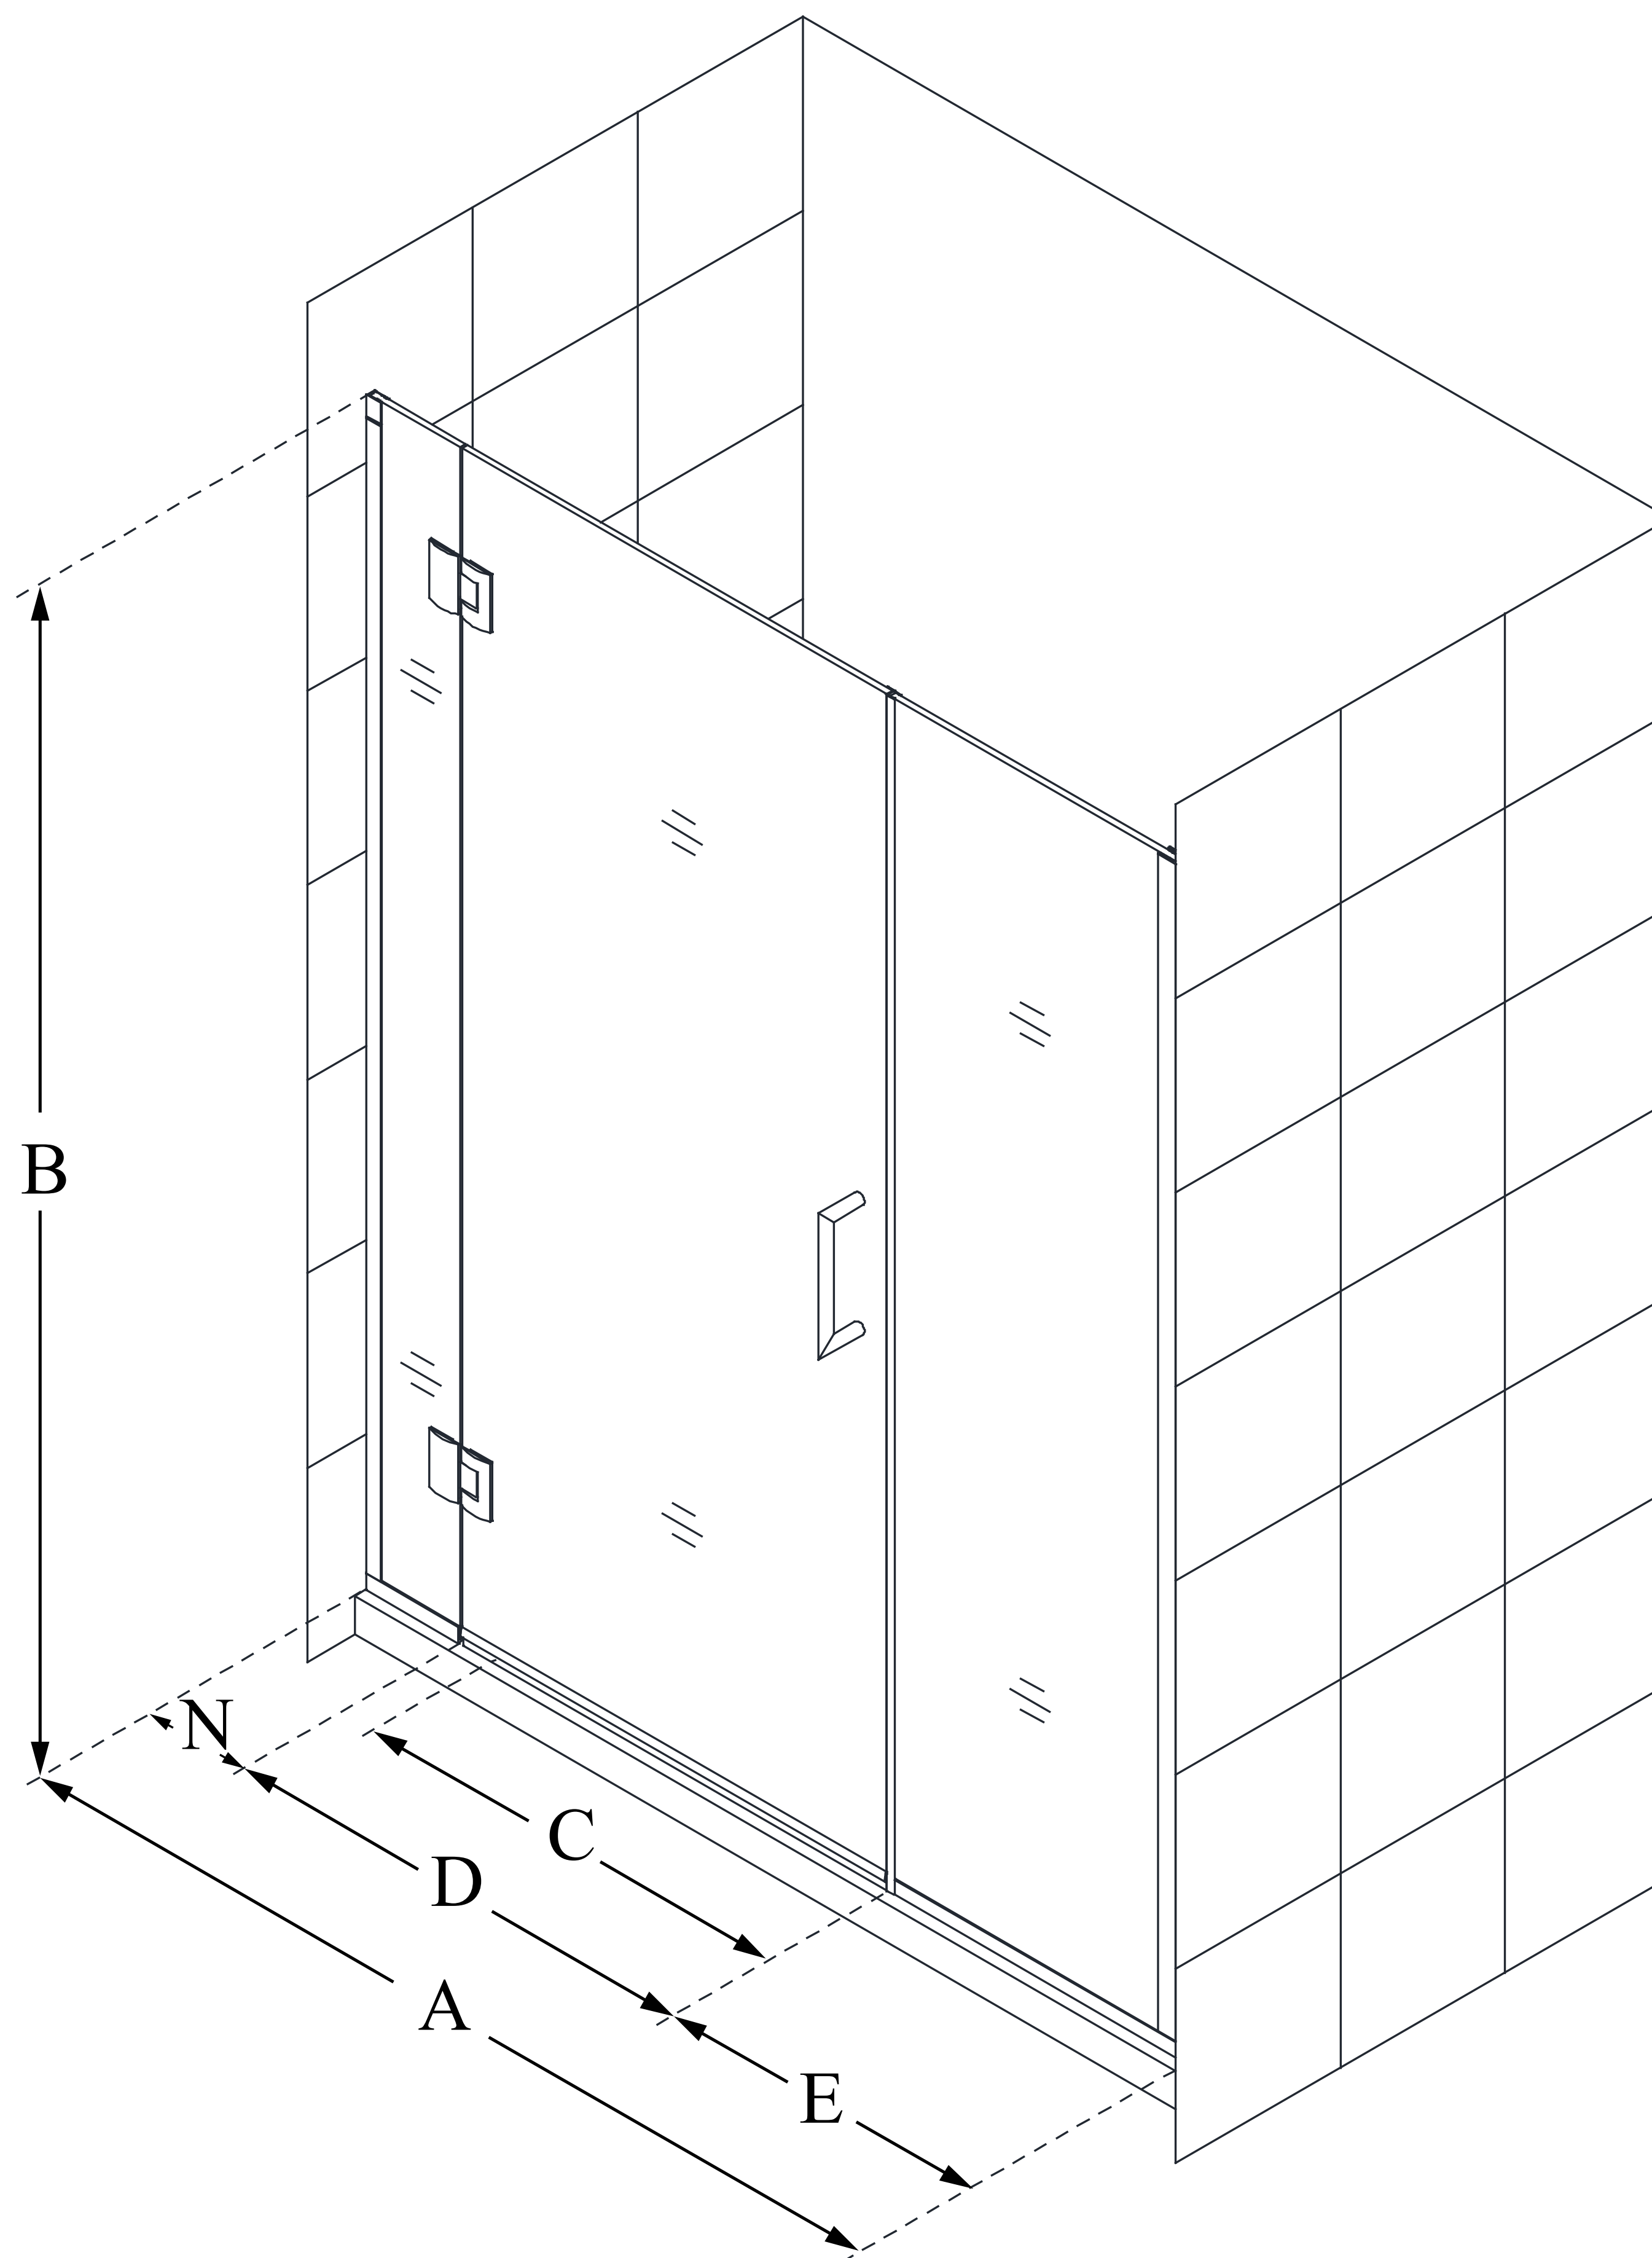

## UNIDOOR-X

DreamLine Unidoor-X 63-63 1/2  
in. W x 72 in. H Frameless Hinged  
Shower Door, Clear Glass

**SWING DOOR**

### CONFIGURATION DIMENSIONS:

**A: 63 - 63 1/2 in.**

MODEL WIDTH

**B: 72 in.**

MODEL HEIGHT

**C: 26 in.**

ACCESS WIDTH

**D: 27 in.**

DOOR WIDTH

**E: 30 in.**

INLINE PANEL WIDTH

**N: 6 in.**

HINGE PANEL WIDTH

DreamLine reserves the right to update or modify the hardware or materials pictured without prior notice for the purpose of product improvement and customer satisfaction.