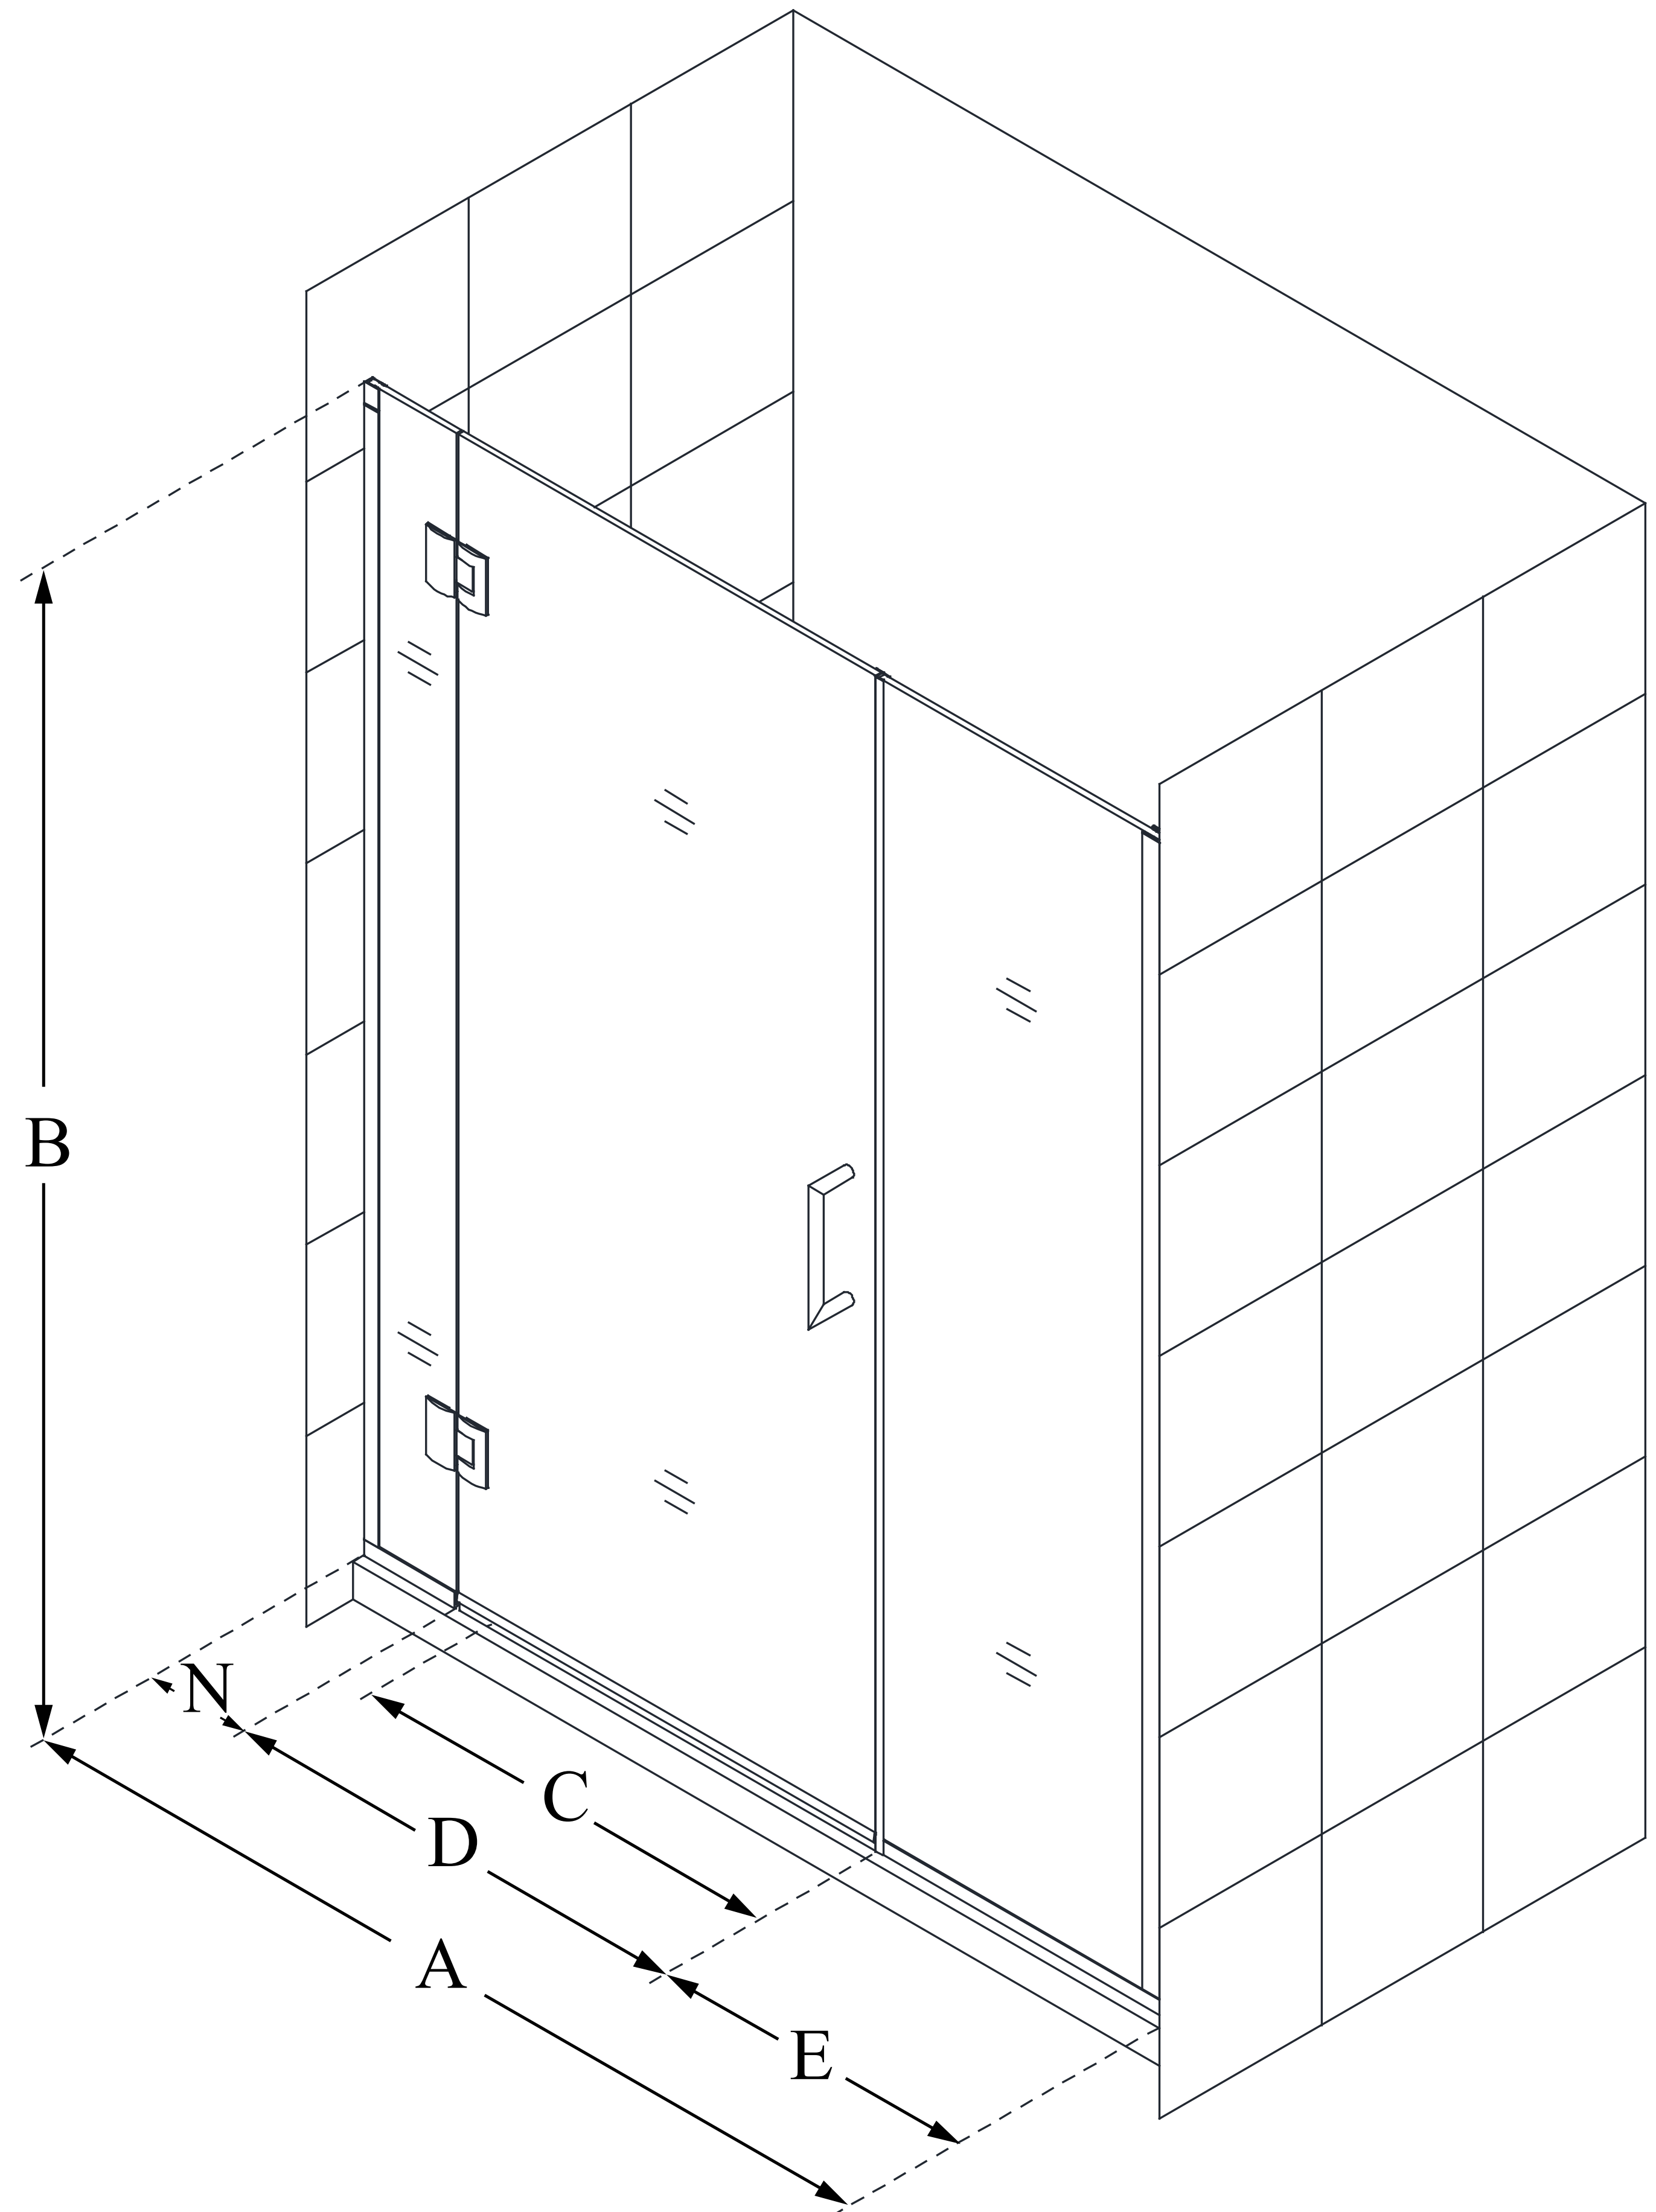

D12606572

UNIDOOR-X

DreamLine Unidoor-X 38 1/2-39
in. W x 72 in. H Frameless Hinged
Shower Door, Clear Glass

SWING DOOR

CONFIGURATION DIMENSIONS:

A: 38 1/2 - 39 in.

MODEL WIDTH

B: 72 in.

MODEL HEIGHT

C: 25 in.

ACCESS WIDTH

D: 26 in.

DOOR WIDTH

E: 6 1/2 in.

INLINE PANEL WIDTH

N: 6 in.

HINGE PANEL WIDTH

DreamLine reserves the right to update or modify the hardware or materials pictured without prior notice for the purpose of product improvement and customer satisfaction.