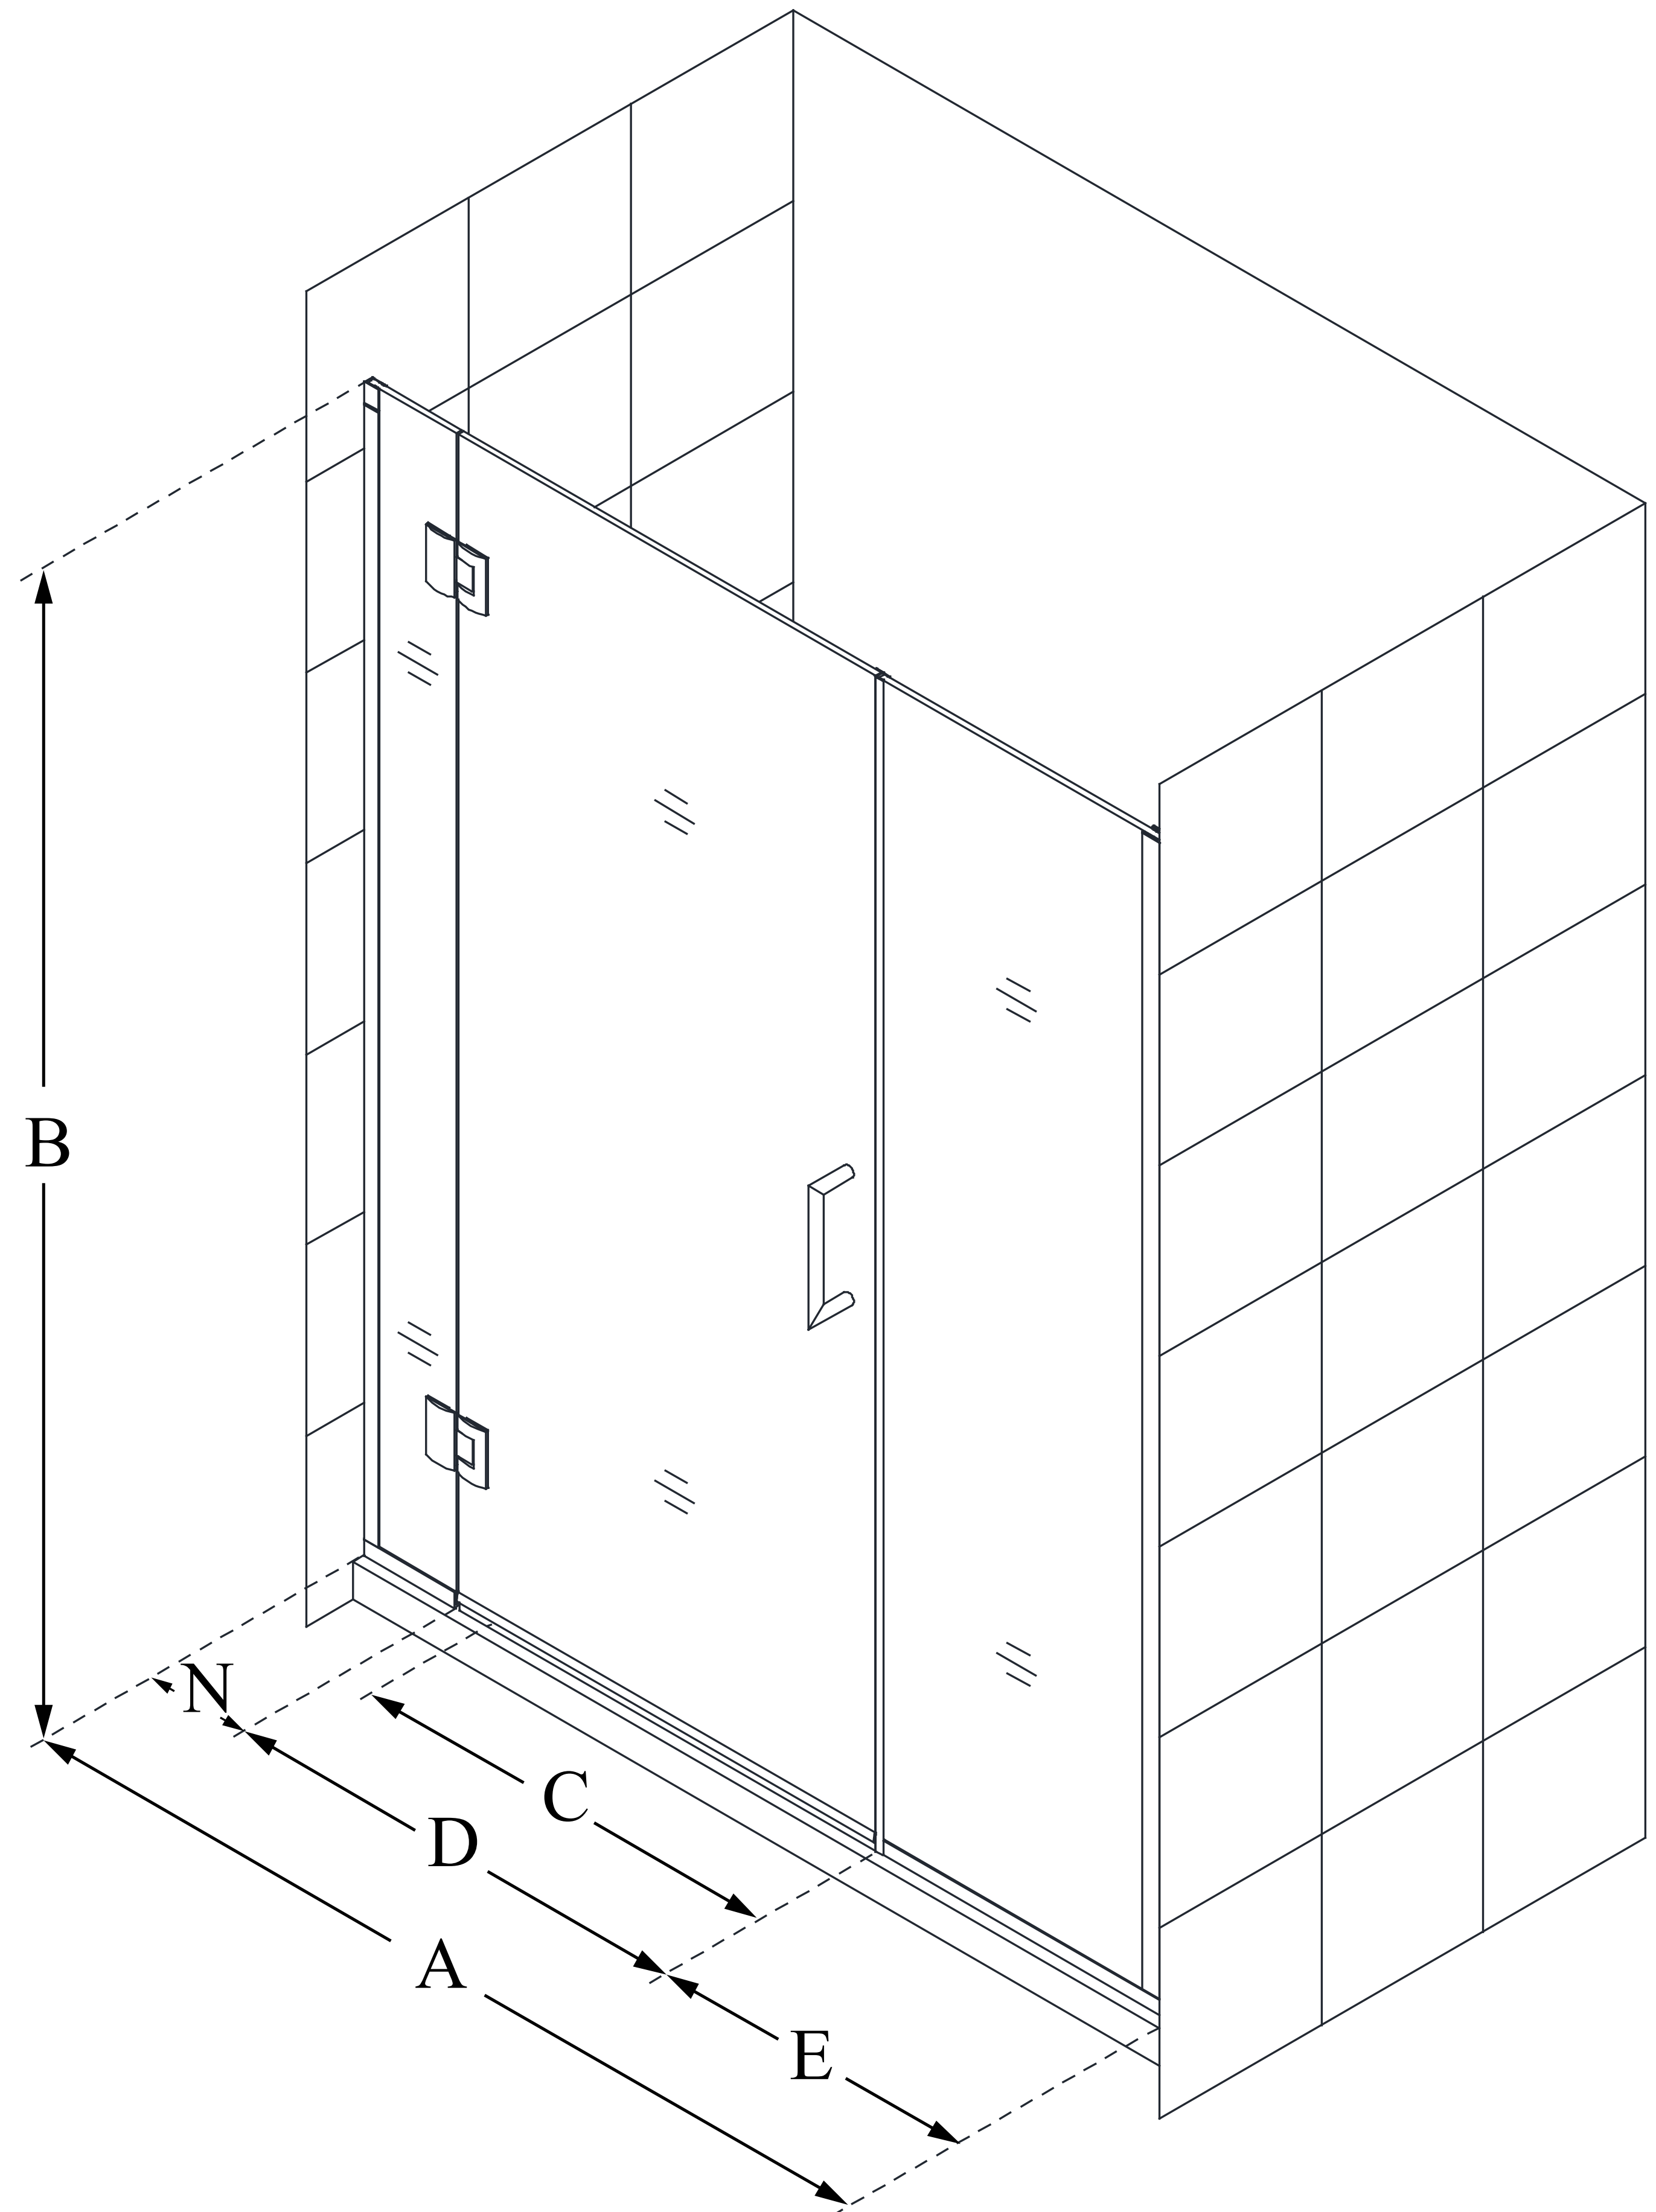

D12530572

UNIDOOR-X

DreamLine Unidoor-X 61 1/2-62
in. W x 72 in. H Frameless Hinged
Shower Door, Clear Glass

SWING DOOR

CONFIGURATION DIMENSIONS:

A: 61 1/2 - 62 in.

MODEL WIDTH

B: 72 in.

MODEL HEIGHT

C: 24 in.

ACCESS WIDTH

D: 25 in.

DOOR WIDTH

E: 30 1/2 in.

INLINE PANEL WIDTH

N: 6 in.

HINGE PANEL WIDTH

DreamLine reserves the right to update or modify the hardware or materials pictured without prior notice for the purpose of product improvement and customer satisfaction.