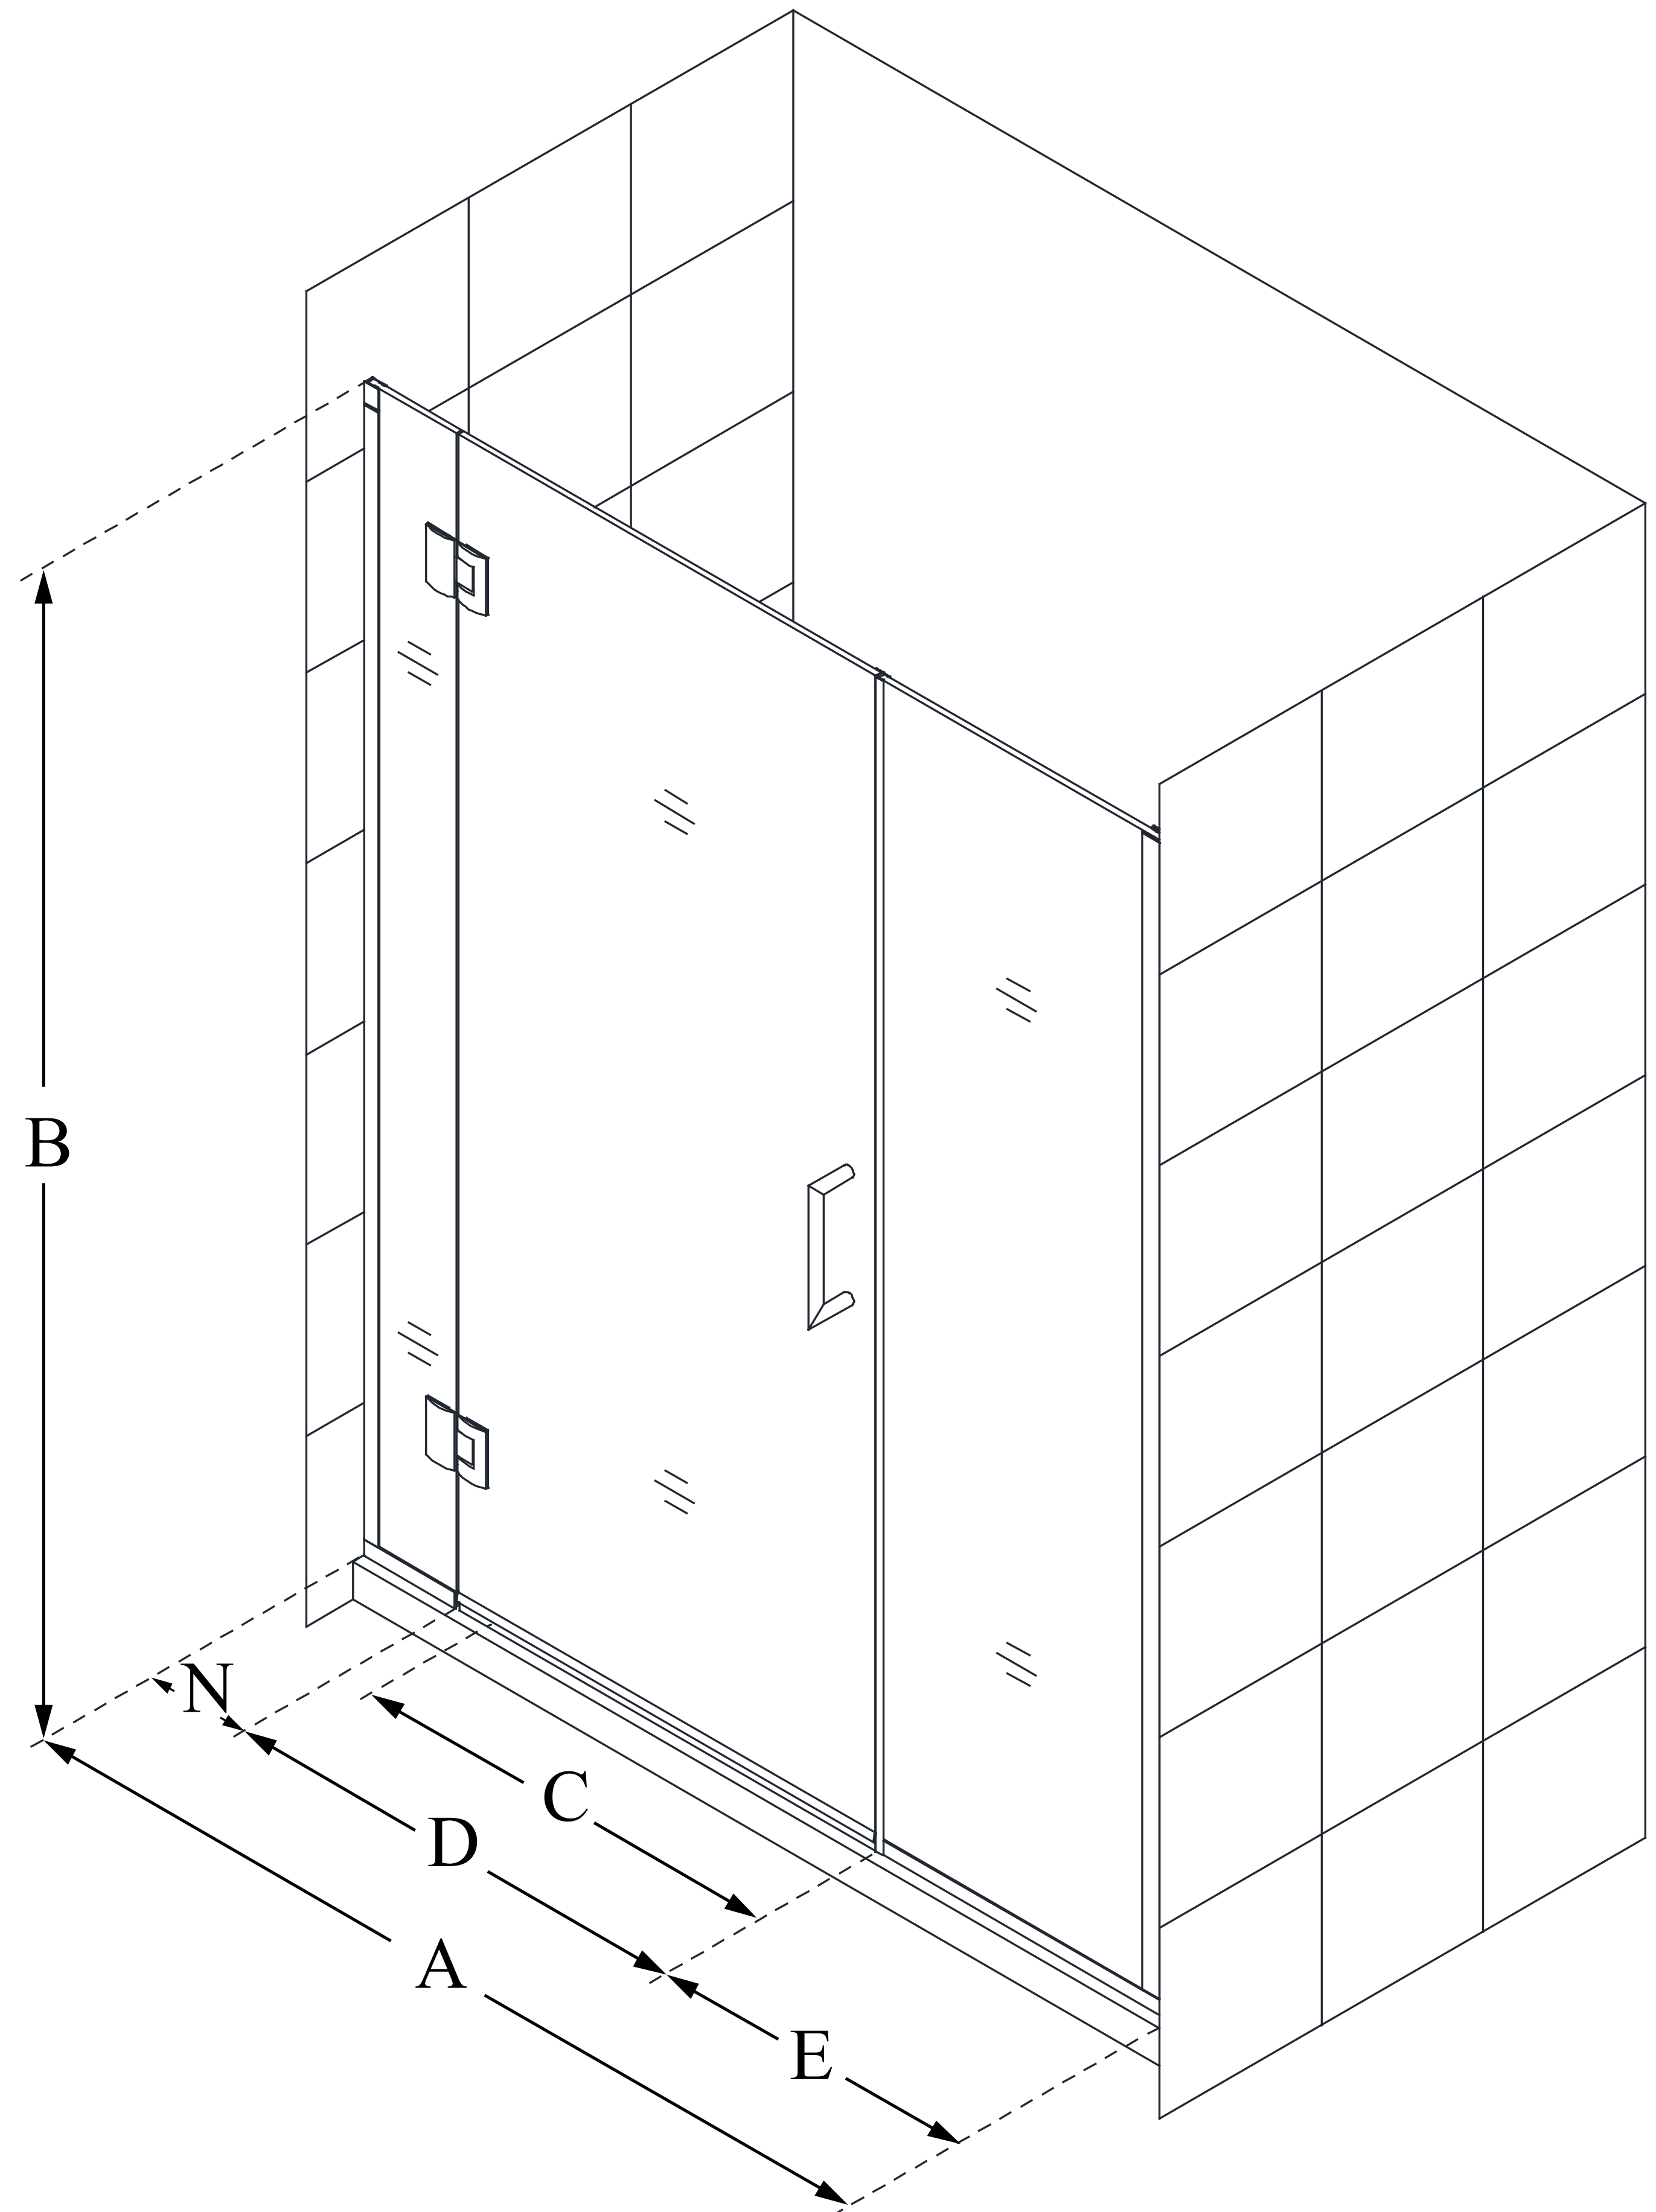

D1253072

UNIDOOR-X

DreamLine Unidoor-X 61-61 1/2
in. W x 72 in. H Frameless Hinged
Shower Door, Clear Glass

SWING DOOR

CONFIGURATION DIMENSIONS:

A: 61 - 61 1/2 in.

MODEL WIDTH

B: 72 in.

MODEL HEIGHT

C: 24 in.

ACCESS WIDTH

D: 25 in.

DOOR WIDTH

E: 30 in.

INLINE PANEL WIDTH

N: 6 in.

HINGE PANEL WIDTH

DreamLine reserves the right to update or modify the hardware or materials pictured without prior notice for the purpose of product improvement and customer satisfaction.