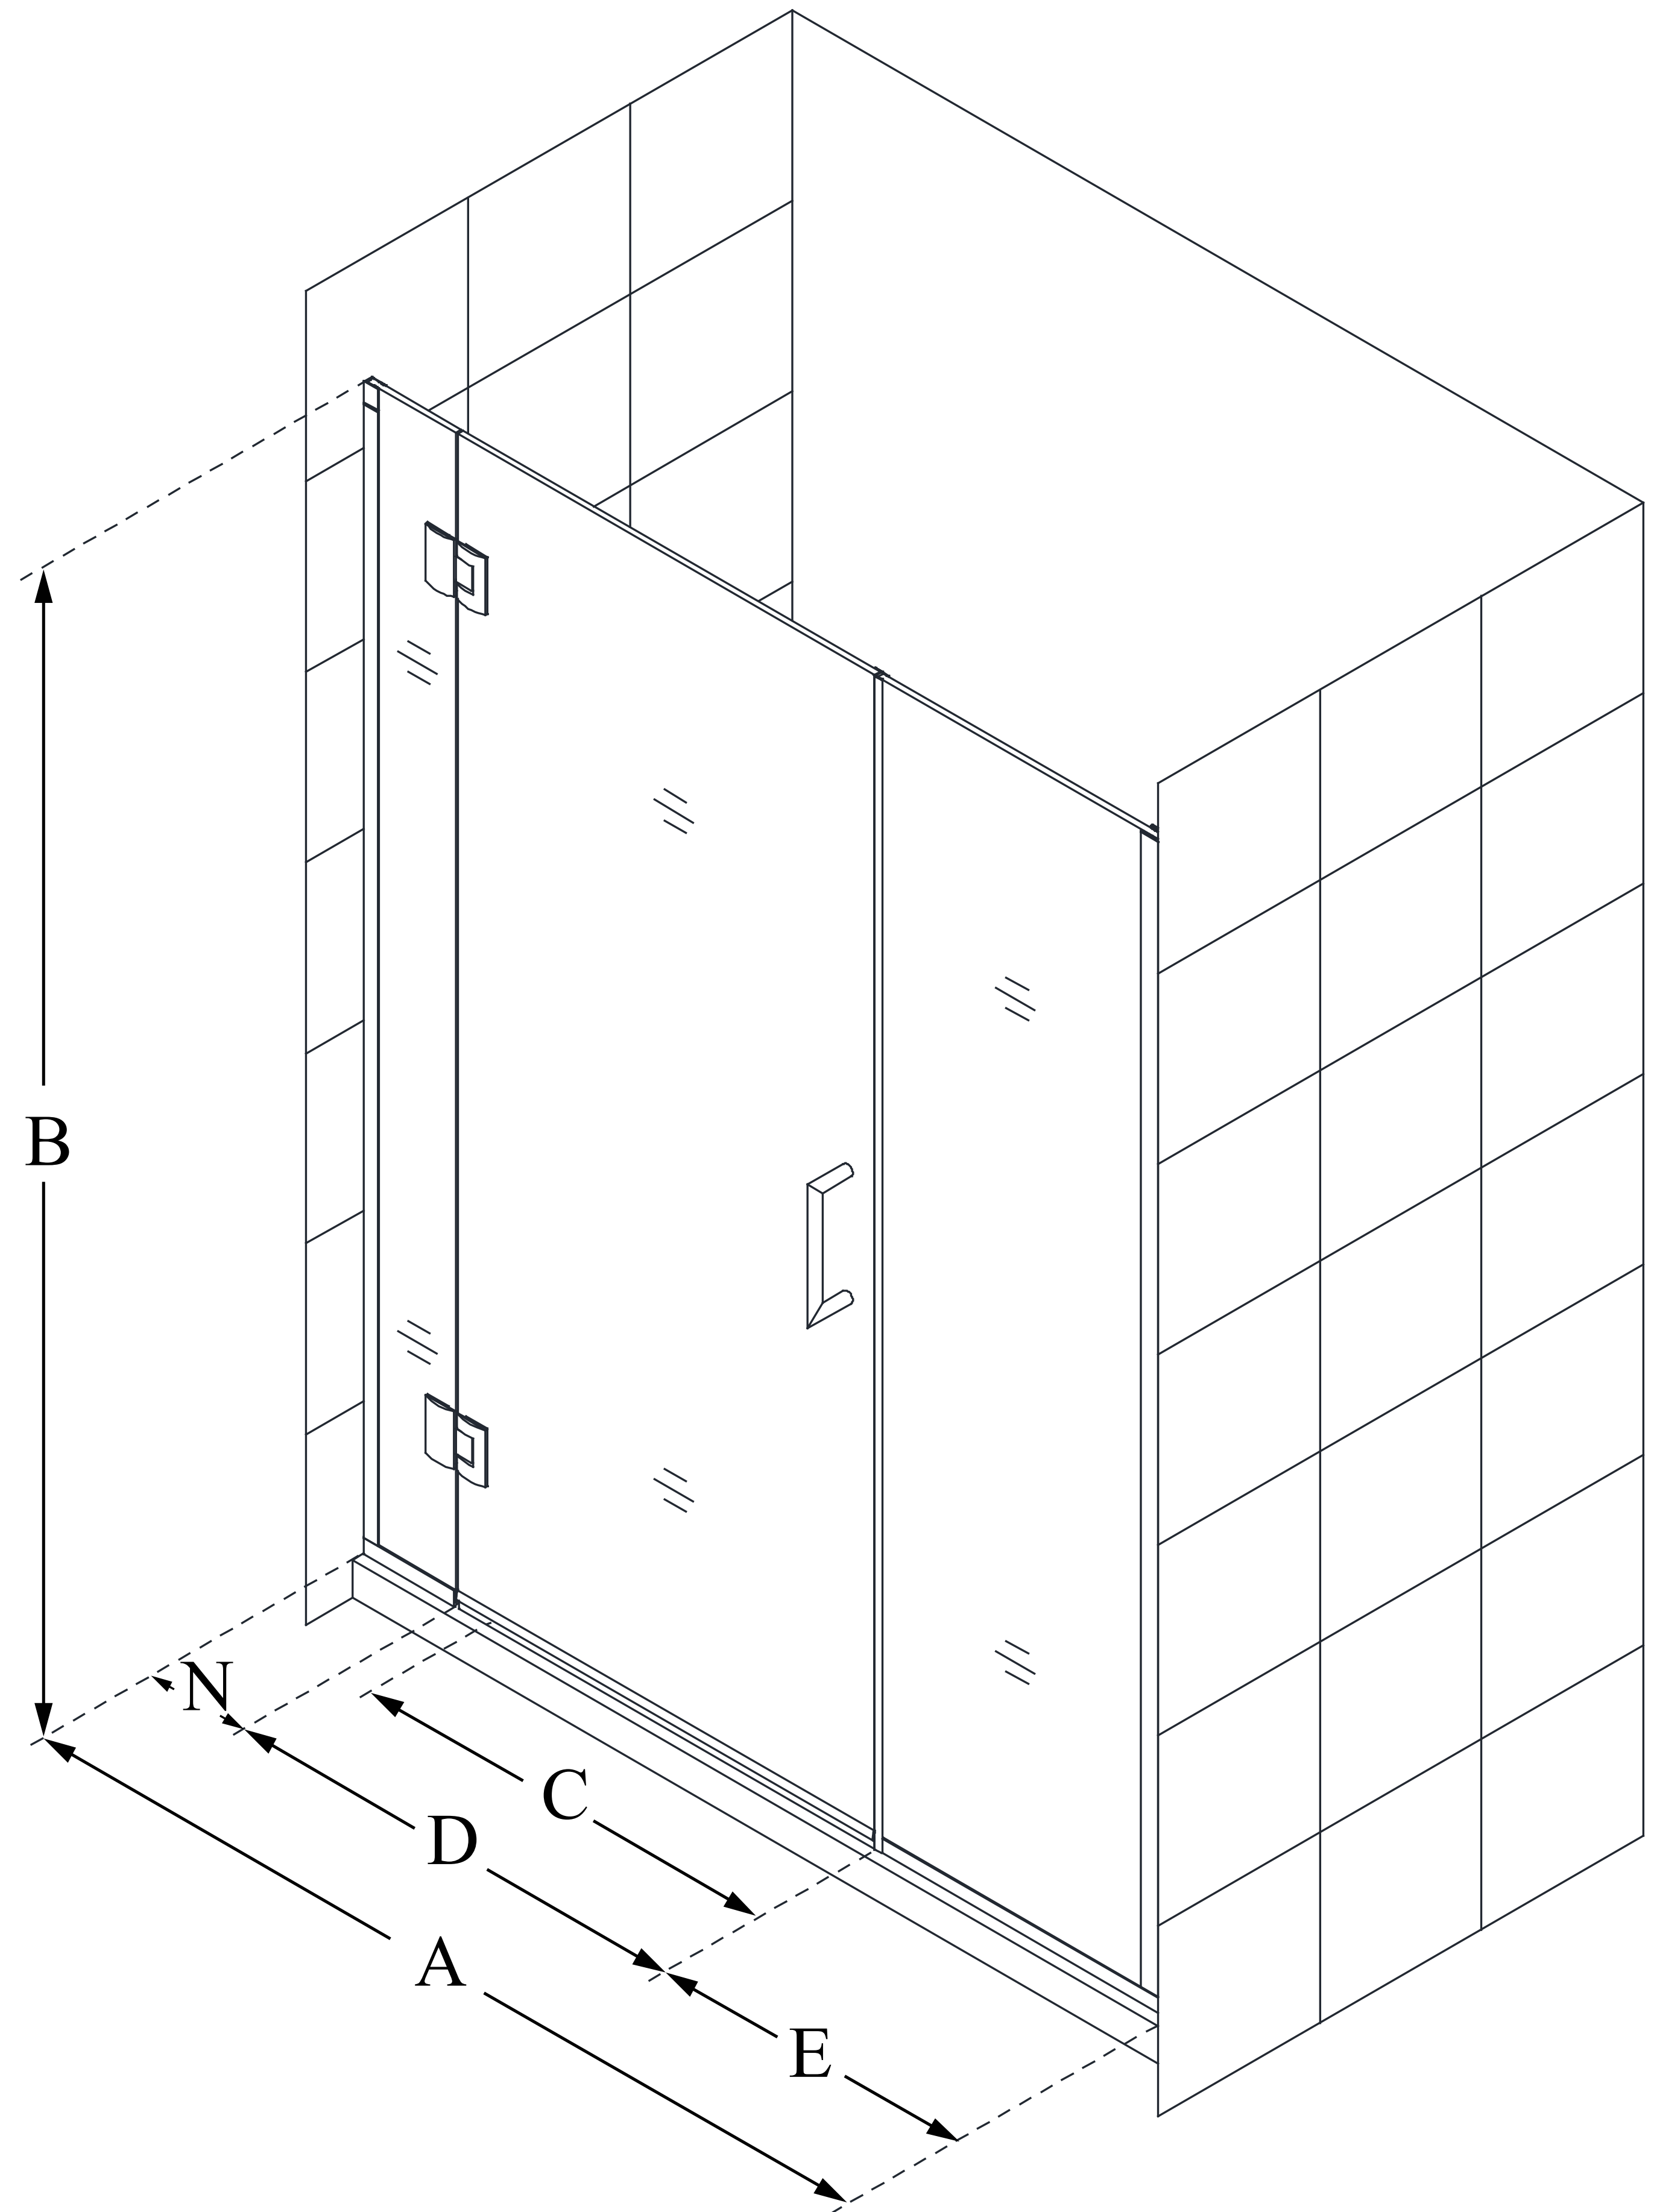

D13022572

UNIDOOR-X

DreamLine Unidoor-X 58 1/2-59 in. W x 72 in. H Frameless Hinged Shower Door, Clear Glass

SWING DOOR

CONFIGURATION DIMENSIONS:

A: 58 1/2 - 59 in.

MODEL WIDTH

B: 72 in.

MODEL HEIGHT

C: 29 in.

ACCESS WIDTH

D: 30 in.

DOOR WIDTH

E: 22 1/2 in.

INLINE PANEL WIDTH

N: 6 in.

HINGE PANEL WIDTH

DreamLine reserves the right to update or modify the hardware or materials pictured without prior notice for the purpose of product improvement and customer satisfaction.