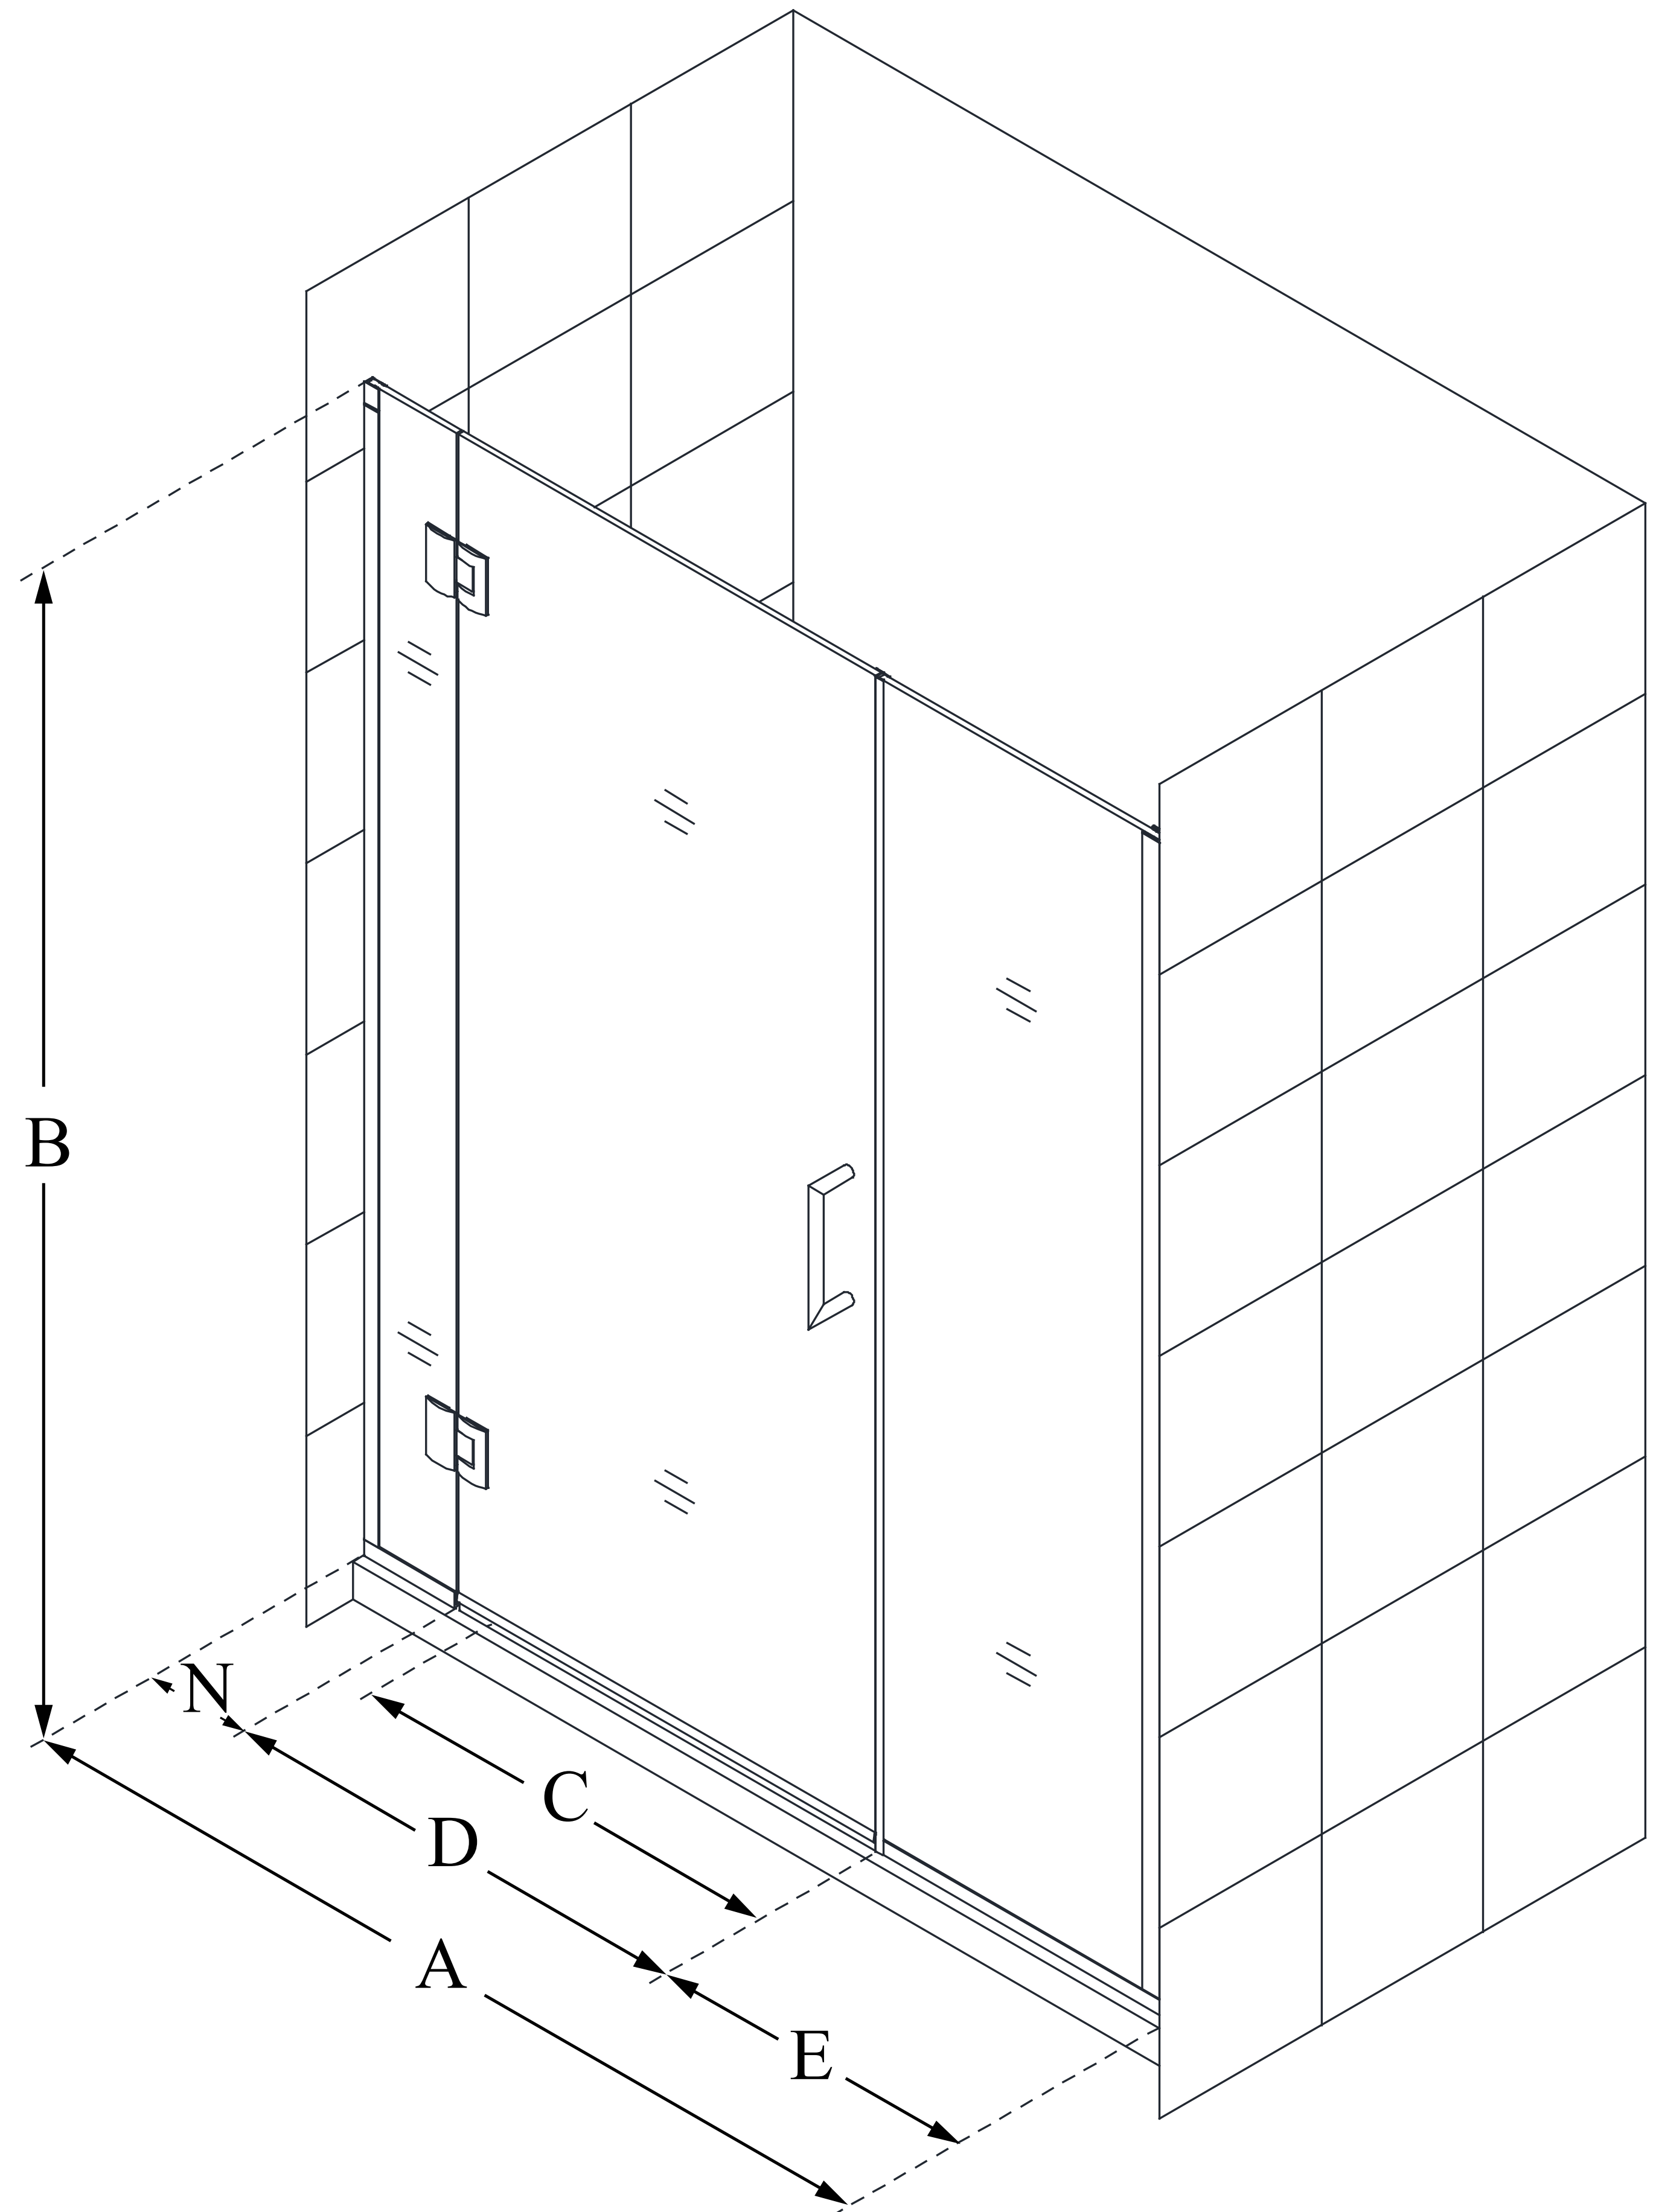

## UNIDOOR-X

DreamLine Unidoor-X 66-66 1/2  
in. W x 72 in. H Frameless Hinged  
Shower Door, Clear Glass

**SWING DOOR**

### CONFIGURATION DIMENSIONS:

**A: 66 - 66 1/2 in.**

MODEL WIDTH

**B: 72 in.**

MODEL HEIGHT

**C: 29 in.**

ACCESS WIDTH

**D: 30 in.**

DOOR WIDTH

**E: 30 in.**

INLINE PANEL WIDTH

**N: 6 in.**

HINGE PANEL WIDTH

DreamLine reserves the right to update or modify the hardware or materials pictured without prior notice for the purpose of product improvement and customer satisfaction.