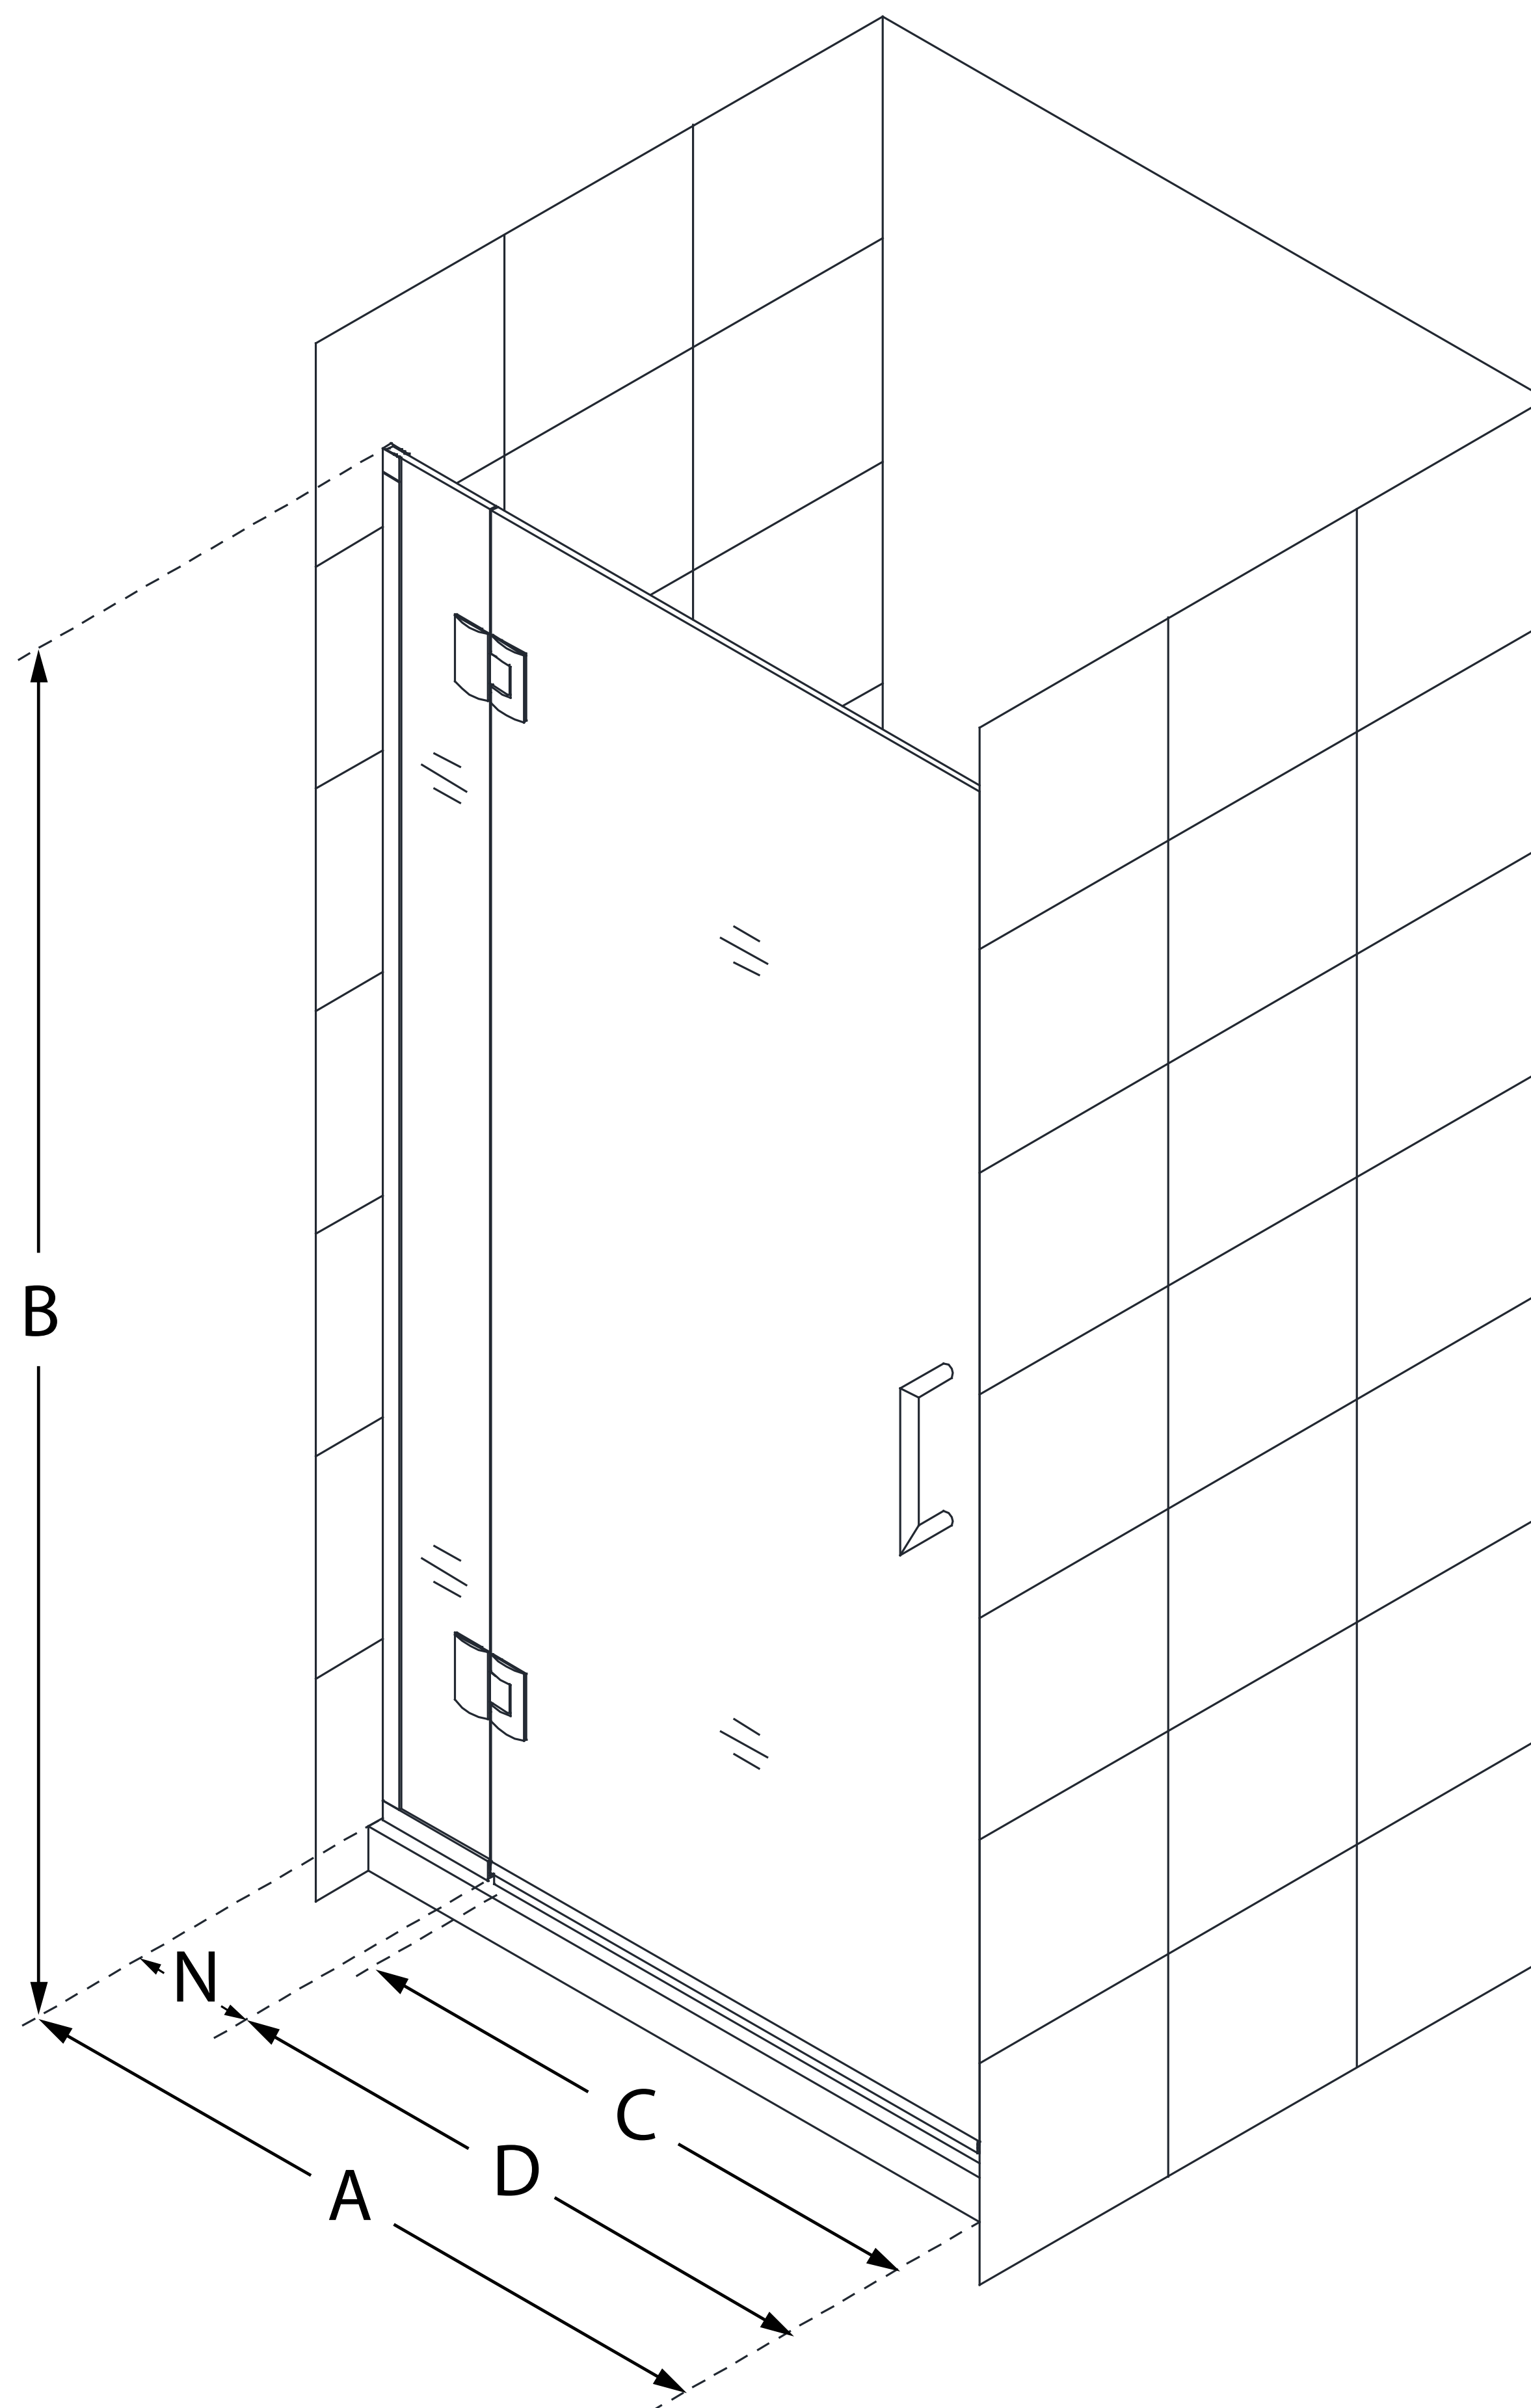

## UNIDOOR-X

DreamLine Unidoor-X 33 in. W x  
72 in. H Frameless Hinged Shower  
Door, Clear Glass

**SWING DOOR**

### CONFIGURATION DIMENSIONS:

**A: 33 in.**

MODEL WIDTH

**B: 72 in.**

MODEL HEIGHT

**C: 26 in.**

ACCESS WIDTH

**D: 27 in.**

DOOR WIDTH

**N: 6 in.**

HINGE PANEL WIDTH

DreamLine reserves the right to update or modify the hardware or materials pictured without prior notice for the purpose of product improvement and customer satisfaction.