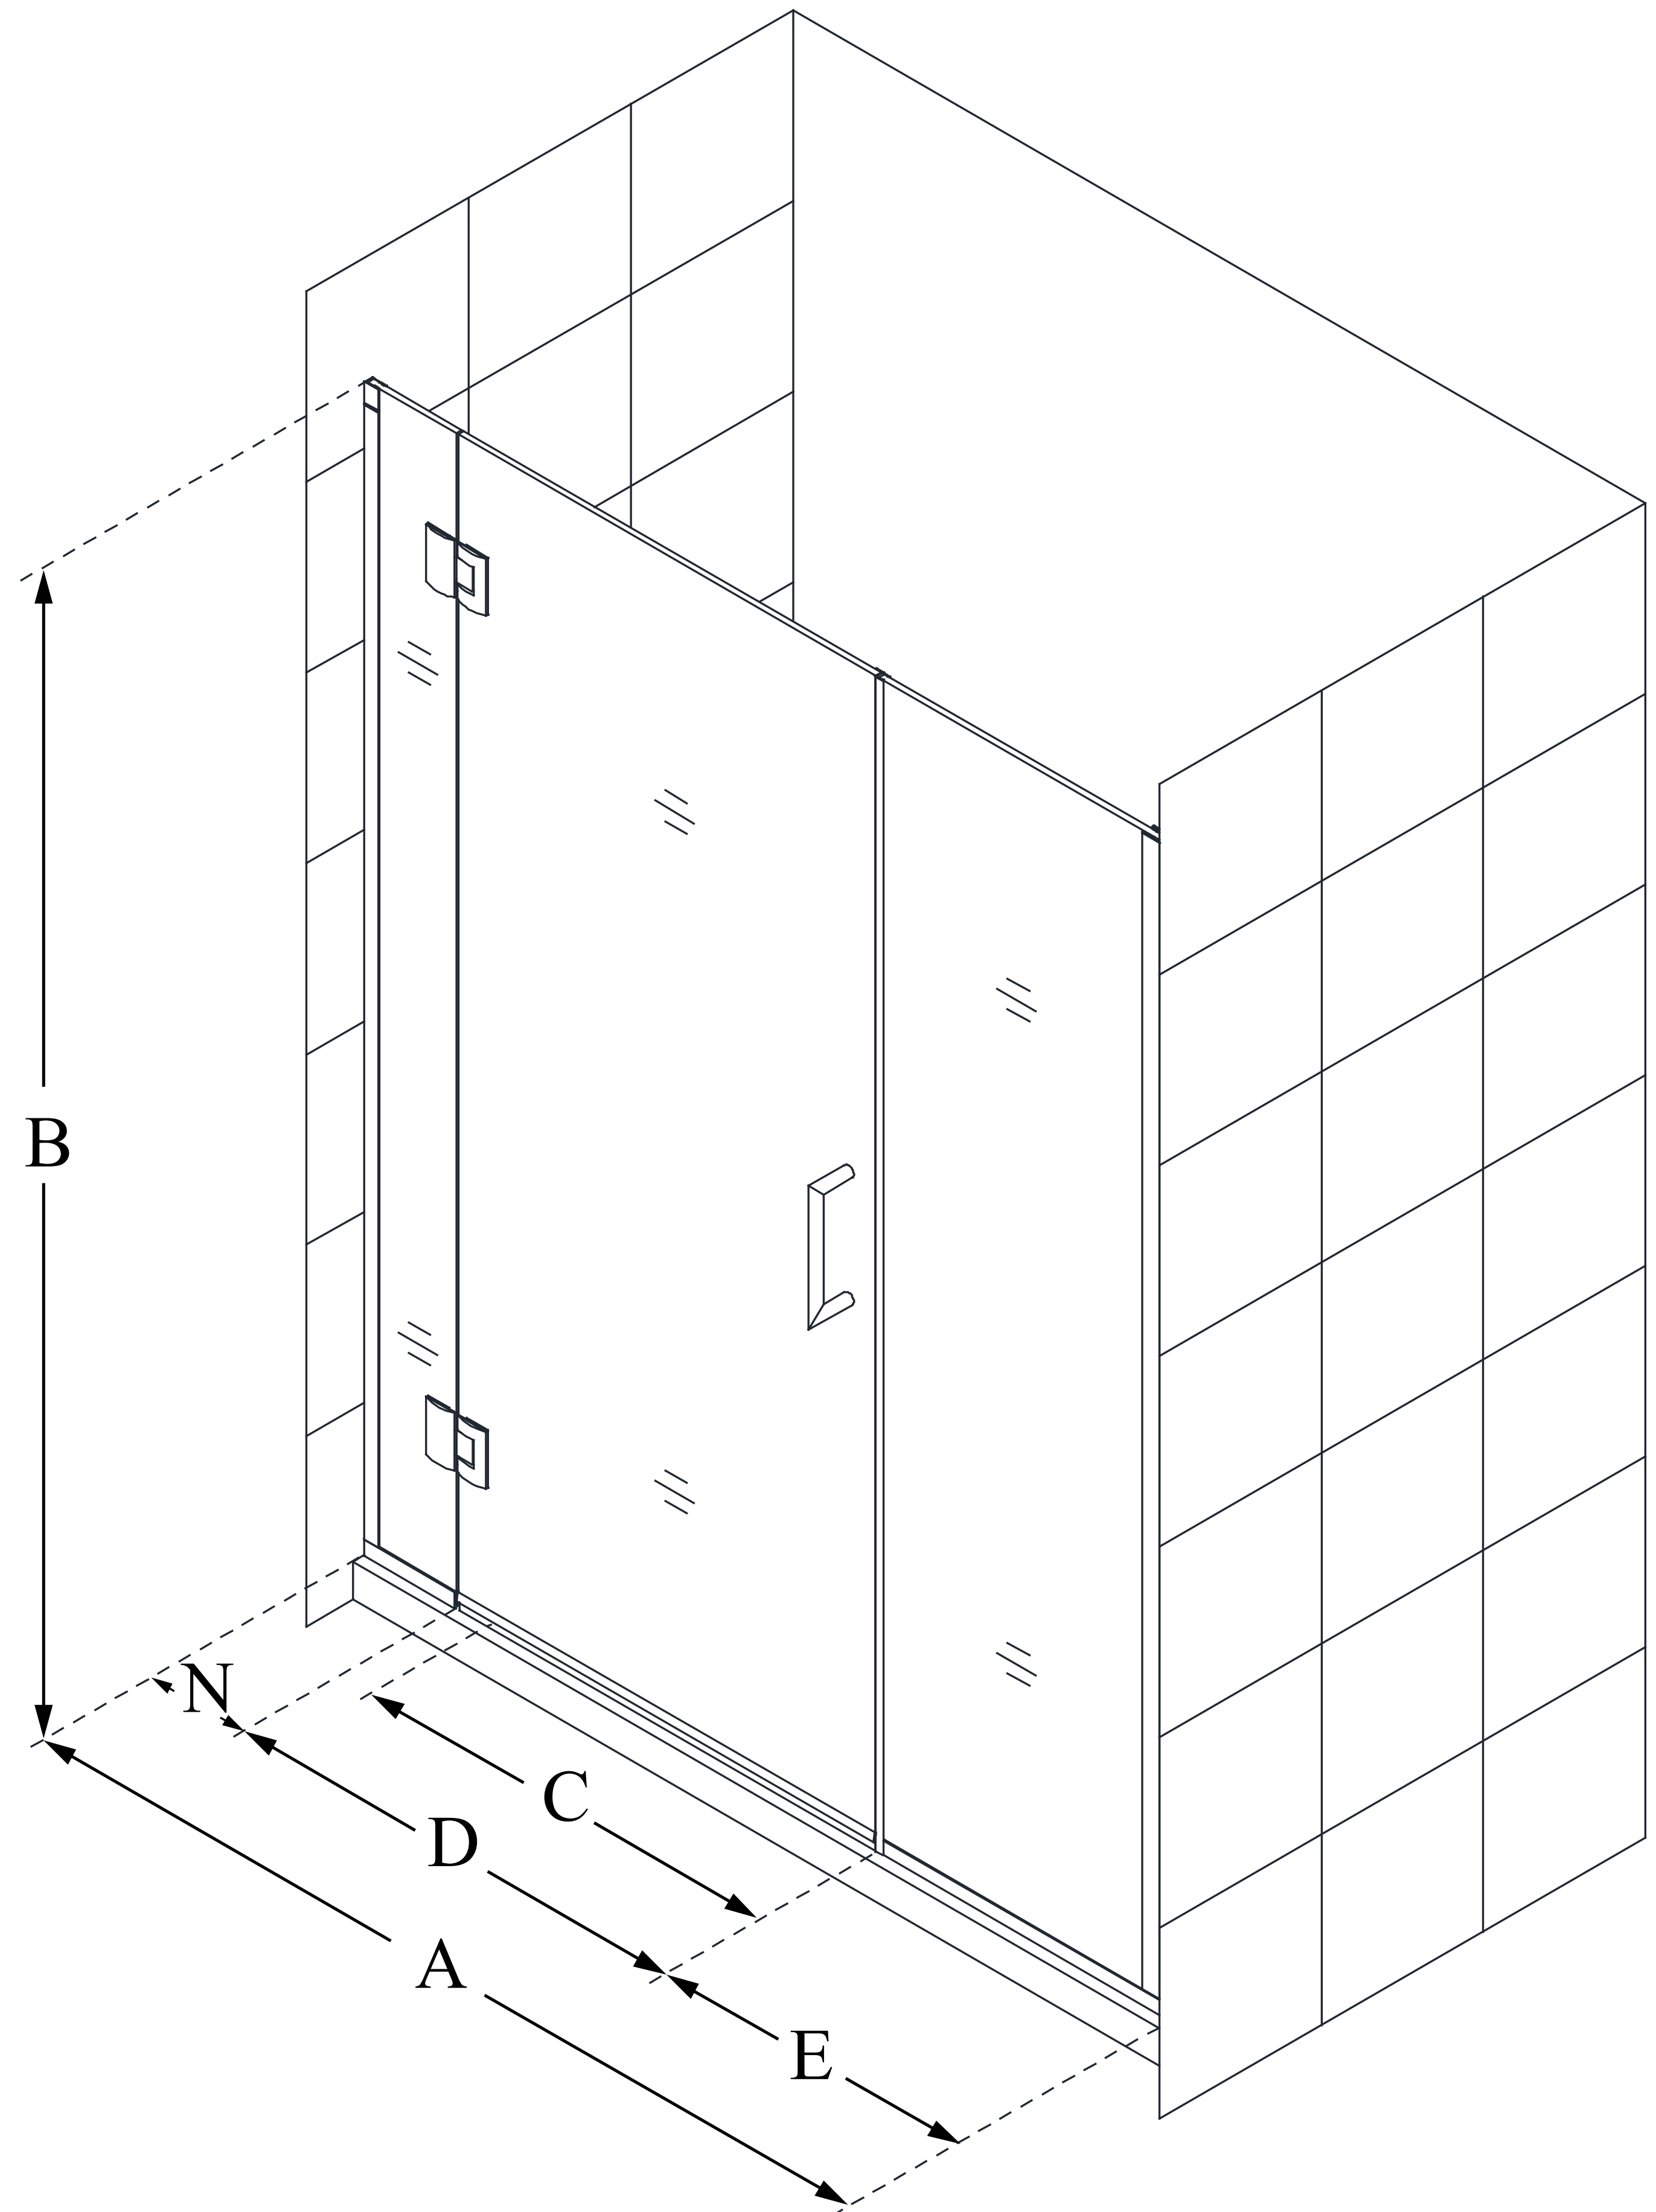

D1261472

UNIDOOR-X

DreamLine Unidoor-X 46-46 1/2
in. W x 72 in. H Frameless Hinged
Shower Door, Clear Glass

SWING DOOR

CONFIGURATION DIMENSIONS:

A: 46 - 46 1/2 in.

MODEL WIDTH

B: 72 in.

MODEL HEIGHT

C: 25 in.

ACCESS WIDTH

D: 26 in.

DOOR WIDTH

E: 14 in.

INLINE PANEL WIDTH

N: 6 in.

HINGE PANEL WIDTH

DreamLine reserves the right to update or modify the hardware or materials pictured without prior notice for the purpose of product improvement and customer satisfaction.