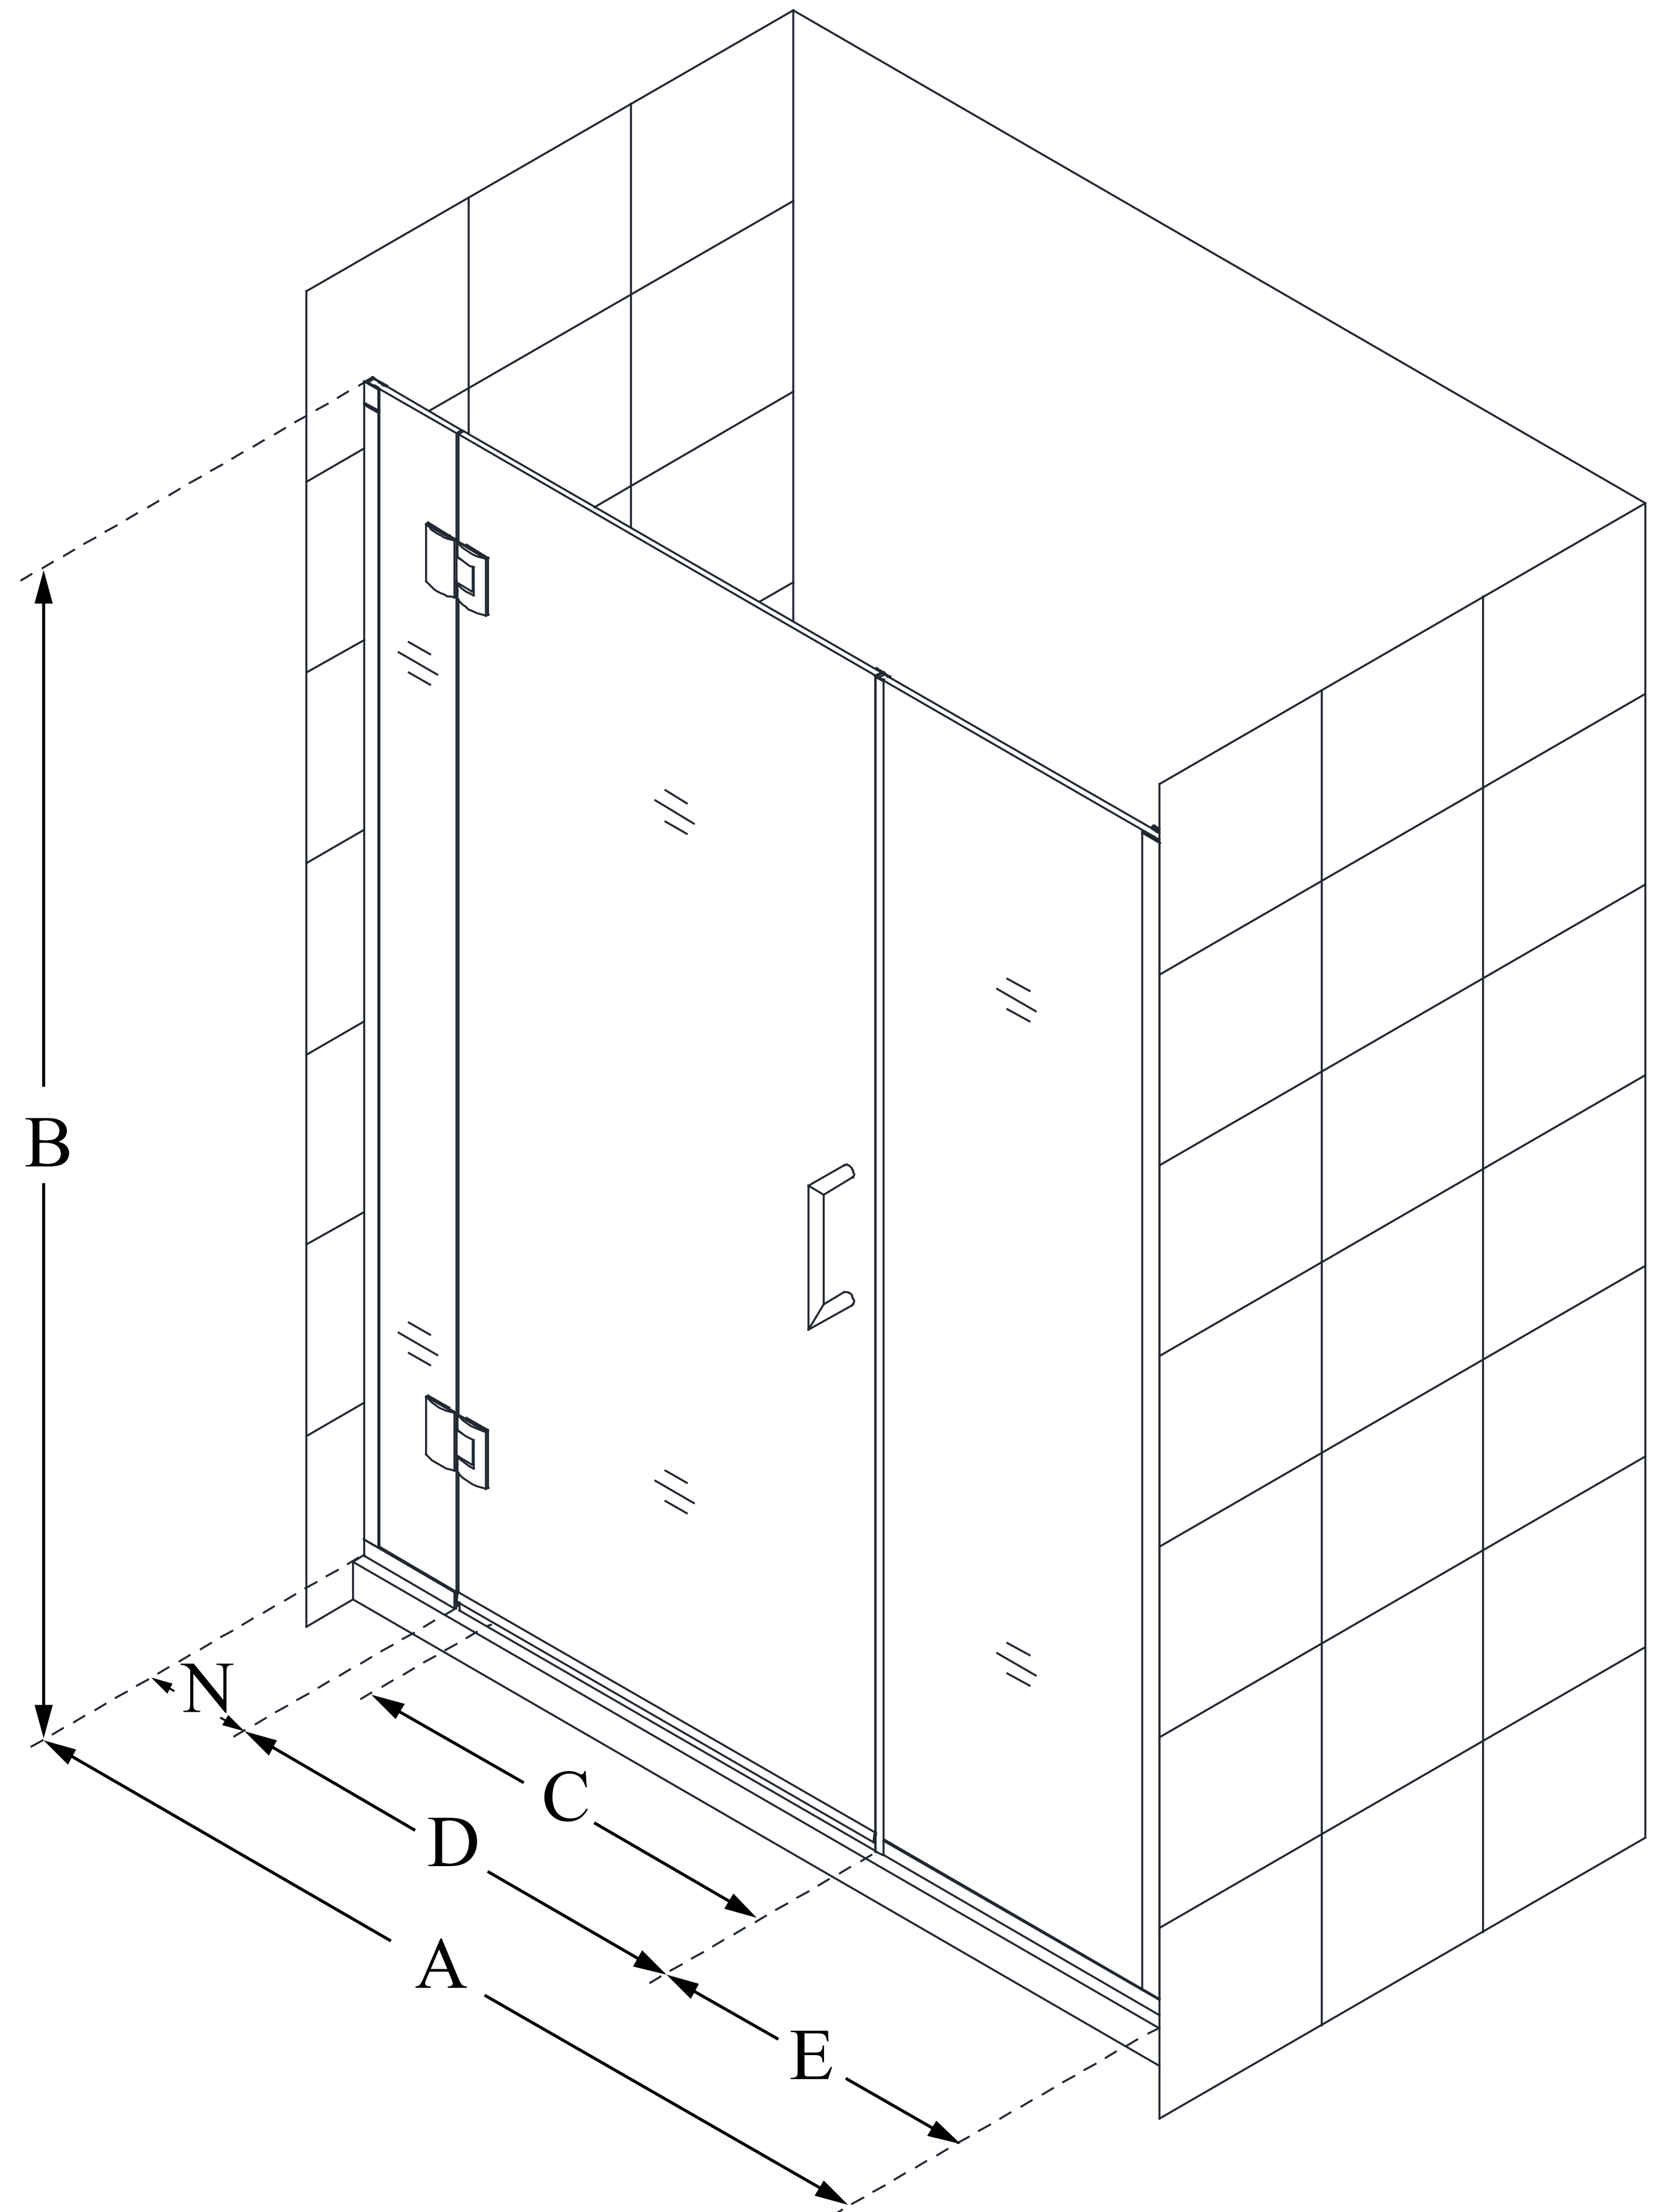

## UNIDOOR-X

DreamLine Unidoor-X 54-54 1/2  
in. W x 72 in. H Frameless Hinged  
Shower Door, Clear Glass

**SWING DOOR**

### CONFIGURATION DIMENSIONS:

**A: 54 - 54 1/2 in.**

MODEL WIDTH

**B: 72 in.**

MODEL HEIGHT

**C: 25 in.**

ACCESS WIDTH

**D: 26 in.**

DOOR WIDTH

**E: 22 in.**

INLINE PANEL WIDTH

**N: 6 in.**

HINGE PANEL WIDTH

DreamLine reserves the right to update or modify the hardware or materials pictured without prior notice for the purpose of product improvement and customer satisfaction.