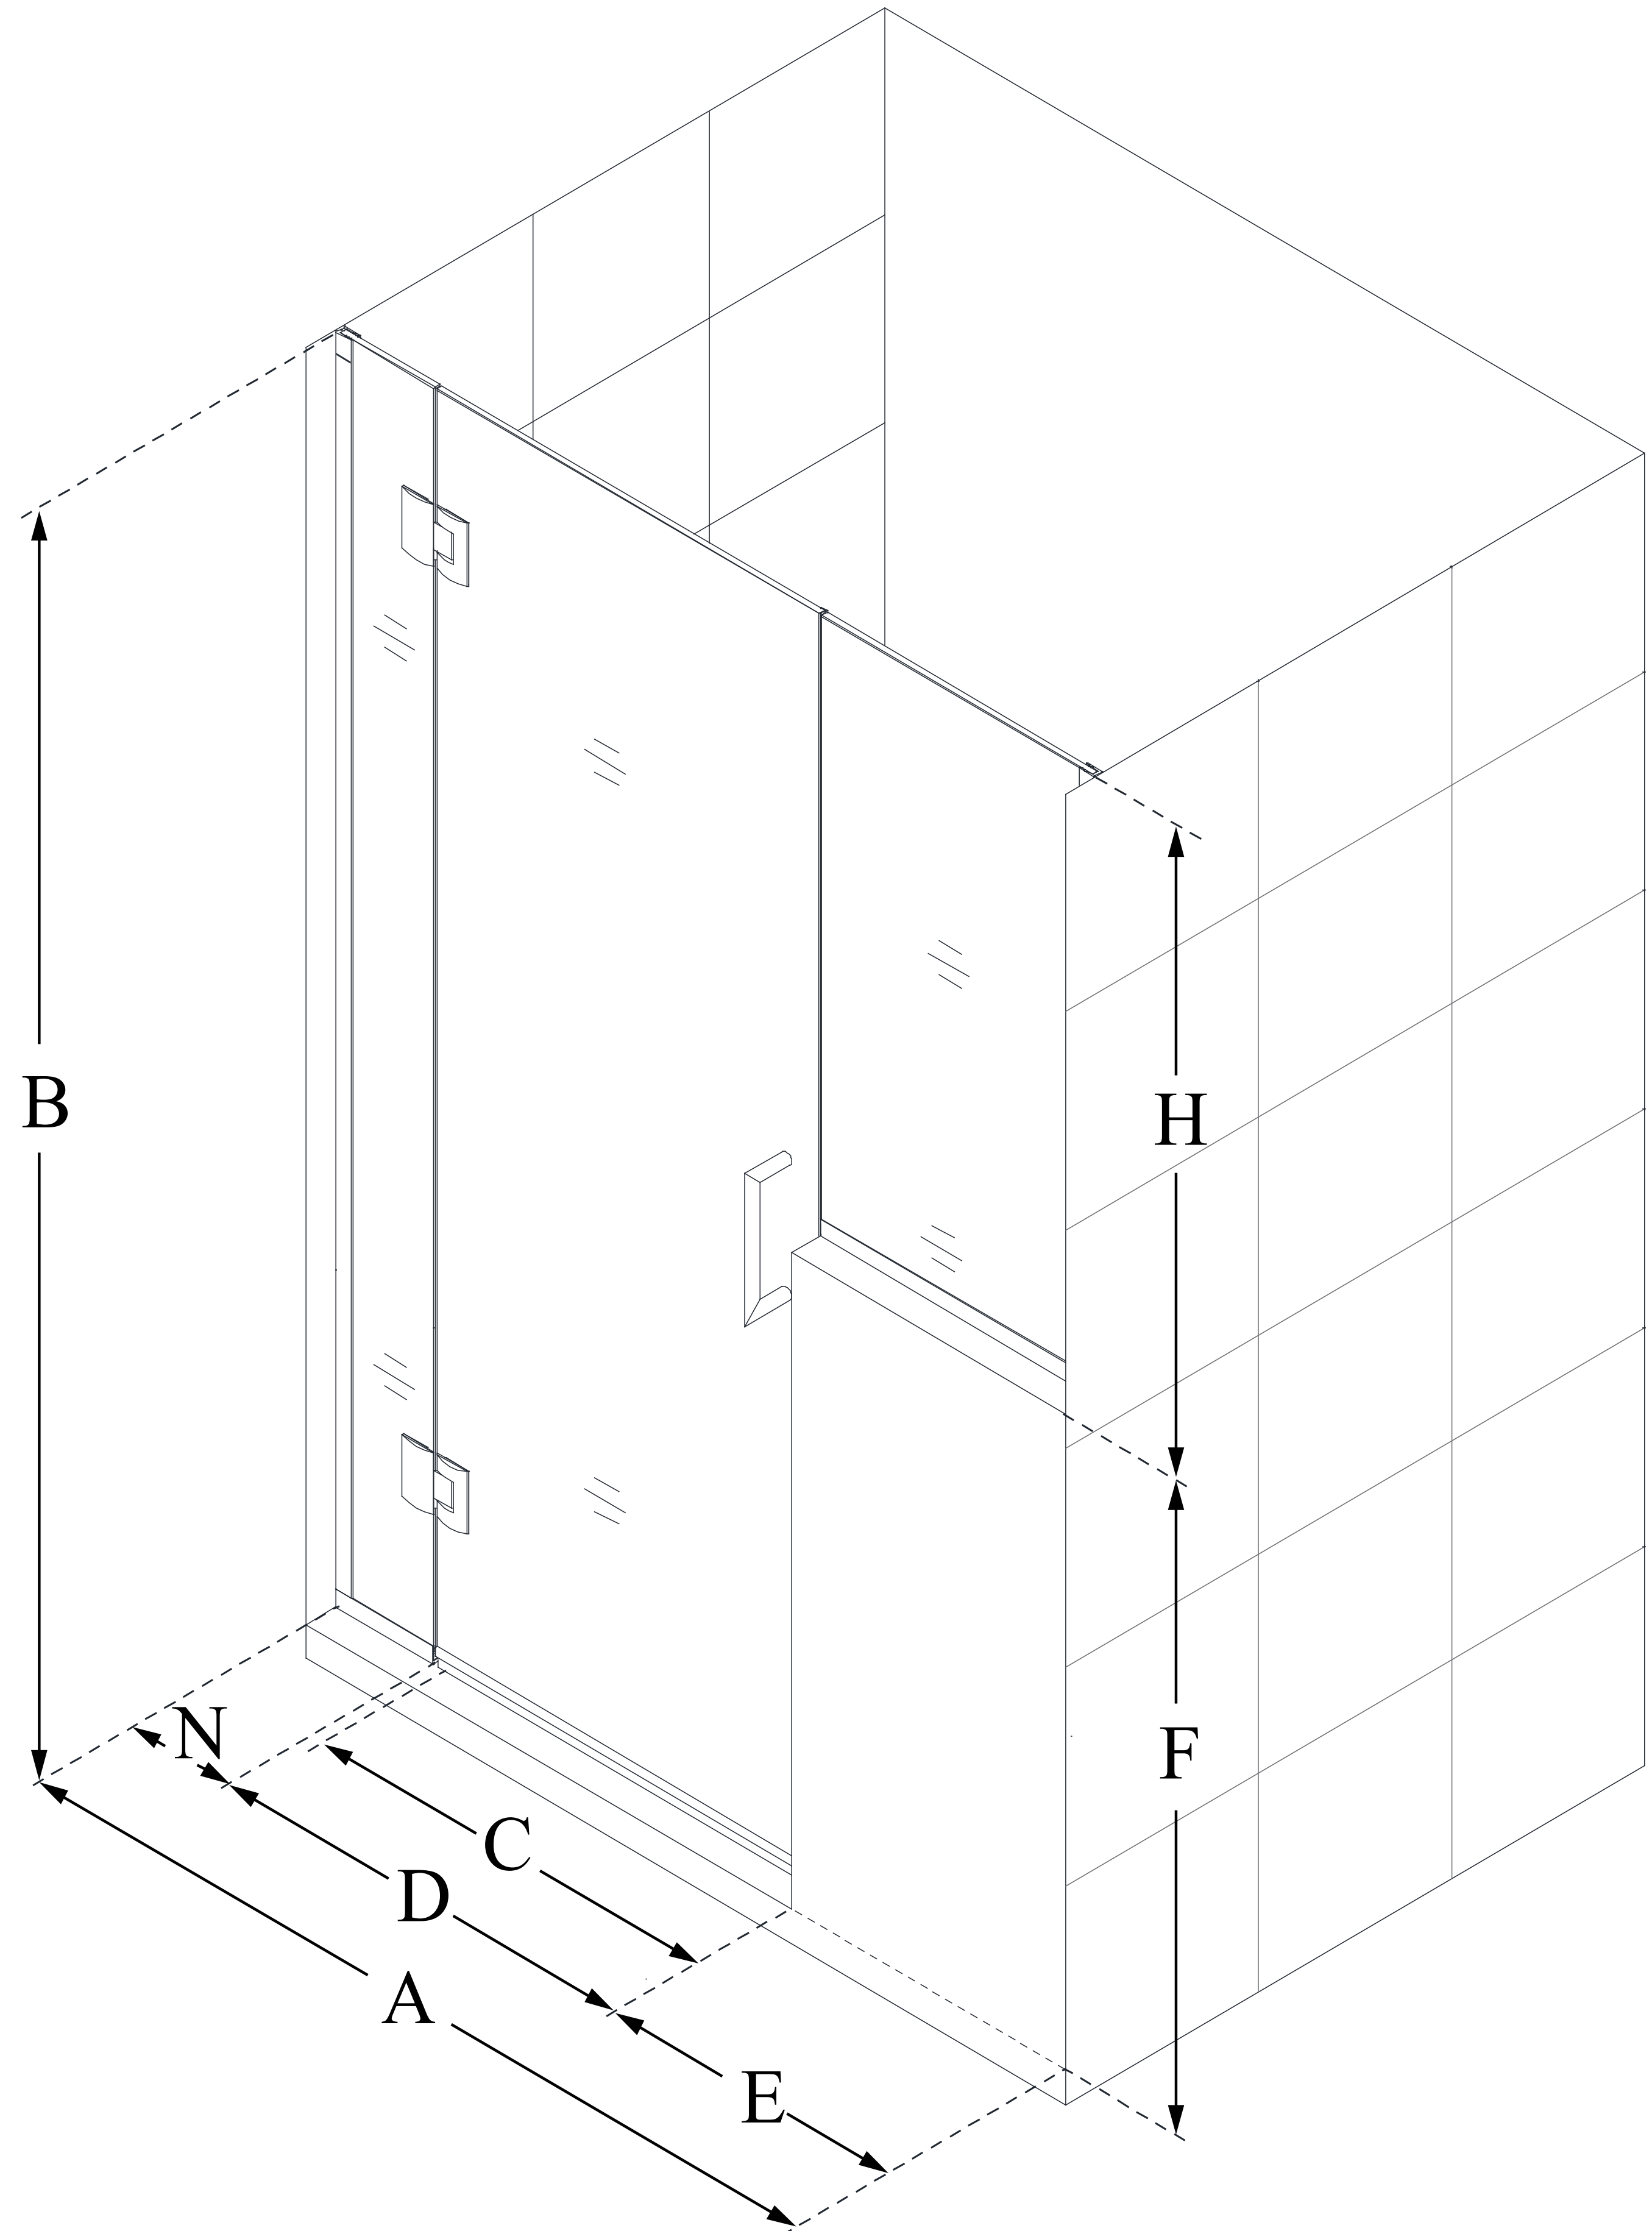

D1302434

UNIDOOR-X

DreamLine Unidoor-X 60-60 1/2 in. W x 72 in. H Frameless Hinged Shower Door, Clear Glass

SWING DOOR

**CONFIGURATION
DIMENSIONS:**

A: 60 - 60 1/2 in.

MODEL WIDTH

B: 72 in.

MODEL HEIGHT

C: 29 in.

ACCESS WIDTH

D: 30 in.

DOOR WIDTH

E: 24 in.

INLINE PANEL WIDTH

F: 38 in.

BUTTRESS WALL HEIGHT

H: 34 in.

BUTTRESS GLASS HEIGHT

N: 6 in.

HINGE PANEL WIDTH

DreamLine reserves the right to update or modify the hardware or materials pictured without prior notice for the purpose of product improvement and customer satisfaction.