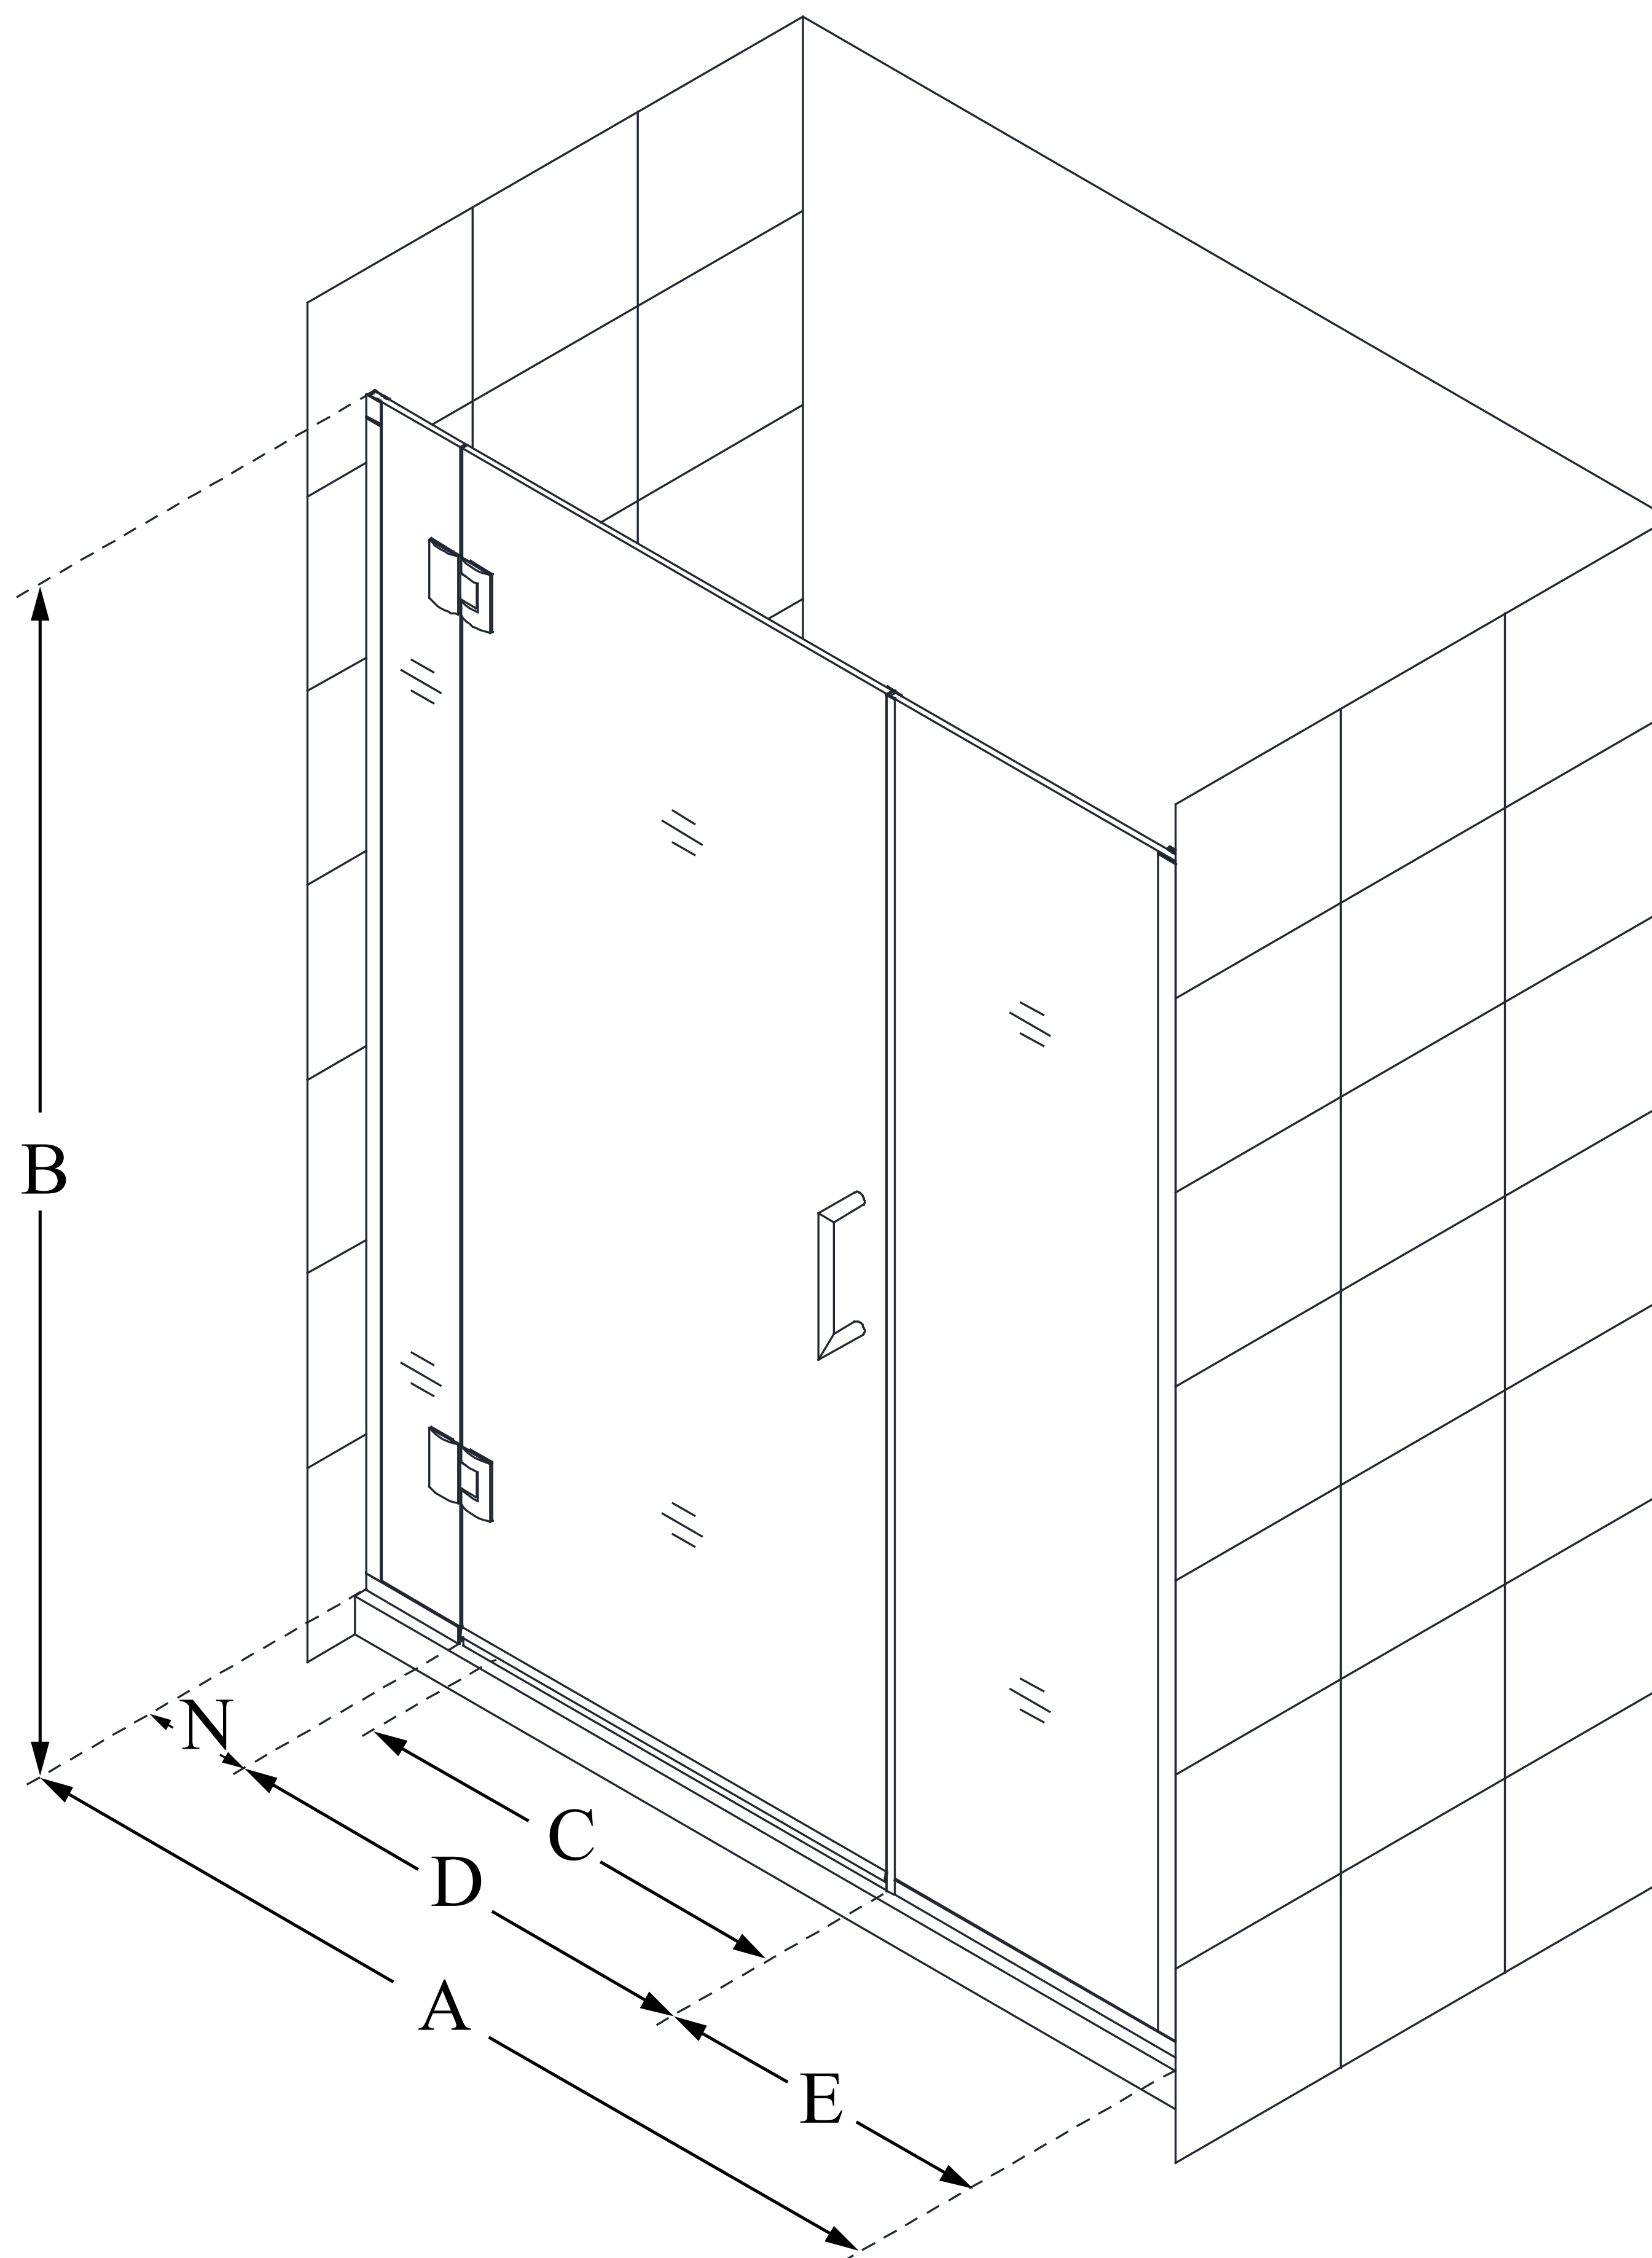

D12922572

UNIDOOR-X

DreamLine Unidoor-X 57 1/2-58 in. W x 72 in. H Frameless Hinged Shower Door, Clear Glass

SWING DOOR

CONFIGURATION DIMENSIONS:

A: 57 1/2 - 58 in.

MODEL WIDTH

B: 72 in.

MODEL HEIGHT

C: 28 in.

ACCESS WIDTH

D: 29 in.

DOOR WIDTH

E: 22 1/2 in.

INLINE PANEL WIDTH

N: 6 in.

HINGE PANEL WIDTH

DreamLine reserves the right to update or modify the hardware or materials pictured without prior notice for the purpose of product improvement and customer satisfaction.