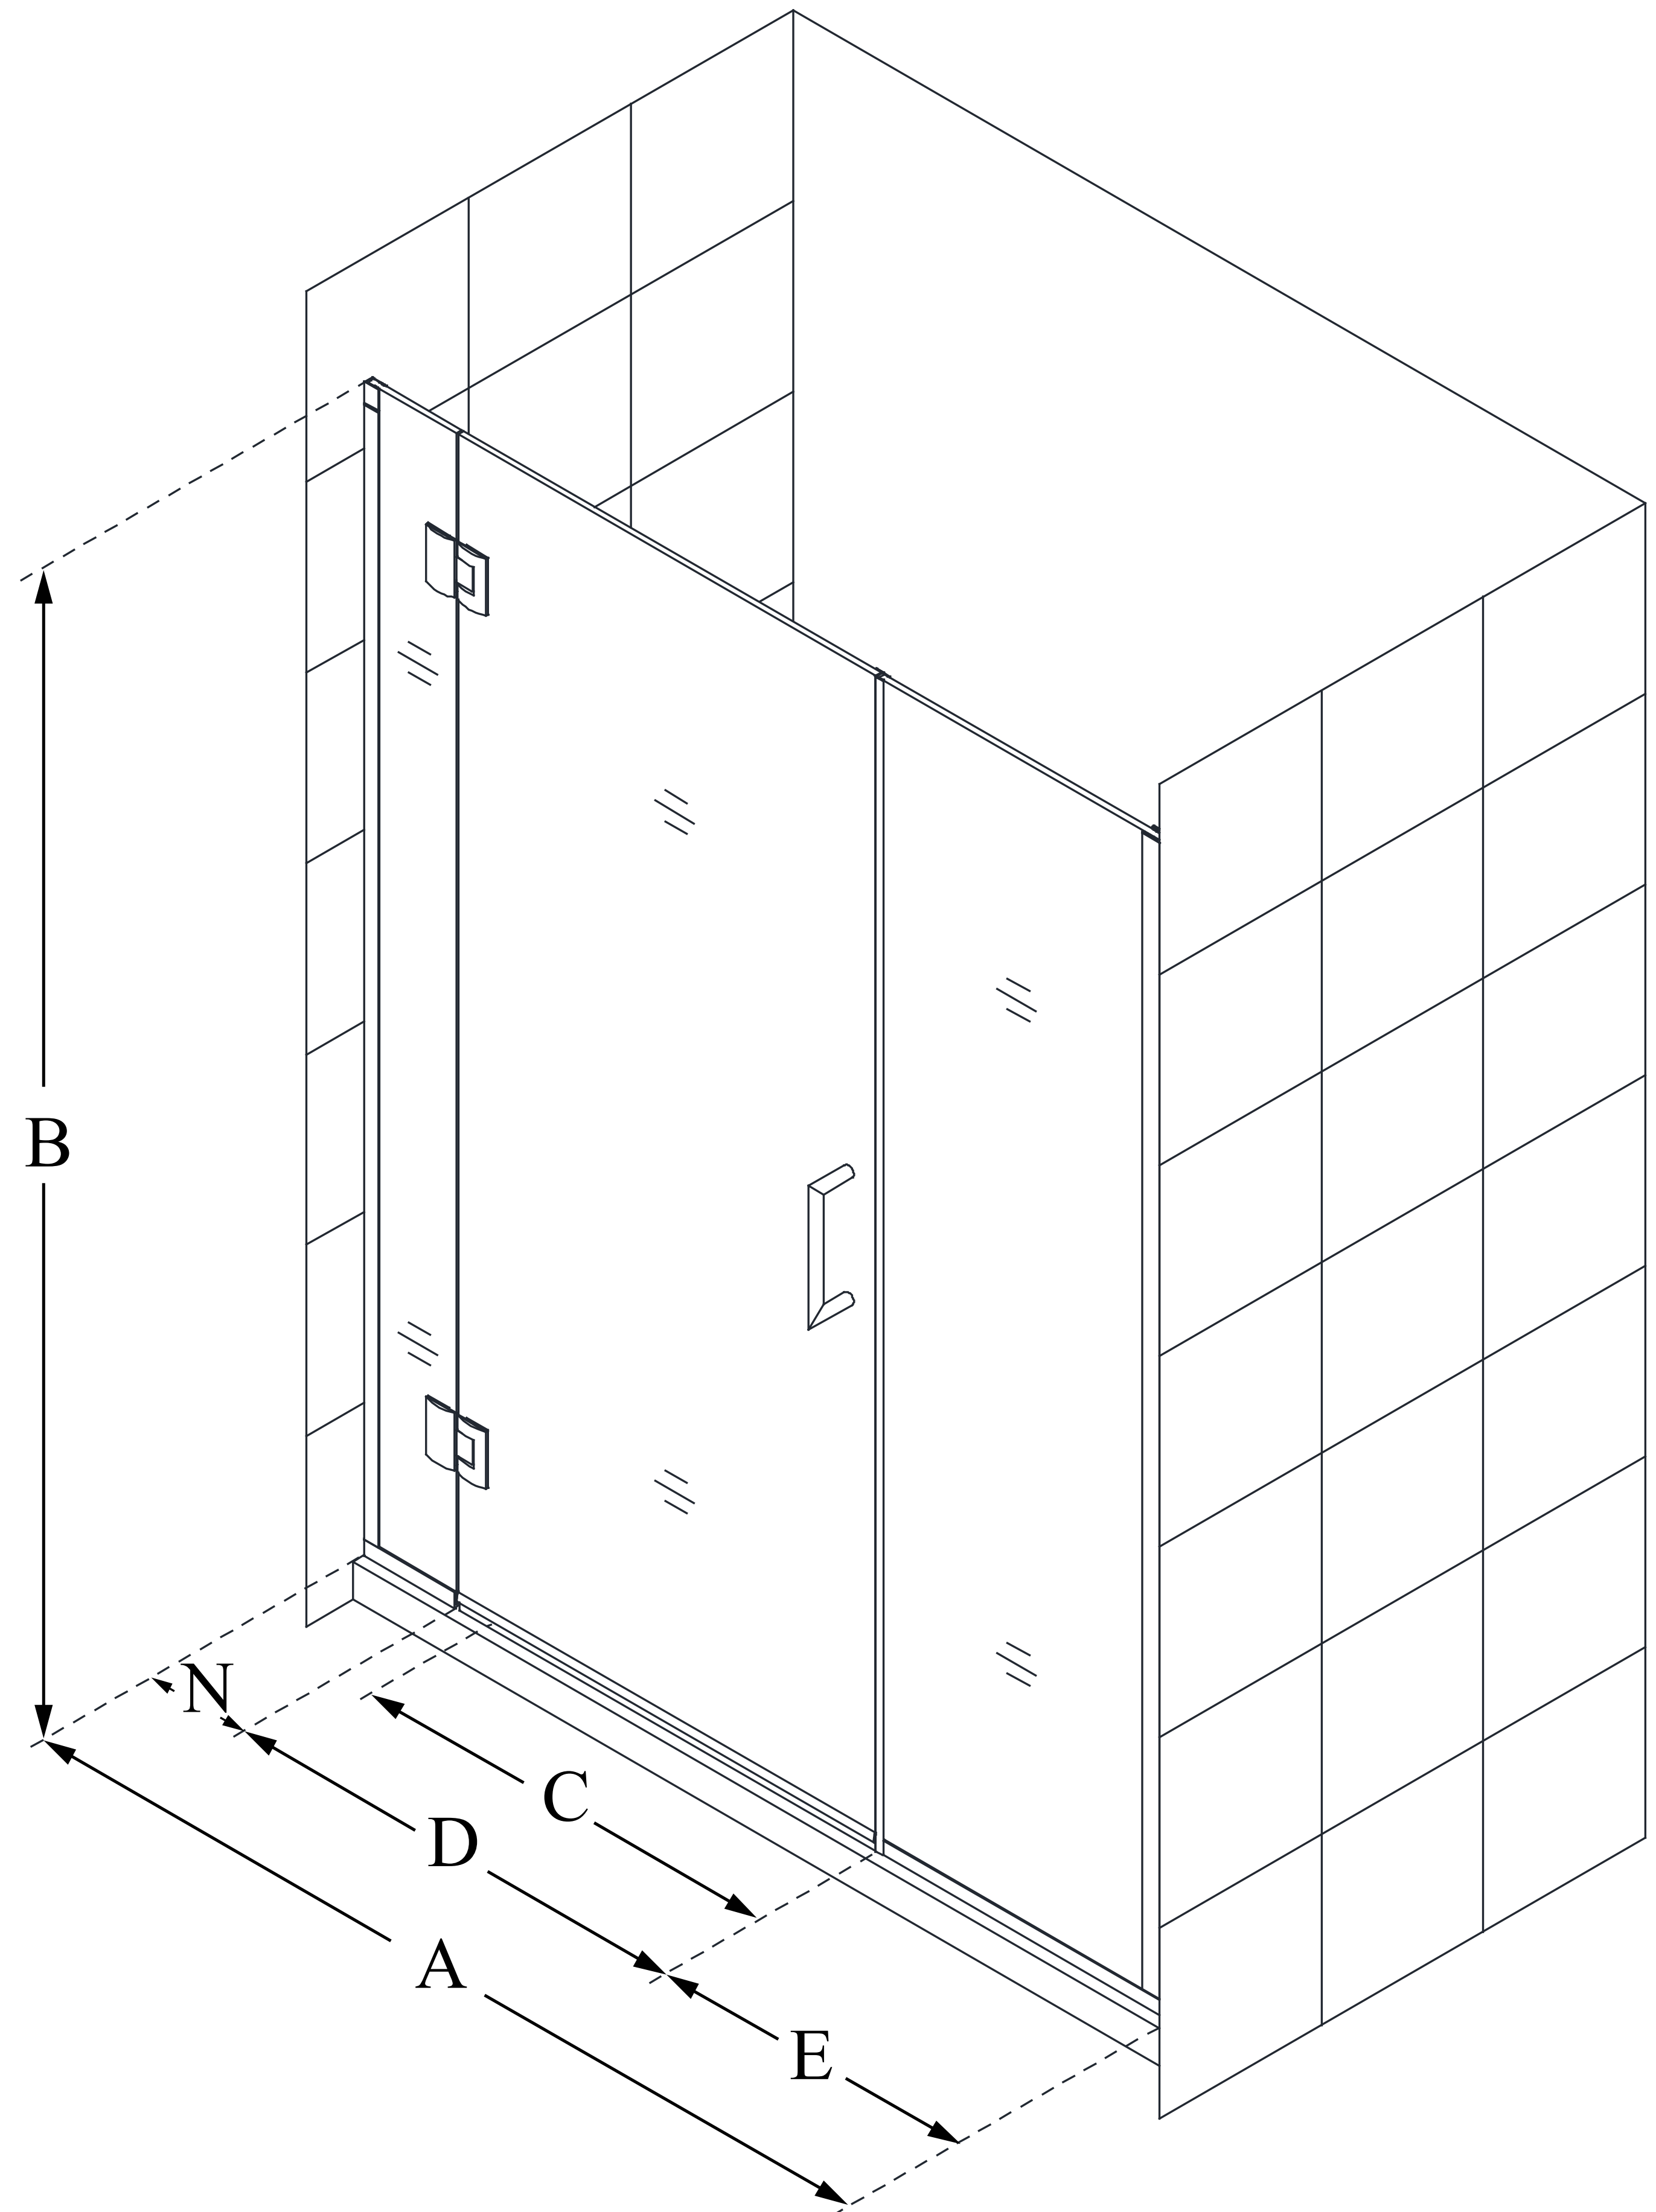

## UNIDOOR-X

DreamLine Unidoor-X 49 1/2-50 in. W x 72 in. H Frameless Hinged Shower Door, Clear Glass

**SWING DOOR**

### CONFIGURATION DIMENSIONS:

**A: 49 1/2 - 50 in.**

MODEL WIDTH

**B: 72 in.**

MODEL HEIGHT

**C: 28 in.**

ACCESS WIDTH

**D: 29 in.**

DOOR WIDTH

**E: 14 1/2 in.**

INLINE PANEL WIDTH

**N: 6 in.**

HINGE PANEL WIDTH

DreamLine reserves the right to update or modify the hardware or materials pictured without prior notice for the purpose of product improvement and customer satisfaction.