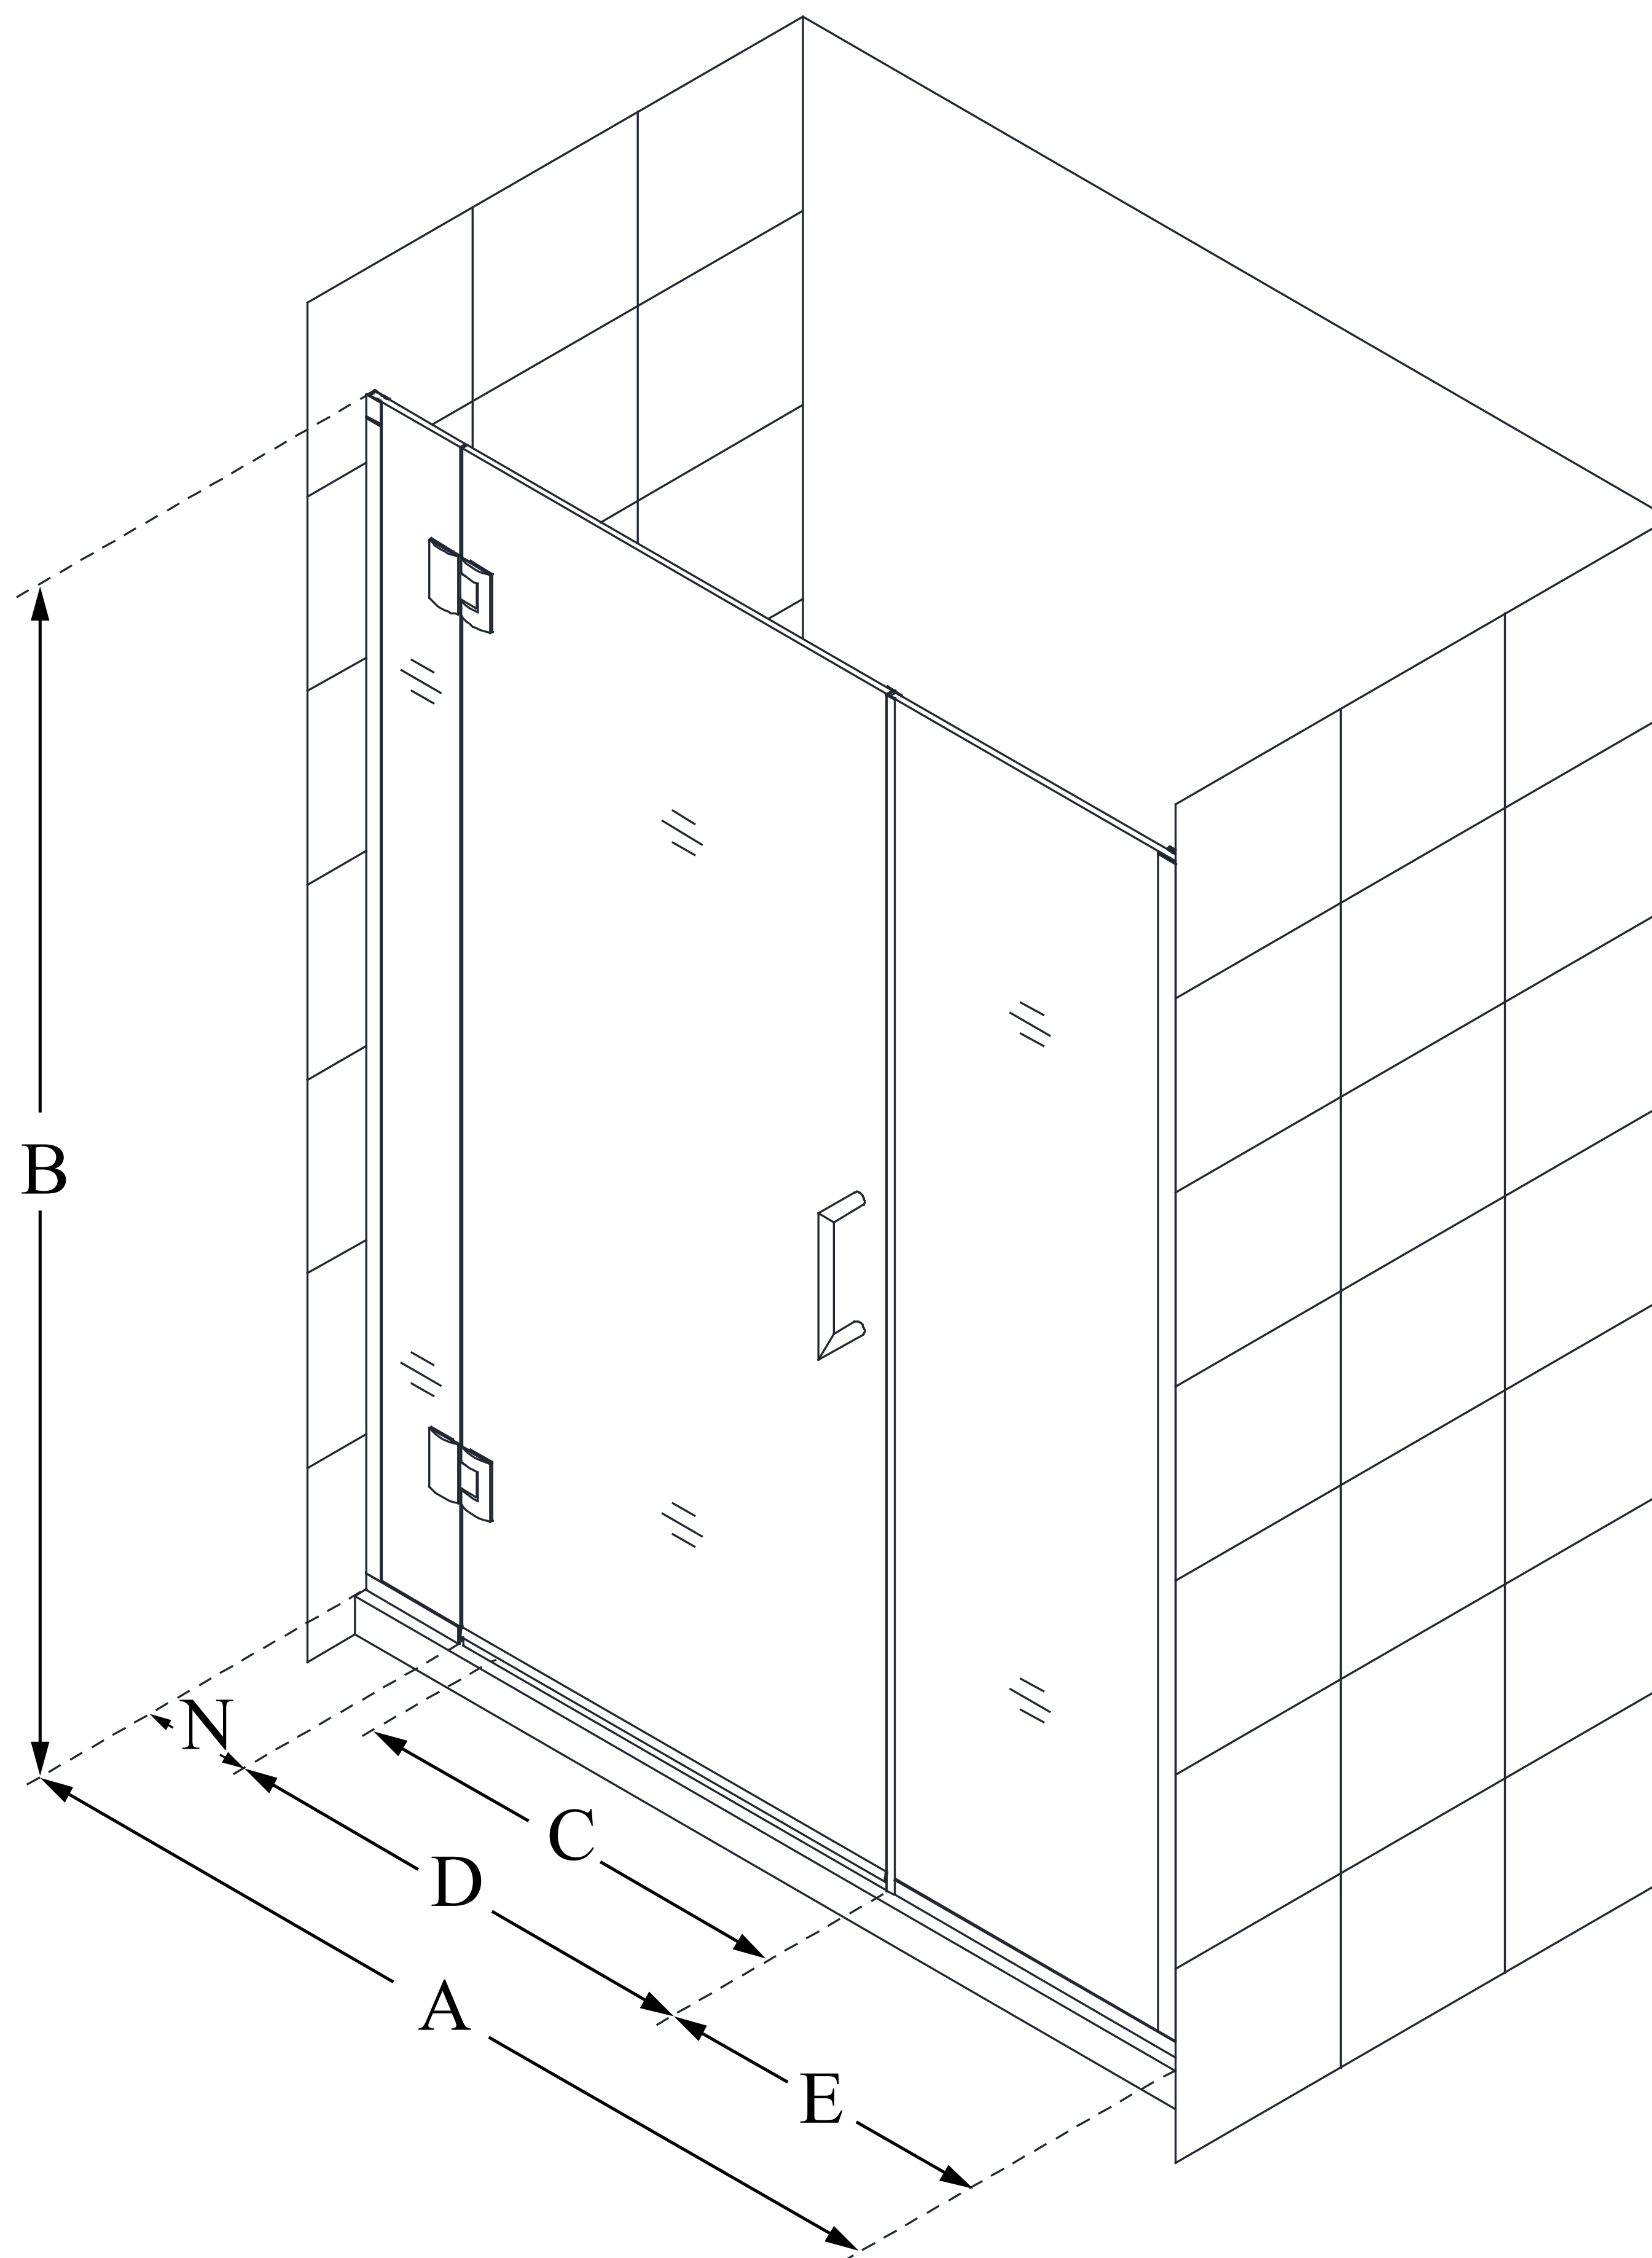

D12706572

UNIDOOR-X

DreamLine Unidoor-X 39 1/2-40 in. W x 72 in. H Frameless Hinged Shower Door, Clear Glass

SWING DOOR

CONFIGURATION DIMENSIONS:

A: 39 1/2 - 40 in.

MODEL WIDTH

B: 72 in.

MODEL HEIGHT

C: 26 in.

ACCESS WIDTH

D: 27 in.

DOOR WIDTH

E: 6 1/2 in.

INLINE PANEL WIDTH

N: 6 in.

HINGE PANEL WIDTH

DreamLine reserves the right to update or modify the hardware or materials pictured without prior notice for the purpose of product improvement and customer satisfaction.