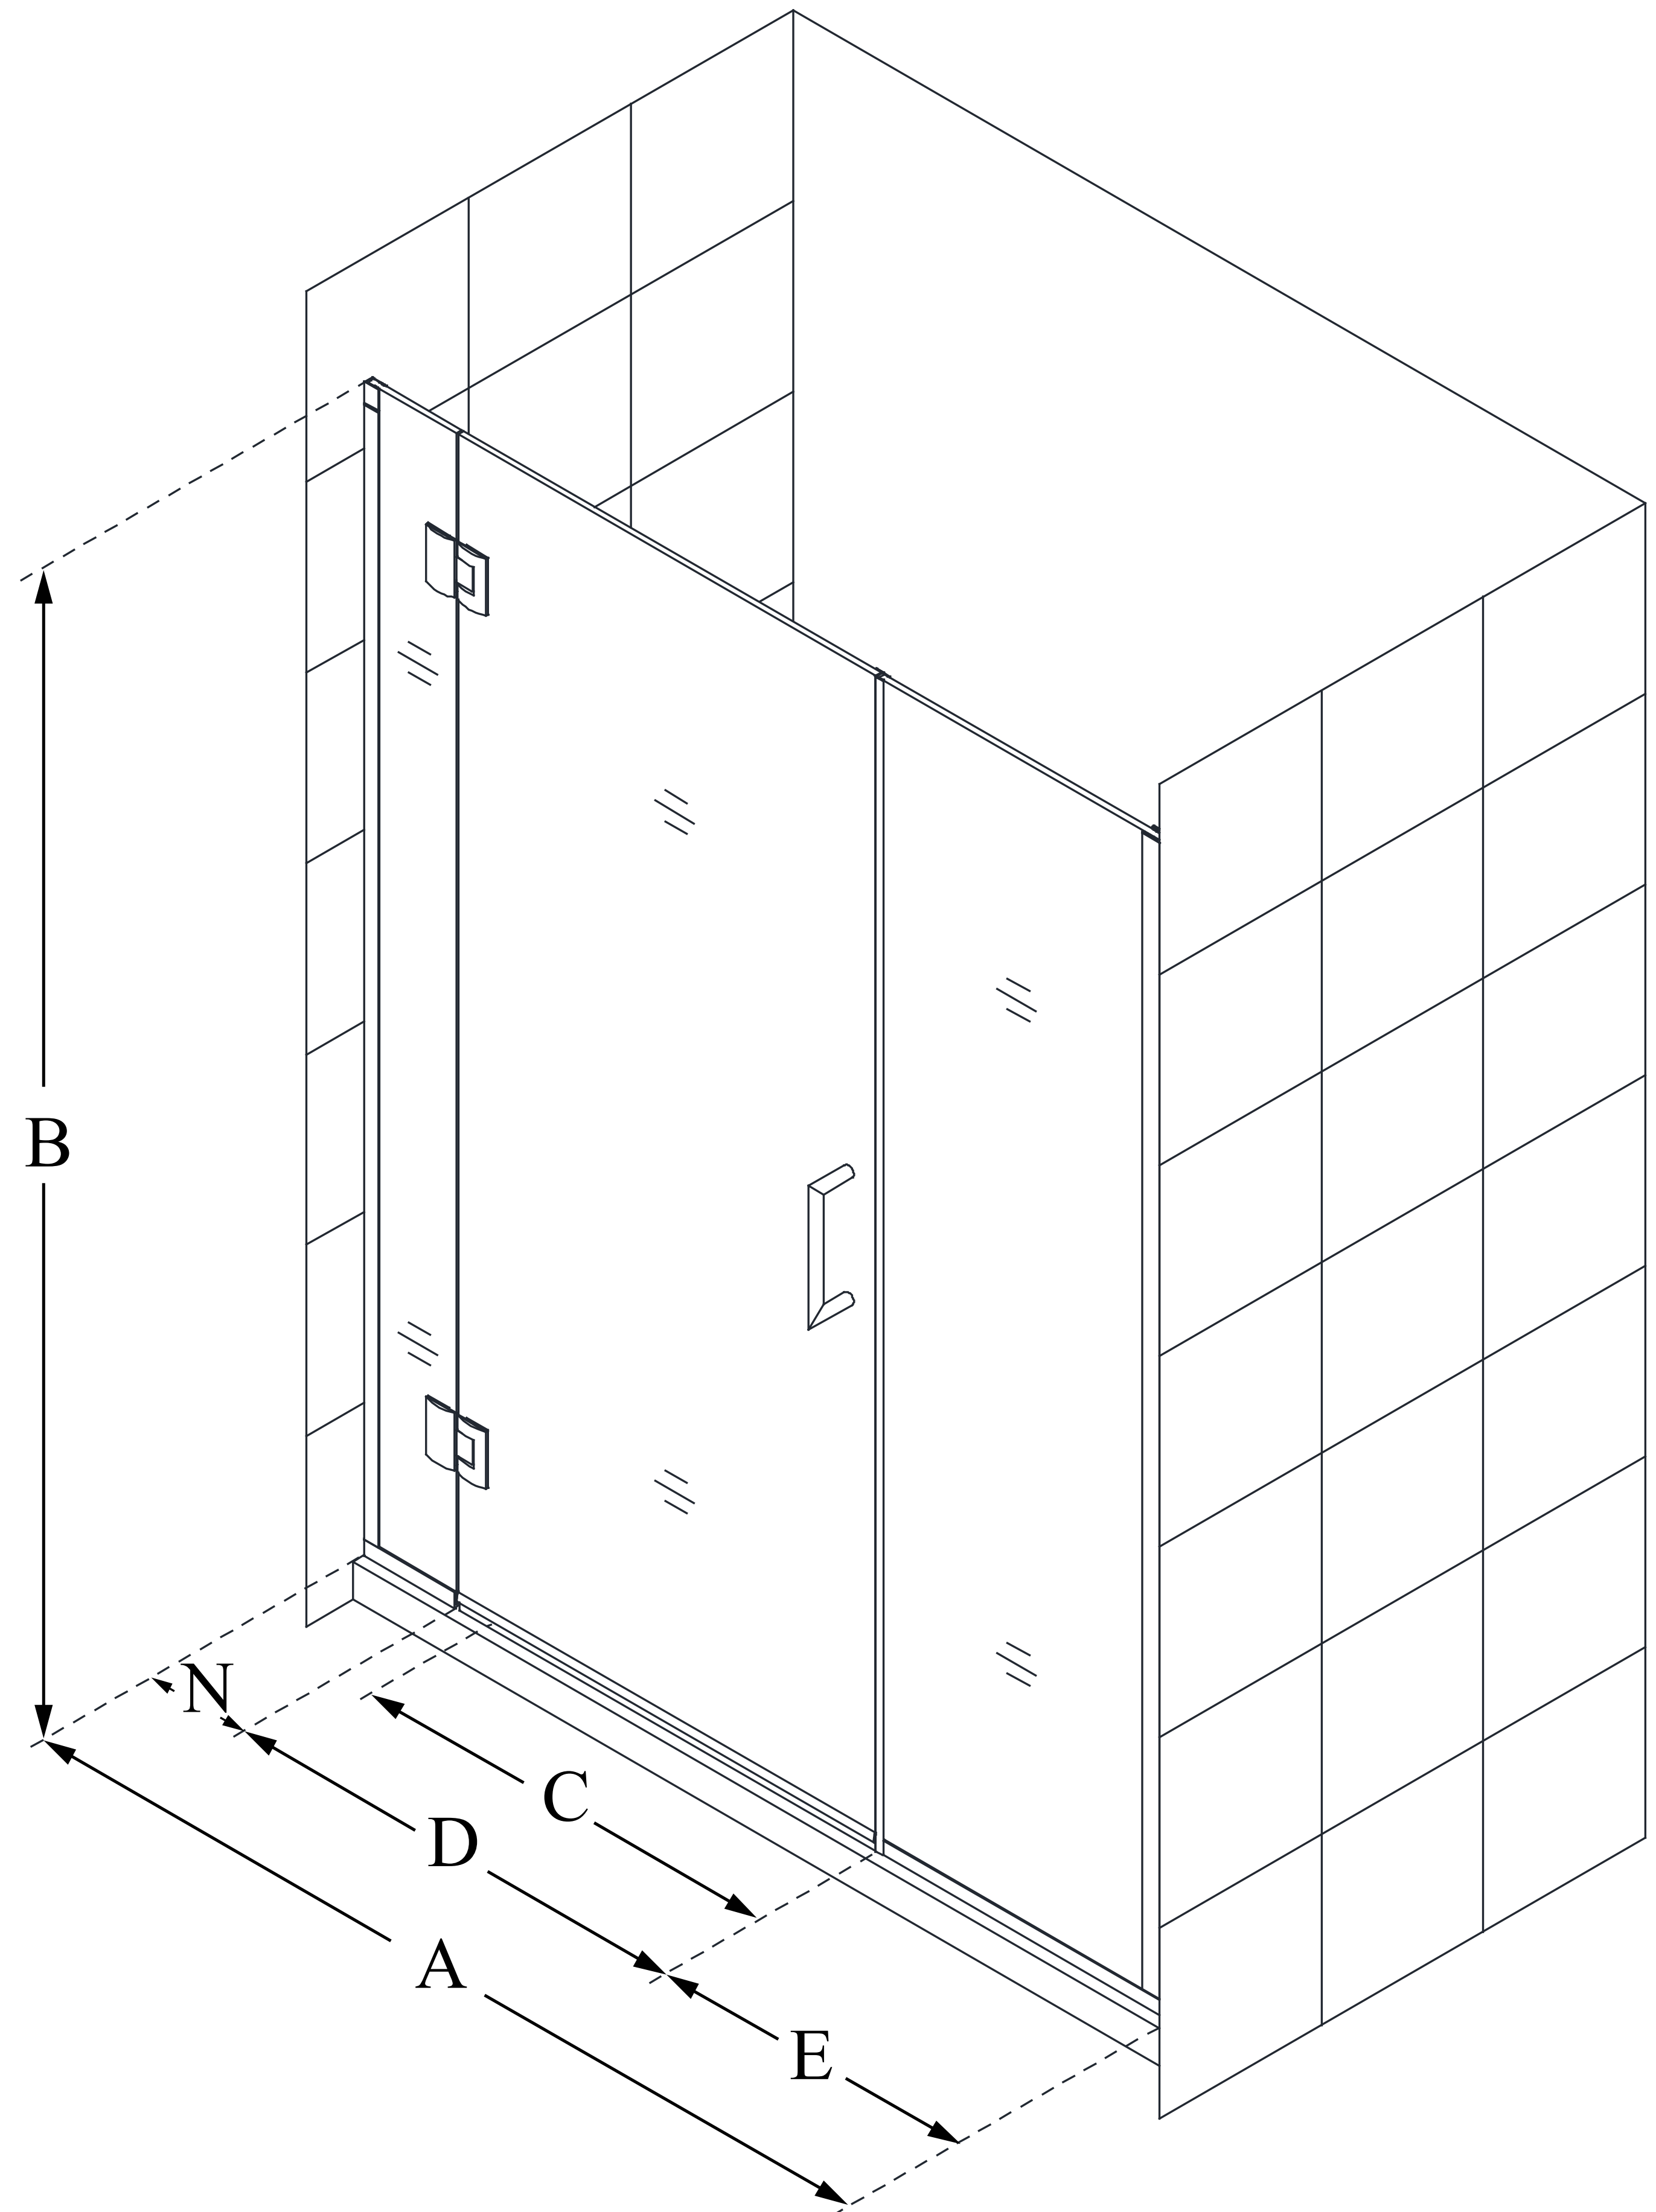

D12322572

UNIDOOR-X

DreamLine Unidoor-X 51 1/2-52
in. W x 72 in. H Frameless Hinged
Shower Door, Clear Glass

SWING DOOR

CONFIGURATION DIMENSIONS:

A: 51 1/2 - 52 in.

MODEL WIDTH

B: 72 in.

MODEL HEIGHT

C: 22 in.

ACCESS WIDTH

D: 23 in.

DOOR WIDTH

E: 22 1/2 in.

INLINE PANEL WIDTH

N: 6 in.

HINGE PANEL WIDTH

DreamLine reserves the right to update or modify the hardware or materials pictured without prior notice for the purpose of product improvement and customer satisfaction.