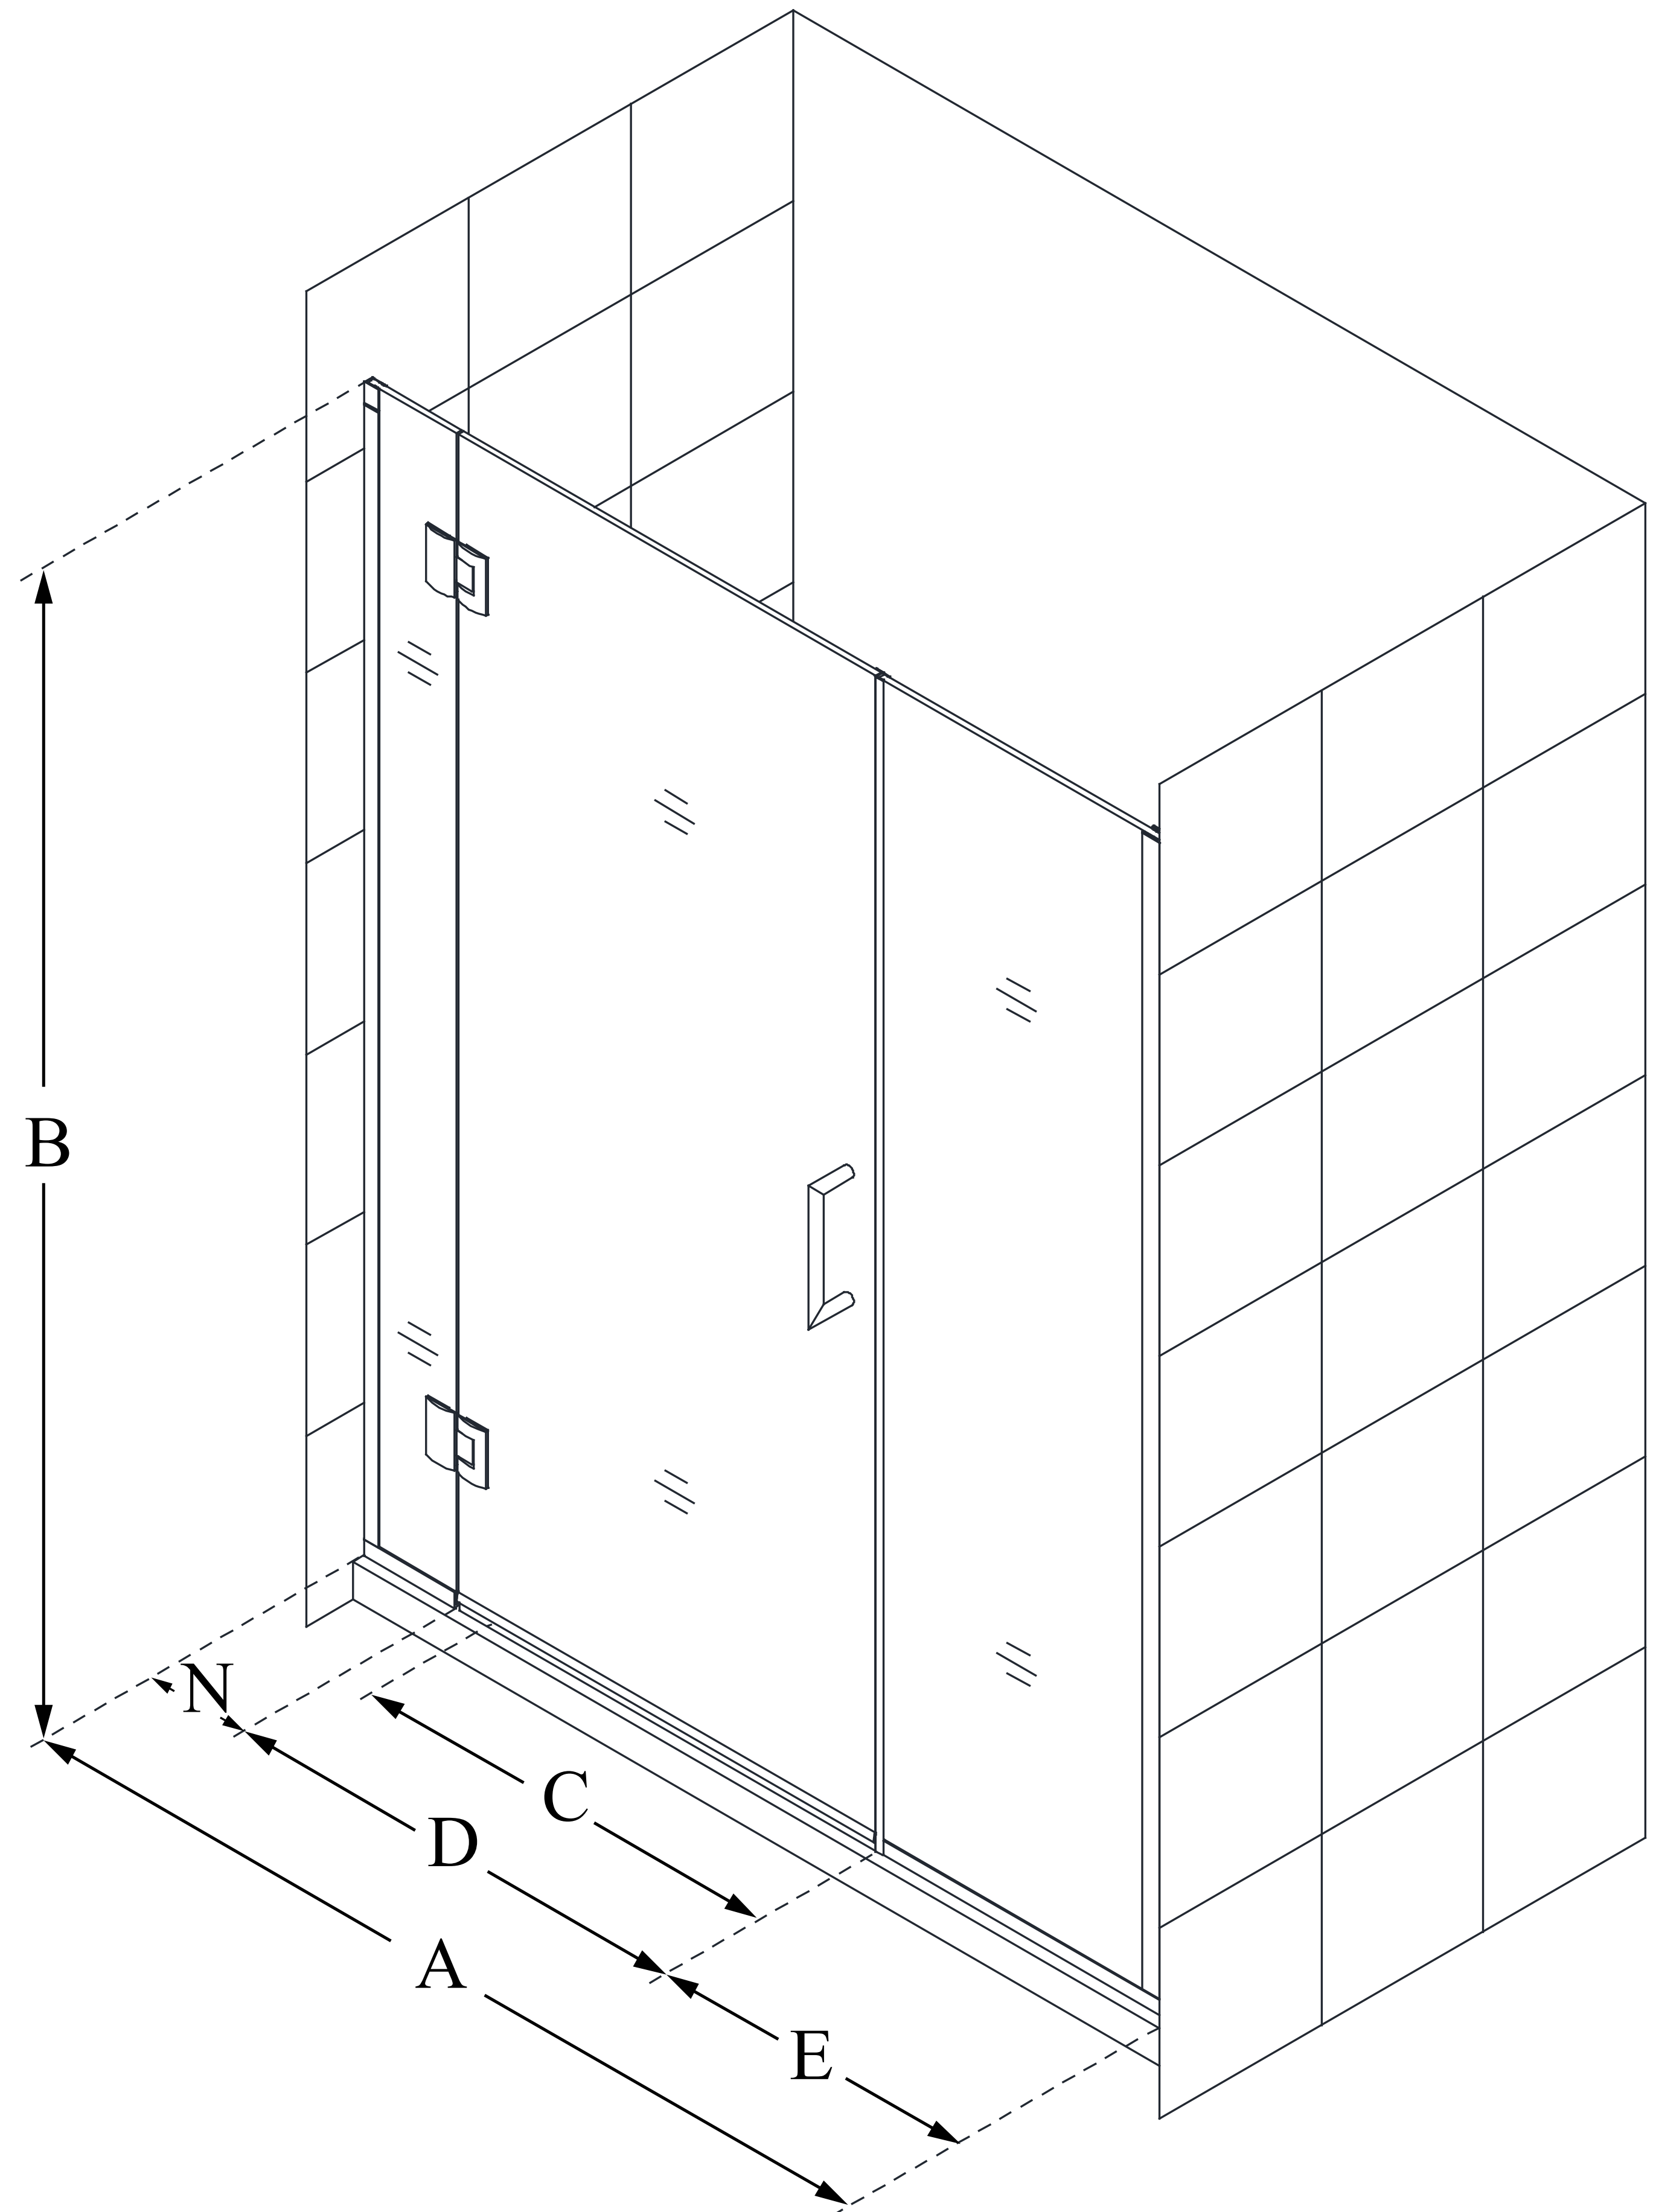

D12614572

UNIDOOR-X

DreamLine Unidoor-X 46 1/2-47
in. W x 72 in. H Frameless Hinged
Shower Door, Clear Glass

SWING DOOR

CONFIGURATION DIMENSIONS:

A: 46 1/2 - 47 in.

MODEL WIDTH

B: 72 in.

MODEL HEIGHT

C: 25 in.

ACCESS WIDTH

D: 26 in.

DOOR WIDTH

E: 14 1/2 in.

INLINE PANEL WIDTH

N: 6 in.

HINGE PANEL WIDTH

DreamLine reserves the right to update or modify the hardware or materials pictured without prior notice for the purpose of product improvement and customer satisfaction.