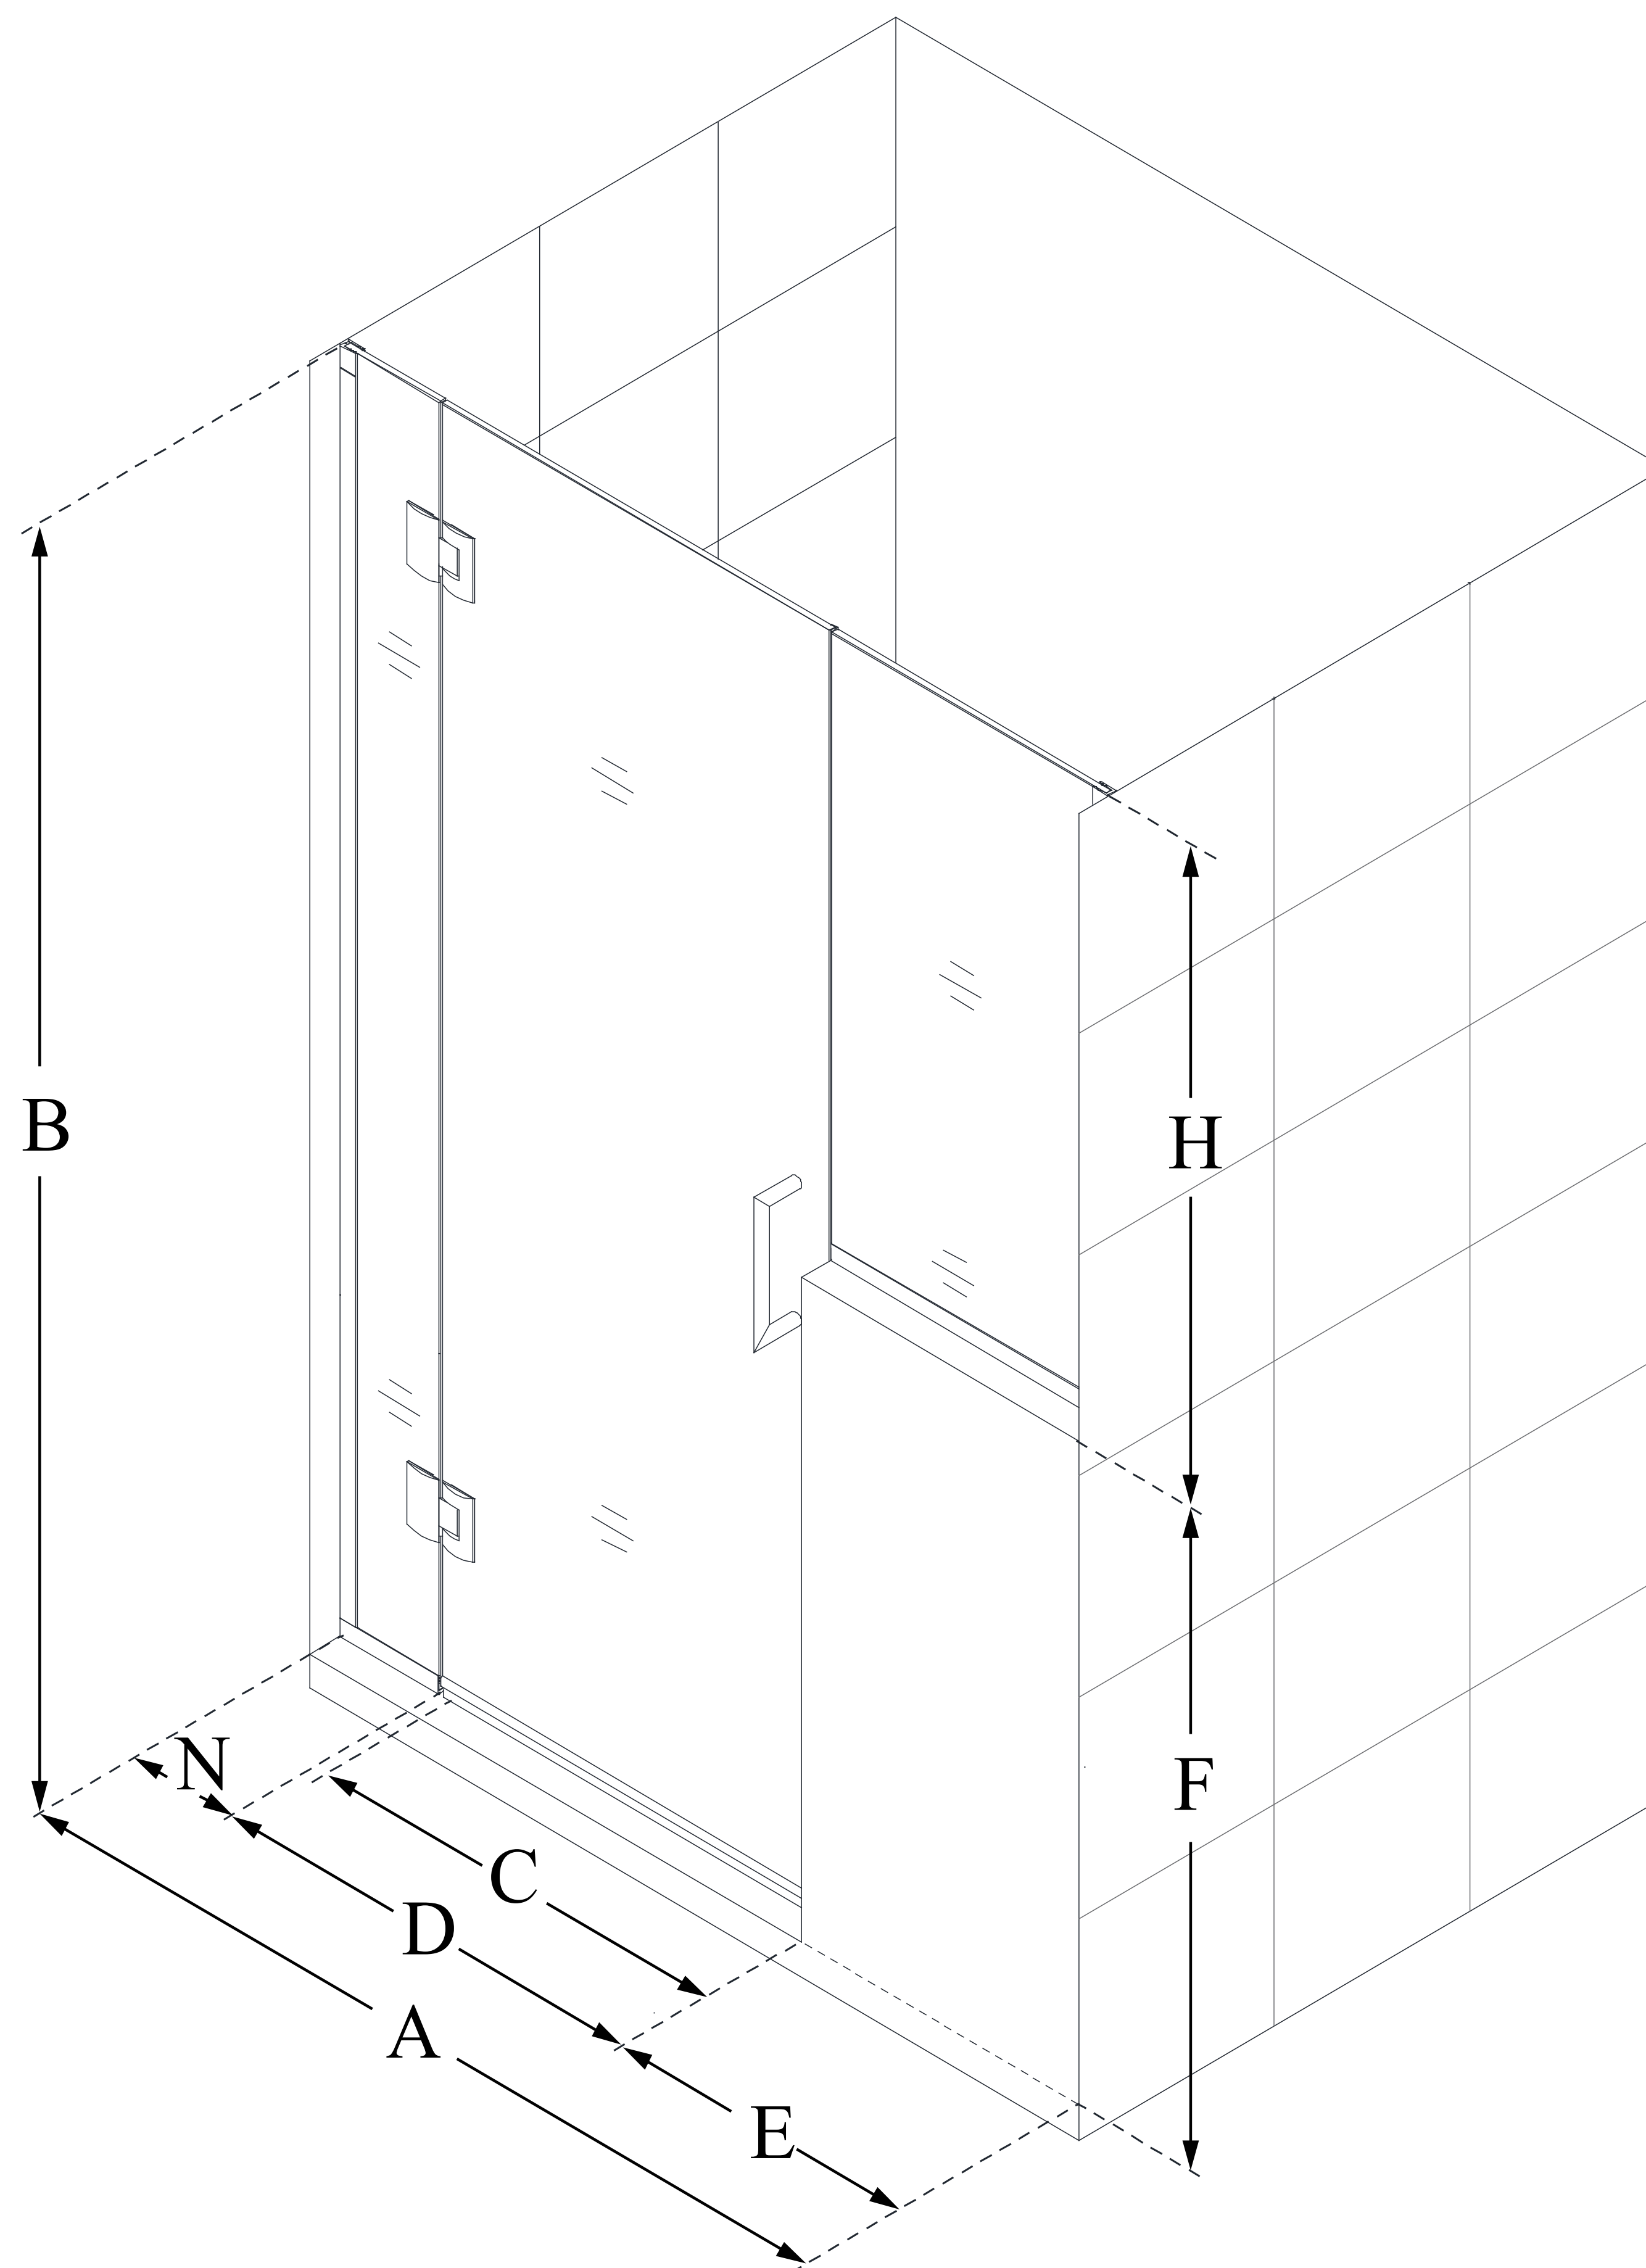

D1253036

UNIDOOR-X

DreamLine Unidoor-X 61-61 1/2
in. W x 72 in. H Frameless Hinged
Shower Door, Clear Glass

SWING DOOR

CONFIGURATION DIMENSIONS:

A: 61 - 61 1/2 in.

MODEL WIDTH

B: 72 in.

MODEL HEIGHT

C: 24 in.

ACCESS WIDTH

D: 25 in.

DOOR WIDTH

E: 30 in.

INLINE PANEL WIDTH

F: 36 in.

BUTTRESS WALL HEIGHT

H: 36 in.

BUTTRESS GLASS HEIGHT

N: 6 in.

HINGE PANEL WIDTH

DreamLine reserves the right to update or modify the hardware or materials pictured without prior notice for the purpose of product improvement and customer satisfaction.