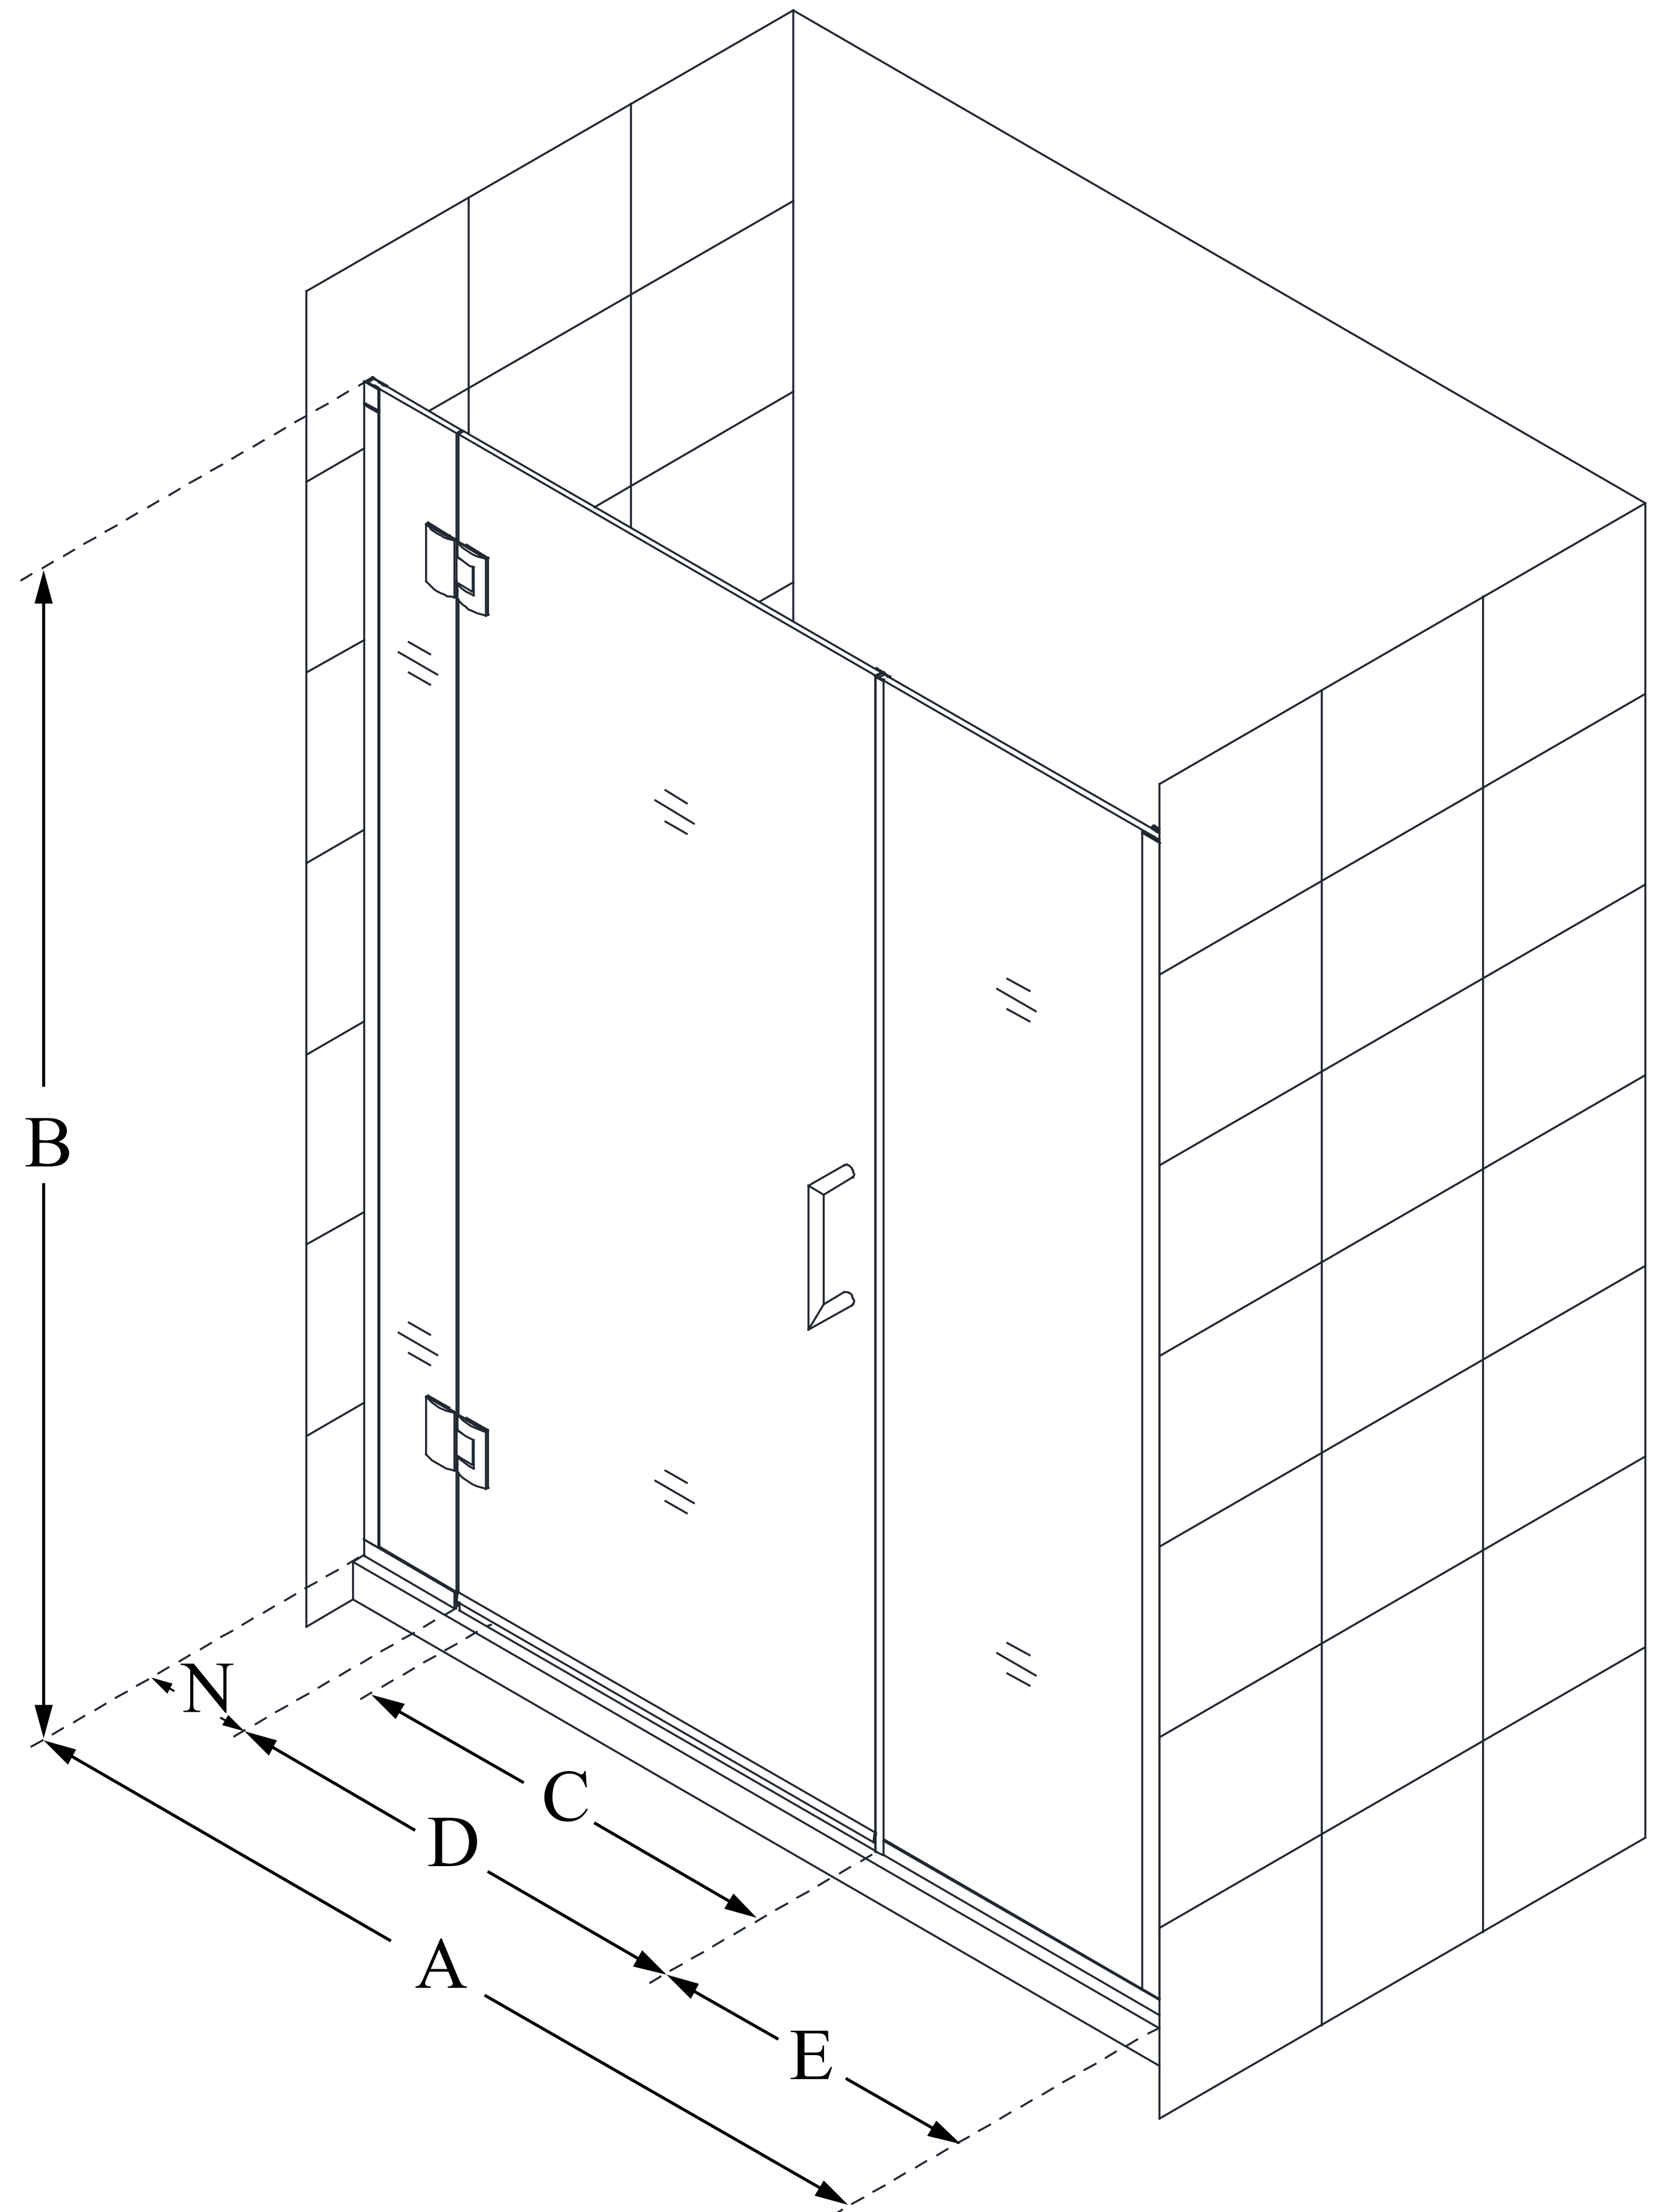

D12422572

UNIDOOR-X

DreamLine Unidoor-X 52 1/2-53
in. W x 72 in. H Frameless Hinged
Shower Door, Clear Glass

SWING DOOR

CONFIGURATION DIMENSIONS:

A: 52 1/2 - 53 in.

MODEL WIDTH

B: 72 in.

MODEL HEIGHT

C: 23 in.

ACCESS WIDTH

D: 24 in.

DOOR WIDTH

E: 22 1/2 in.

INLINE PANEL WIDTH

N: 6 in.

HINGE PANEL WIDTH

DreamLine reserves the right to update or modify the hardware or materials pictured without prior notice for the purpose of product improvement and customer satisfaction.