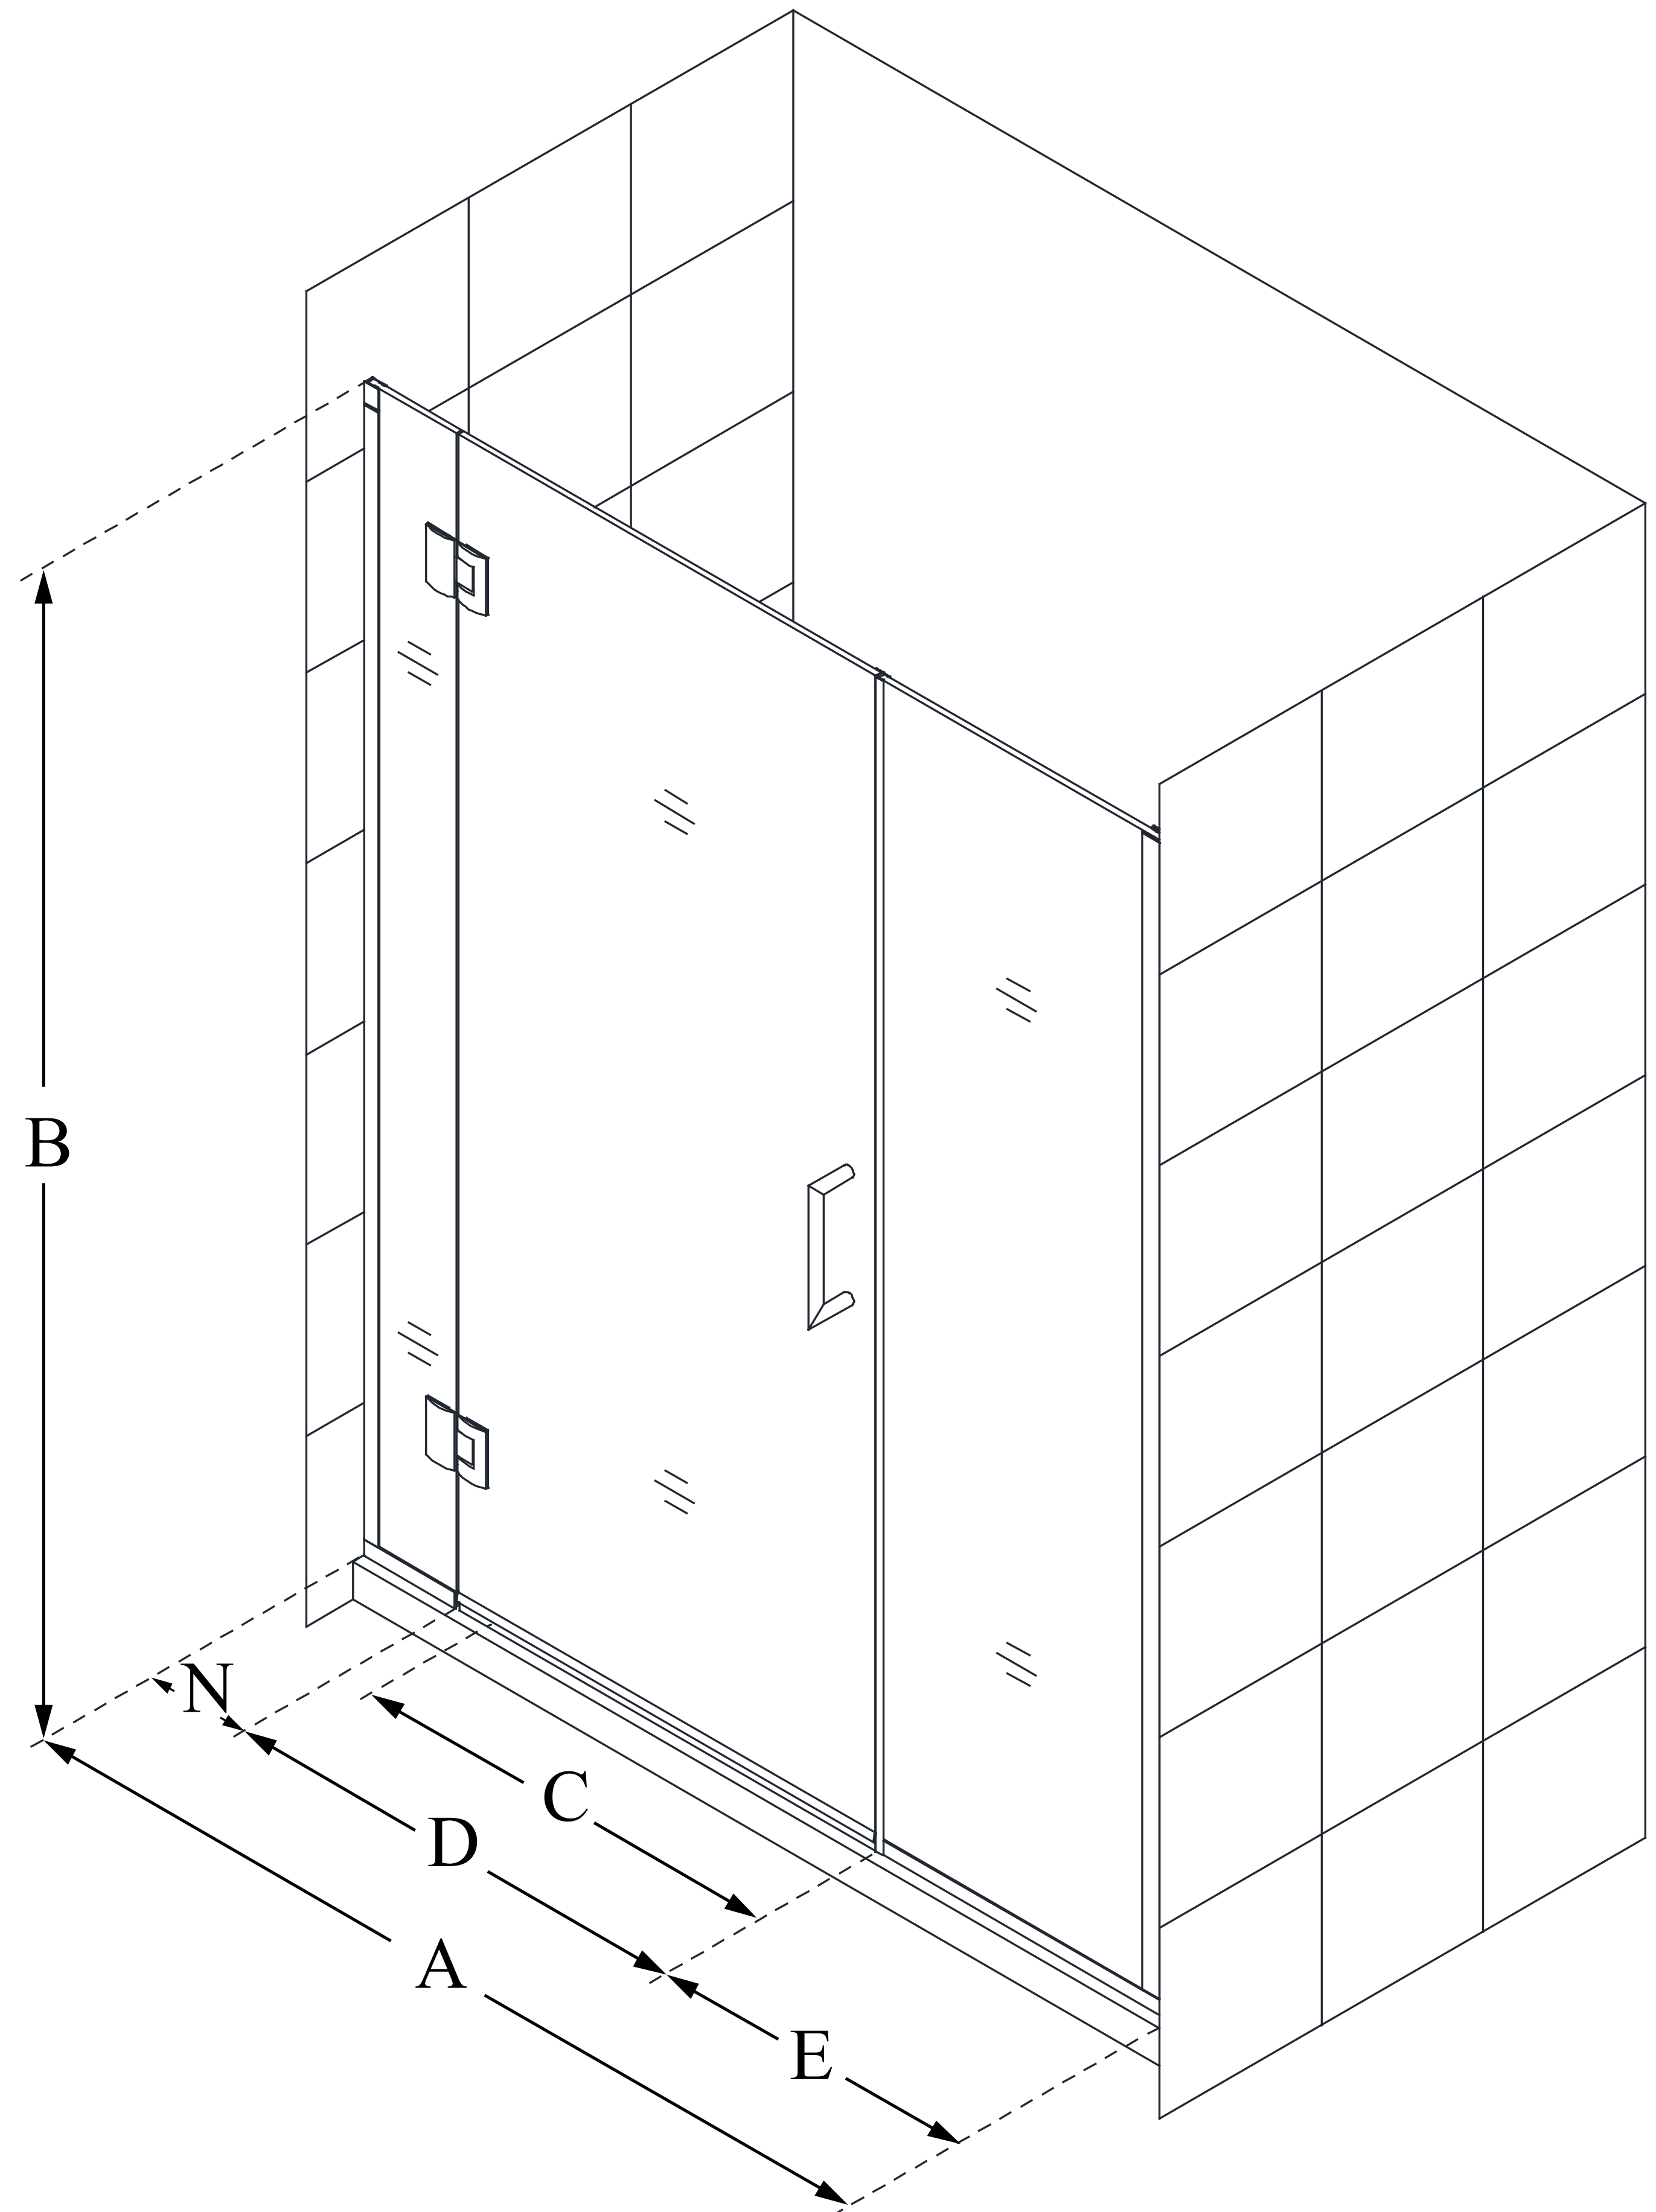

D1251472

UNIDOOR-X

DreamLine Unidoor-X 45-45 1/2
in. W x 72 in. H Frameless Hinged
Shower Door, Clear Glass

SWING DOOR

CONFIGURATION DIMENSIONS:

A: 45 - 45 1/2 in.

MODEL WIDTH

B: 72 in.

MODEL HEIGHT

C: 24 in.

ACCESS WIDTH

D: 25 in.

DOOR WIDTH

E: 14 in.

INLINE PANEL WIDTH

N: 6 in.

HINGE PANEL WIDTH

DreamLine reserves the right to update or modify the hardware or materials pictured without prior notice for the purpose of product improvement and customer satisfaction.