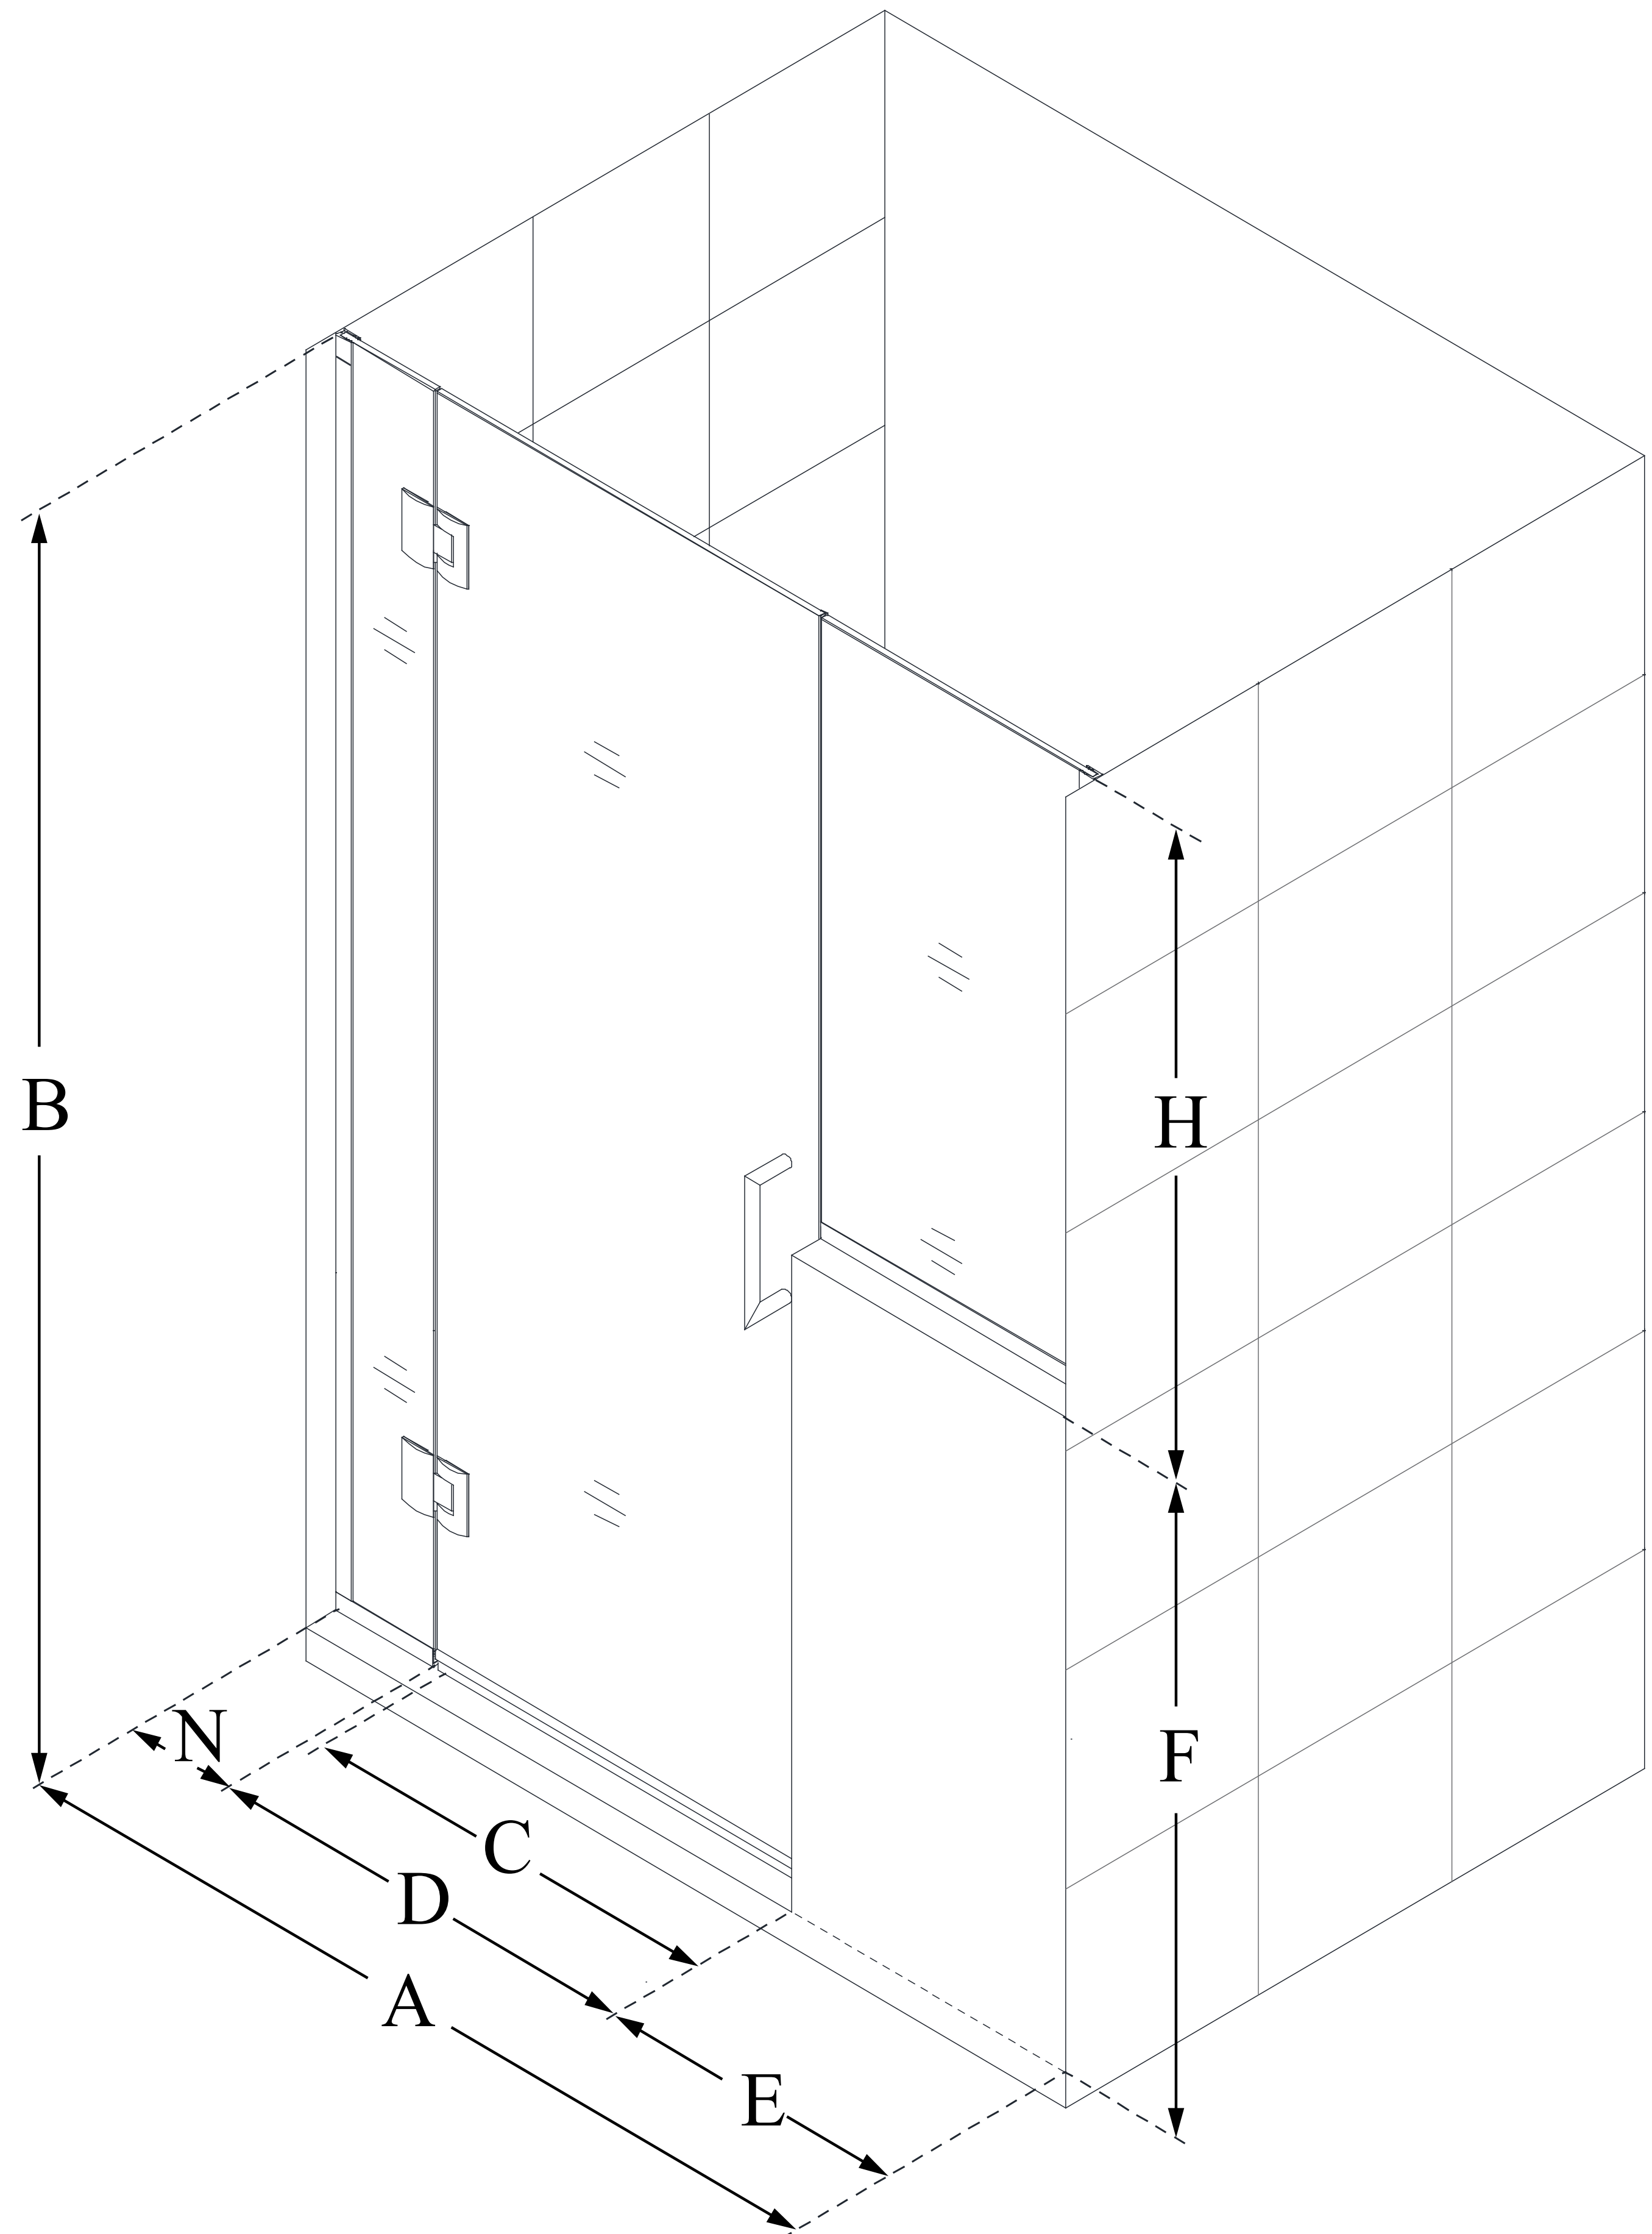

## UNIDOOR-X

DreamLine Unidoor-X 62-62 1/2  
in. W x 72 in. H Frameless Hinged  
Shower Door, Clear Glass

**SWING DOOR**

### CONFIGURATION DIMENSIONS:

**A: 62 - 62 1/2 in.**

MODEL WIDTH

**B: 72 in.**

MODEL HEIGHT

**C: 25 in.**

ACCESS WIDTH

**D: 26 in.**

DOOR WIDTH

**E: 30 in.**

INLINE PANEL WIDTH

**F: 36 in.**

BUTTRESS WALL HEIGHT

**H: 36 in.**

BUTTRESS GLASS HEIGHT

**N: 6 in.**

HINGE PANEL WIDTH

DreamLine reserves the right to update or modify the hardware or materials pictured without prior notice for the purpose of product improvement and customer satisfaction.