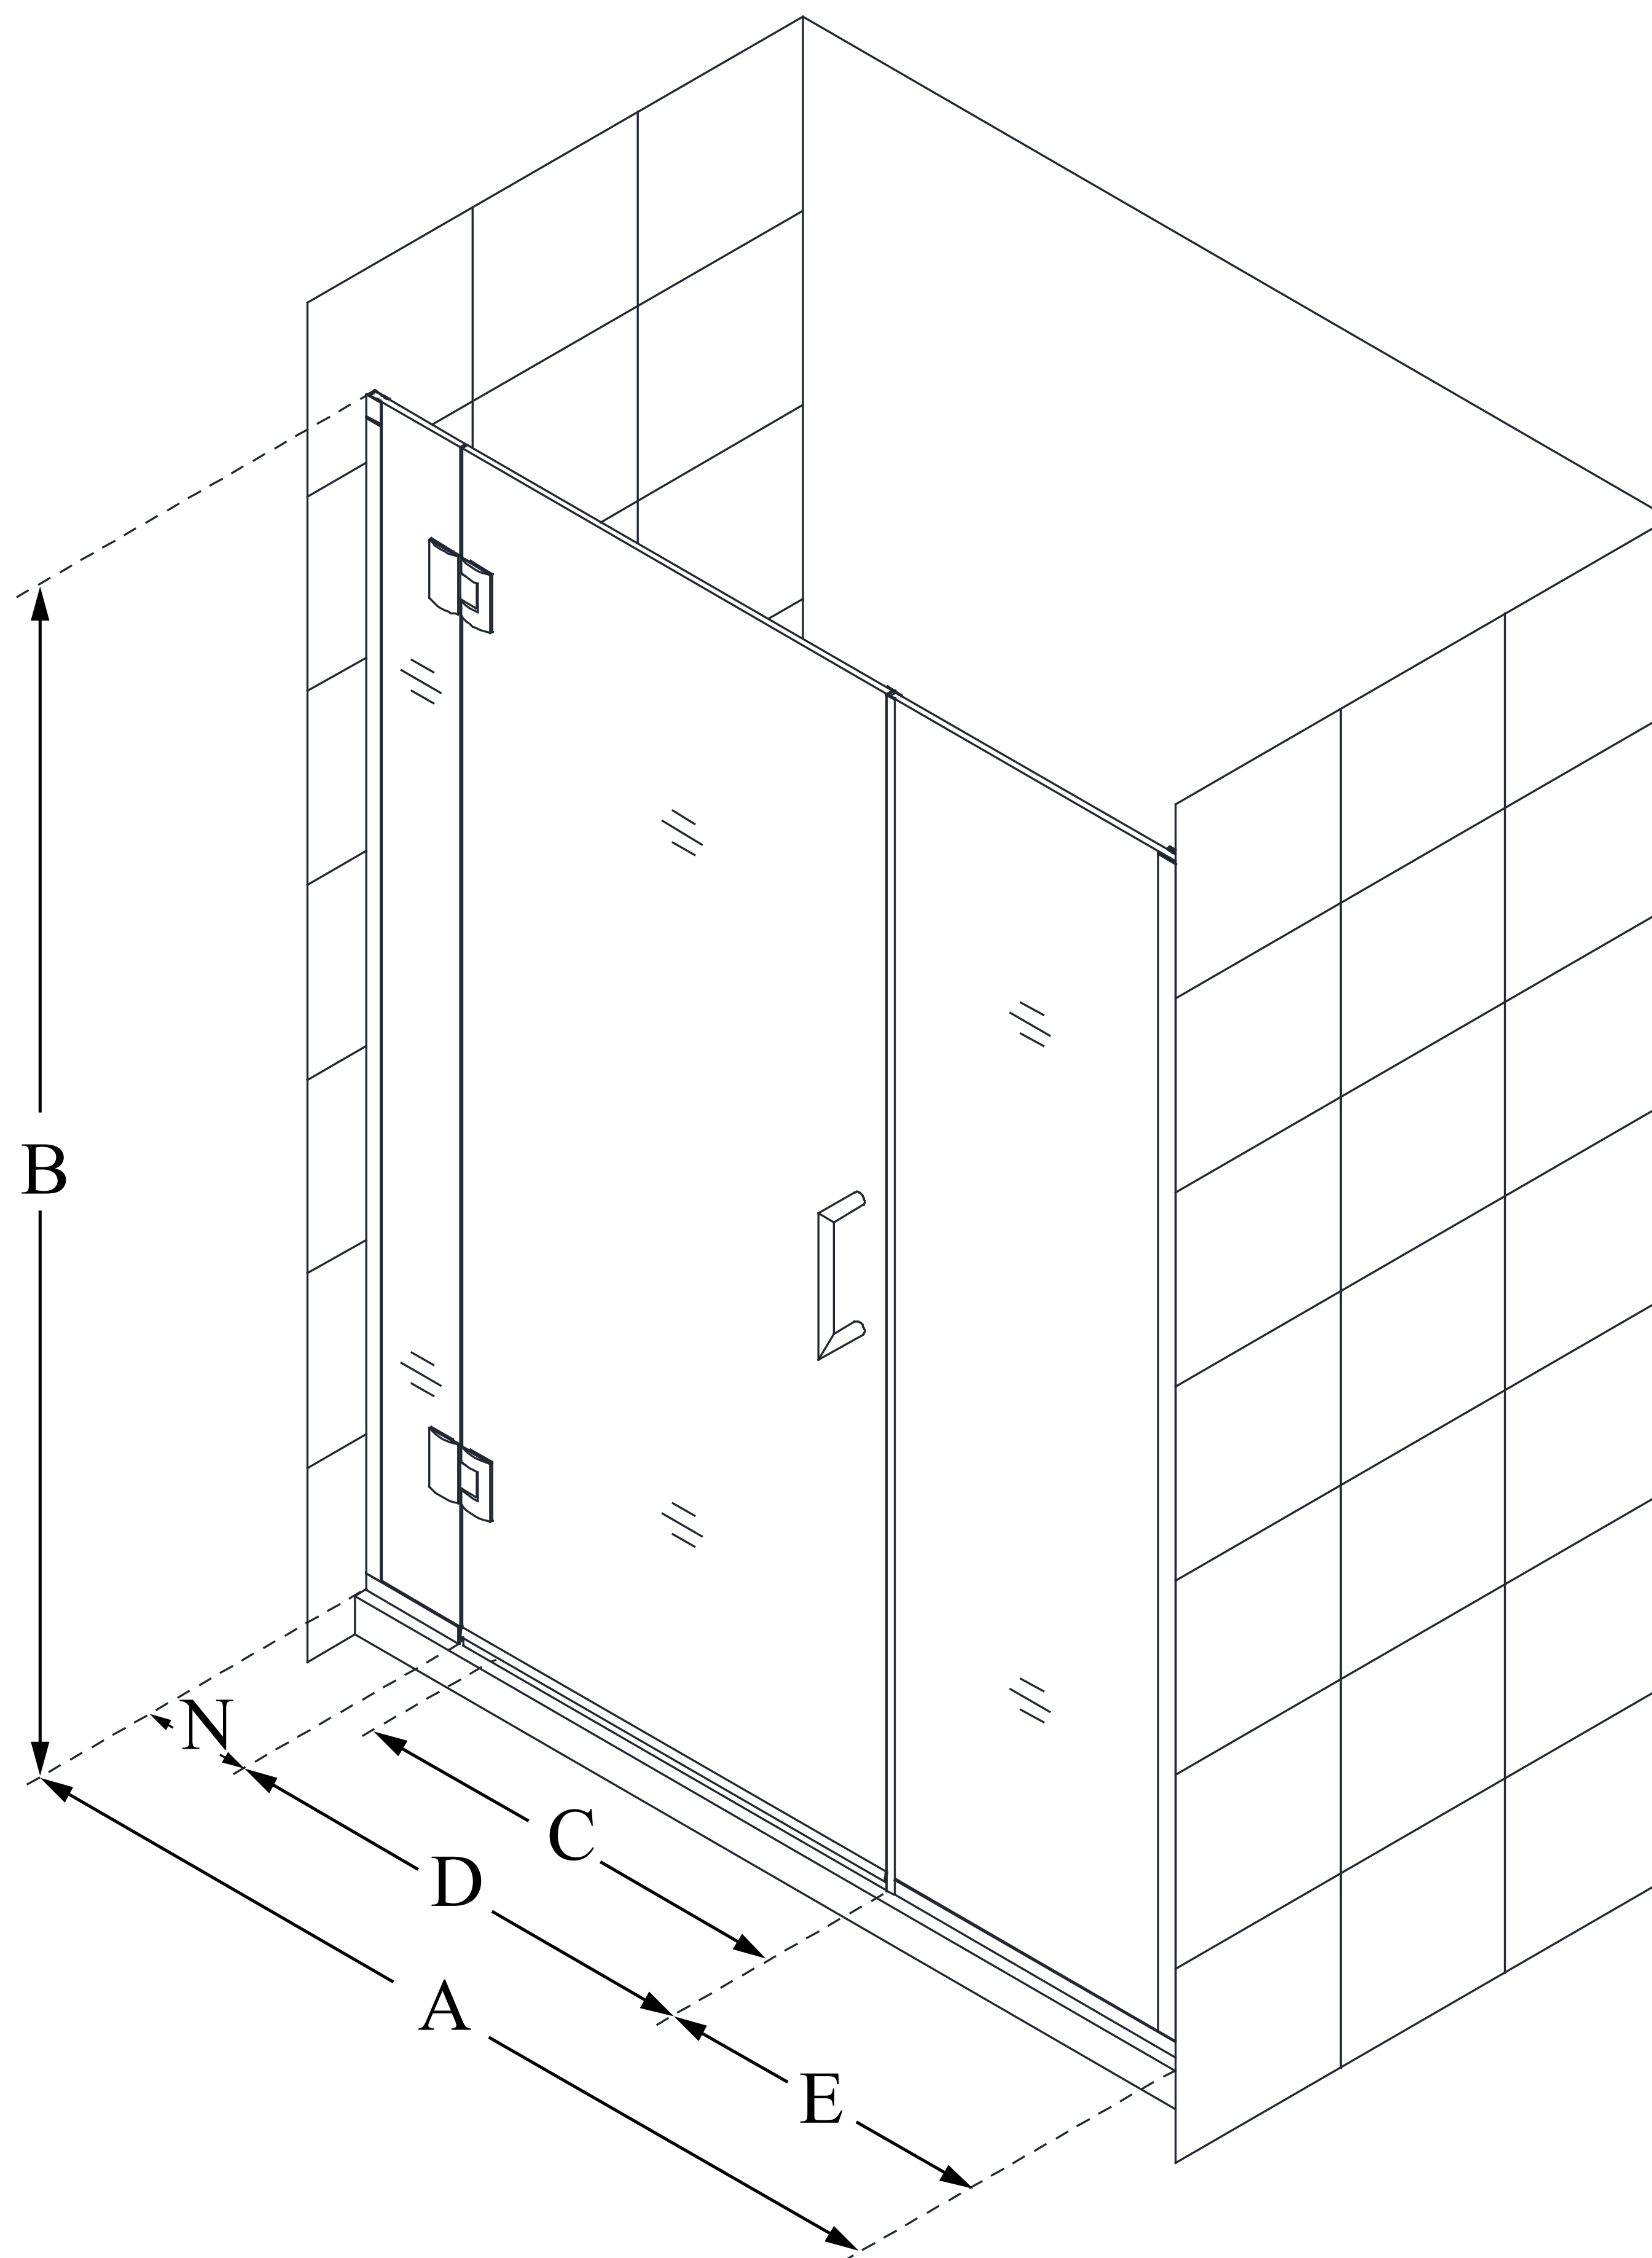

D1260672

UNIDOOR-X

DreamLine Unidoor-X 38-38 1/2
in. W x 72 in. H Frameless Hinged
Shower Door, Clear Glass

SWING DOOR

CONFIGURATION DIMENSIONS:

A: 38 - 38 1/2 in.

MODEL WIDTH

B: 72 in.

MODEL HEIGHT

C: 25 in.

ACCESS WIDTH

D: 26 in.

DOOR WIDTH

E: 6 in.

INLINE PANEL WIDTH

N: 6 in.

HINGE PANEL WIDTH

DreamLine reserves the right to update or modify the hardware or materials pictured without prior notice for the purpose of product improvement and customer satisfaction.