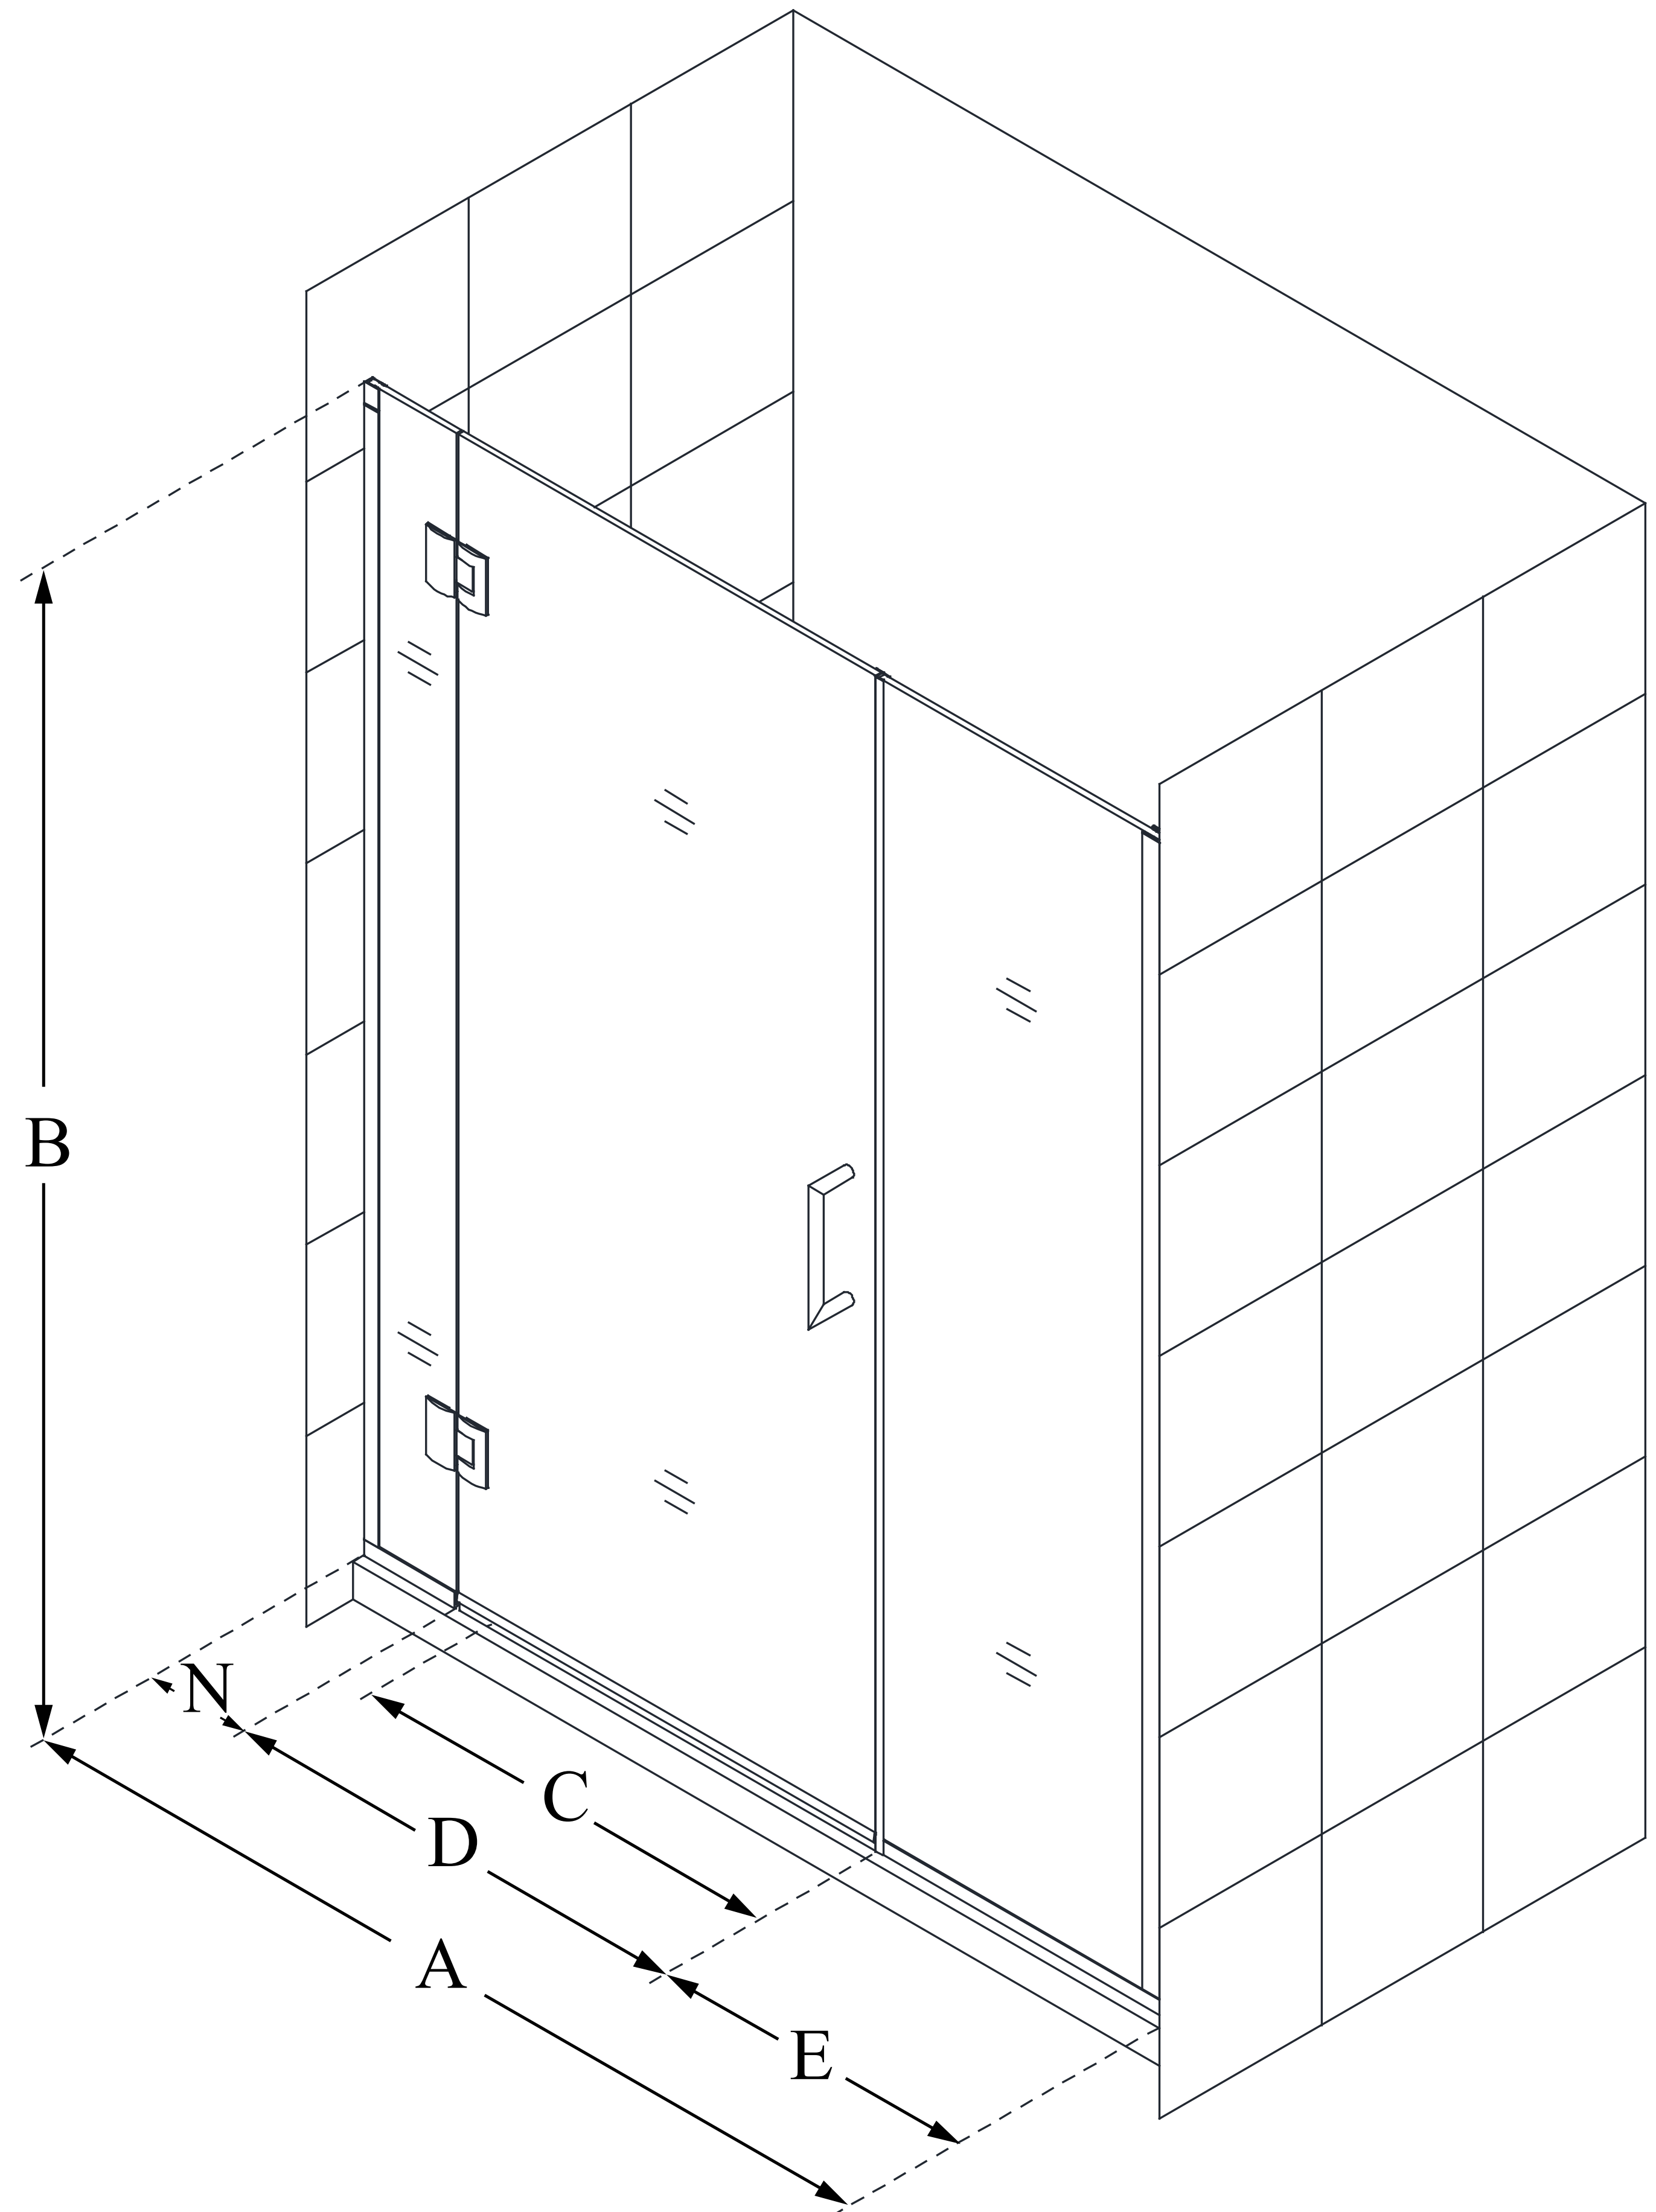

D1270672

UNIDOOR-X

DreamLine Unidoor-X 39-39 1/2
in. W x 72 in. H Frameless Hinged
Shower Door, Clear Glass

SWING DOOR

CONFIGURATION DIMENSIONS:

A: 39 - 39 1/2 in.

MODEL WIDTH

B: 72 in.

MODEL HEIGHT

C: 26 in.

ACCESS WIDTH

D: 27 in.

DOOR WIDTH

E: 6 in.

INLINE PANEL WIDTH

N: 6 in.

HINGE PANEL WIDTH

DreamLine reserves the right to update or modify the hardware or materials pictured without prior notice for the purpose of product improvement and customer satisfaction.