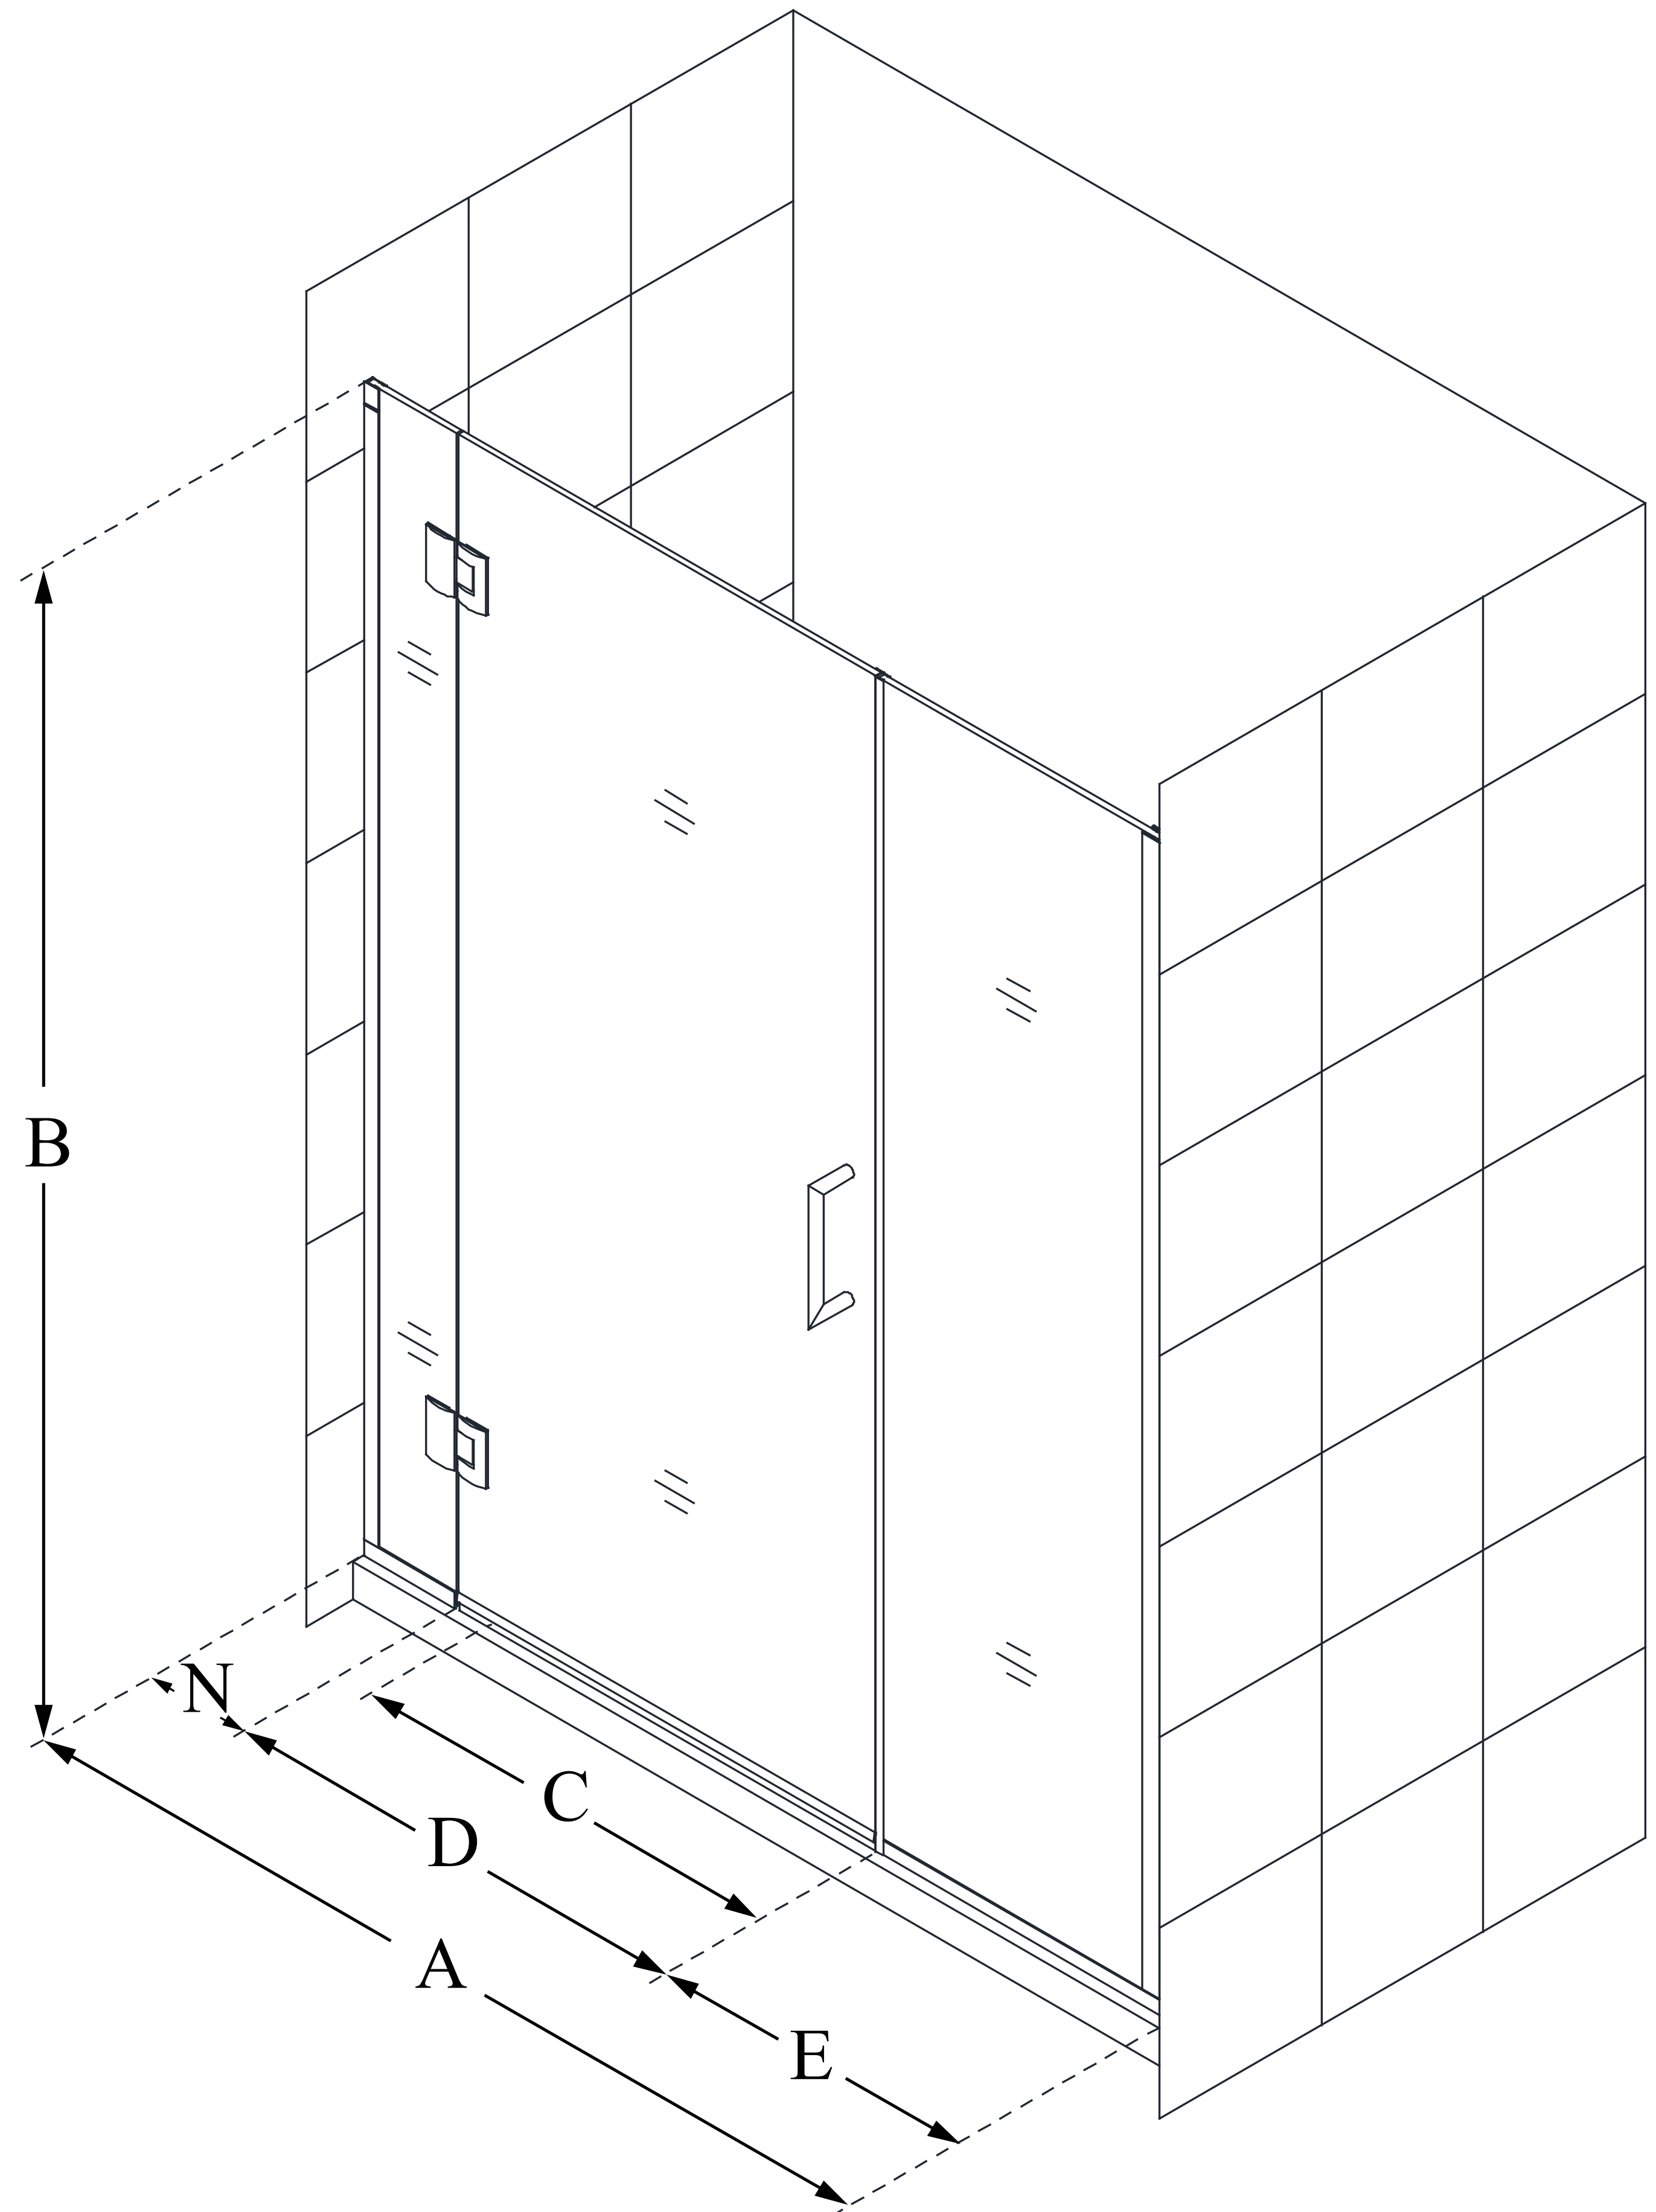

D12630572

UNIDOOR-X

DreamLine Unidoor-X 62 1/2-63
in. W x 72 in. H Frameless Hinged
Shower Door, Clear Glass

SWING DOOR

CONFIGURATION DIMENSIONS:

A: 62 1/2 - 63 in.

MODEL WIDTH

B: 72 in.

MODEL HEIGHT

C: 25 in.

ACCESS WIDTH

D: 26 in.

DOOR WIDTH

E: 30 1/2 in.

INLINE PANEL WIDTH

N: 6 in.

HINGE PANEL WIDTH

DreamLine reserves the right to update or modify the hardware or materials pictured without prior notice for the purpose of product improvement and customer satisfaction.