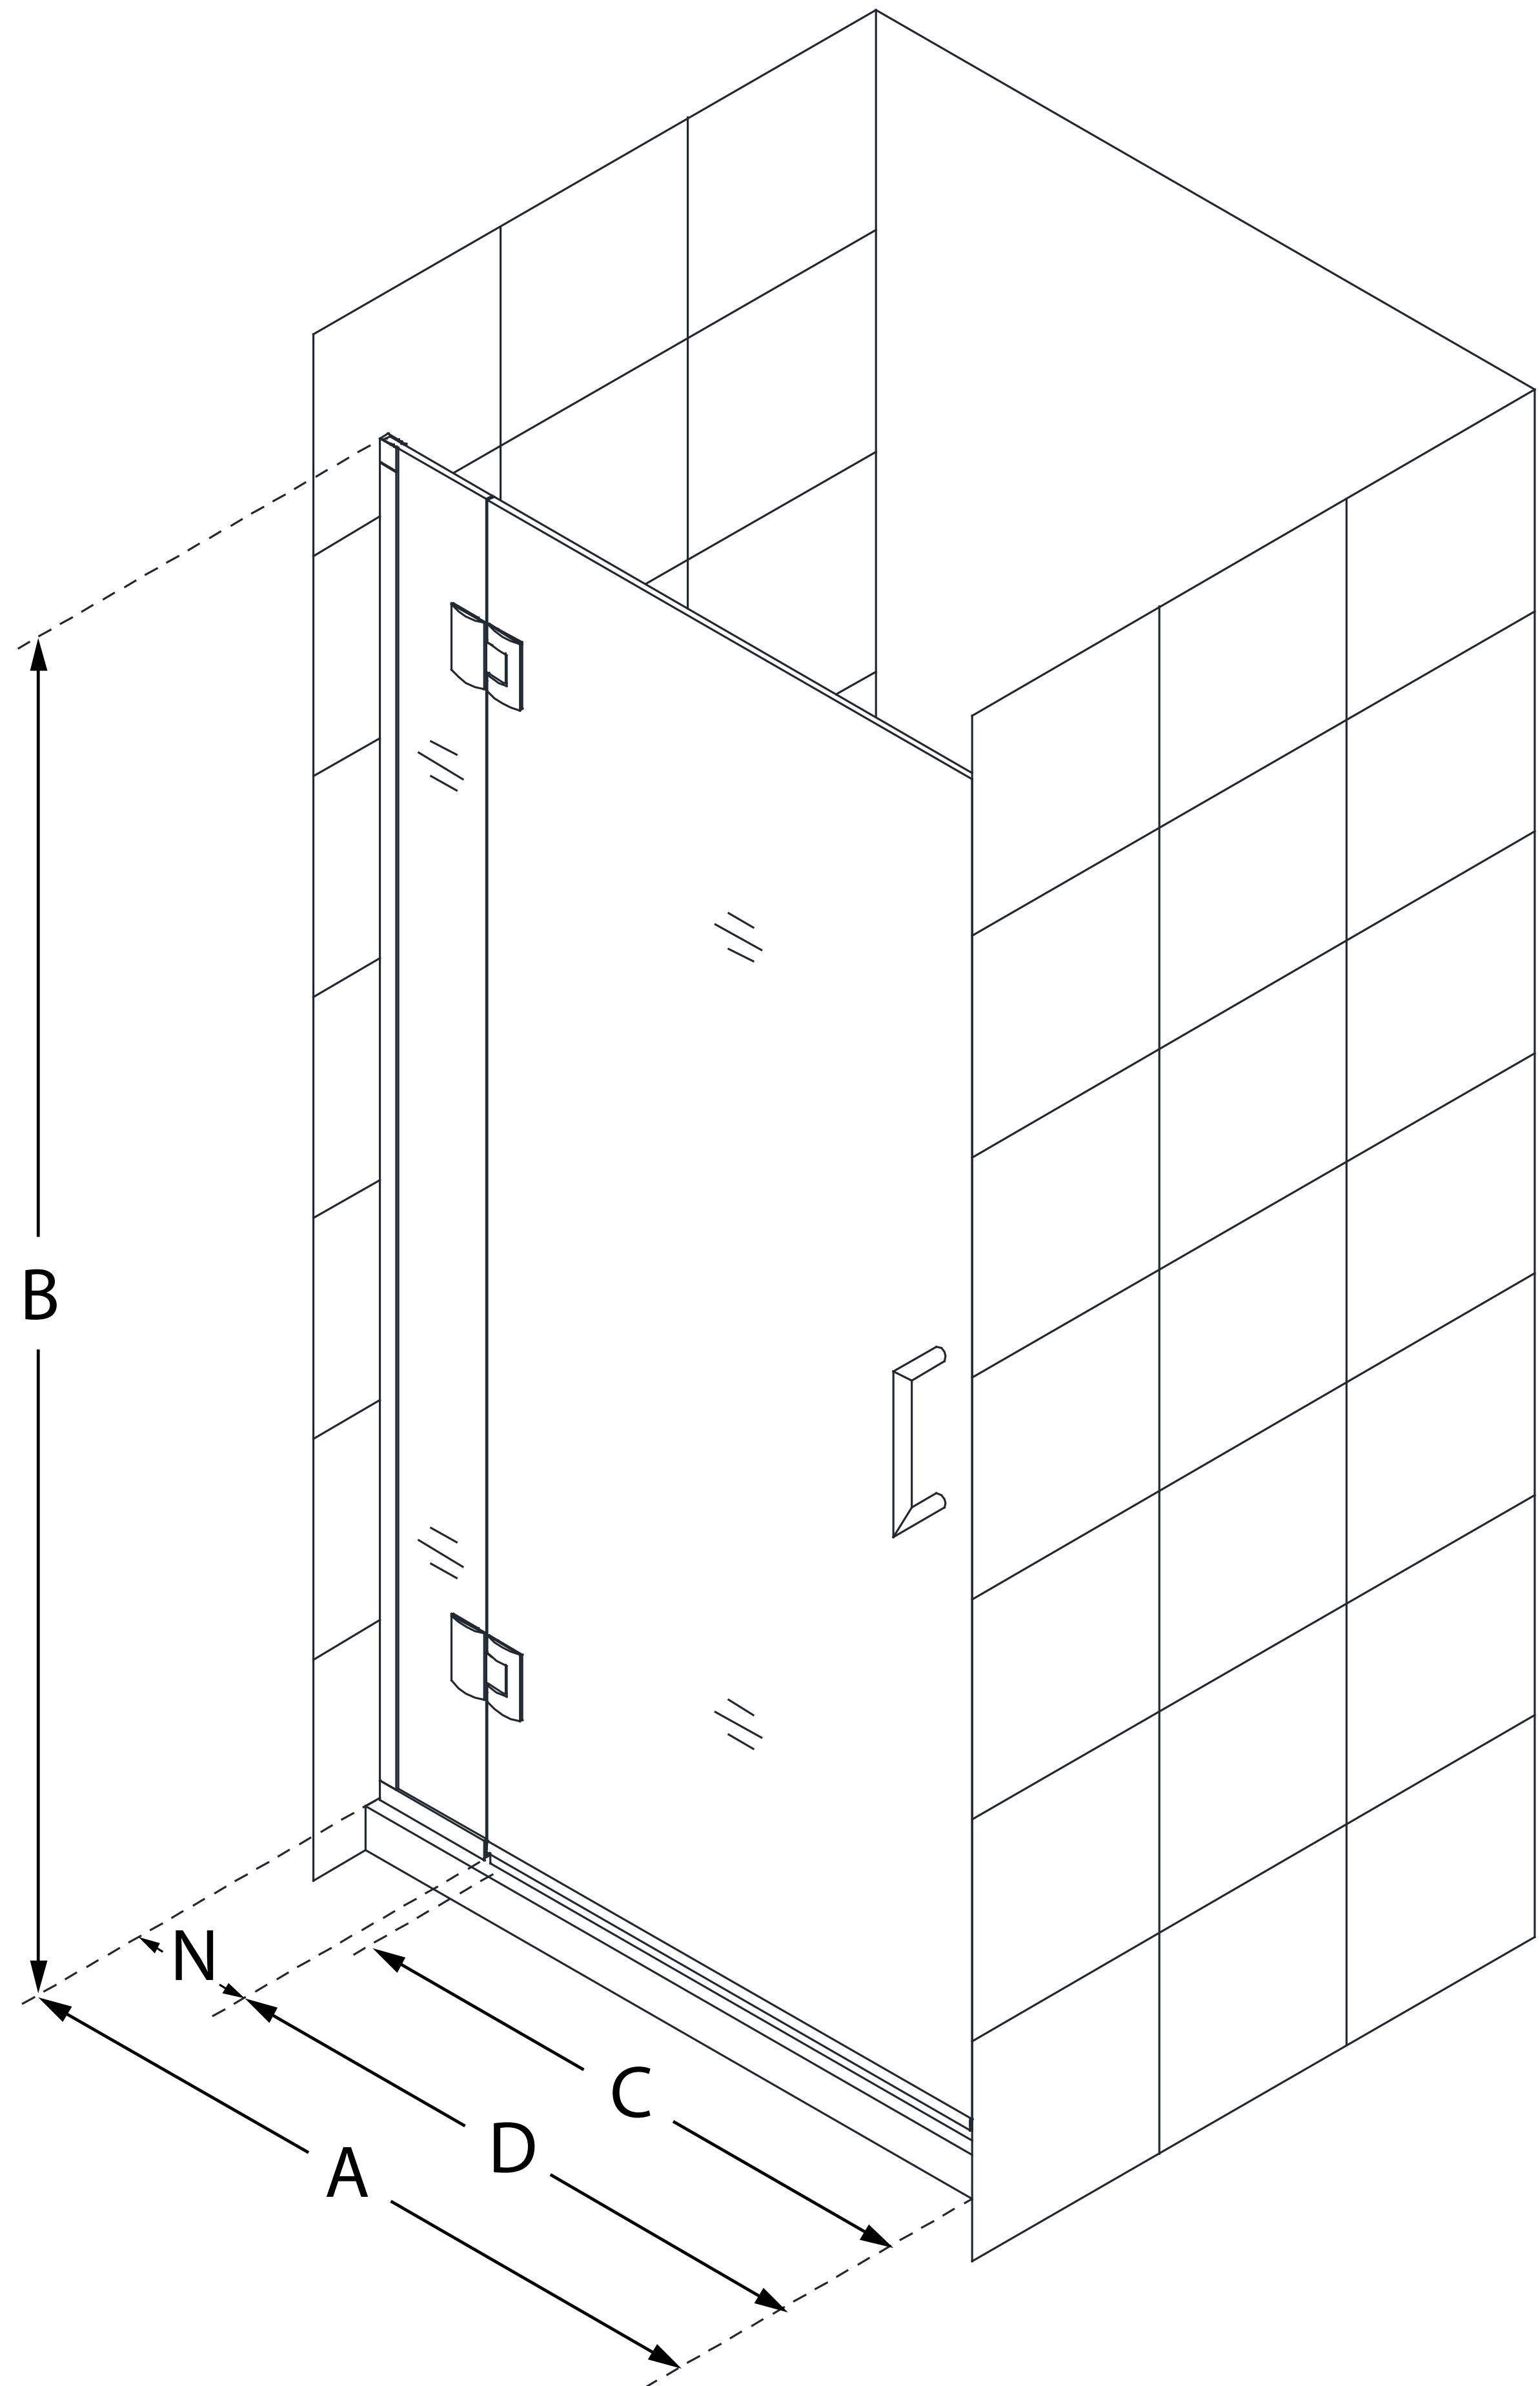

D12872

UNIDOOR-X

DreamLine Unidoor-X 34 in. W x
72 in. H Frameless Hinged Shower
Door, Clear Glass

SWING DOOR

CONFIGURATION DIMENSIONS:

A: 34 in.

MODEL WIDTH

B: 72 in.

MODEL HEIGHT

C: 27 in.

ACCESS WIDTH

D: 28 in.

DOOR WIDTH

N: 6 in.

HINGE PANEL WIDTH

DreamLine reserves the right to update or modify the hardware or materials pictured without prior notice for the purpose of product improvement and customer satisfaction.