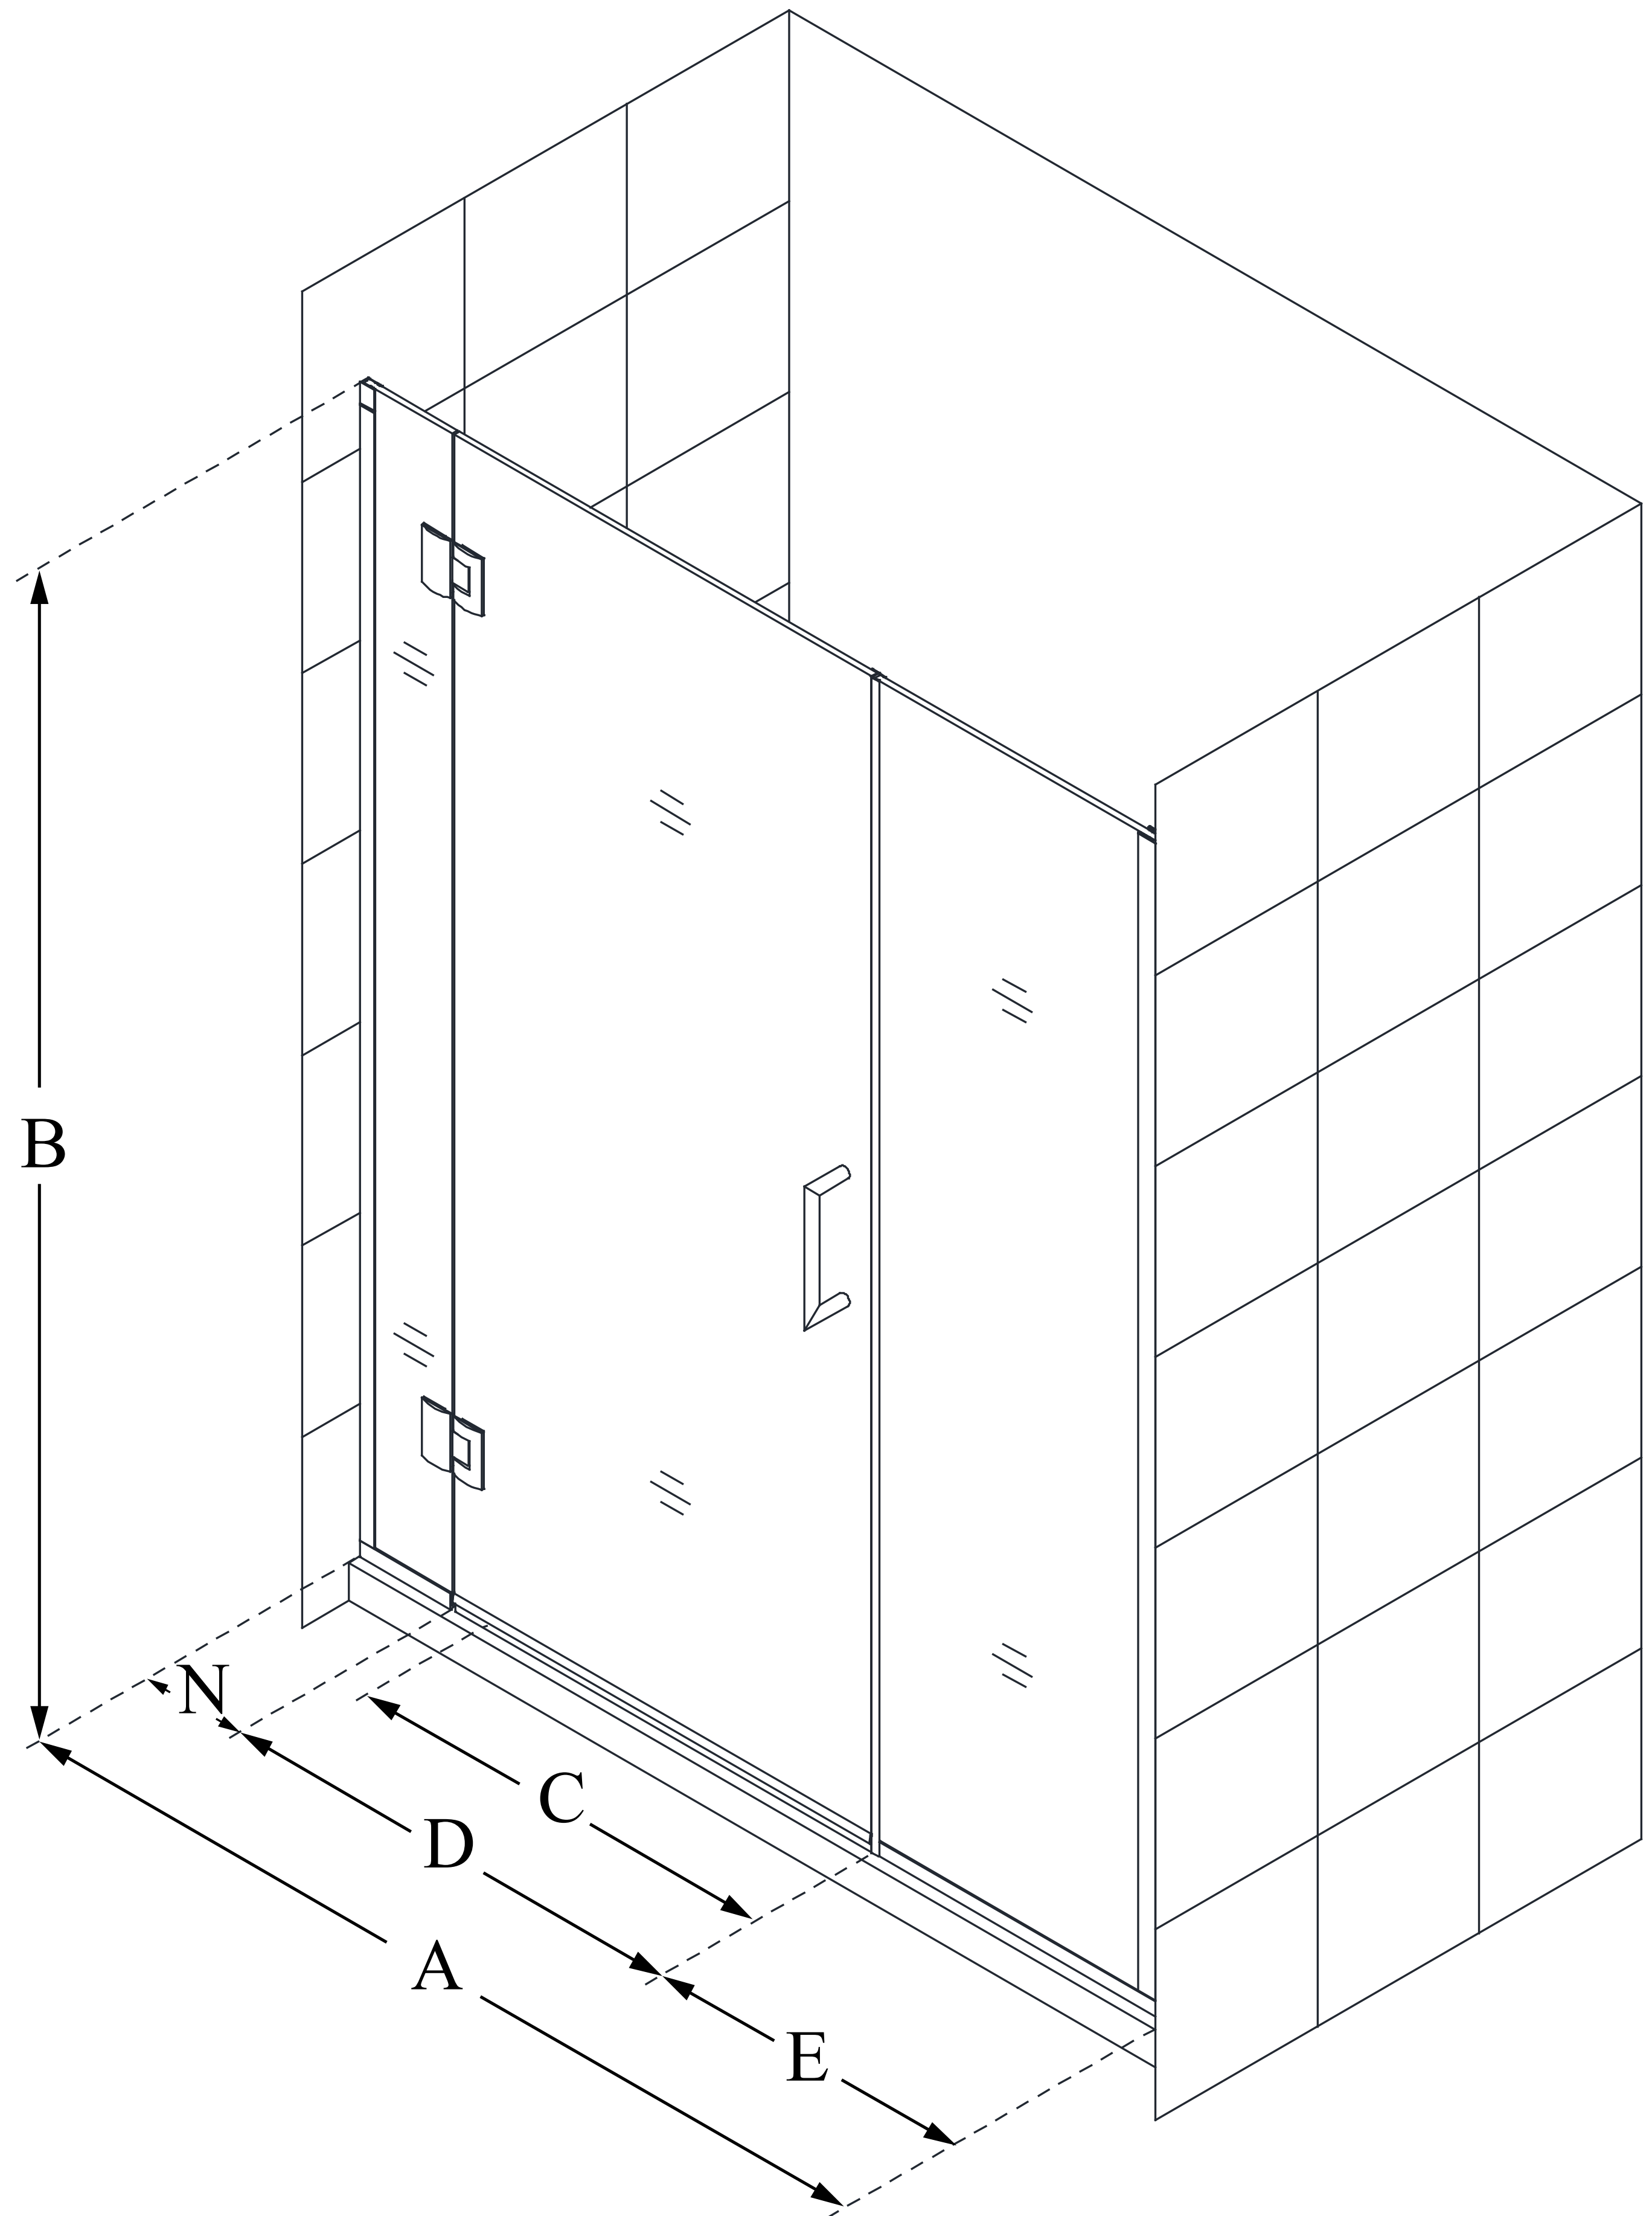

## UNIDOOR-X

DreamLine Unidoor-X 36-36 1/2  
in. W x 72 in. H Frameless Hinged  
Shower Door, Clear Glass

**SWING DOOR**

### CONFIGURATION DIMENSIONS:

**A: 36 - 36 1/2 in.**

MODEL WIDTH

**B: 72 in.**

MODEL HEIGHT

**C: 23 in.**

ACCESS WIDTH

**D: 24 in.**

DOOR WIDTH

**E: 6 in.**

INLINE PANEL WIDTH

**N: 6 in.**

HINGE PANEL WIDTH

DreamLine reserves the right to update or modify the hardware or materials pictured without prior notice for the purpose of product improvement and customer satisfaction.