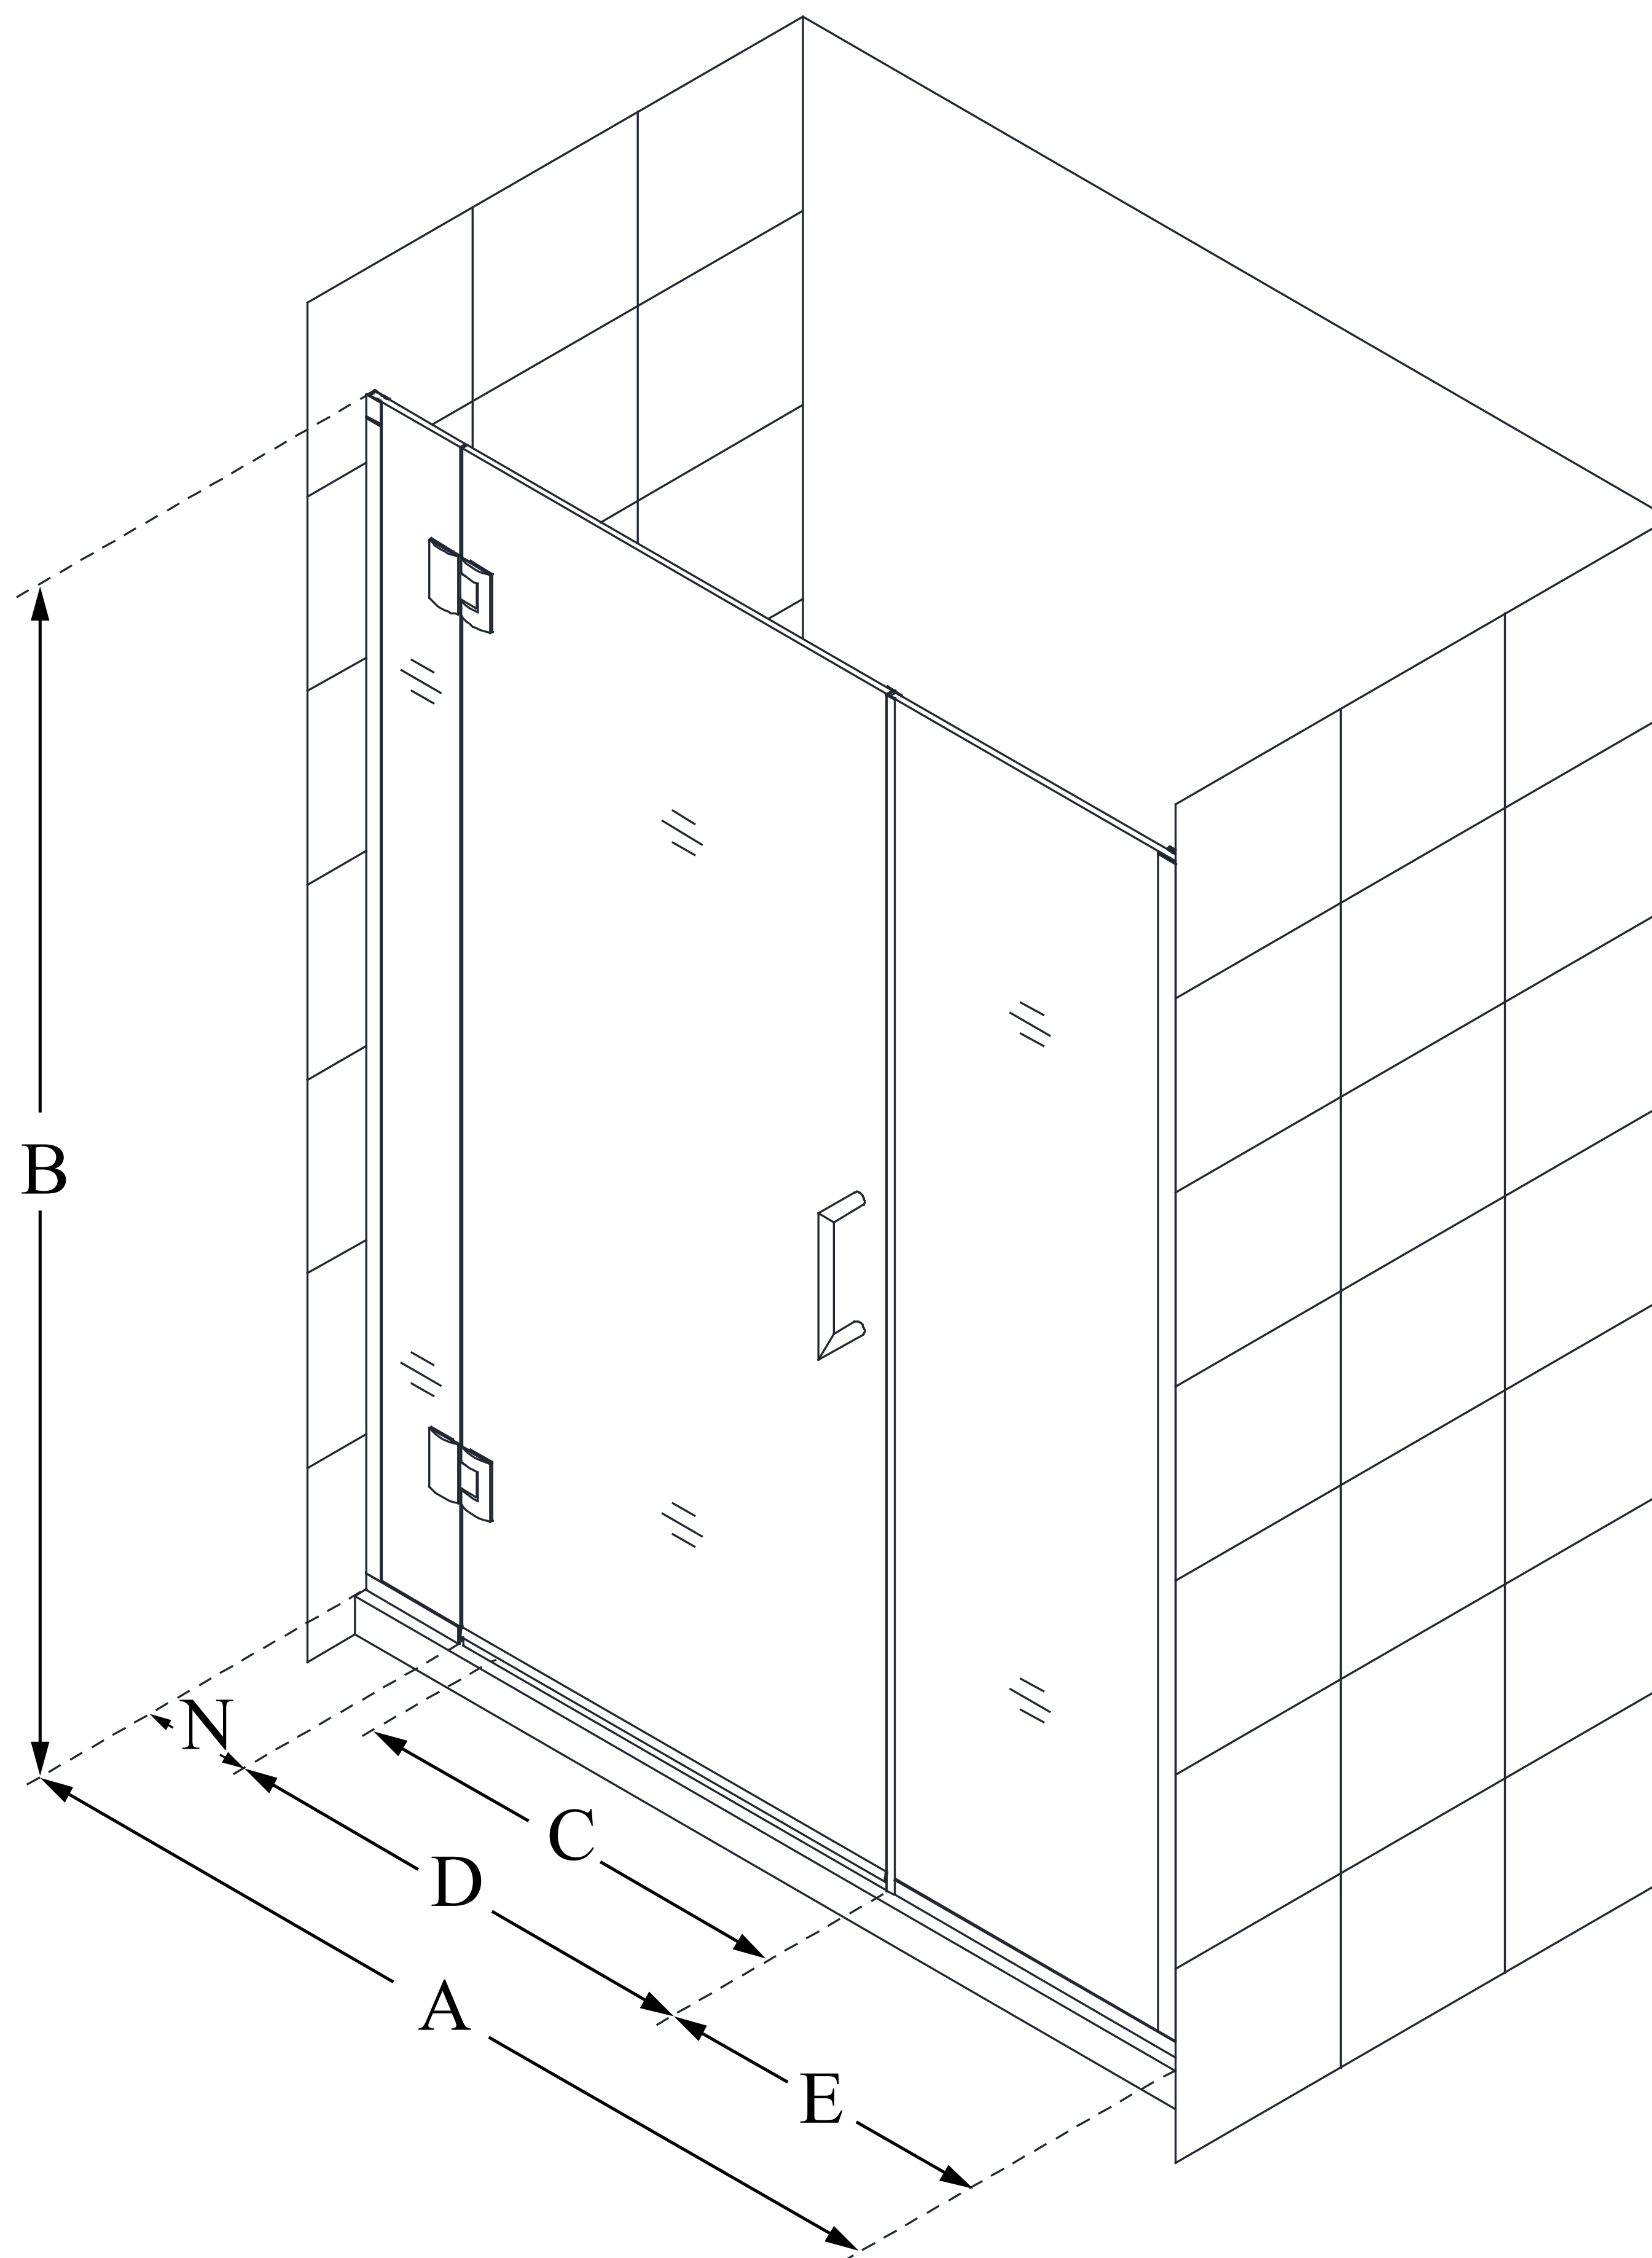

D12622572

UNIDOOR-X

DreamLine Unidoor-X 54 1/2-55 in. W x 72 in. H Frameless Hinged Shower Door, Clear Glass

SWING DOOR

CONFIGURATION DIMENSIONS:

A: 54 1/2 - 55 in.

MODEL WIDTH

B: 72 in.

MODEL HEIGHT

C: 25 in.

ACCESS WIDTH

D: 26 in.

DOOR WIDTH

E: 22 1/2 in.

INLINE PANEL WIDTH

N: 6 in.

HINGE PANEL WIDTH

DreamLine reserves the right to update or modify the hardware or materials pictured without prior notice for the purpose of product improvement and customer satisfaction.