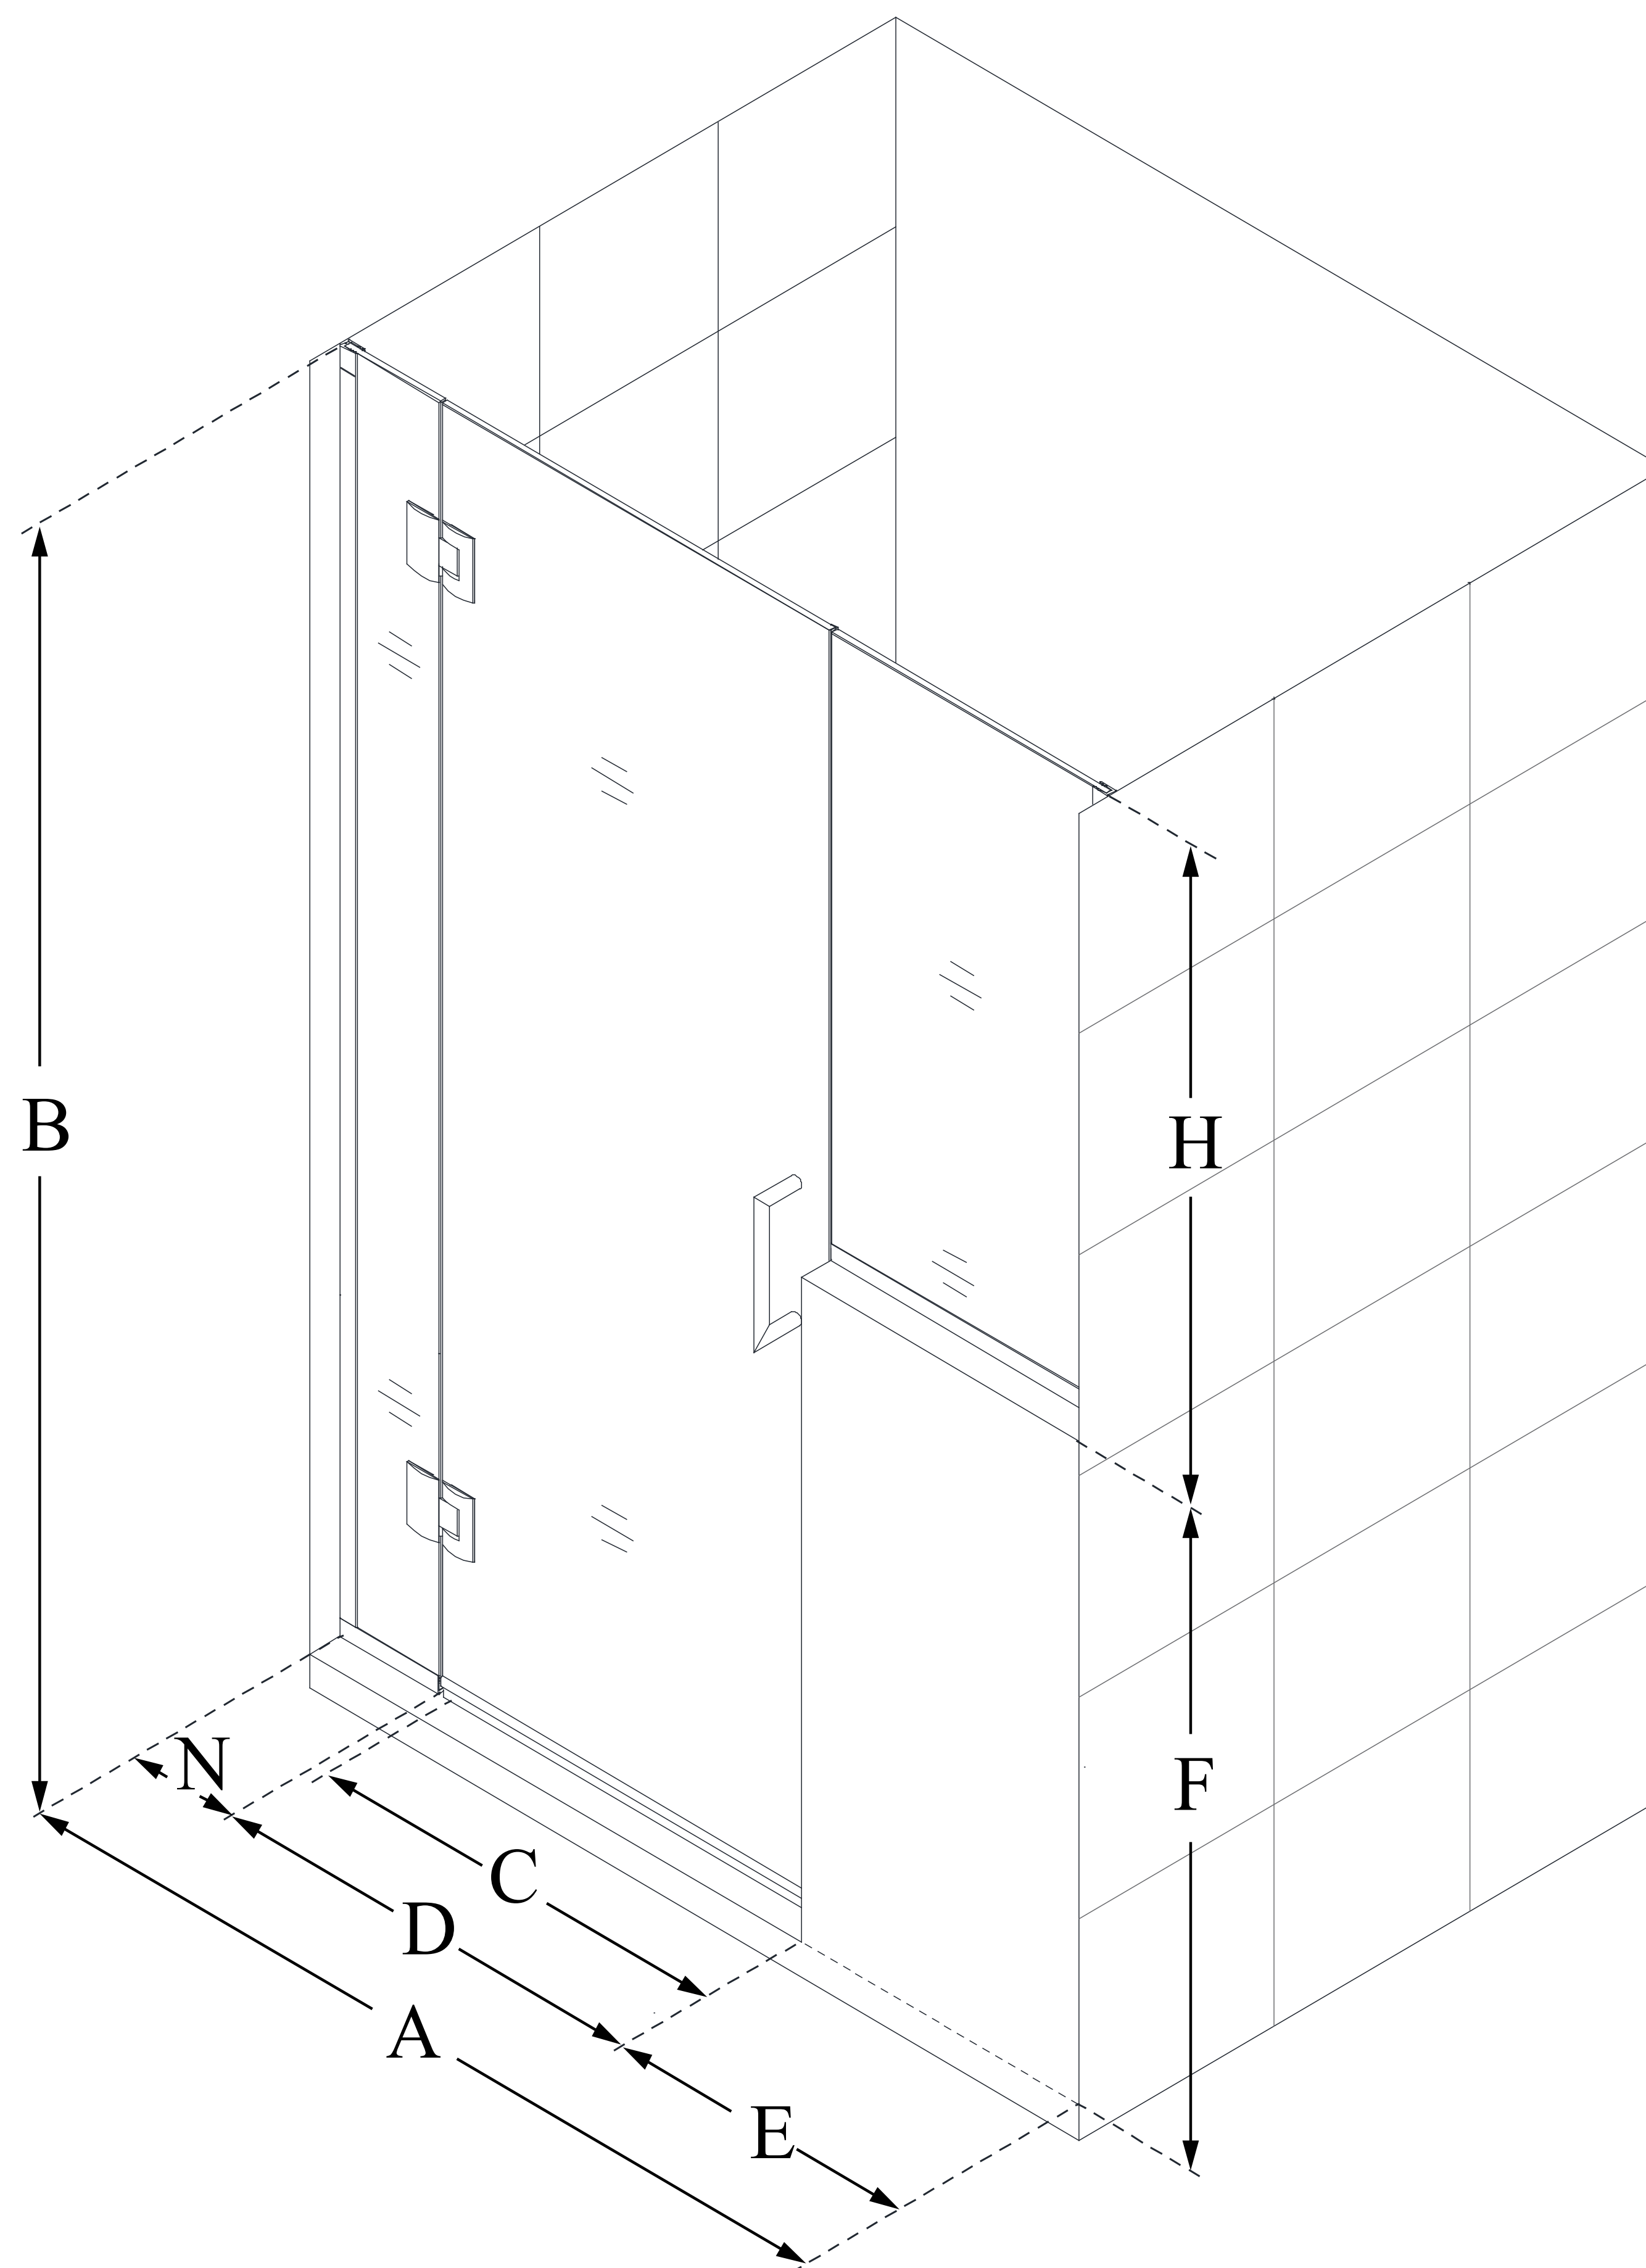

D1283636

UNIDOOR-X

DreamLine Unidoor-X 70-70 1/2 in. W x 72 in. H Frameless Hinged Shower Door, Clear Glass

SWING DOOR

CONFIGURATION DIMENSIONS:

A: 70 - 70 1/2 in.

MODEL WIDTH

B: 72 in.

MODEL HEIGHT

C: 27 in.

ACCESS WIDTH

D: 28 in.

DOOR WIDTH

E: 36 in.

INLINE PANEL WIDTH

F: 36 in.

BUTTRESS WALL HEIGHT

H: 36 in.

BUTTRESS GLASS HEIGHT

N: 6 in.

HINGE PANEL WIDTH

DreamLine reserves the right to update or modify the hardware or materials pictured without prior notice for the purpose of product improvement and customer satisfaction.