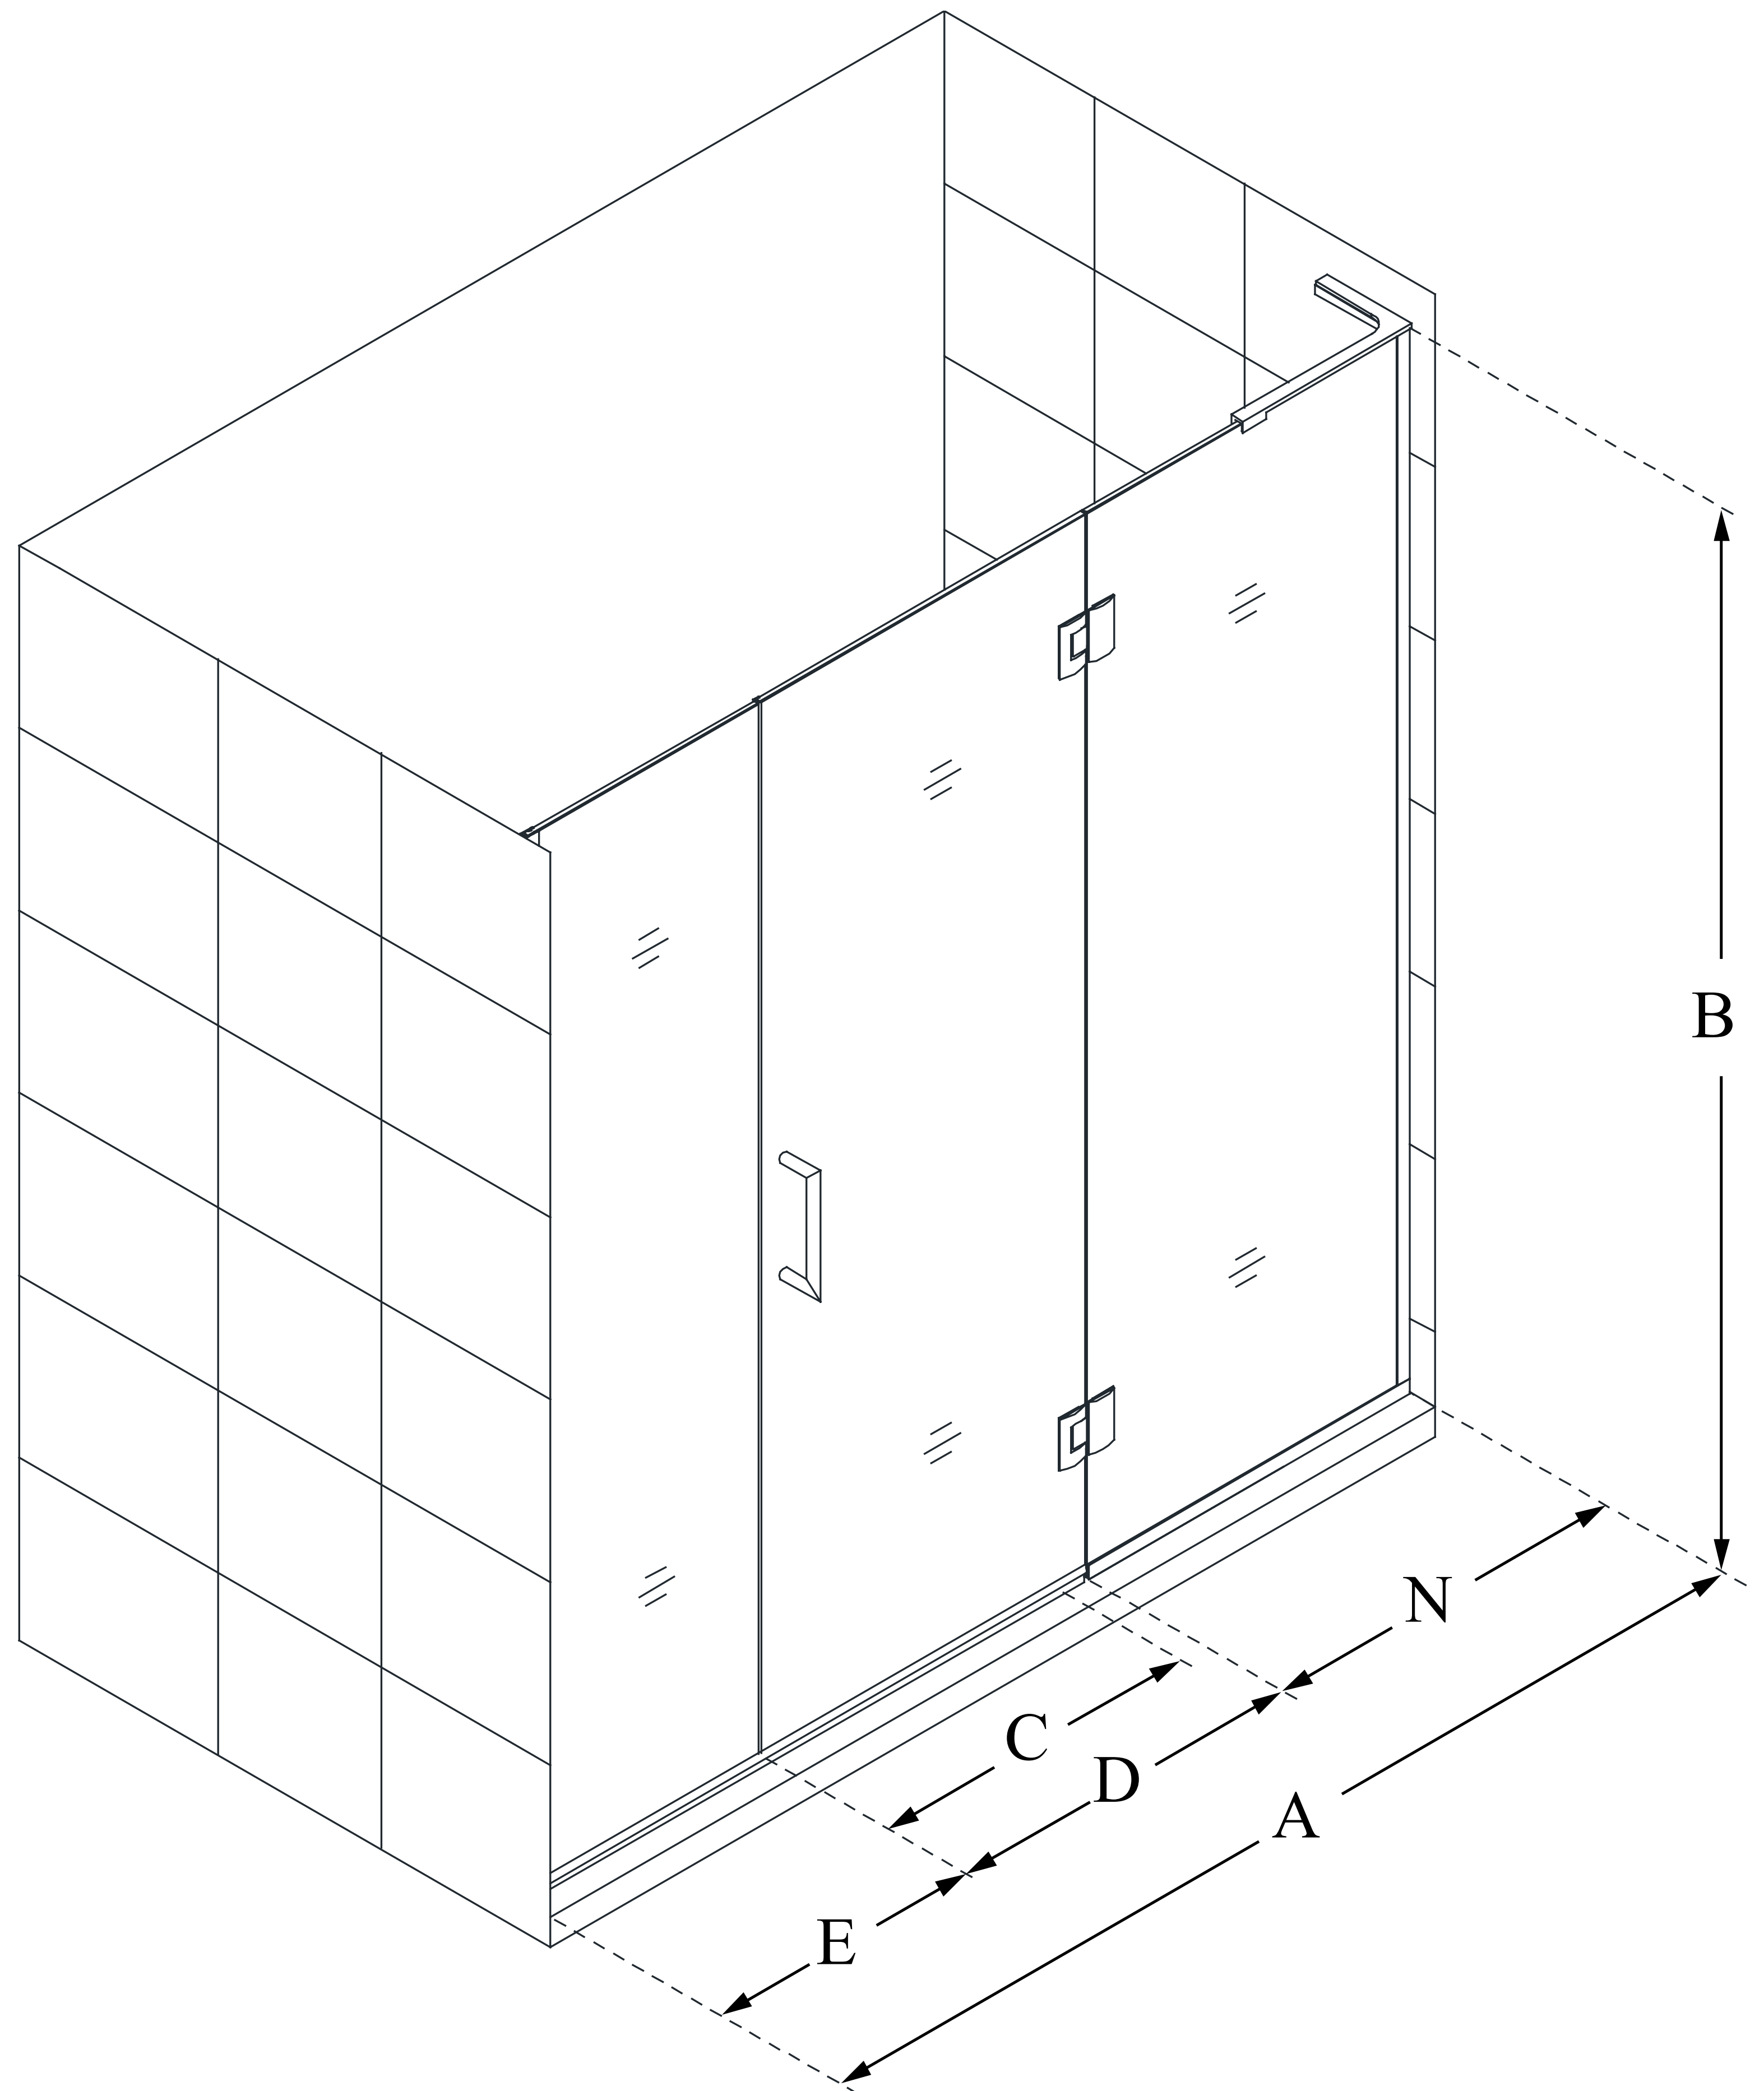

D32306572

UNIDOOR-X

DreamLine Unidoor-X 53 1/2-54
in. W x 72 in. H Frameless Hinged
Shower Door, Clear Glass

SWING DOOR

CONFIGURATION DIMENSIONS:

A: 53 1/2 - 54 in.

MODEL WIDTH

B: 72 in.

MODEL HEIGHT

C: 22 in.

ACCESS WIDTH

D: 23 in.

DOOR WIDTH

E: 6 1/2 in.

INLINE PANEL WIDTH

N: 24 in.

HINGE PANEL WIDTH

DreamLine reserves the right to update or modify the hardware or materials pictured without prior notice for the purpose of product improvement and customer satisfaction.