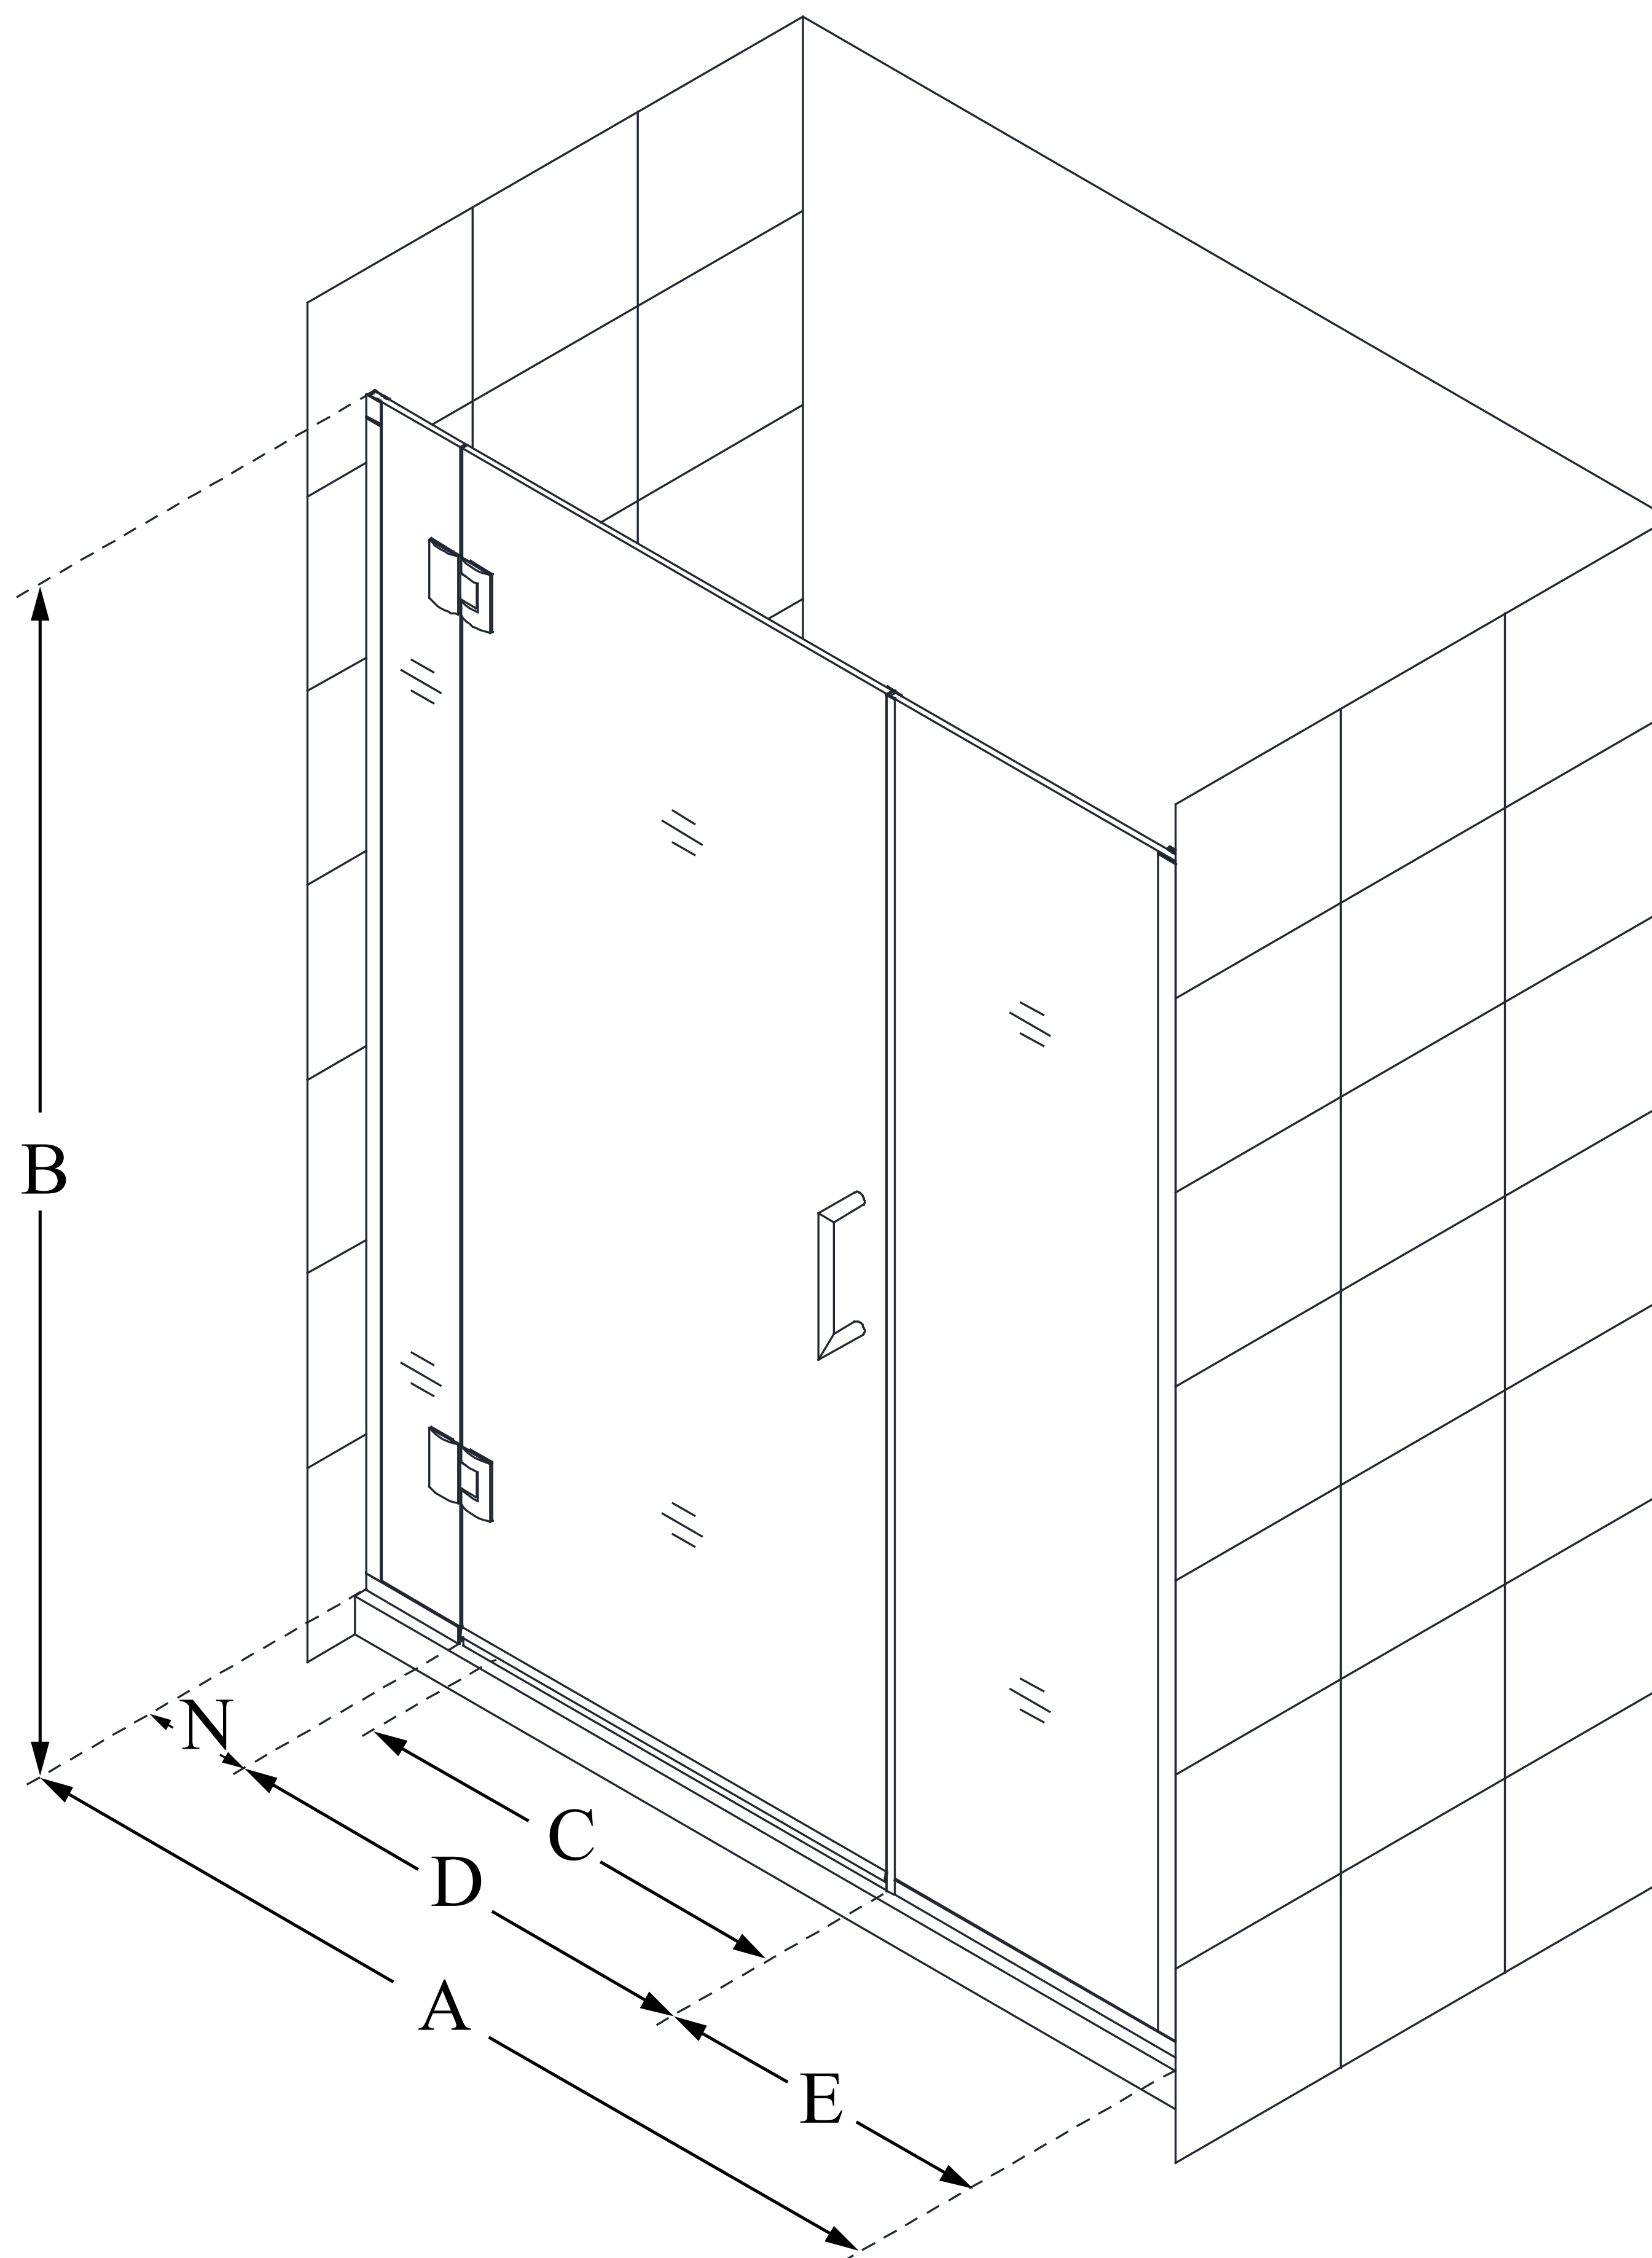

D12514572

UNIDOOR-X

DreamLine Unidoor-X 45 1/2-46
in. W x 72 in. H Frameless Hinged
Shower Door, Clear Glass

SWING DOOR

CONFIGURATION DIMENSIONS:

A: 45 1/2 - 46 in.

MODEL WIDTH

B: 72 in.

MODEL HEIGHT

C: 24 in.

ACCESS WIDTH

D: 25 in.

DOOR WIDTH

E: 14 1/2 in.

INLINE PANEL WIDTH

N: 6 in.

HINGE PANEL WIDTH

DreamLine reserves the right to update or modify the hardware or materials pictured without prior notice for the purpose of product improvement and customer satisfaction.