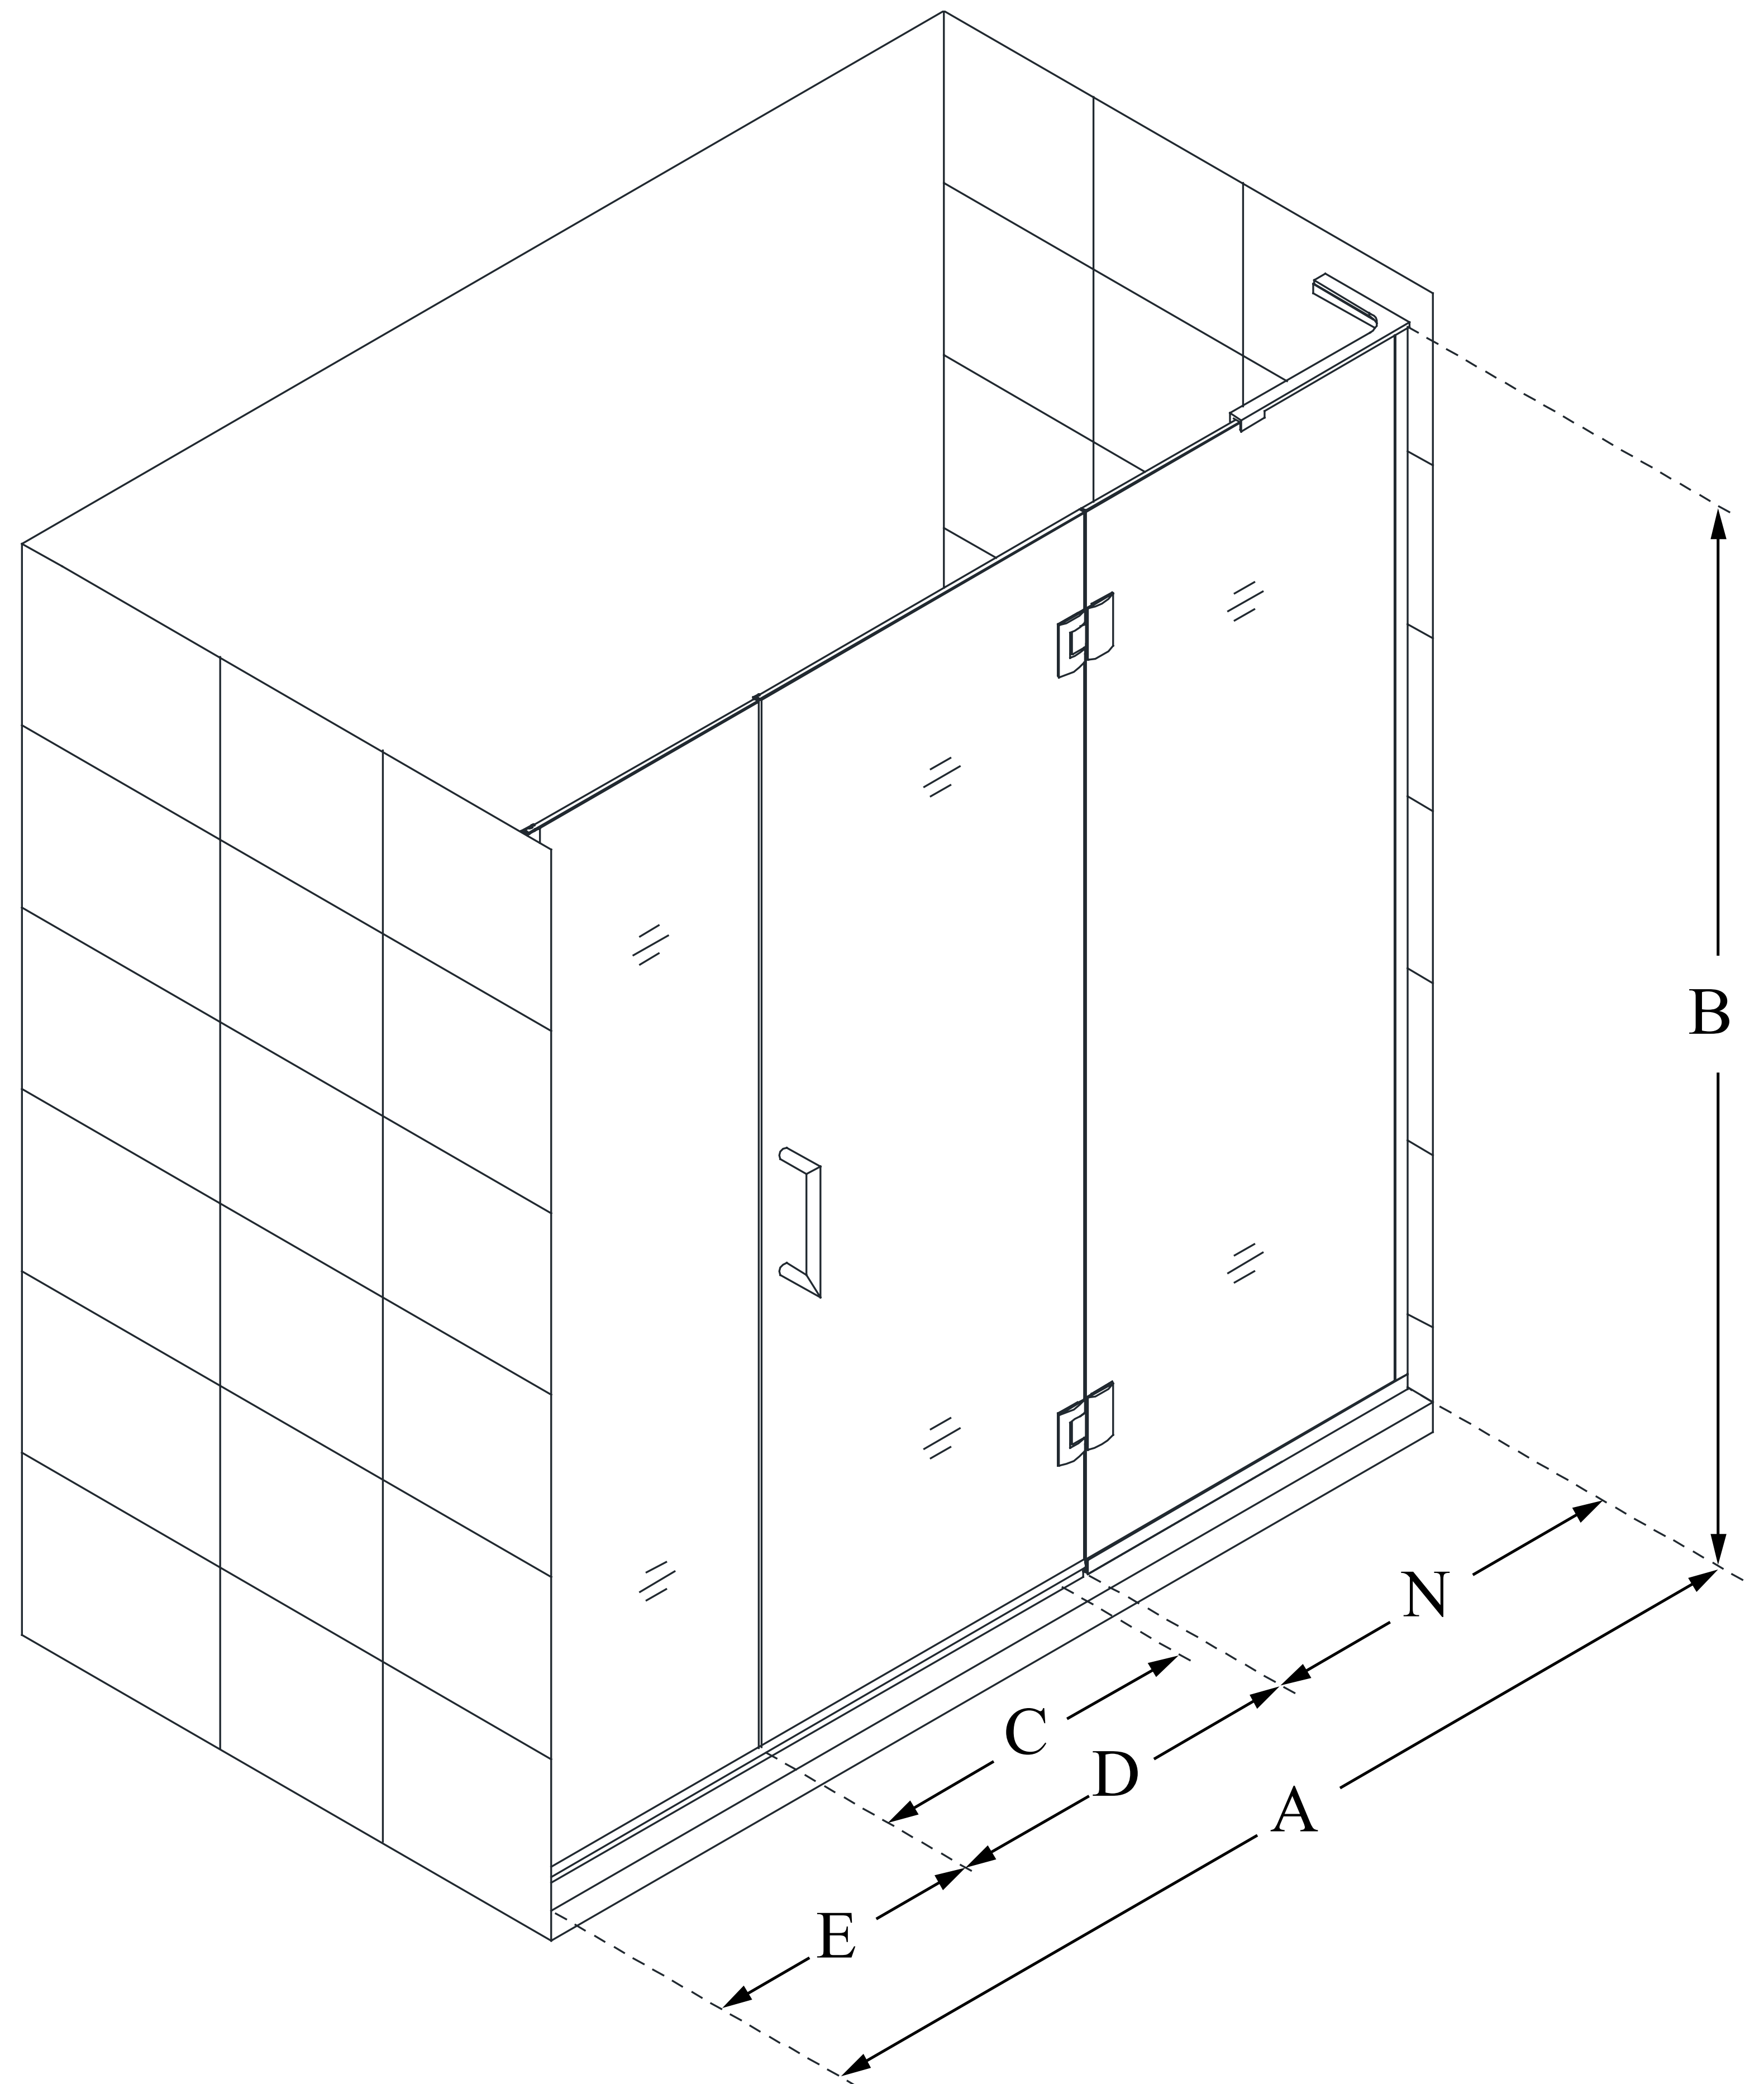

D3230672

UNIDOOR-X

DreamLine Unidoor-X 53-53 1/2
in. W x 72 in. H Frameless Hinged
Shower Door, Clear Glass

SWING DOOR

CONFIGURATION DIMENSIONS:

A: 53 - 53 1/2 in.

MODEL WIDTH

B: 72 in.

MODEL HEIGHT

C: 22 in.

ACCESS WIDTH

D: 23 in.

DOOR WIDTH

E: 6 in.

INLINE PANEL WIDTH

N: 24 in.

HINGE PANEL WIDTH

DreamLine reserves the right to update or modify the hardware or materials pictured without prior notice for the purpose of product improvement and customer satisfaction.