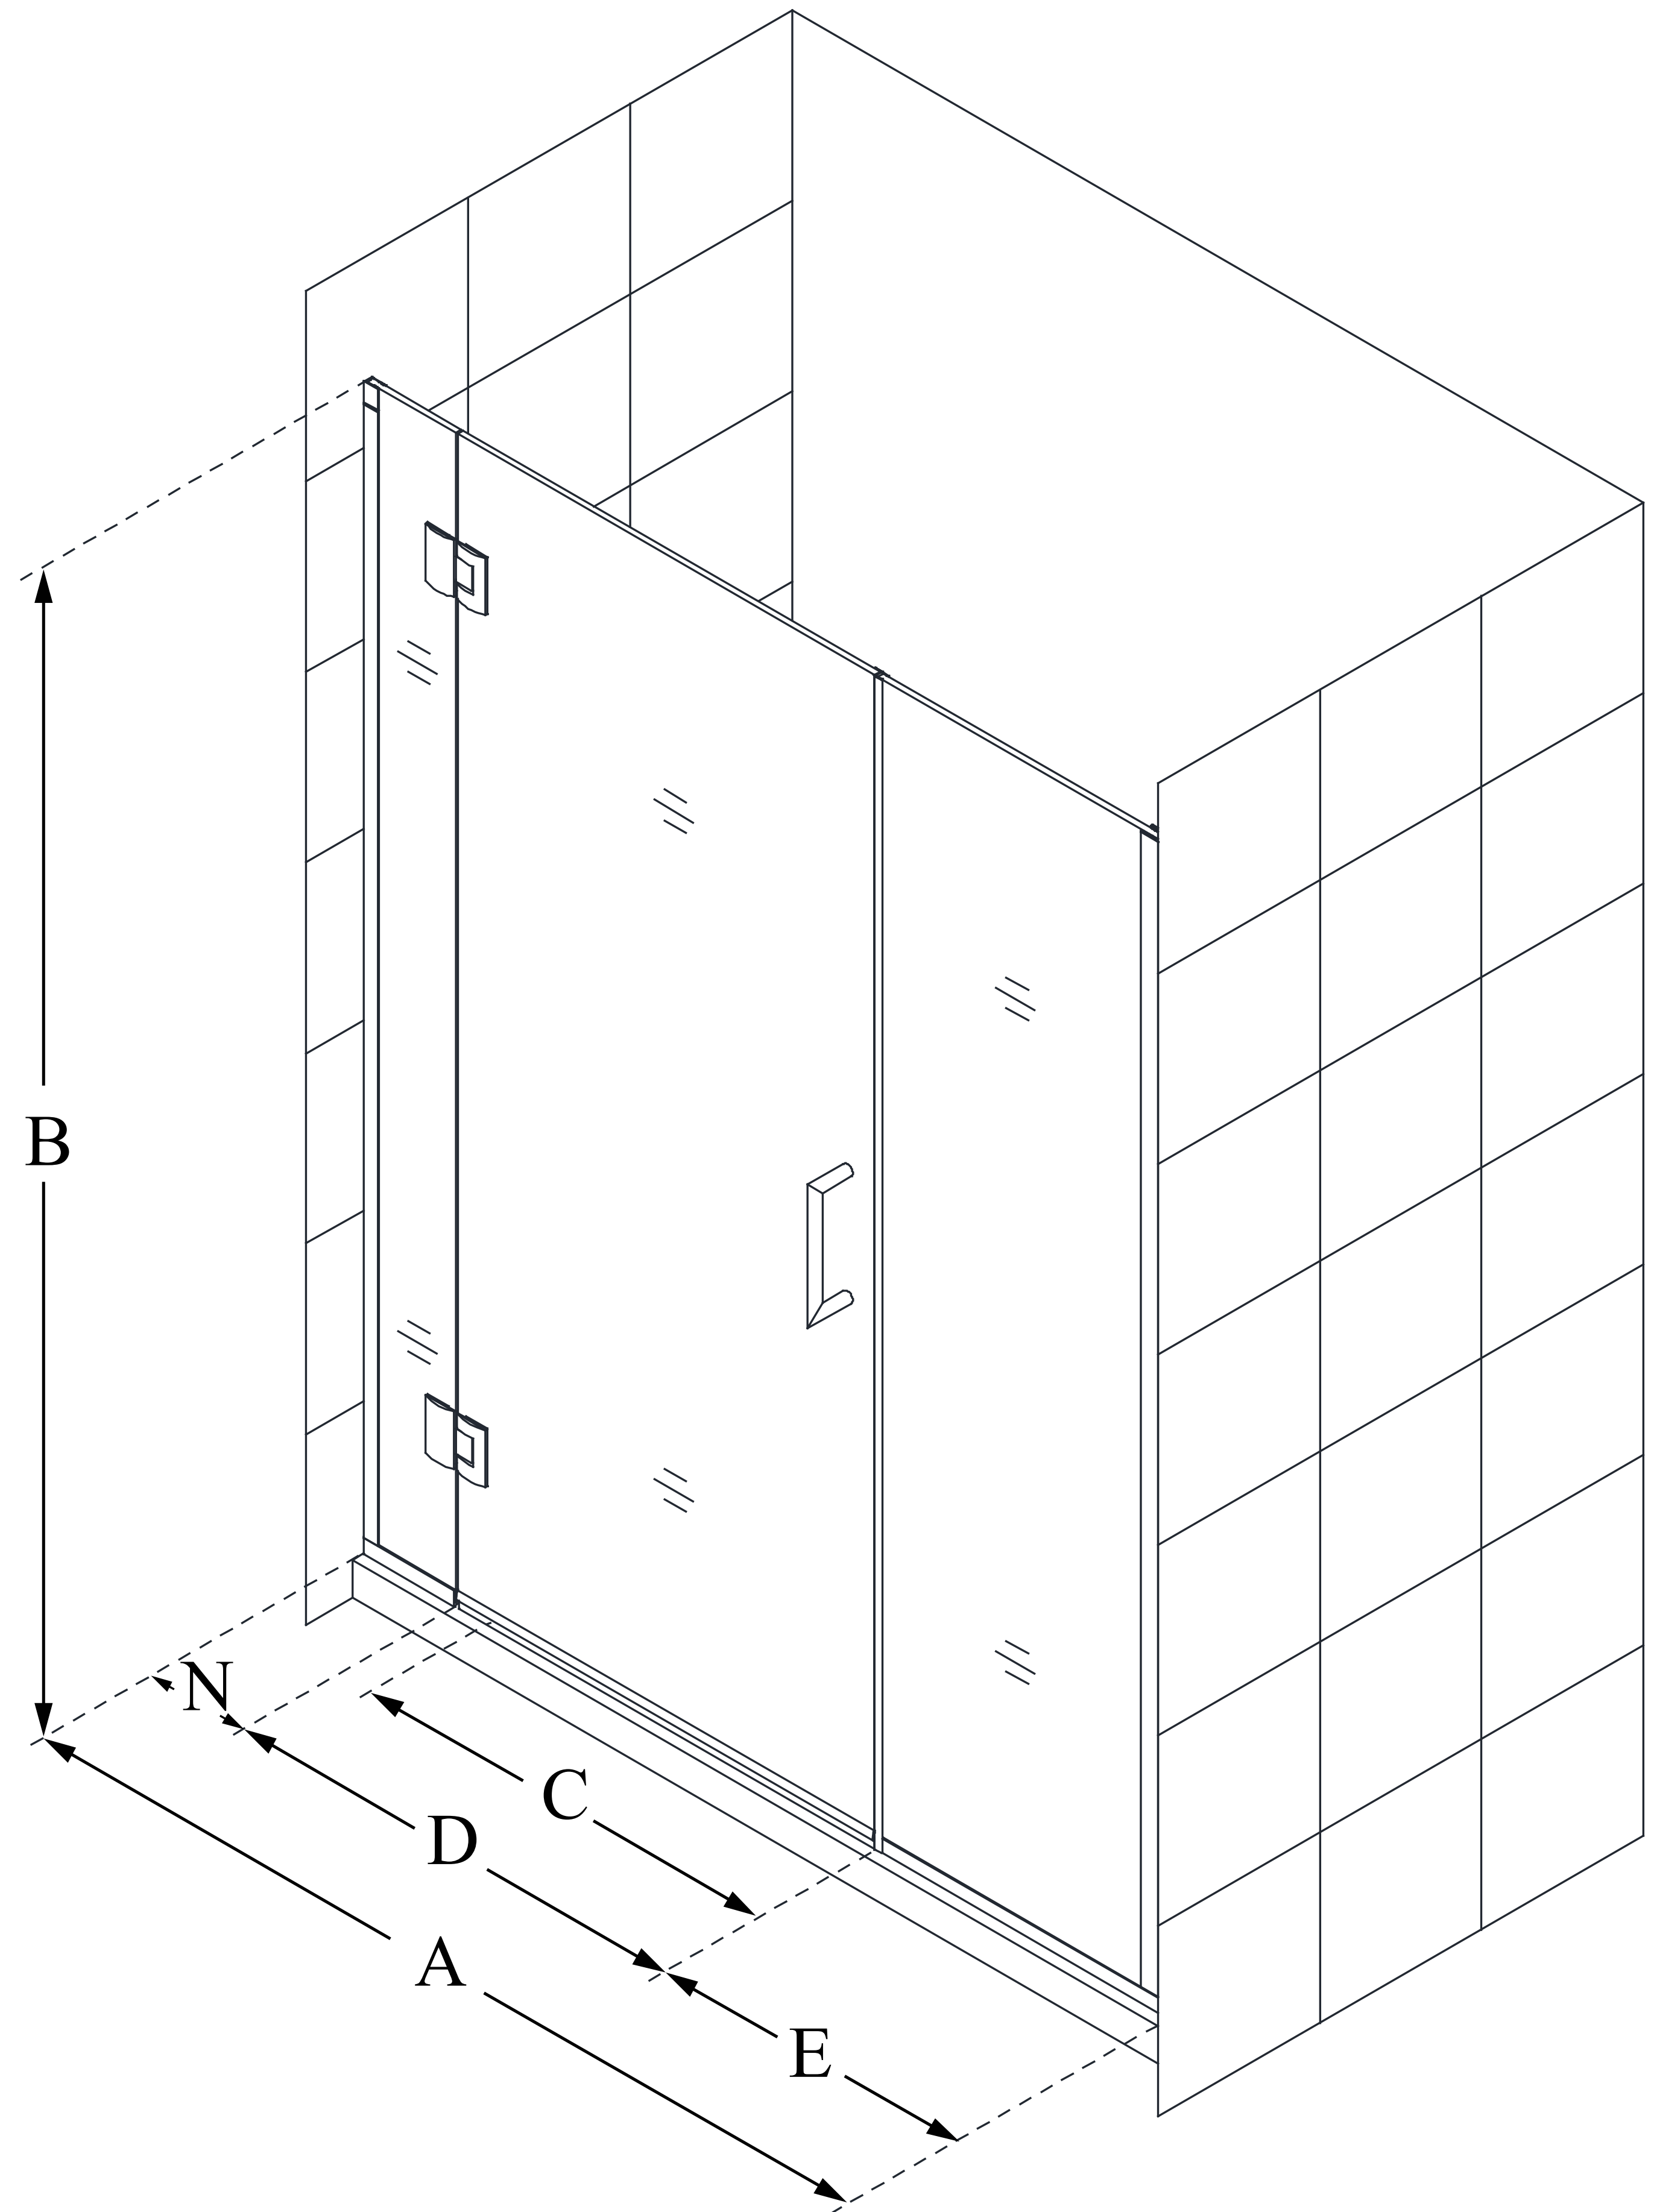

## UNIDOOR-X

DreamLine Unidoor-X 40 1/2-41 in. W x 72 in. H Frameless Hinged Shower Door, Clear Glass

**SWING DOOR**

### CONFIGURATION DIMENSIONS:

**A: 40 1/2 - 41 in.**

MODEL WIDTH

**B: 72 in.**

MODEL HEIGHT

**C: 27 in.**

ACCESS WIDTH

**D: 28 in.**

DOOR WIDTH

**E: 6 1/2 in.**

INLINE PANEL WIDTH

**N: 6 in.**

HINGE PANEL WIDTH

DreamLine reserves the right to update or modify the hardware or materials pictured without prior notice for the purpose of product improvement and customer satisfaction.